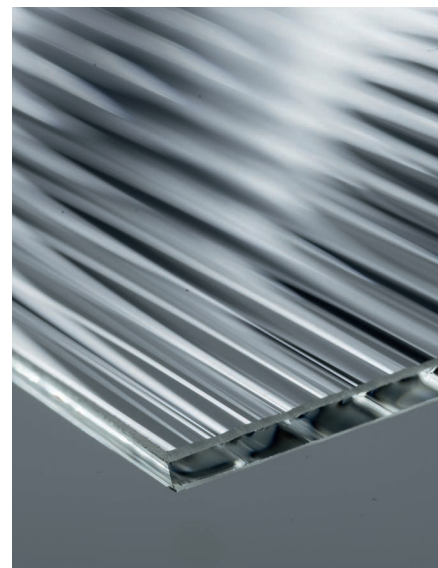

SCHOTT RIVULETTA® — Extra-clear structured glass

Elegant, refined and distinctive

SCHOTT RIVULETTA® extra-clear structured glass is crafted from SCHOTT's exceptionally clear low-iron glass. The smooth flowing vertical pattern evokes the image of clear flowing streams of water. While its unmatched clarity beautifully complements any room, SCHOTT RIVULETTA® extra-clear structured glass creates a distinctive effect as light dances from flute to flute.

Straight and purist in form, elegant in its look and feel: thin, parallel flutes running along one side give SCHOTT RIVULETTA® its timeless, classical beauty. A design which is wholly created from the material itself. In contrast to it, the flat back side that underscores the brilliance of its overall impression with its likewise fire-polished surface.

Like normal flat glass, SCHOTT RIVULETTA® can also be processed to create laminated glass or insulating glass. In thickness 4 mm or greater, it can be thermally tempered. This opens up innovative design possibilities for many architectural applications.

SCHOTT RIVULETTA®

- Fluted and fire-polished surface
- Colorless and clear
- A wide variety of applications
- Easy-to-clean
- Diverse processing options (such as tempered safety glass, laminated glass or as insulating glass)