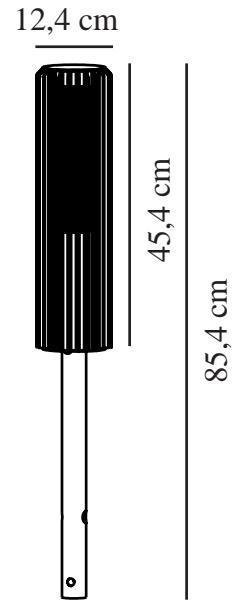

ALUDRA 45 | GARDEN LIGHT | ALUMINIUM

2118028010

nordlux®

Voltage (V): 230 Volt
IP degree: IP54
Maximum bulb wattage (W): 15W
Class (Class 1, Class 2, Class 3):
Class 1 (Earth contact)
Socket type: E27
Parallel connection: True

Height (cm): 45.4
Width (cm): 12.4
Shade Diameter (cm): 12.4
Length (cm): 12.4

EAN: 5704924004476
TUN: 2139903
Item Number: 2118028010

Pcs Per Master Carton: 3
Sales Box Height (cm): 46.8
Sales Box Width(cm): 26
Sales Box Depth (cm): 14
Sales Box Volume m³ : 0.017
Product net weight (kg): 2.34

Primary material: Aluminium
Secondary material: Plastic
Colour of the glass: Opal white
Suitable for Seaside: False
Colour: Aluminium

- Beautiful light and shadow effect
- Parallel connection possible
- Easy to install with the included base
- Small, compact design