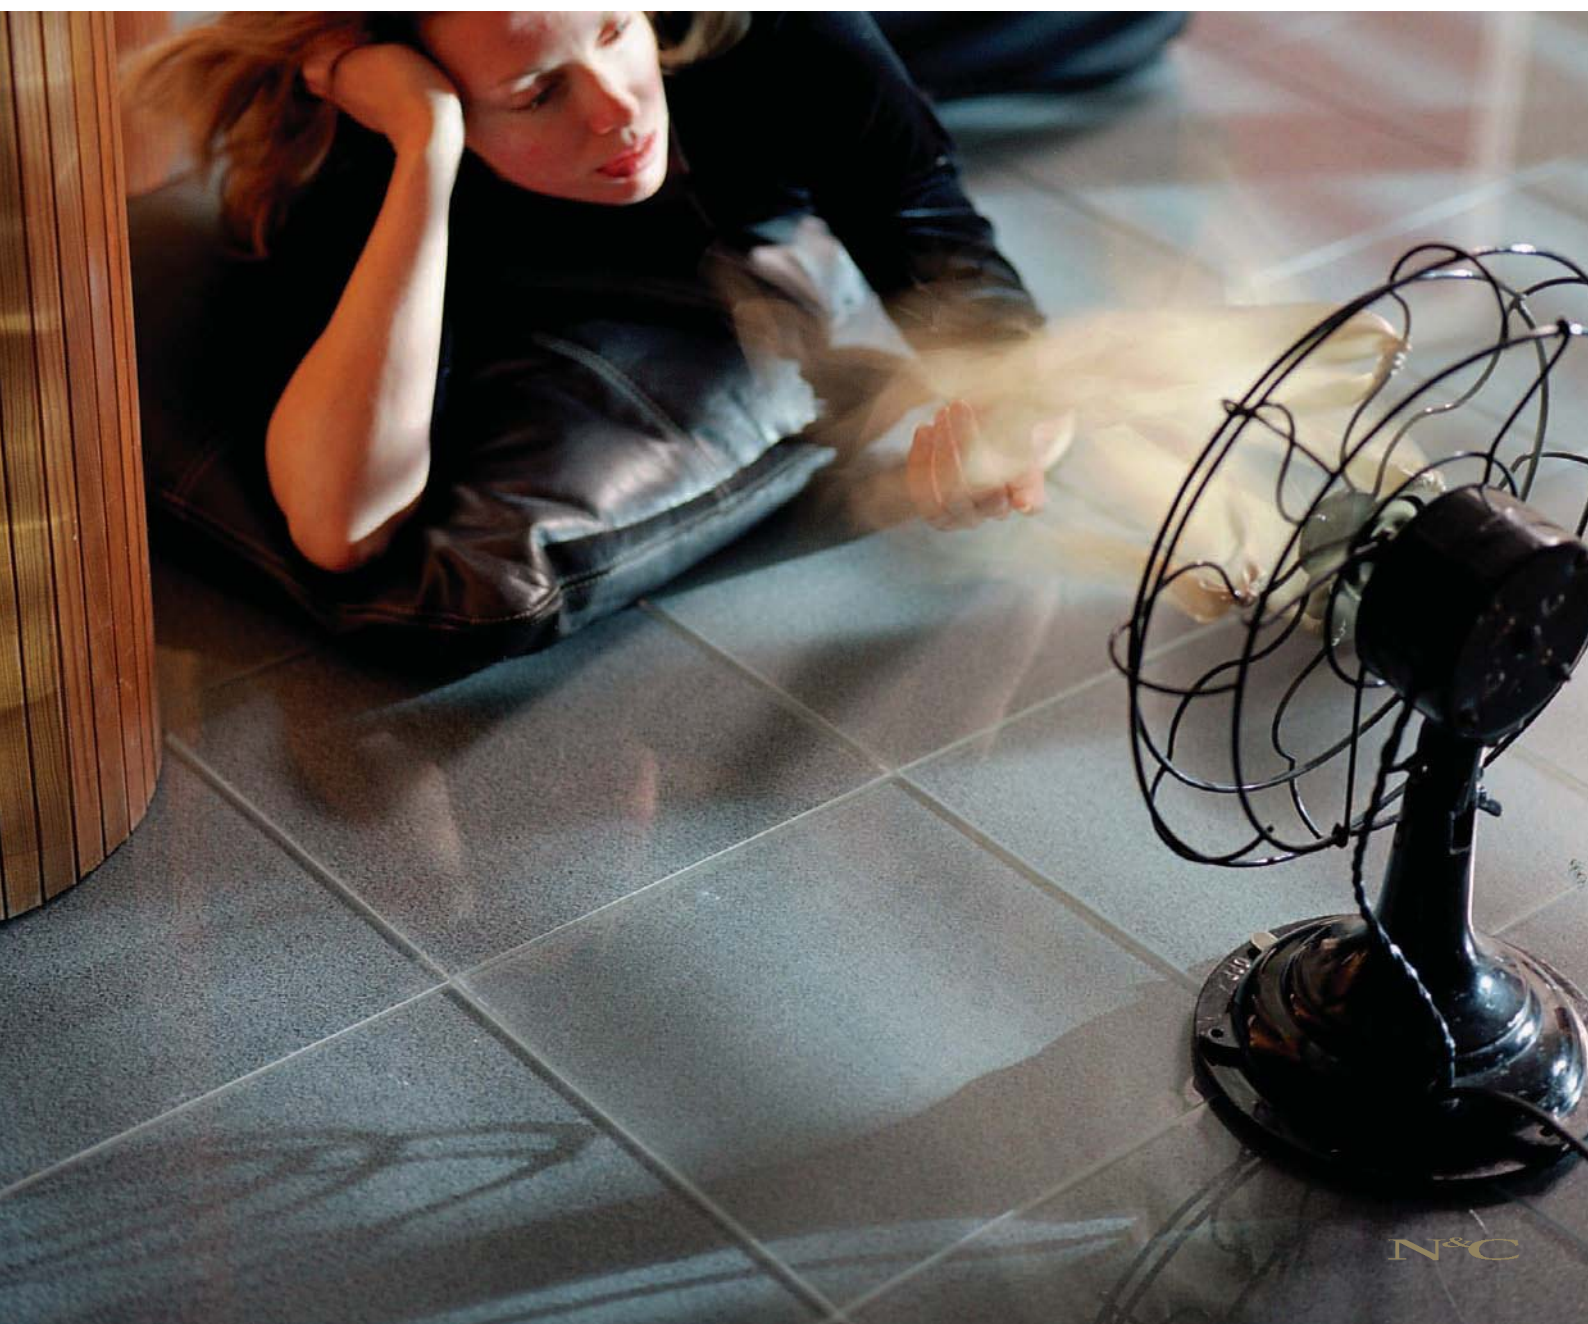

# london glass wall tiles

An extensive range of contemporary glass tiles in a highly attractive colour palette that can also be mixed with complimentary white ceramic tiles to add a modern feel throughout the home.