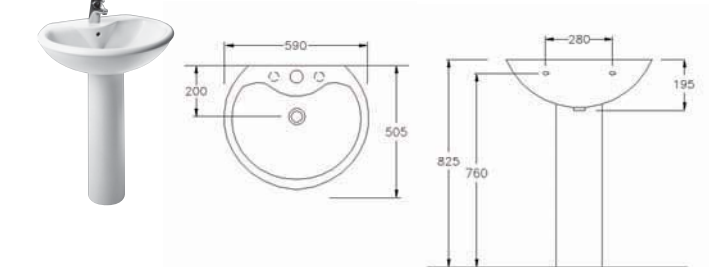

## 64cm sit on basin

close coupled wc suite

60cm basin & pedestal

back to wall pan

60cm basin & semi pedestal

back to wall bidet

45cm wall hung cloakroom basin

wall hung pan