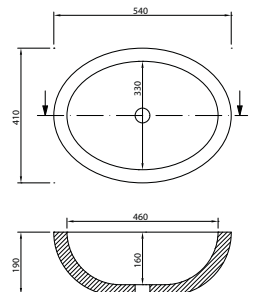

vanity basins

natural stone basins

oval