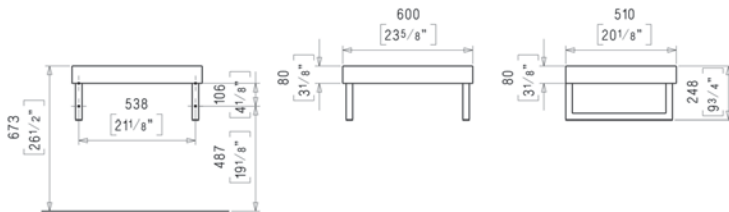

bathroom furniture

All freestanding and modular furniture ranges supplied as rigid ready assembled for ease of installation.

Our fitted furniture is available as either rigid or flat pack to suit site requirements.

style modular furniture

60cm counter top