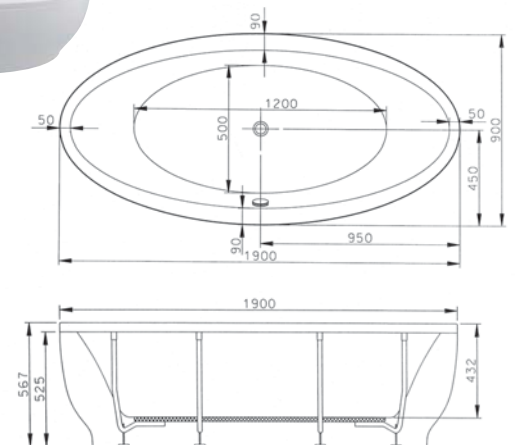

Right Hand illustrated