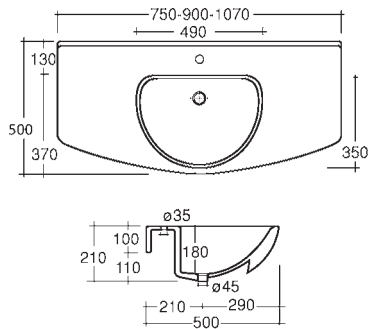

vanity basins

natural stone basins

petra wall mounted 75cm/90cm/107cm