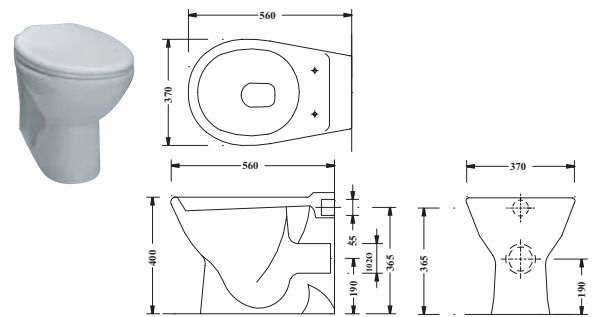

back to wall pan