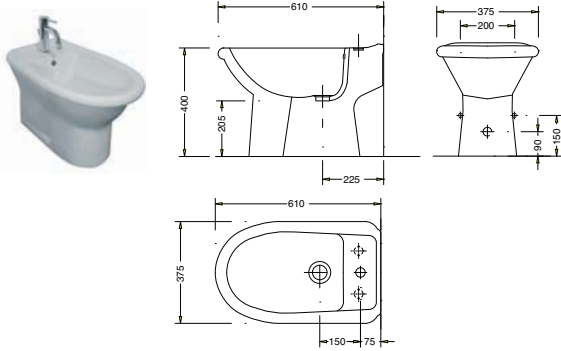

floor standing bidet