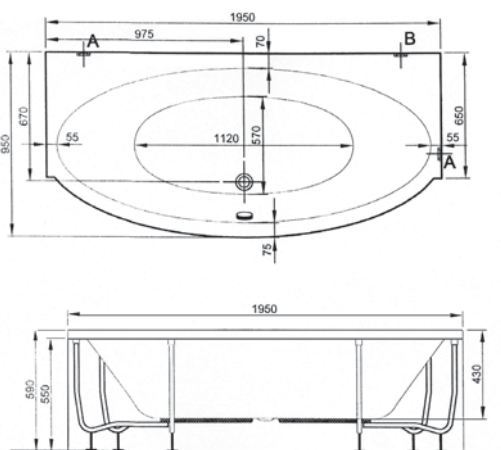

Right Hand illustrated