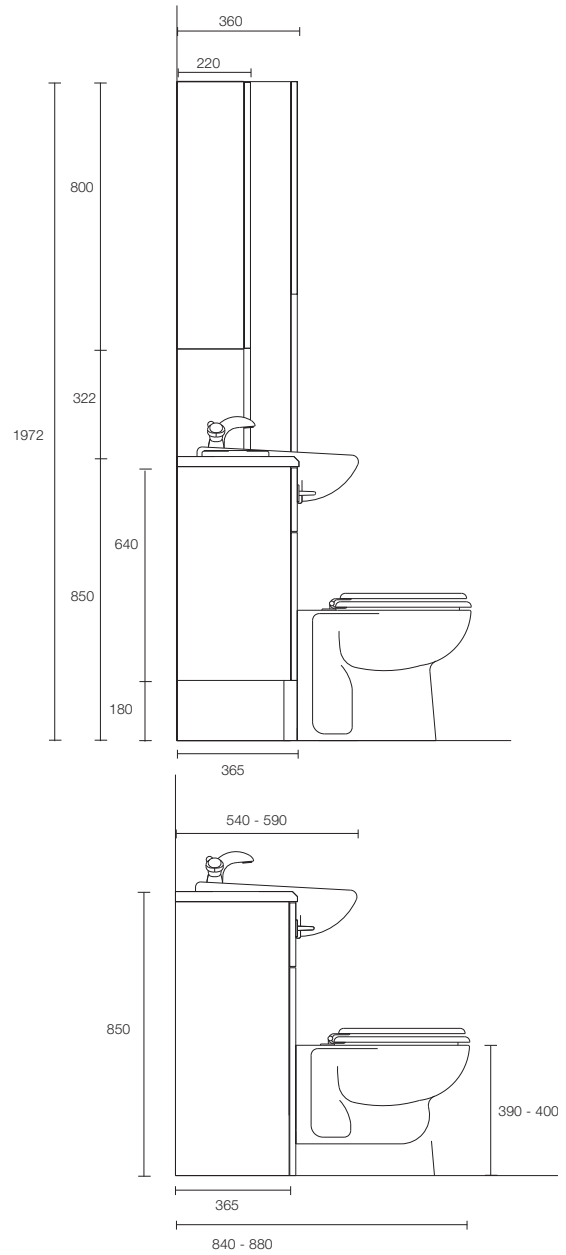

365mm standard depth furniture