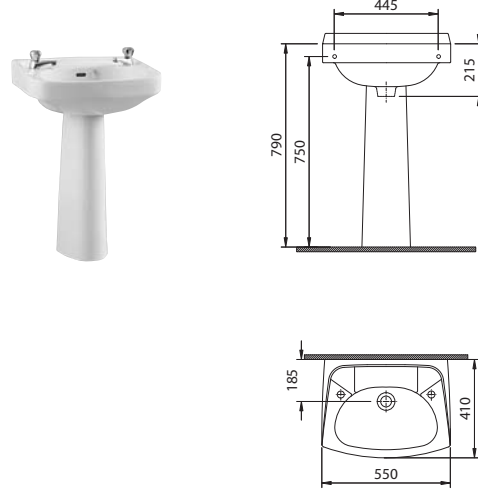

56cm basin and pedestal