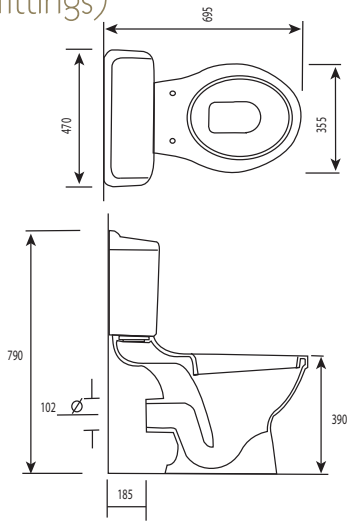

broadgate

close coupled wc suite push button
(prefitted fittings)