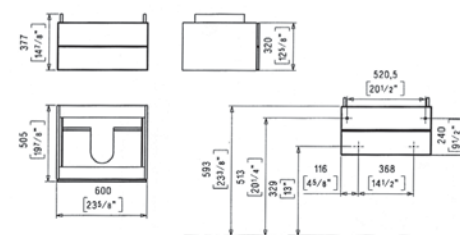

### 60cm double drawer unit (Top draw cut for waste)