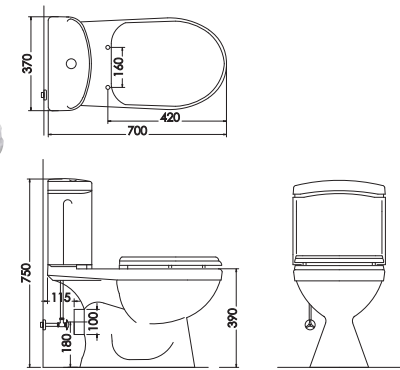

arena

close coupled wc suite (push button)