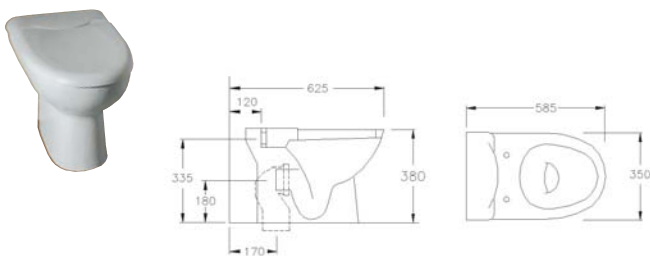

## 64cm sit on basin

close coupled wc suite

60cm basin & pedestal

back to wall pan

60cm basin & semi pedestal

back to wall bidet

45cm wall hung cloakroom basin

wall hung pan