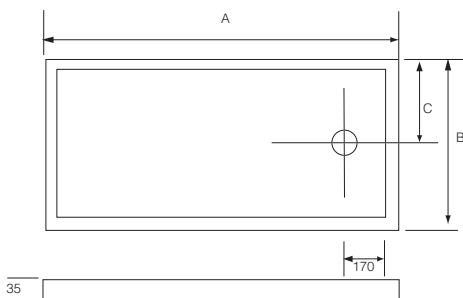

GRP

GRP low level access shower trays
(35mm high)

size mm	A	B	C
1200 x 800	1200	800	400
900 x 900	900	900	450
800 x 800	800	800	400