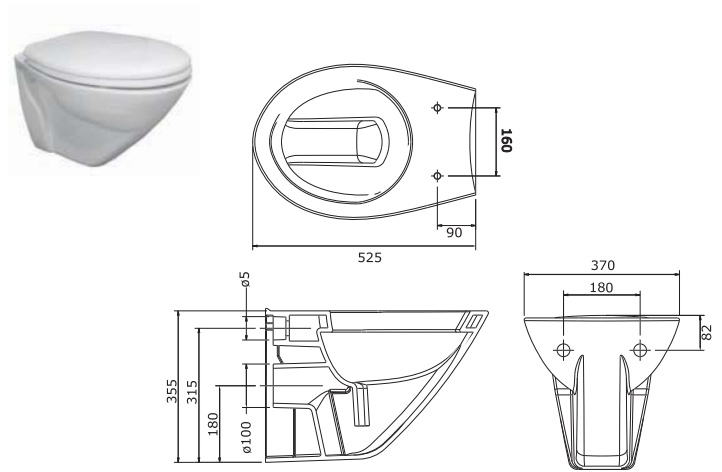

wall hung pan