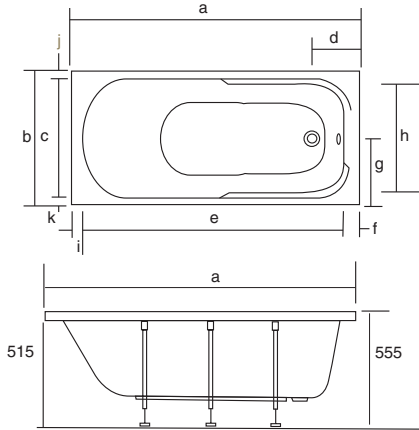

acrylic baths

5mm acrylic sheet with fully encapsulated baseboards. bath tubs supplied with no tapholes can be drilled on site with preferred taphole positions.

lindos (twingrip)