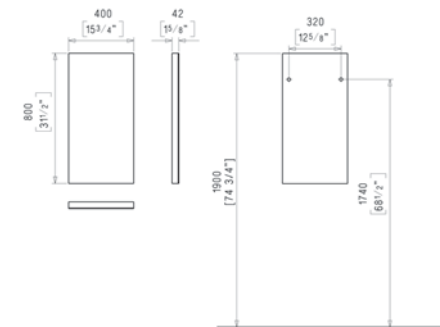

chrome support rail

80 x 40cm mirror