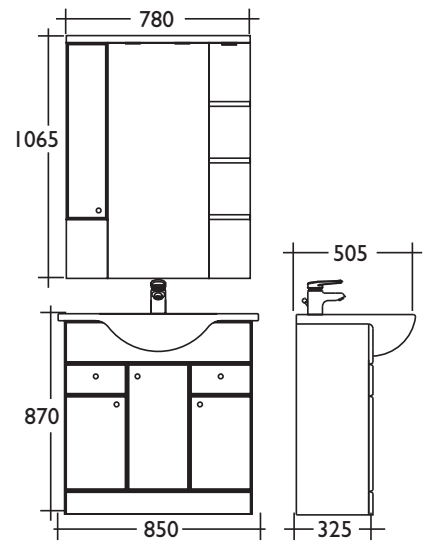

aquis freestanding furniture

850mm unit