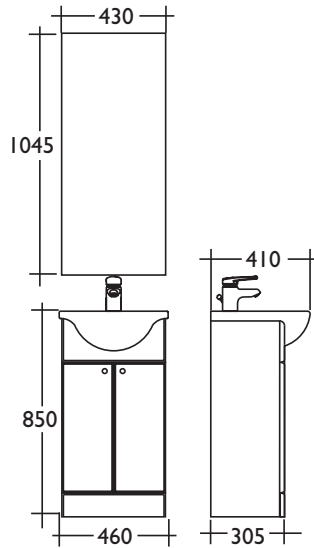

aquis freestanding furniture

460mm unit