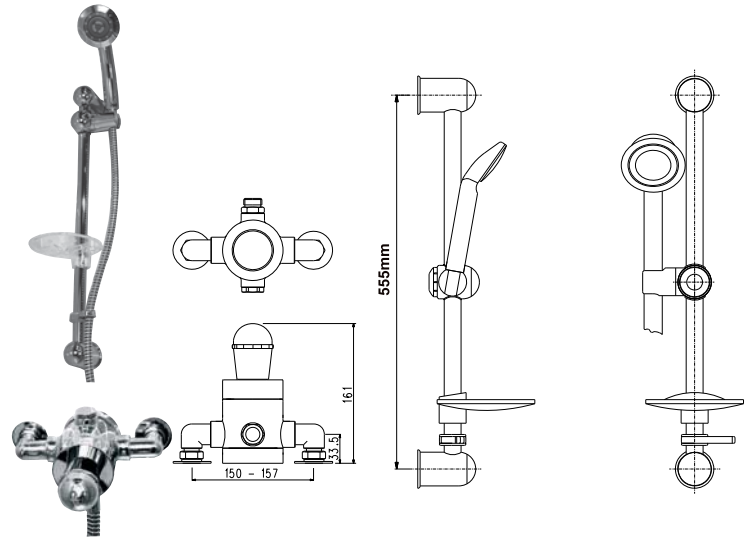

athena shower

exposed

concealed