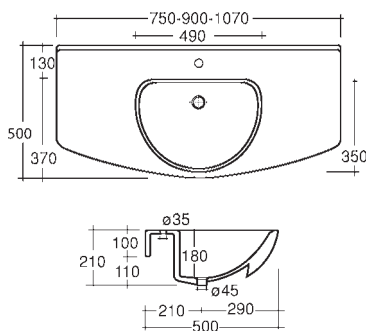

petra with legs 75cm/90cm/107cm