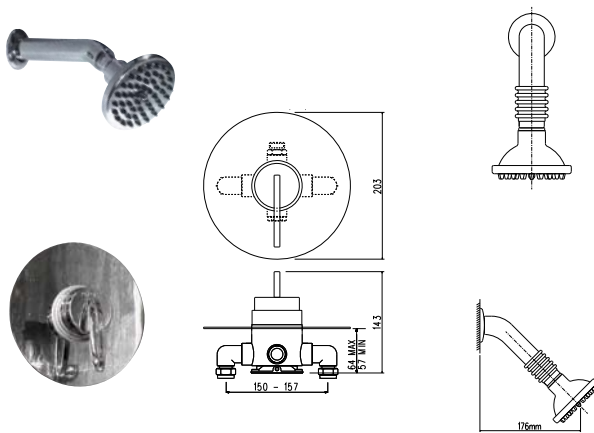

blade shower

exposed

quadro shower

exposed

concealed

concealed

blade single control shower valves

- Compatible with any plumbing system
- Instant thermostatic shut-off in the event of hot or cold water failure
- Maintains temperature to $\pm 1^\circ\text{C}$
- Factory set 43°C ensures safe maximum operating temperatures
- Single sequential control for on/off and temperature control
- Brass body ensures longevity in hard water areas
- Exposed or concealed fittings
- Invigorating performance
- Adjustable inlet elbows for ease of installation (exposed model)
- Flexible accessories including modern easy clean handset, holder and riser rail
- Concealed fixed arm option featuring 4" chrome head and easy clean feature
- Wall outlet elbow included with concealed fitting for flexible accessories

quadro single control shower valves

- Compatible with any plumbing system
- Instant thermostatic shut-off in the event of hot or cold water failure
- Maintains temperature to $\pm 1^\circ\text{C}$
- Factory set at 43°C ensures a safe maximum operating temperatures
- Single knob control for on/off and temperature control
- Brass body ensures longevity in hard water areas
- Exposed or concealed fittings
- Invigorating performance
- Adjustable inlet elbows for ease of installation
- Soap dish included
- Flexible accessories including chrome handset with easy clean vari-function feature and push button slider adjustment
- Wall outlet elbow included with concealed fitting for flexible accessories