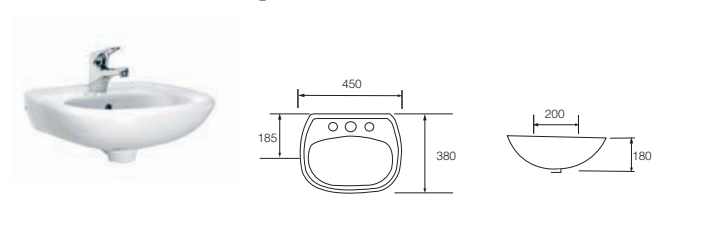

## 64cm sit on basin

close coupled wc suite

60cm basin & pedestal

back to wall pan

60cm basin & semi pedestal

back to wall bidet

45cm wall hung cloakroom basin

wall hung pan