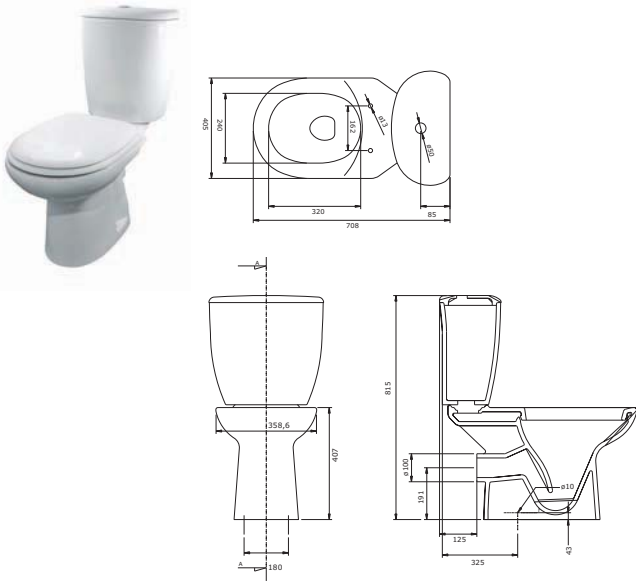

rema

close coupled wc suite (prefitted fittings)