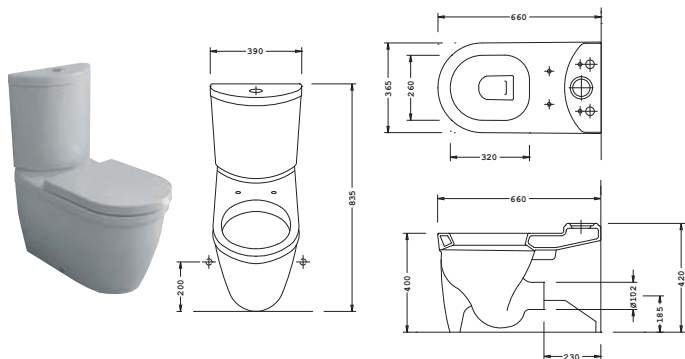

bathroom suites

All of our ranges of sanitaryware are manufactured to BS3402 and tested to W.R.A.S. standard prior to leaving our factory. Our vitreous china products are finished with ultra white glaze to give an outstanding appearance.

pure

close coupled back to wall wc suite