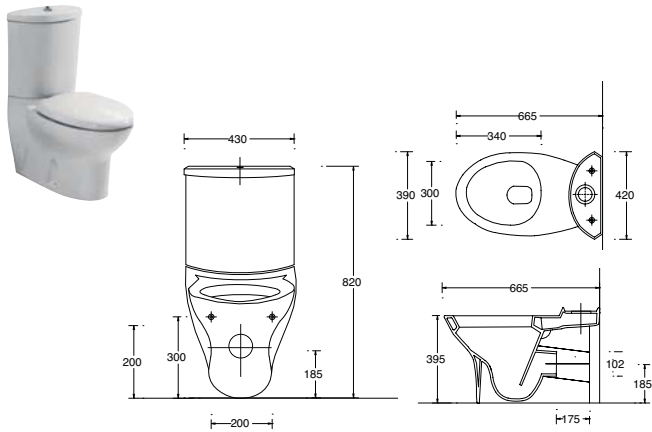

close coupled back to wall wc suite