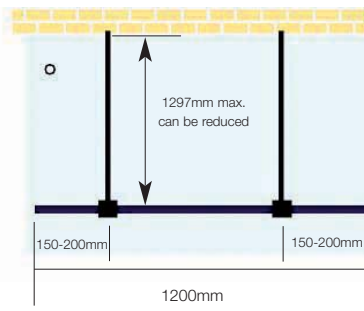

shower enclosures & trays

We provide enclosures for all applications with matching shower trays. Our screens and enclosures are manufactured using toughened safety glass which complies to EN12150. Shower screens and enclosures are tested in accordance with BS EN14428 - shower enclosures, functional requirements and test methods.

finesse

freestanding (8mm glass)