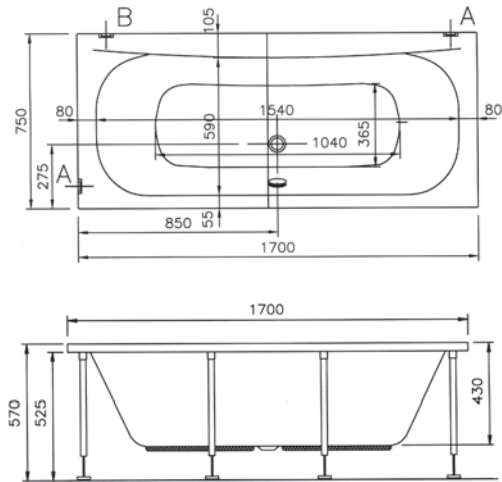

Right Hand illustrated