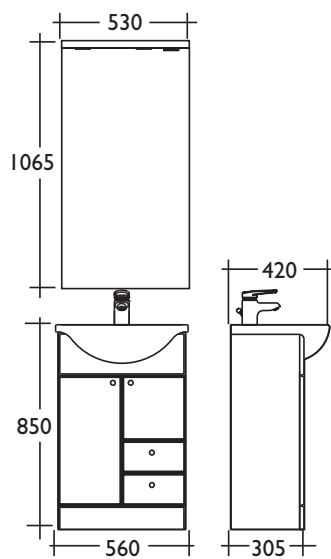

aquis freestanding furniture

560mm unit