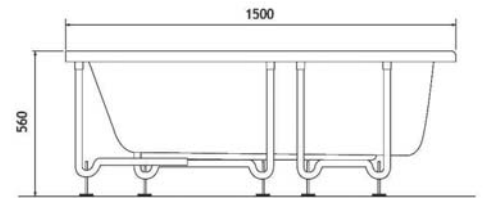

Right Hand illustrated