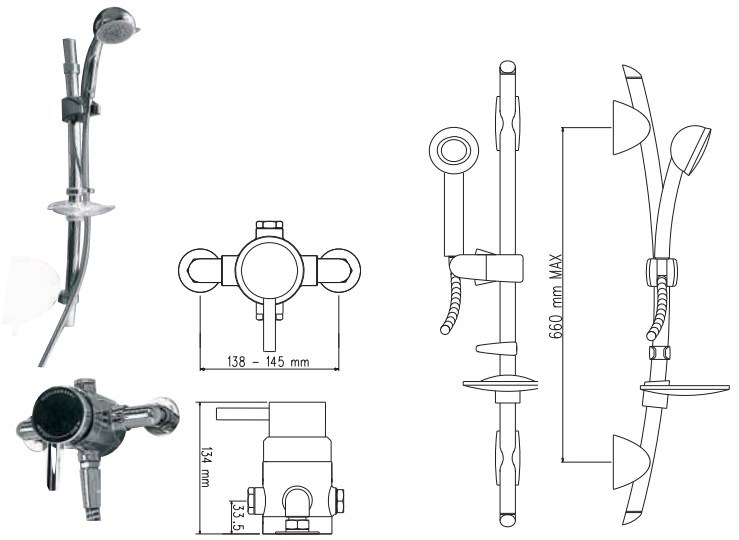

quadro shower

exposed