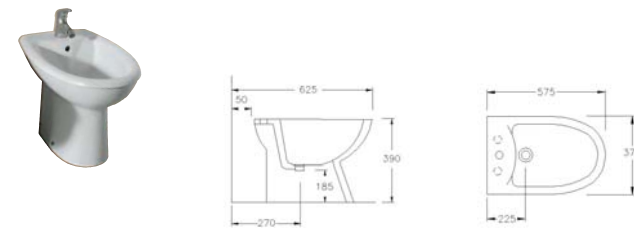

## 64cm sit on basin

close coupled wc suite

60cm basin & pedestal

back to wall pan

60cm basin & semi pedestal

back to wall bidet

45cm wall hung cloakroom basin

wall hung pan