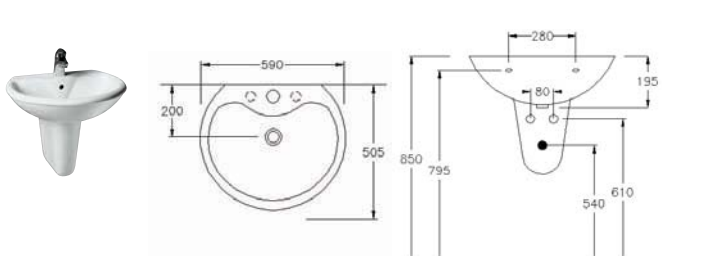

## 64cm sit on basin

close coupled wc suite

60cm basin & pedestal

back to wall pan

60cm basin & semi pedestal

back to wall bidet

45cm wall hung cloakroom basin

wall hung pan