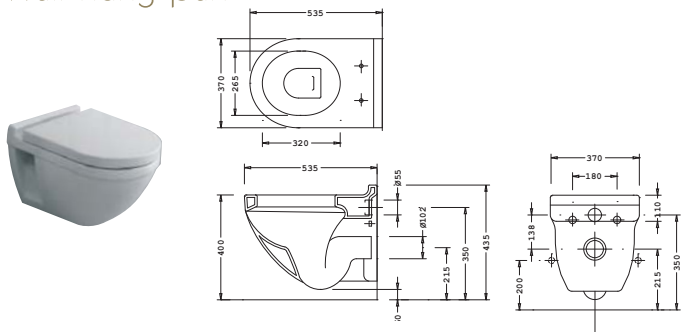

wall hung pan