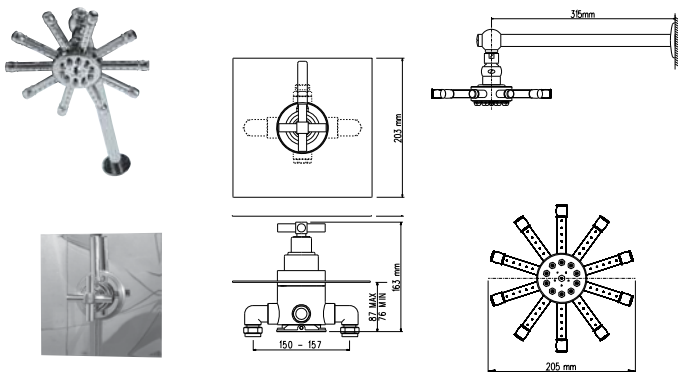

jade dual control shower valves

- Compatible with any plumbing system
- Contemporary styling with "easy grip" design
- Instant thermostatic shut-off in the event of hot or cold water failure
- Maintains temperature to $\pm 1^\circ\text{C}$
- Factory set at 43°C ensures safe maximum operating temperatures
- Set and forget separate flow and temperature control
- Brass body ensures longevity in hard water areas
- Exposed or concealed fitting
- Invigorating performance
- Adjustable inlet elbows for ease of installation (exposed model)
- Soap dish included
- Flexible accessories including minimalist handset with easy clean feature
- Concealed fixed arm option featuring distinctive star shaped head
- Wall outlet elbow included with concealed fitting for flexible accessories