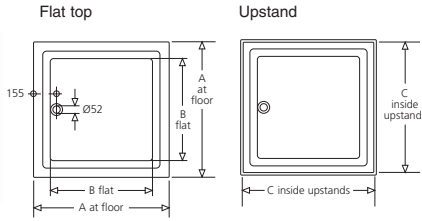

standard shower trays

acrylic

acrylic shower trays
(98mm high)

Flat top/Upstand measurements

size mm	A	B	C
760 x 760	770	545	750
800 x 800	815	590	795
900 x 900	915	690	895