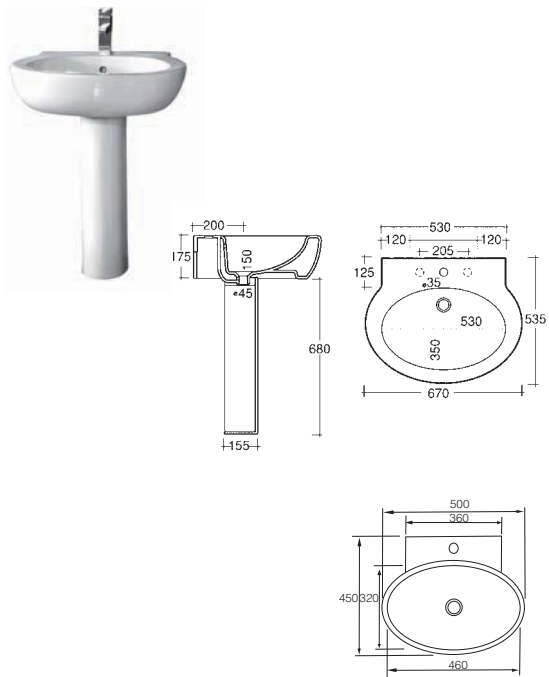

67cm/50cm basin & pedestal

back to wall pan

back to wall bidet

67cm/50cm basin & semi pedestal

wall hung pan

wall hung bidet