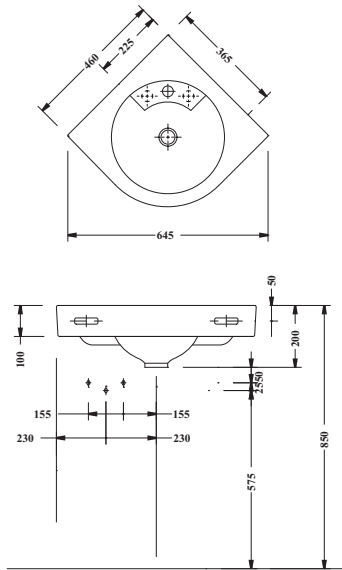

46cm corner basin with semi pedestal