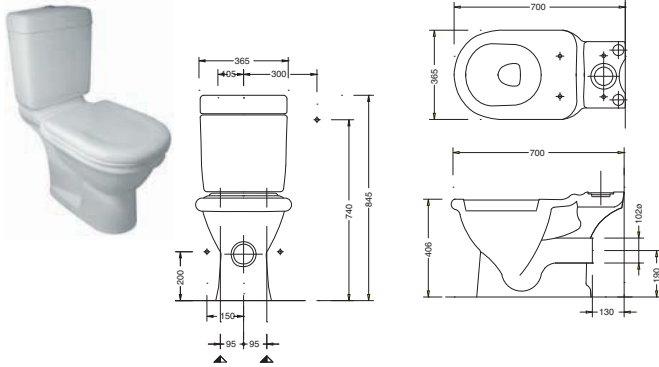

designer

close coupled wc suite