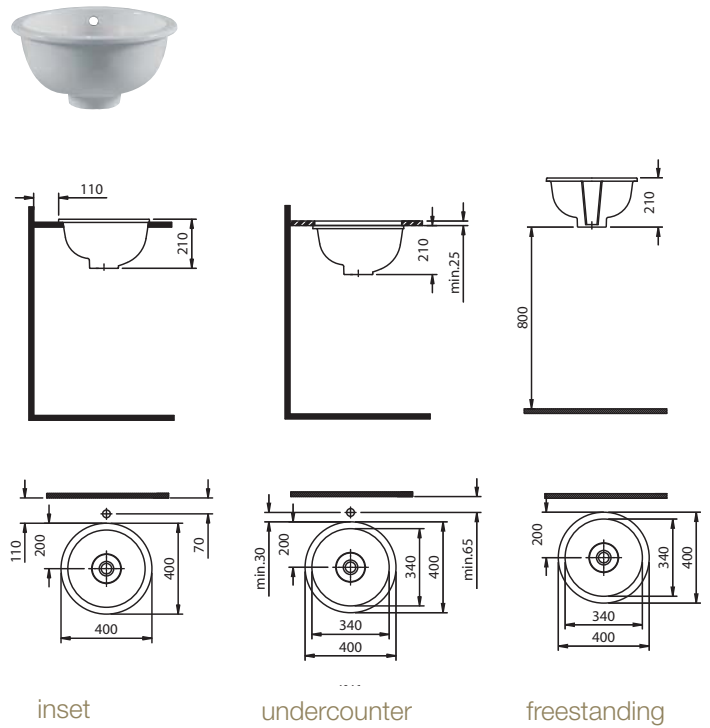

40cm round plug bowl