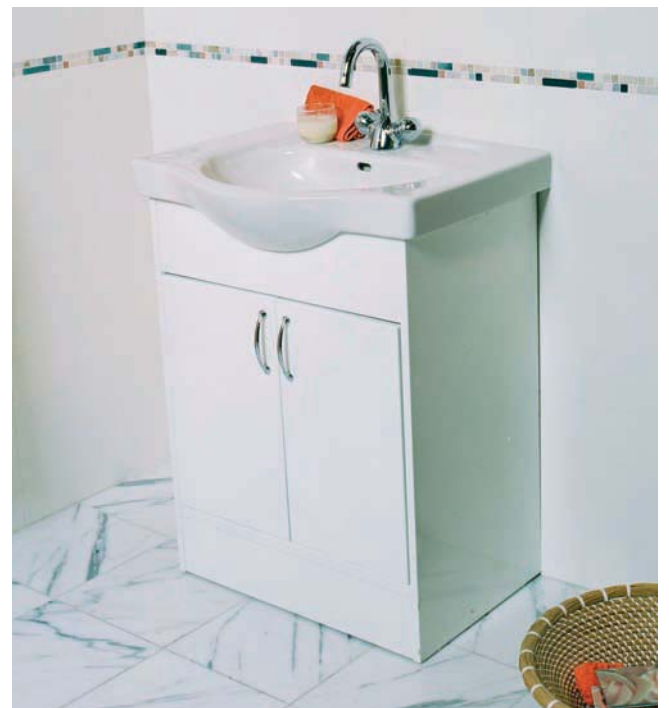

S7006020 OL80 Vanity Unit Complete with Ceramic Basin
600 x 495mm One Taphole