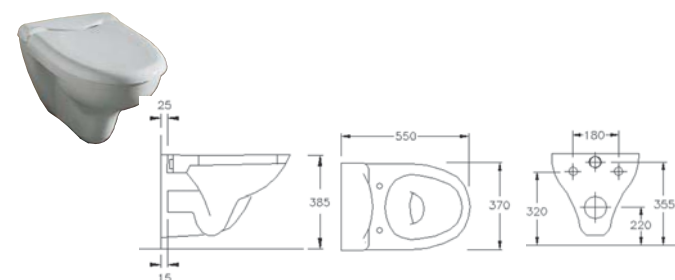

## 64cm sit on basin

close coupled wc suite

60cm basin & pedestal

back to wall pan

60cm basin & semi pedestal

back to wall bidet

45cm wall hung cloakroom basin

wall hung pan