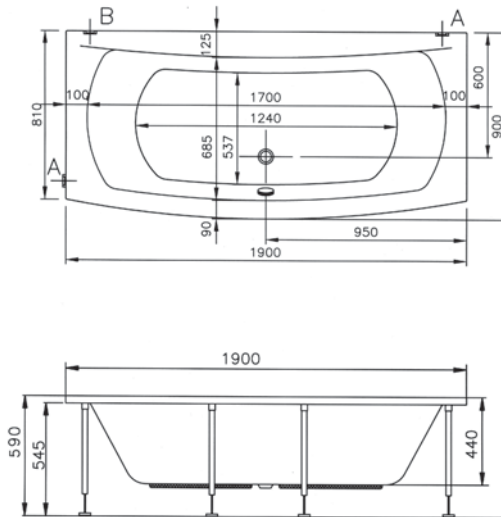

Right Hand illustrated