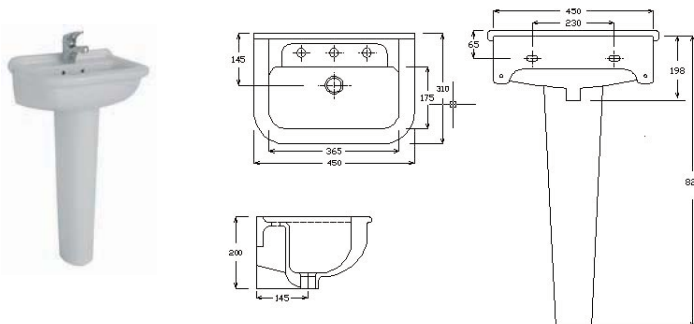

45cm cloakroom basin & pedestal