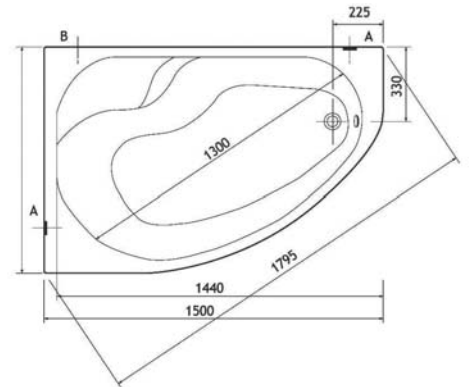

Right Hand illustrated