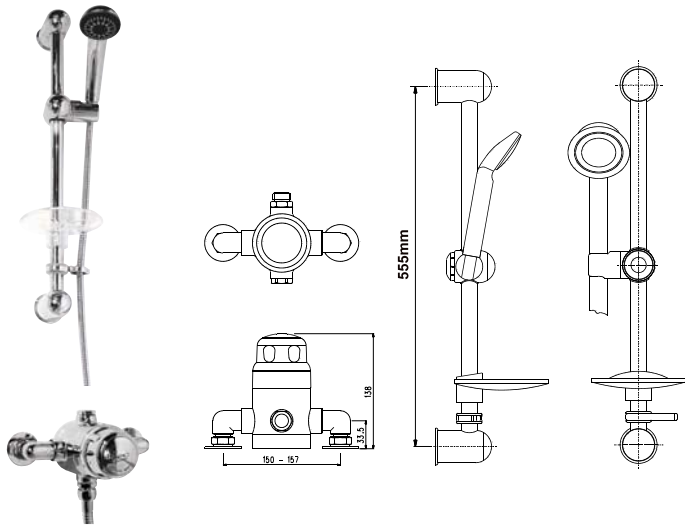

palma shower

exposed