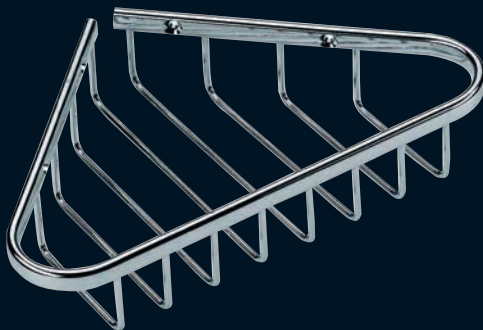

# simplicity

Simple stylish design coupled with affordability.

S6000103 Towel Ring Chrome

S6000102 Single Towel Rail Chrome

S6000104 Glass Shelf Chrome

S6000101 Toilet Roll Holder Chrome

S6000092 Wire Large Corner Soap Dish  
219mm x 138mm x 50mm  
Chrome