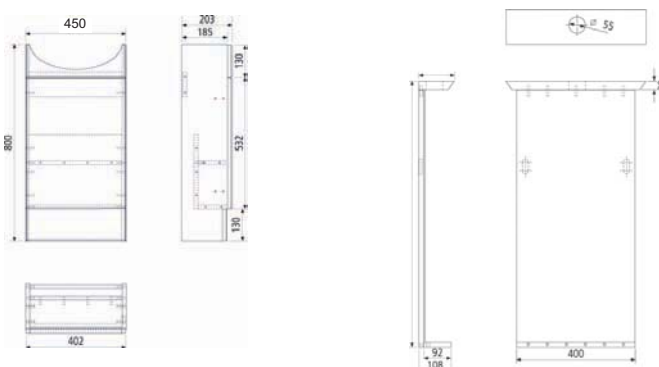

larna 2 freestanding furniture