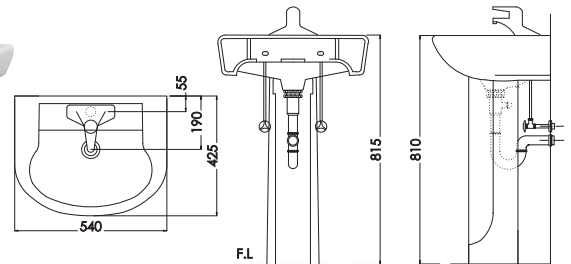

## arena

close coupled wc suite (push button)

floor standing bidet

54cm basin & pedestal

b.s.s.

'ho' wc pan (low level)

'p' trap wc pan (low level)

's' trap wc pan (low level)