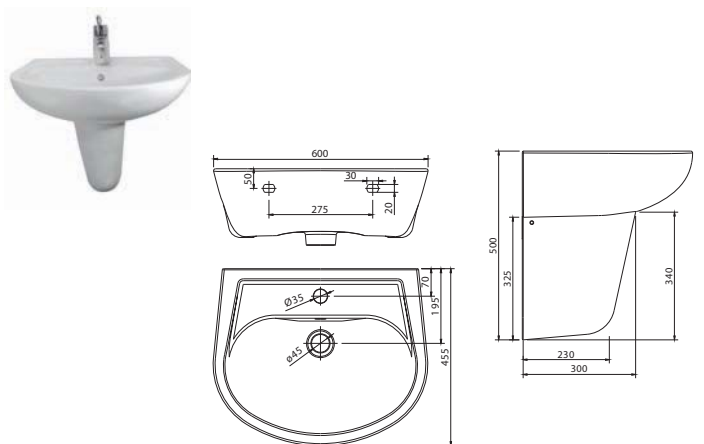

60cm basin & semi pedestal