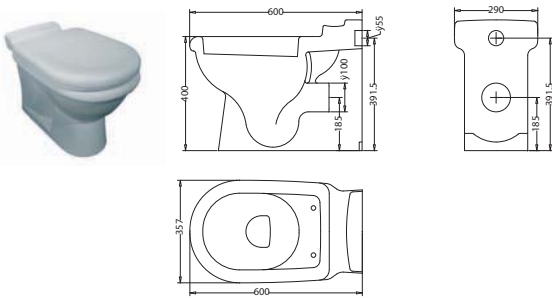

back to wall pan