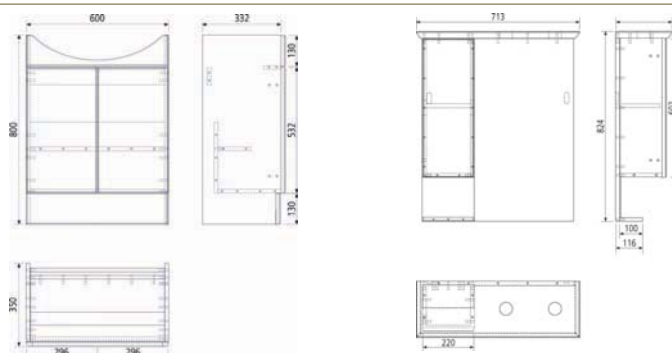

larna 2 freestanding furniture