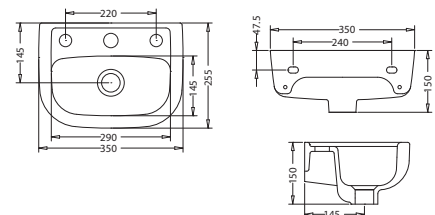

35cm cloakroom basin wall hung