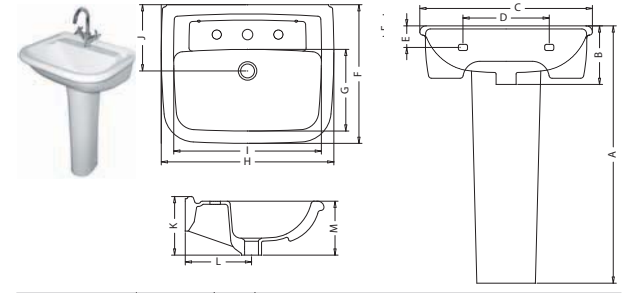

65cm/55cm basins & pedestals