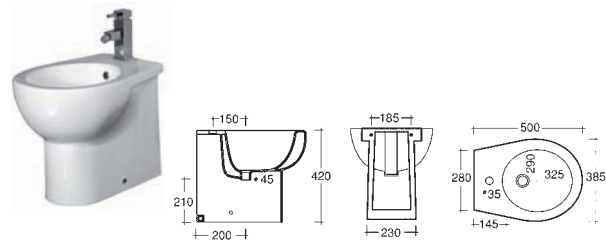

67cm/50cm basin & pedestal

back to wall pan

back to wall bidet

67cm/50cm basin & semi pedestal

wall hung pan

wall hung bidet