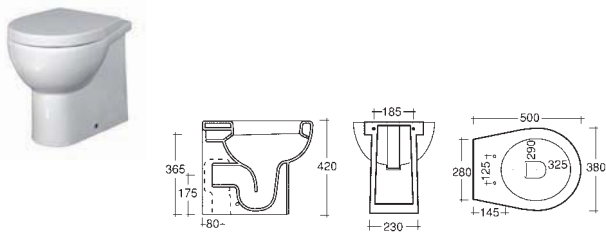

67cm/50cm basin & pedestal

back to wall pan

back to wall bidet

67cm/50cm basin & semi pedestal

wall hung pan

wall hung bidet