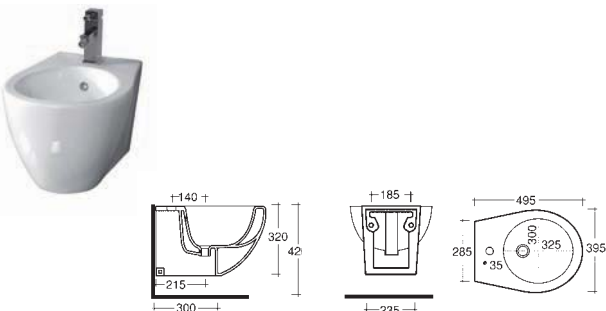

67cm/50cm basin & pedestal

back to wall pan

back to wall bidet

67cm/50cm basin & semi pedestal

wall hung pan

wall hung bidet