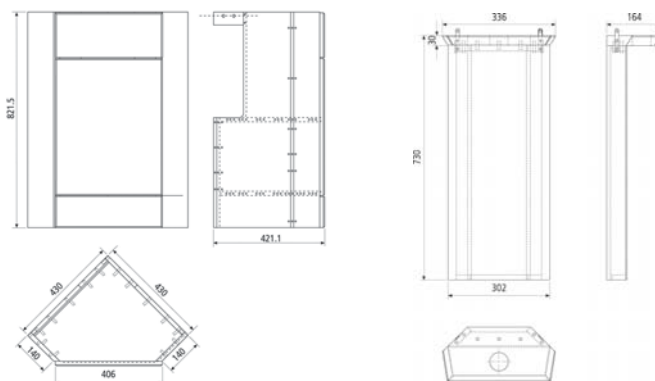

larna 2 freestanding furniture