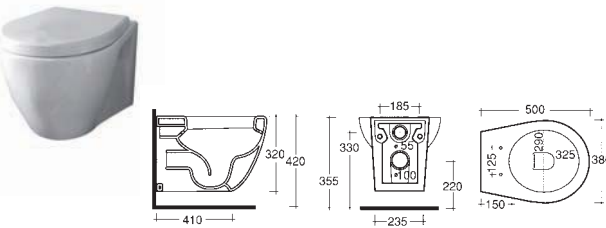

67cm/50cm basin & pedestal

back to wall pan

back to wall bidet

67cm/50cm basin & semi pedestal

wall hung pan

wall hung bidet