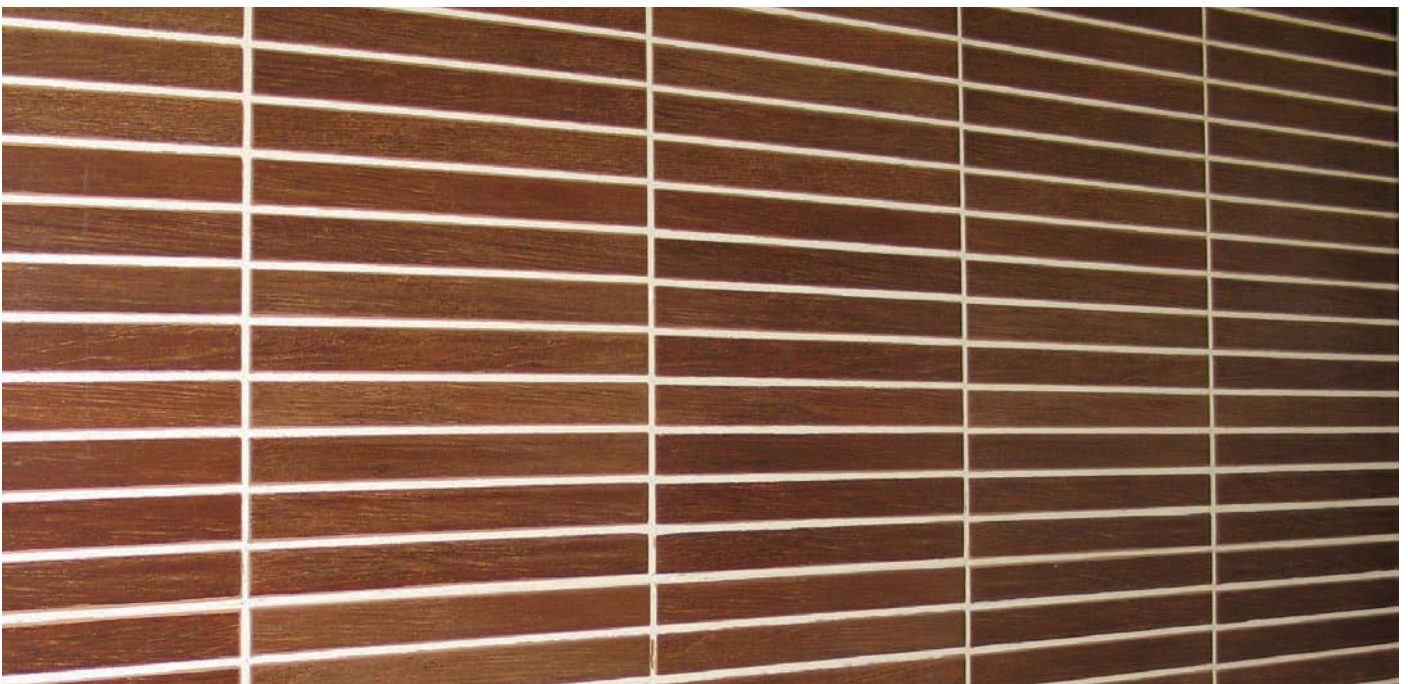

forest

A wood effect tile that adds modern style when used with white ceramic tiles.

amazon

wenge

tobacco

A truly realistic part scored wood effect range that looks stunning as either full walls or as decorative strip.