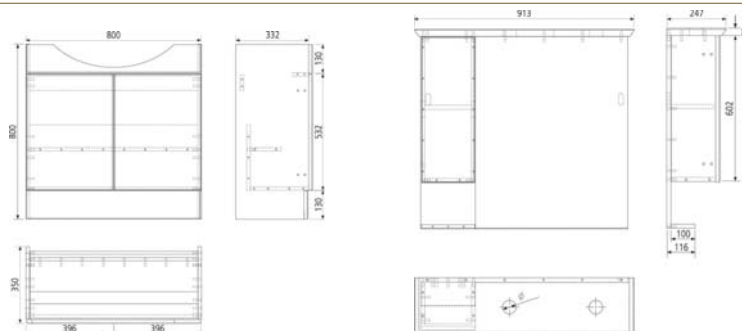

larna 2 freestanding furniture