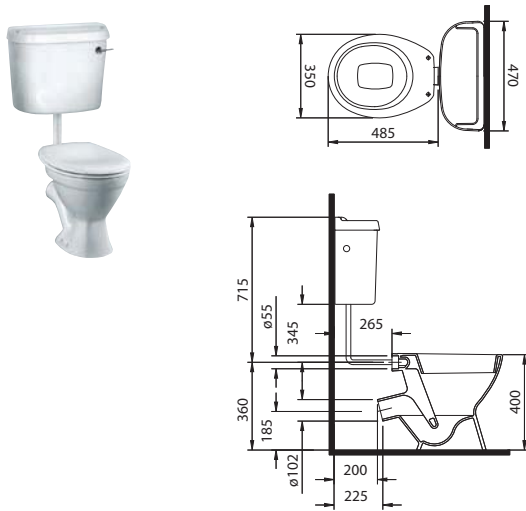

'p' trap wc pan (low level)