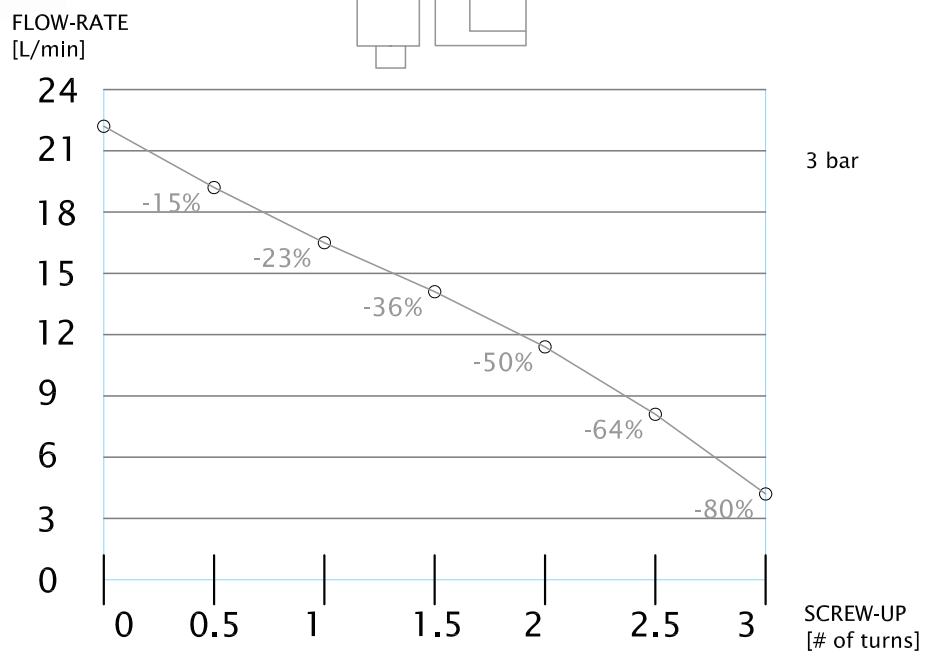

taps and mixers

Water saving has become a priority in recent years, with our ever changing climate. However more and more high pressure plumbing systems are being installed. Our unique **ECOFLOW** cartridge allows high pressure flow rates to be reduced after installation at the turn of a screw. Providing instant water saving in minutes.

quinto **ECOFLOW**