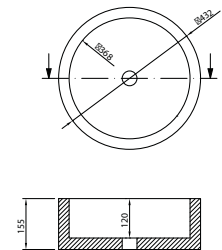

vanity basins

natural stone basins

round