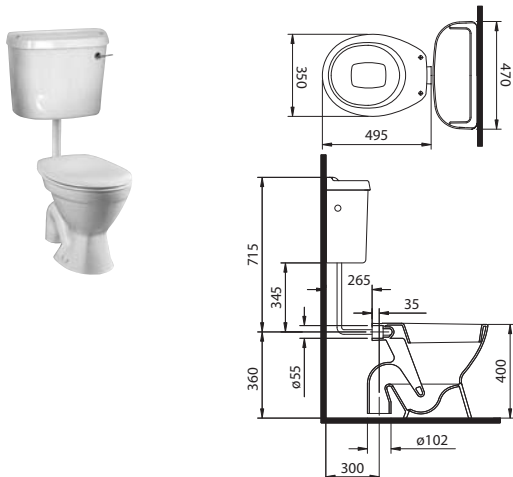

## arena

close coupled wc suite (push button)

floor standing bidet

54cm basin & pedestal

b.s.s.

'ho' wc pan (low level)

'p' trap wc pan (low level)

's' trap wc pan (low level)