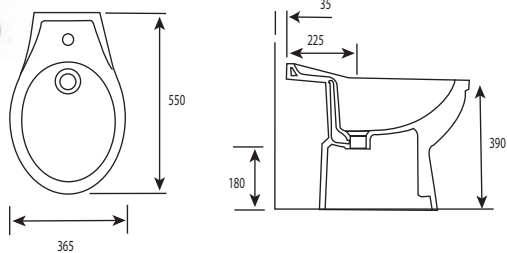

## arena

close coupled wc suite (push button)

floor standing bidet

54cm basin & pedestal

b.s.s.

'ho' wc pan (low level)

'p' trap wc pan (low level)

's' trap wc pan (low level)