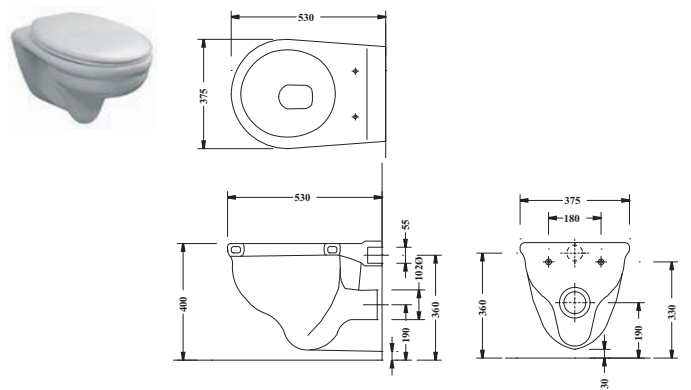

wall hung pan