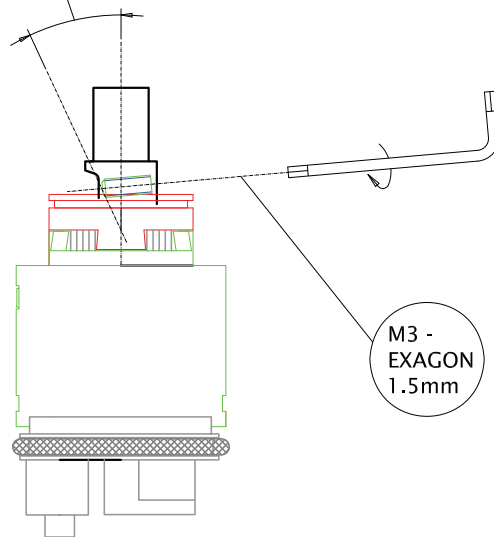

FLOW REGULATION RANGE