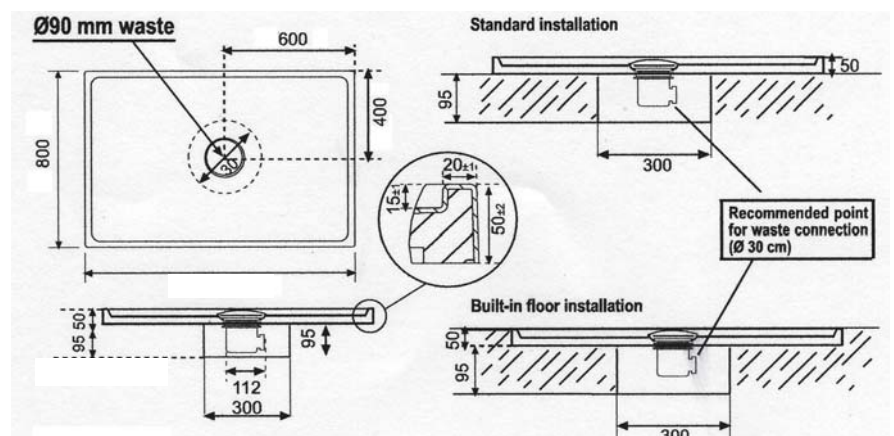

shower tray