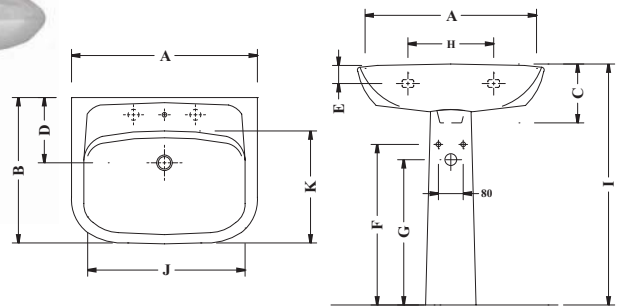

65cm/60cm/55cm basin & pedestal