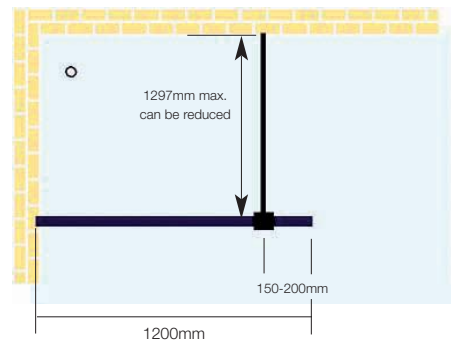

corner wall (6mm glass)