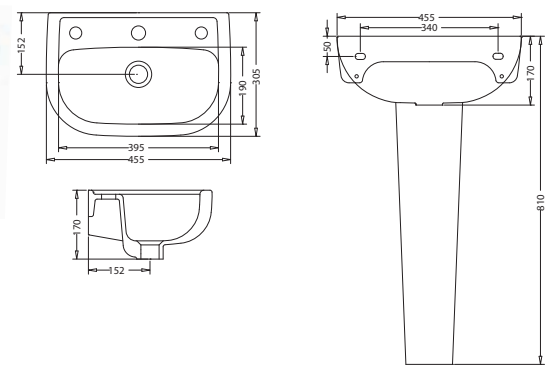

45cm cloakroom basin & pedestal