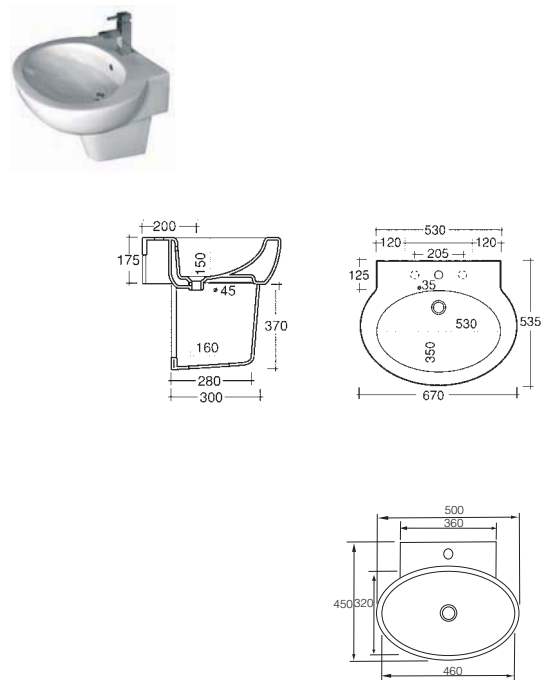

67cm/50cm basin & pedestal

back to wall pan

back to wall bidet

67cm/50cm basin & semi pedestal

wall hung pan

wall hung bidet