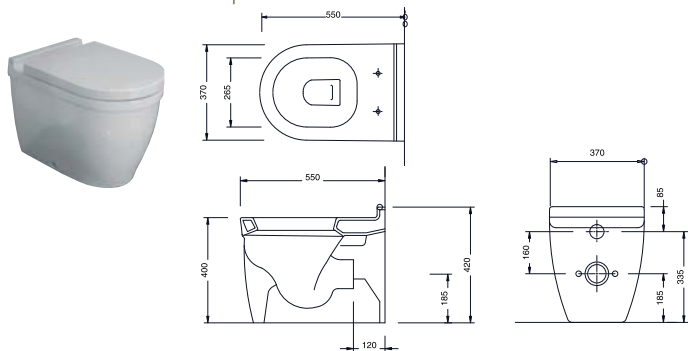

back to wall pan