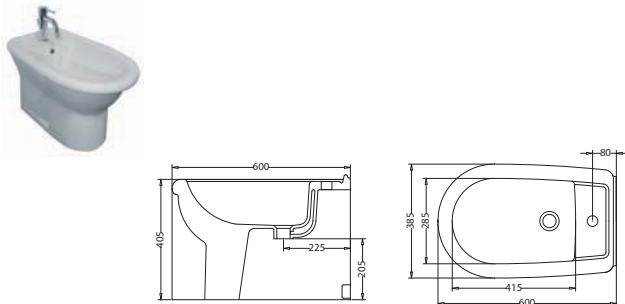

back to wall bidet