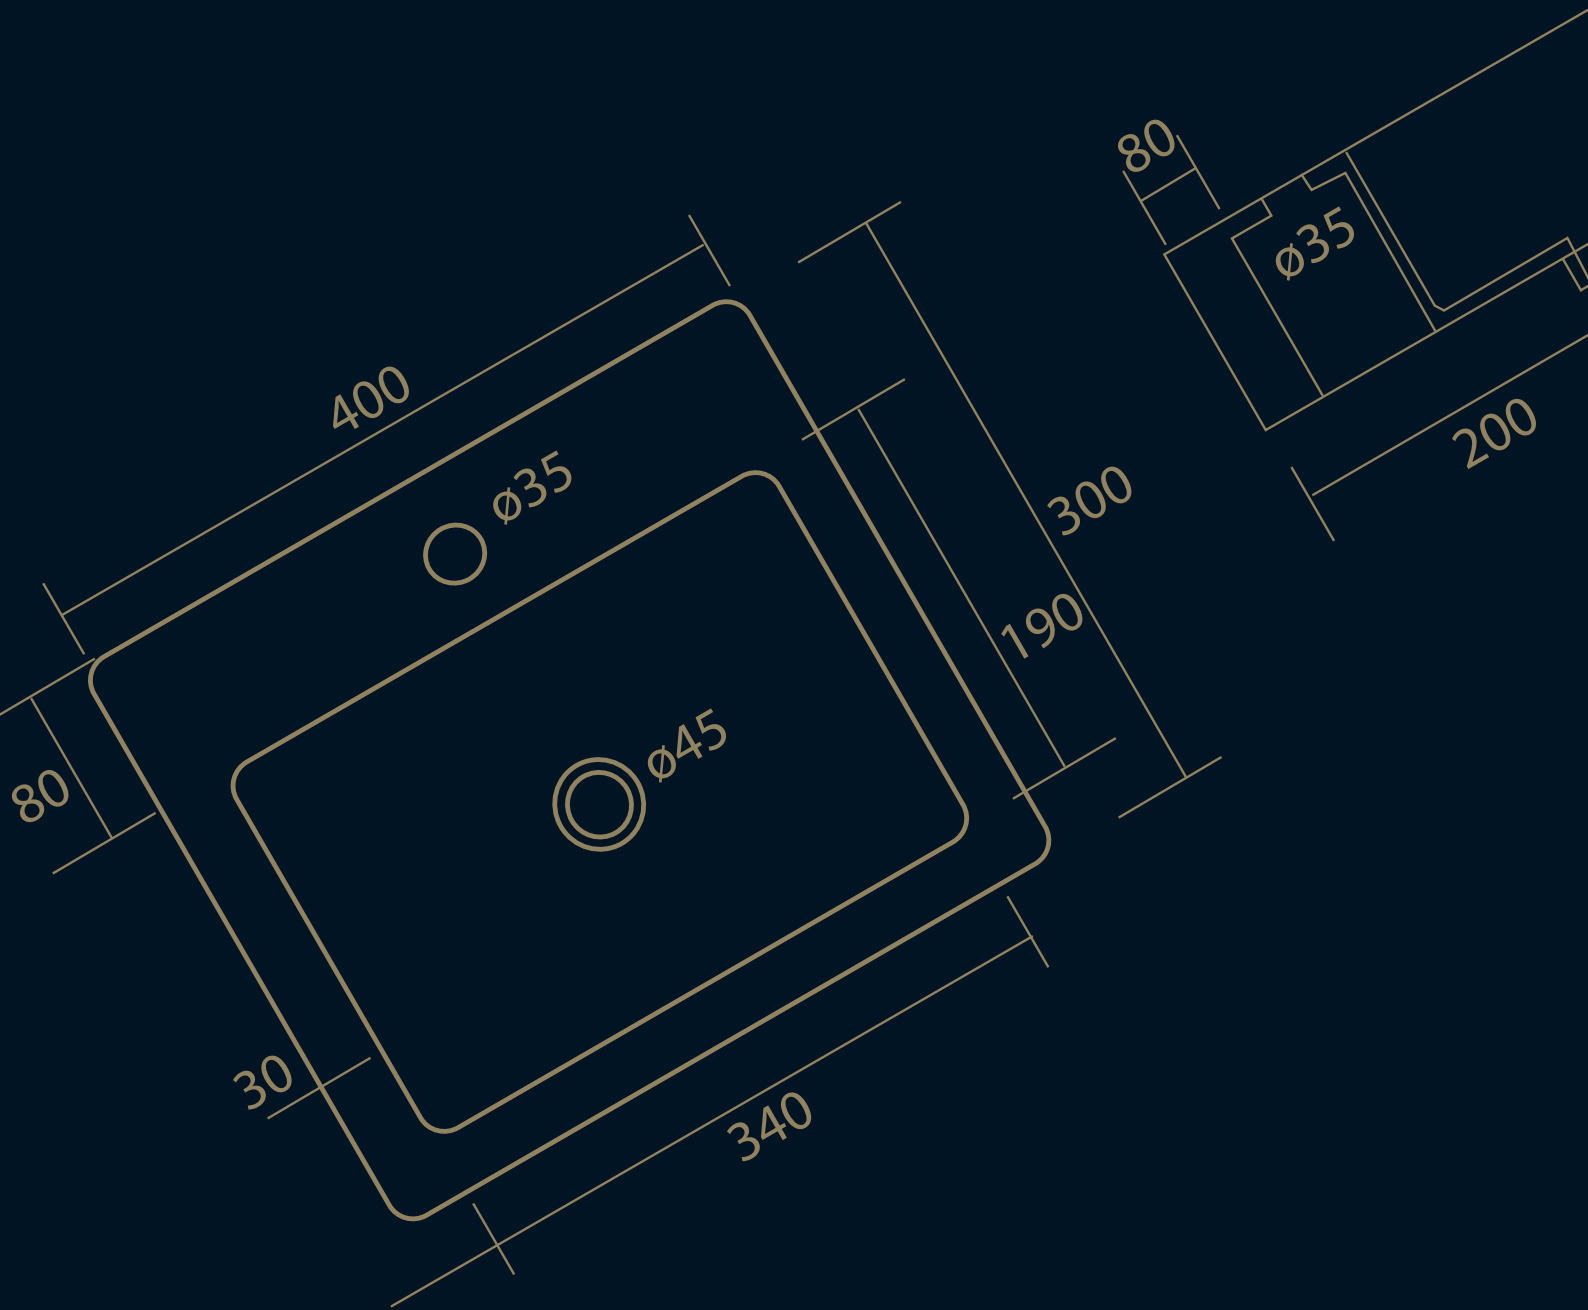

technical information