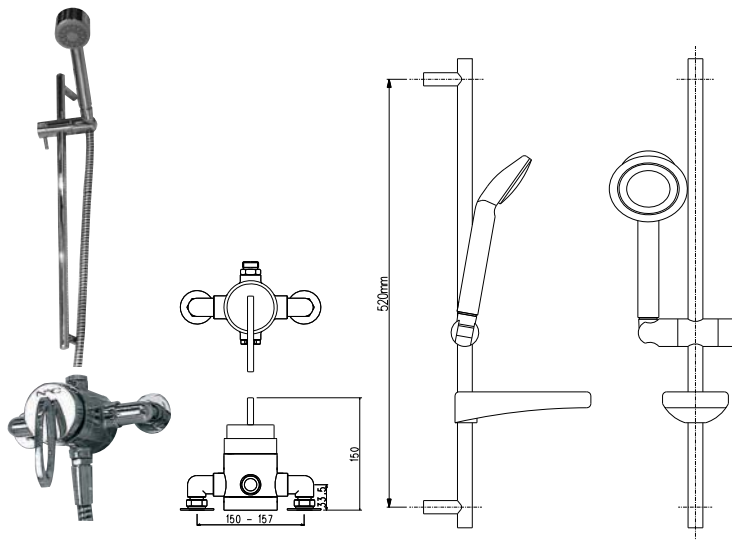

blade shower

exposed