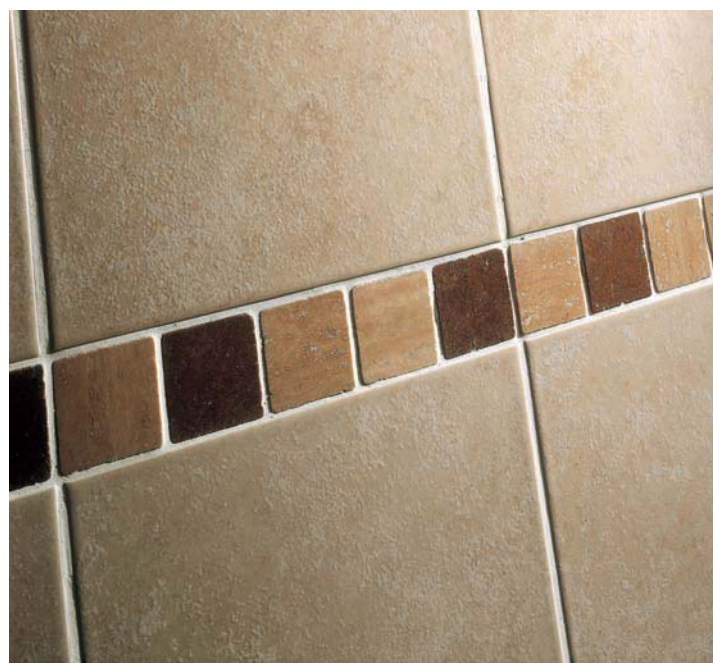

pressed listello

NB3588 80 x 250mm  
P.group 99D330

floor tiles - padova

beige

NB3768 300 x 300mm  
P.group 3030F45  
Class 5

noce

NB3766 300 x 300mm  
P.group 3030F45  
Class 5

A combination of mosaic effect & natural polished marble decoration are supported by these lustrous marbles.