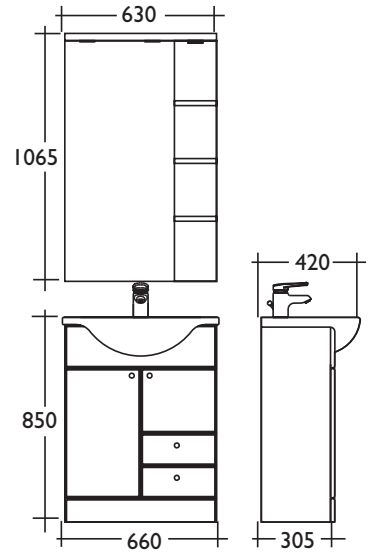

aquis freestanding furniture

660mm unit