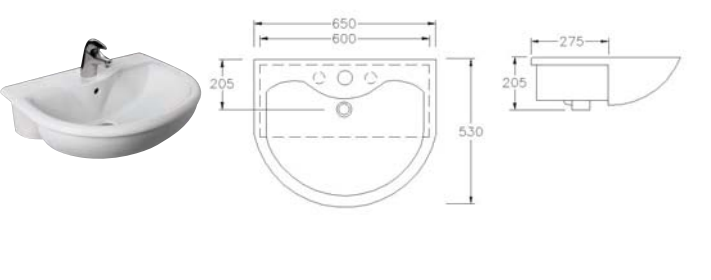

65cm semi counter basin