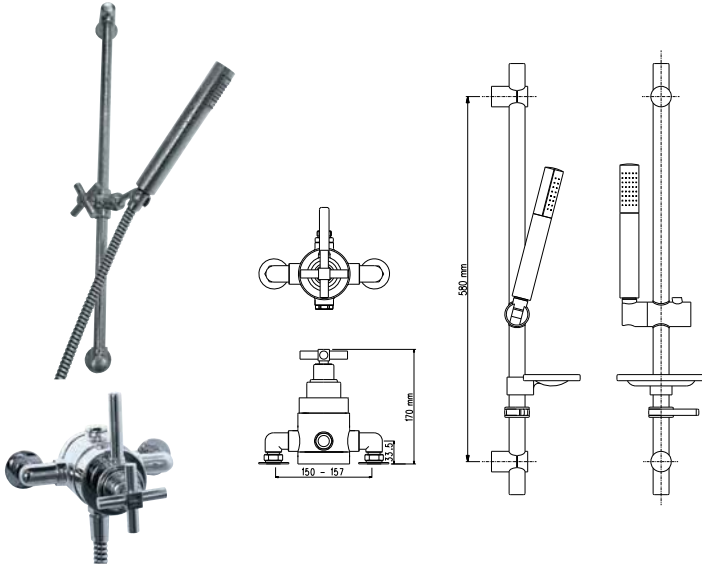

thermostatic mixers

All thermostatic shower valves and bath mixer showers featured on these pages are TMV³ scheme approved. This guarantees safe temperature control in accordance with current guidelines. A full service support network is available to provide aftercare for peace of mind.

jade shower

exposed

concealed