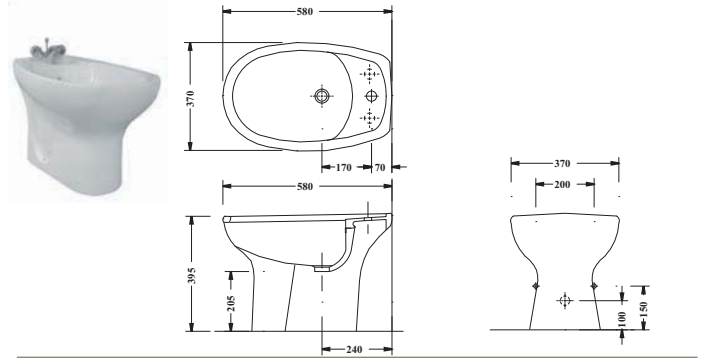

close coupled wc suite (push button flush)

floor standing bidet