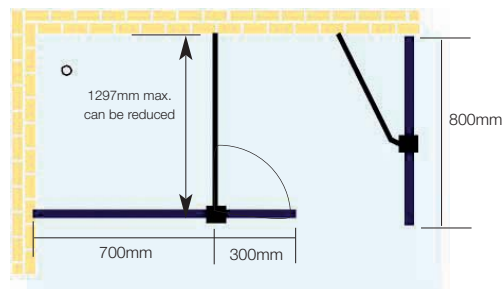

corner wall with pivot door+side panel (6mm glass)