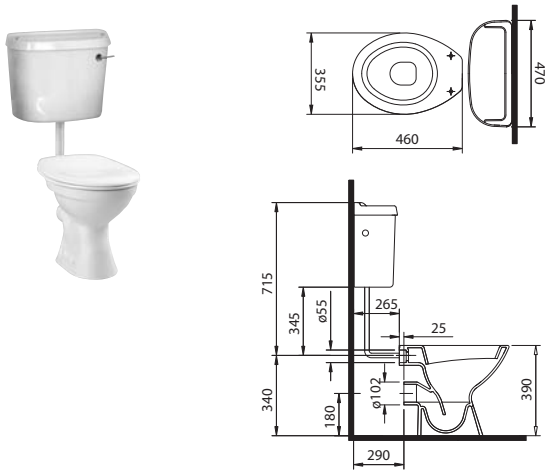

## arena

close coupled wc suite (push button)

floor standing bidet

54cm basin & pedestal

b.s.s.

'ho' wc pan (low level)

'p' trap wc pan (low level)

's' trap wc pan (low level)