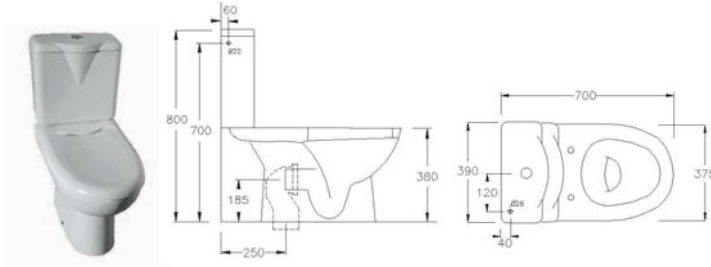

close coupled wc suite