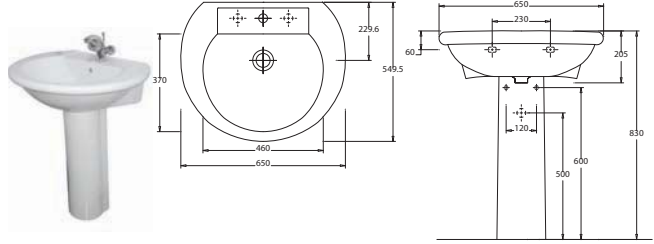

65cm basin & pedestal