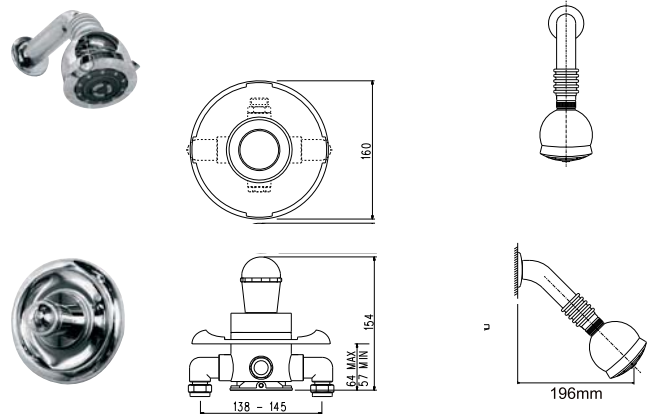

athena single control shower valves

- Compatible with any plumbing system
- Instant thermostatic shut-off in the event of hot or cold water failure
- Maintains temperature to $\pm 1^\circ\text{C}$
- Factory set at 43°C ensures a safe maximum operating temperatures
- Single knob control for on/off and temperature control
- Brass body ensures longevity in hard water areas
- Exposed or concealed fittings
- Invigorating performance
- Adjustable inlet elbows for ease of installation
- Soap dish included
- Flexible accessories including chrome handset with easy clean vari-function feature and push button slider adjustment
- Concealed fixed arm option featuring chrome head with easy clean vari-function feature
- Wall outlet elbow included with concealed fitting for flexible accessories