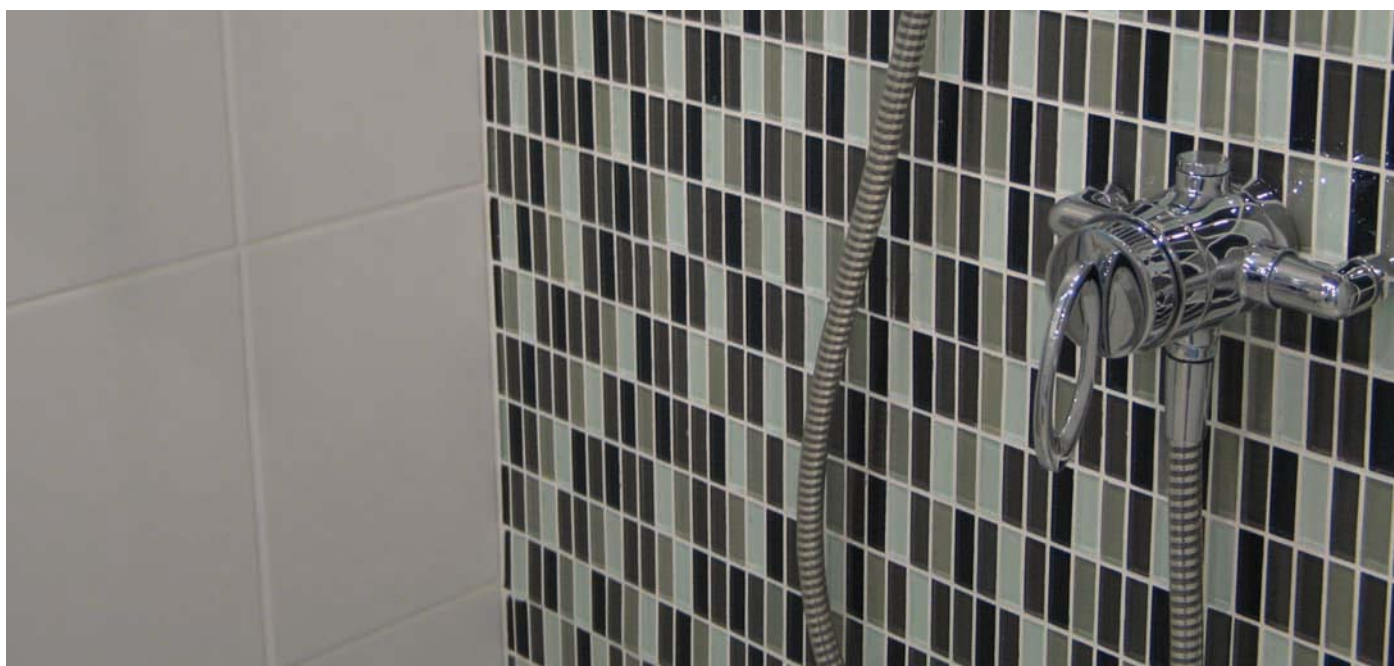

# venus glass mosaic borders

chigwell blue clear

NB2850 50 x 300mm  
P.group 99D215

chigwell black clear

NB2851 50 x 300mm  
P.group 99D215

chigwell blue frosted

NB2852 50 x 300mm  
P.group 99D215

chigwell black frosted