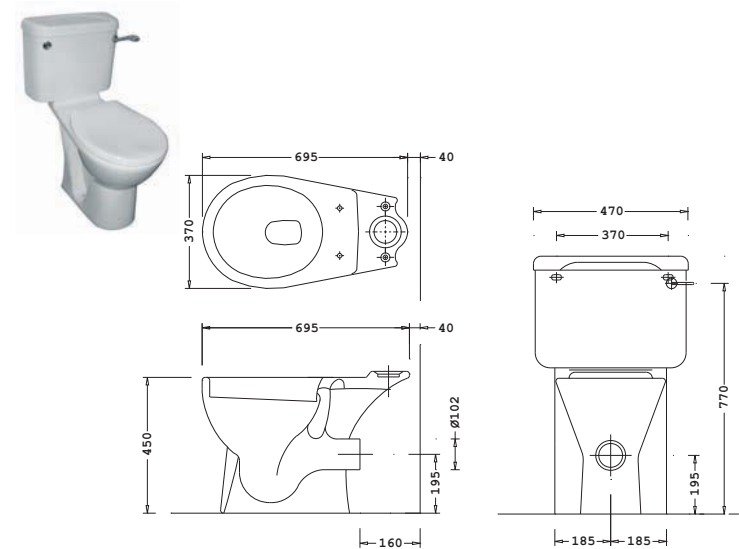

close coupled raised height wc suite (lever flush)