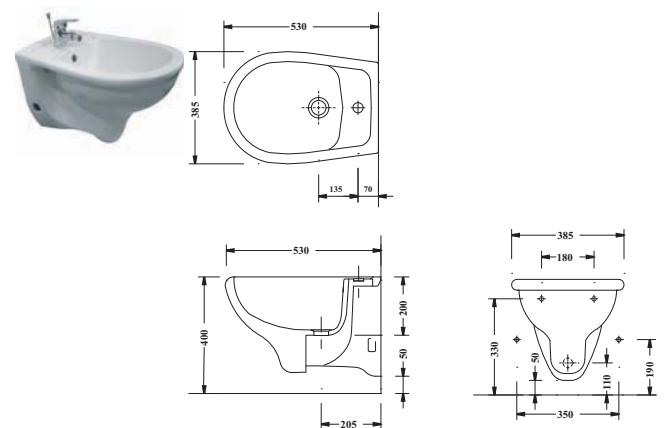

wall hung bidet