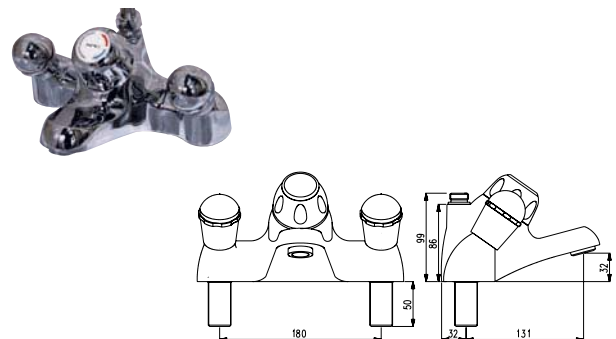

athena bath

fixed / flexible

athena bath mixer & thermostatic shower valve

- Simplistic design with 'domed' styling
- Compatible with any plumbing system
- Instant thermostatic shut-off in event of hot or cold water failure (Shower only)
- Conventional non-thermostatic high flow bath fill
- Ease of installation, fitting all standard bath centres
- Maintains temperature to $\pm 1^{\circ}\text{C}$
- Factory set at 43°C ensures safe maximum operating temperatures
- Brass body ensures longevity in hard water areas
- Invigorating performance
- Flexible accessories including chrome handset with easy clean vari-function feature and push button slider adjustment
- Extra long 1.75 metre hose for stand up showering
- Rigid option with 1.5 metre riser & chrome head with easy clean function