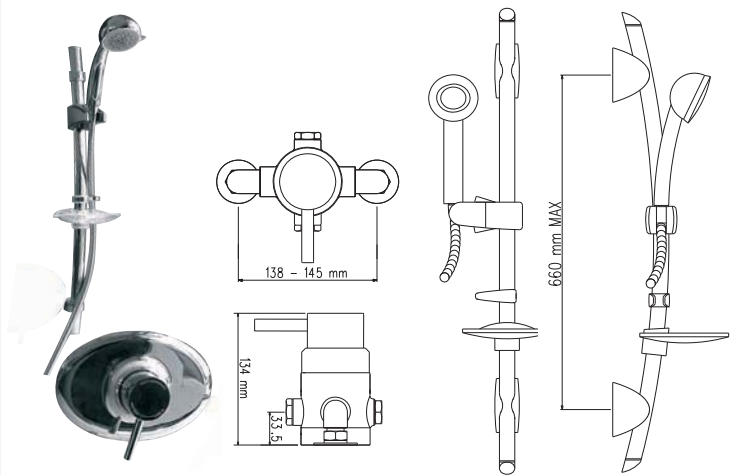

blade shower

exposed

quadro shower

exposed

concealed

concealed

blade single control shower valves

- Compatible with any plumbing system
- Instant thermostatic shut-off in the event of hot or cold water failure
- Maintains temperature to $\pm 1^\circ\text{C}$
- Factory set 43°C ensures safe maximum operating temperatures
- Single sequential control for on/off and temperature control
- Brass body ensures longevity in hard water areas
- Exposed or concealed fittings
- Invigorating performance
- Adjustable inlet elbows for ease of installation (exposed model)
- Flexible accessories including modern easy clean handset, holder and riser rail
- Concealed fixed arm option featuring 4" chrome head and easy clean feature
- Wall outlet elbow included with concealed fitting for flexible accessories

quadro single control shower valves

- Compatible with any plumbing system
- Instant thermostatic shut-off in the event of hot or cold water failure
- Maintains temperature to $\pm 1^\circ\text{C}$
- Factory set at 43°C ensures a safe maximum operating temperatures
- Single knob control for on/off and temperature control
- Brass body ensures longevity in hard water areas
- Exposed or concealed fittings
- Invigorating performance
- Adjustable inlet elbows for ease of installation
- Soap dish included
- Flexible accessories including chrome handset with easy clean vari-function feature and push button slider adjustment
- Wall outlet elbow included with concealed fitting for flexible accessories