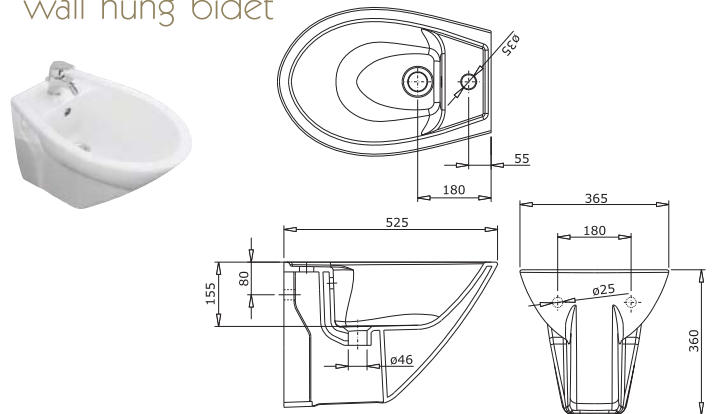

### 35cm cloakroom basin wall hung

rema

close coupled wc suite (prefitted fittings)

wall hung pan

55cm basin & pedestal

wall hung bidet

floor standing bidet

60cm basin & semi pedestal