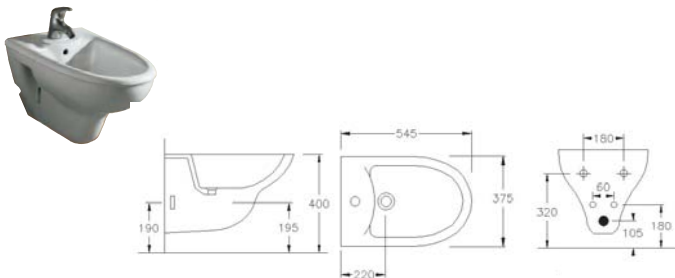

wall hung bidet