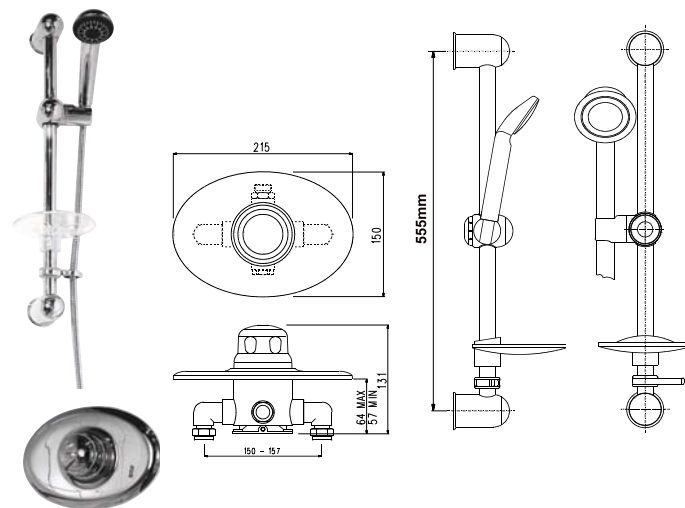

concealed

palma single control shower valves

- Compatible with any plumbing system
- Instant thermostatic shut-off in the event of hot or cold water failure
- Maintains temperature to $\pm 1^{\circ}\text{C}$
- Factory set at 43°C ensures a safe maximum operating temperatures
- Single knob control for on/off and temperature control
- Brass body ensures longevity in hard water areas
- Exposed or concealed fittings
- Invigorating performance
- Adjustable inlet elbows for ease of installation
- Soap dish included
- Flexible accessories including chrome handset with easy clean vari-function feature and push button slider adjustment
- Wall outlet elbow included with concealed fitting for flexible accessories