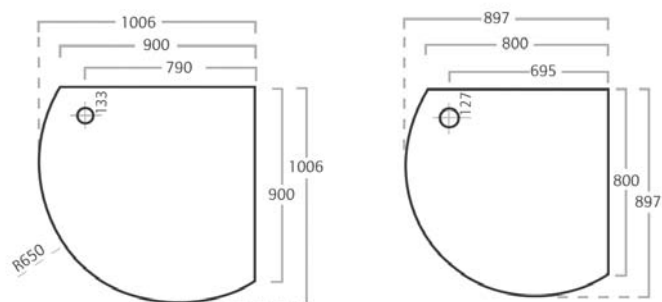

crescent

optimum shower area quadrant tray