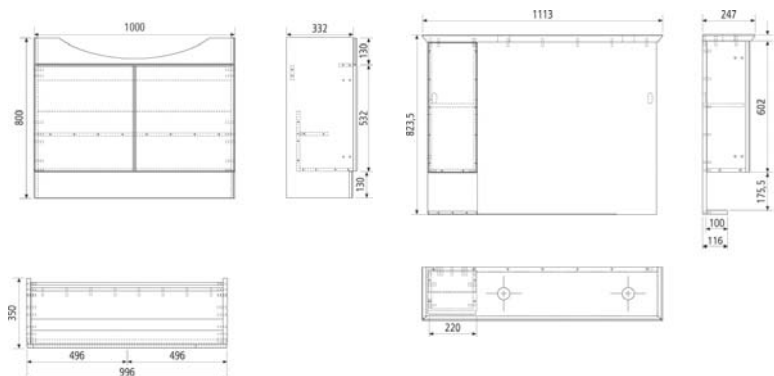

larna 2 freestanding furniture