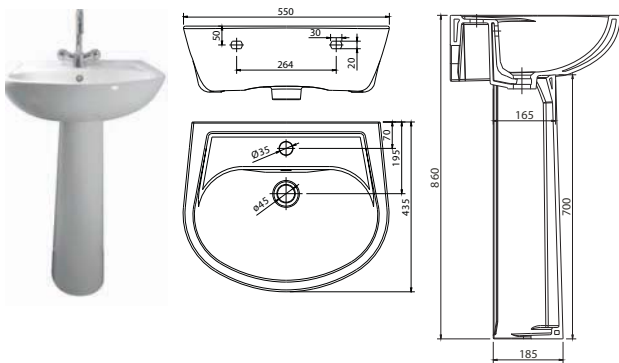

55cm basin & pedestal