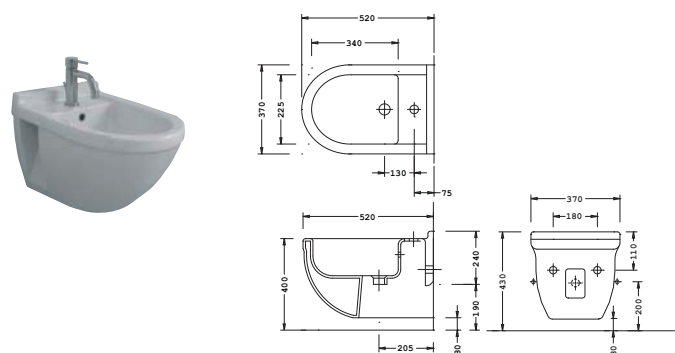

wall hung bidet