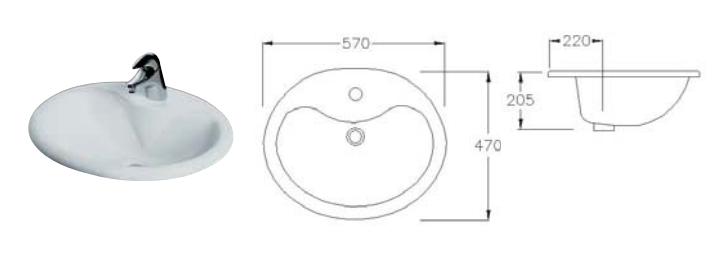

57cm full inset basin