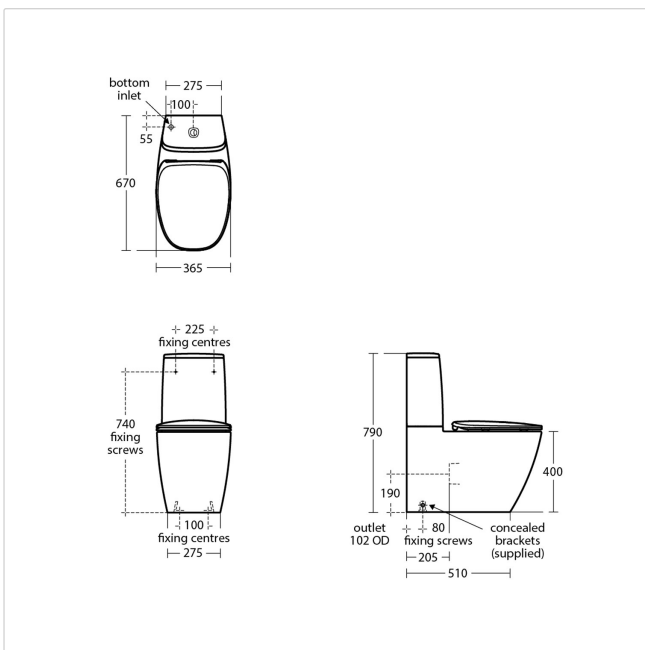

Colours

- White (01)
- Matt White (83)

Frequently used applications

- Hotels Office
- Residential

Email: info@idealspec.co.uk
Tel: 0870 122 8822
Fax: 0870 122 8282
Web: www.idealspec.co.uk

Date created:10/03/2016