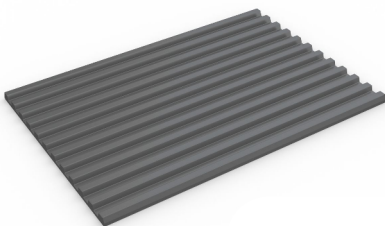

FLEXI RIDGE

Dark Grey

Green

Roll Size 20m x 1m Wide

Flexi Ridge's ribbed surface withstands light spills, protects delicate items and provides cushioning underfoot, making it ideal for workplaces where employees are on their feet and tools are in frequent use.