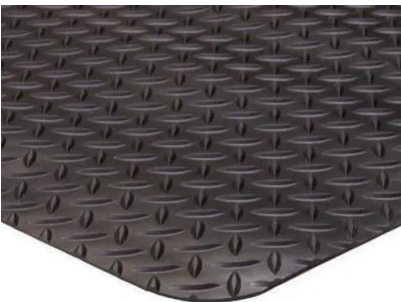

DIAMOND DECKPLATE

100% Koroseal superior quality vinyl slip resistant system safety matting - with optional extra of attention catching Safety alert visual warning system.

4mm thick

Roll size: 22.86m x 61cm, 91cm or 122c

Colours: Black, Grey or Brown. Black or Grey with Yellow. Black with Orange or Blue. Black with Red or Green.

gauge
4mm