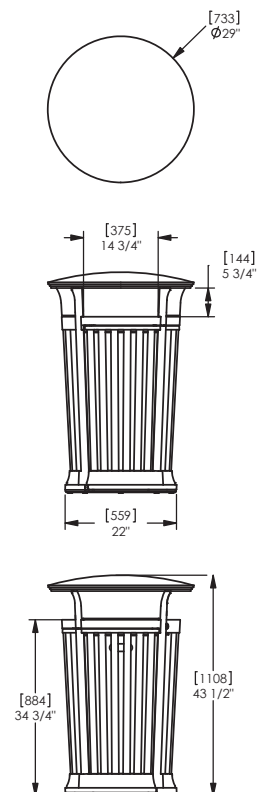

Poe Litter Bin

The Poe Litter Bins boast a refined profile and stunning structural detail that belies their humble function. Poe has a large 128L capacity which is manufactured from heavy-duty cast aluminium with a cast iron base. The litter bin also has a side door for easing emptying.

Specification:

Materials:
Steel.

Finishes:
Panguard II powder coated.

Fixings:
Free standing. Surface mounted.

Dimensions

H: 1108mm
Dia: 733mm
Capacity: 127l

(Technical Drawings for variants available on request)