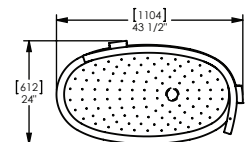

Dimensions

H: 746mm
W: 1104mm
D: 612mm

(Technical Drawings for variants available on request)

artform
urban furniture