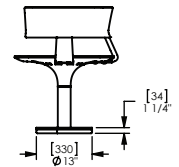

Dimensions

H: 746mm
W: 1104mm
D: 612mm

(Technical Drawings for variants available on request)

artform
urban furniture