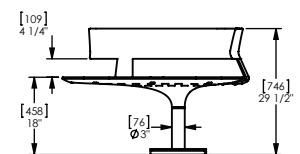

Dimensions

H: 746mm
W: 1104mm
D: 612mm

(Technical Drawings for variants available on request)

artform
urban furniture