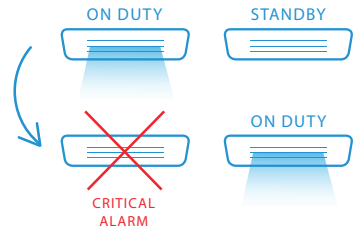

Ahead of the curve

For offices, the Madoka Assistant offers a simple answer to changing office layouts, by enabling fast and easy system configuration and schedule setting via smartphone.

Cost-effective infrastructure cooling solution

Madoka also offers a cost-effective solution for server rooms as it comes with standard integrated functions such as duty rotation and back-up operation.

Back-up operation

If one unit fails, the other one will automatically take over.

Duty rotation

After a certain period of time, the operating unit will go into standby and the standby unit will take over, extending the system lifetime.