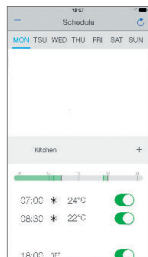

Madoka Assistant

Simplifies the advanced settings such as schedule or set point limitation

- ✓ Visual interface simplifies advanced settings such as schedule setting, energy saving activation, setting restrictions, etc.
- ✓ Easy and quick commissioning, saves time and cost for installers
- ✓ Featuring Bluetooth® low energy technology

Easy setting of schedules