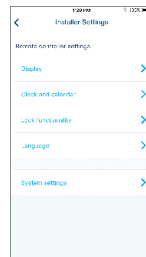

Installer settings