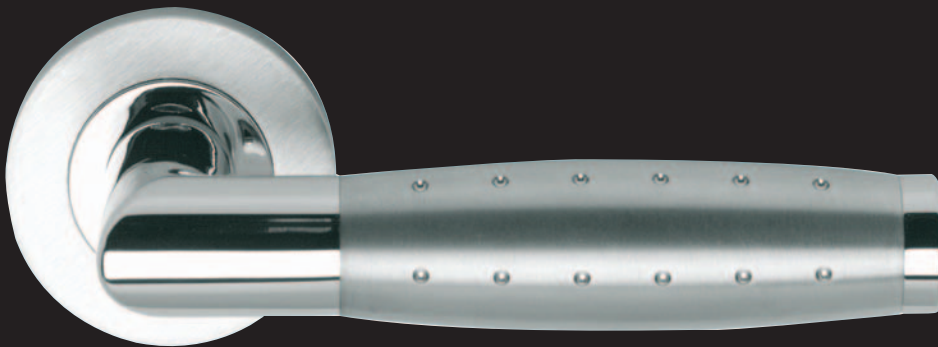

innovations

callia

H8009054 polished & satin chrome

neola

H8009064 polished & satin chrome

voleta

H8009001 polished & satin chrome

escutcheons
polished & satin chrome

H8040904 standard keyway
H8041004 euro profile

bathroom turns & releases
polished & satin chrome

H8041204