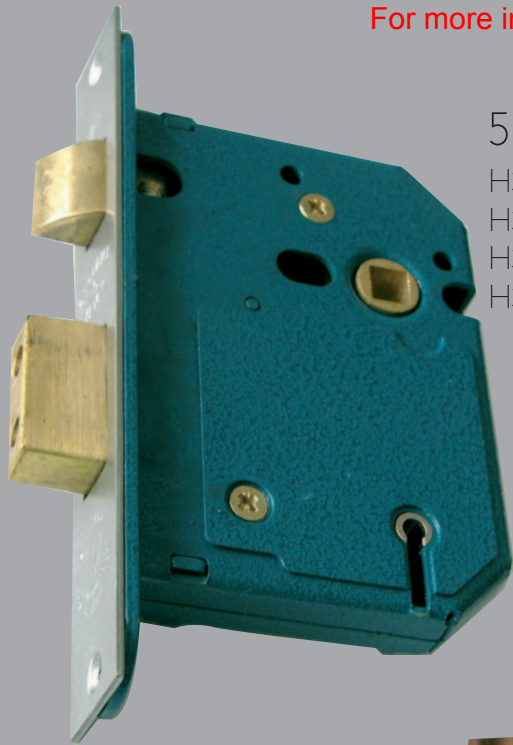

#### victorian scroll

H7920013 polished brass  
H7930013 polished chrome  
H7940013 satin chrome

5 lever BS3621 sash lock

- H3621002 63mm brass
- H3621004 63mm satin
- H3621102 76mm brass
- H3621104 76mm satin