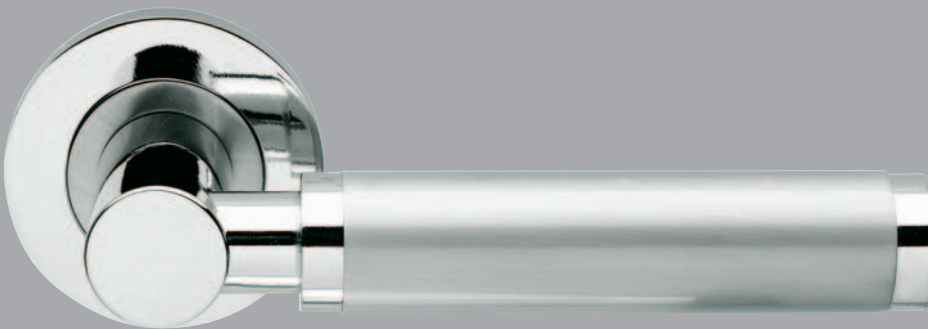

H8009004 polished and satin chrome

H8009014 polished and satin chrome

kyria

H8009024 polished and satin chrome

H8040904 standard keyway
H8041004 euro profile

H8041204