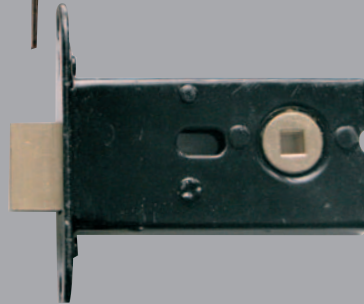

concealed closer

- H0430501 electro brassed
- H0430510 zinc plated

bathroom deadbolts

- H8000055 brass
- H8001047 satin

hi grade 72mm centre euro profile lockcases

sash lock

- H2900502 brass
- H2900504 satin