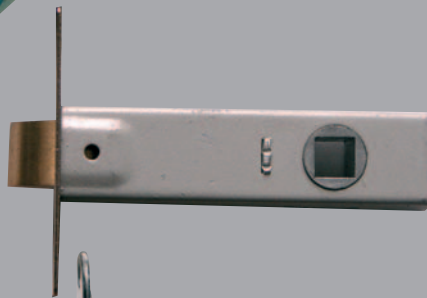

tubular latch

- H0041002 64mm brass
- H0041001 64mm satin
- H0041004 76mm brass
- H0041003 76mm satin