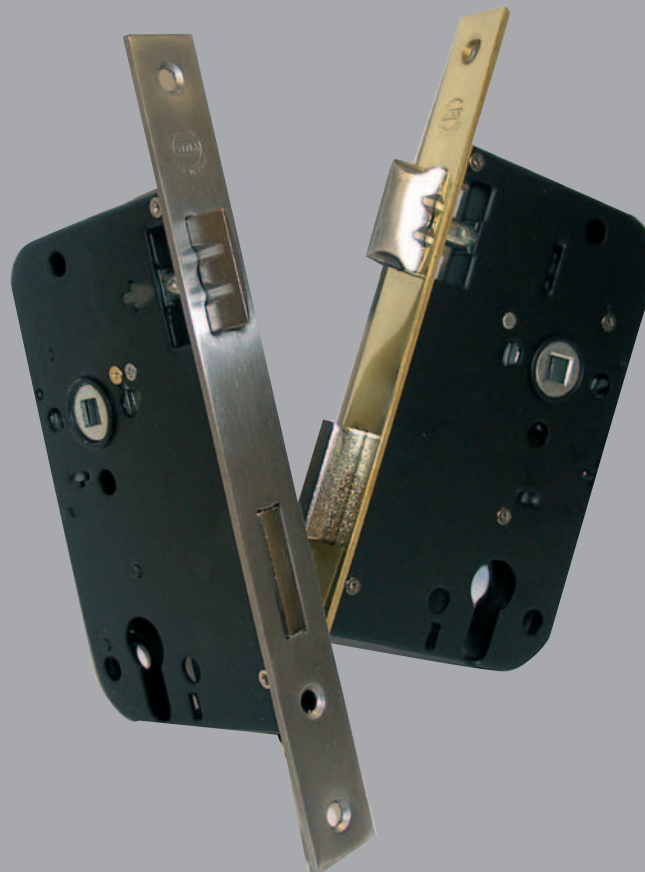

concealed closer

- H0430501 electro brassed
- H0430510 zinc plated

bathroom deadbolts

- H8000055 brass
- H8001047 satin

hi grade 72mm centre euro profile lockcases

sash lock

- H2900502 brass
- H2900504 satin

dead lock

- H2900522 brass
- H2900524 satin

latch

- H2900532 brass
- H2900534 satin

bathroom lock

- H2900542 brass
- H2900544 satin

euro profile cylinders

single cylinder 45mm

- H0071602 brass
- H0071603 chrome plated
- H0071601 satin nickol

double cylinder 70mm

- H0071612 brass
- H0071613 chrome plated
- H0071611 satin nickol

cylinder & turn 70mm

- H0071622 brass
- H0071623 chrome plated
- H0071621 satin nickolated

## innovations

76mm numerals.  
screw fixed

available in  
polished brass  
polished chrome  
satin chrome

nightlatch standard stile

H8010020 polished brass  
H8020020 polished chrome  
H7030003 satin chrome