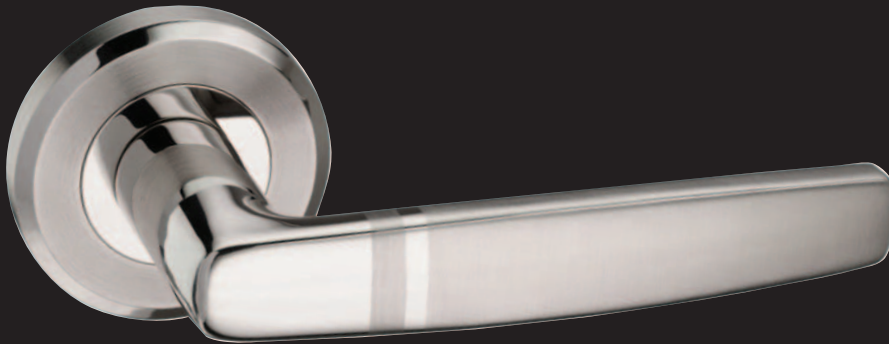

duo montano

H3800306
polished & satin stainless steel