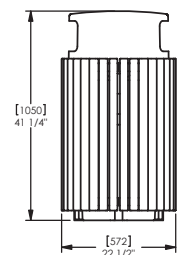

Specification:

Materials:

Timber. PolySite™ recycled plastic..

Fixings:

Free standing. Surface mounted.

Dimensions

H: 1050mm
Dia: 572mm
Capacity: 95l

(Technical Drawings for variants available on request)