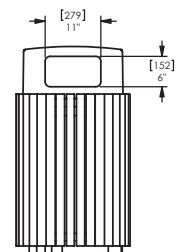

Specification:

Materials:

Timber. PolySite™ recycled plastic..

Fixings:

Free standing. Surface mounted.

Dimensions

H: 1050mm
Dia: 572mm
Capacity: 95l

(Technical Drawings for variants available on request)