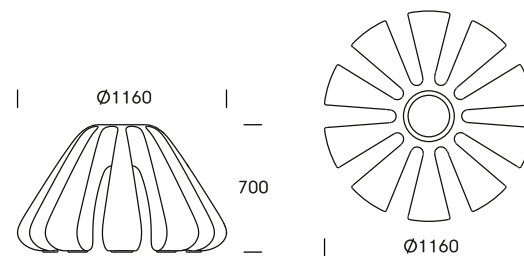

outsider
RETHINK URBAN SPACE

Kigkurren 8A, Islands Brygge
DK-2300 Copenhagen S
DENMARK

info@out-sider.dk
+45 2261 7420
www.out-sider.dk