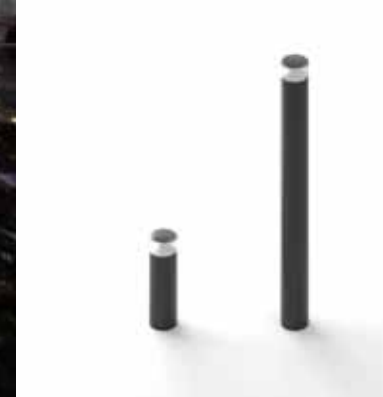

- Top-mounted solar unit. Clear, high-visibility light-points.
- Provides guidance lighting along bicycle routes, paths or borders.
- No nonsense light bollard.