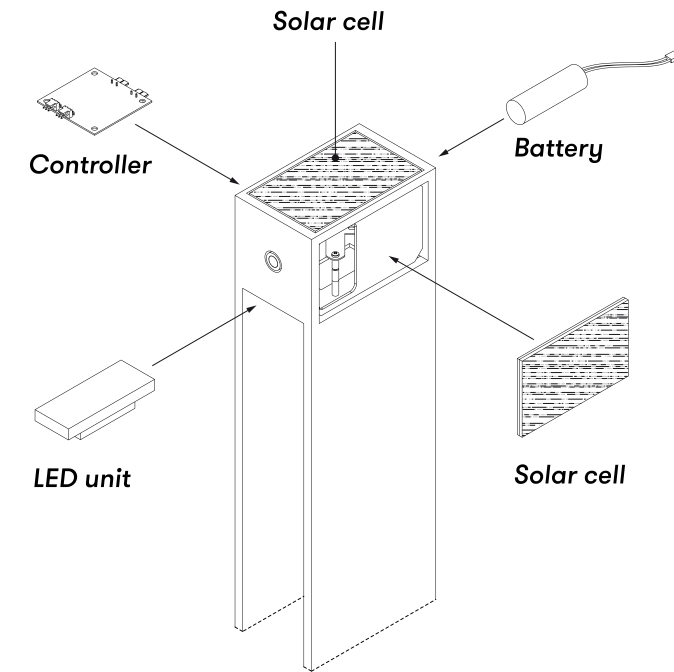

WHY SOLAR LIGHTING?

FREE: The sun provides energy during the day – 100% free and no CO2 emissions.

OFF-GRID: No cables, no installation issues. These solar-powered products are easily installed where cabled lighting is either too expensive or impractical.

SUSTAINABLE: Daylight transforms into sophisticated and pleasant nighttime lighting for pedestrians, cyclists and runners.

DESIGN: Intelligent design and state-of-the-art technology come together for use in urban spaces: parks, paths, plazas etc.

FROM HELSINKI TO HAVANA: Solar cells, LEDs, batteries and controllers: Every single component is of superior quality and adapted to local conditions.

WHERE: Ambient and guidance lighting for walking, cycling or running paths as well as traffic regulation.

Off-grid solar lights for safely navigating in the dark.

Made possible by creative researchers and product designers in Denmark.

*”God owns the sun.
He just switches it off at night,
to save electricity.”*

Nicole, 5 years old