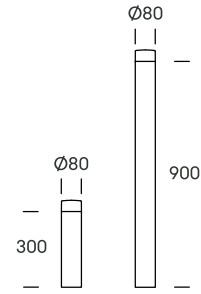

POINT SUN #319

design: Faktor 3 + out-sider