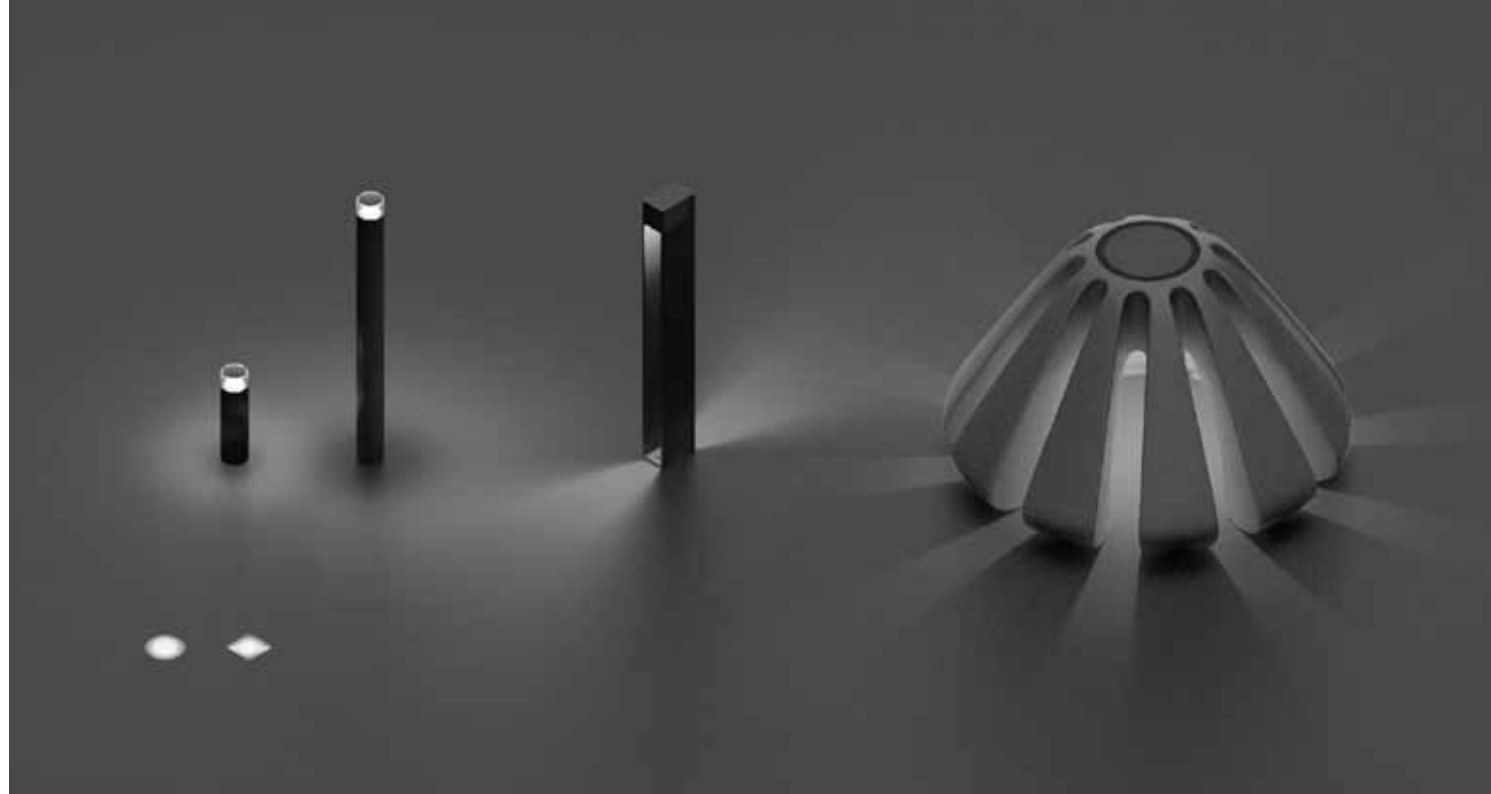

SUSTAINABLE: Daylight transforms into sophisticated and pleasant nighttime lighting for pedestrians, cyclists and runners.

DESIGN: Intelligent design and state-of-the-art technology come together for use in urban spaces: parks, paths, plazas etc.

Nicole, 5 years old

BIKE SUN #316

design: Julie Kierkegaard

- Top-mounted solar unit. Direct guidance lighting.
- Sensor-control: step up to Bike Sun and the light-intensity increases to welcome you.
- Light bollard and bicycle stand combined.

design: Faktor 3 + out-sider

- Top-mounted solar unit. Clear, high-visibility light-points.
- Provides guidance lighting along bicycle routes, paths or borders.
- No nonsense light bollard.

JELLO SUN #314

design: KSA + NATiON

- Top-mounted solar unit.
Ambient, indirect light.
- Light diffuses through slits to create a star-pattern.
- Multifunctional light bollard, bicycle parking and sculptural element.