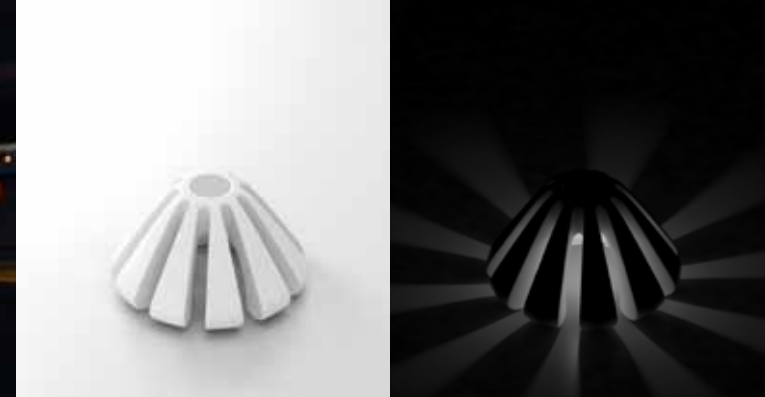

design: Faktor 3 + out-sider

- Top-mounted solar unit. Clear, high-visibility light-points.
- Provides guidance lighting along bicycle routes, paths or borders.
- No nonsense light bollard.

JELLO SUN #314

design: KSA + NATiON

- Top-mounted solar unit.
Ambient, indirect light.
- Light diffuses through slits to create a star-pattern.
- Multifunctional light bollard, bicycle parking and sculptural element.