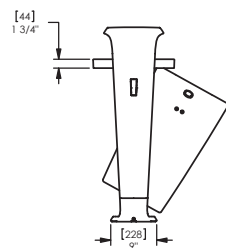

#### Fixings:

Free standing. Surface mounted.

### Dimensions

H: 964mm

W: 595mm

D: 403mm

Capacity: 86l, 109l

(Technical Drawings for variants available on request)

**artform**  
urban furniture