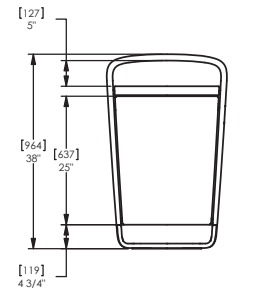

#### Fixings:

Free standing. Surface mounted.

### Dimensions

H: 964mm

W: 595mm

D: 403mm

Capacity: 86l, 109l

(Technical Drawings for variants available on request)

**artform**  
urban furniture