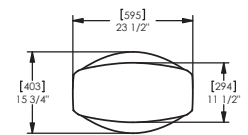

#### Fixings:

Free standing. Surface mounted.

### Dimensions

H: 964mm

W: 595mm

D: 403mm

Capacity: 86l, 109l

(Technical Drawings for variants available on request)

**artform**  
urban furniture