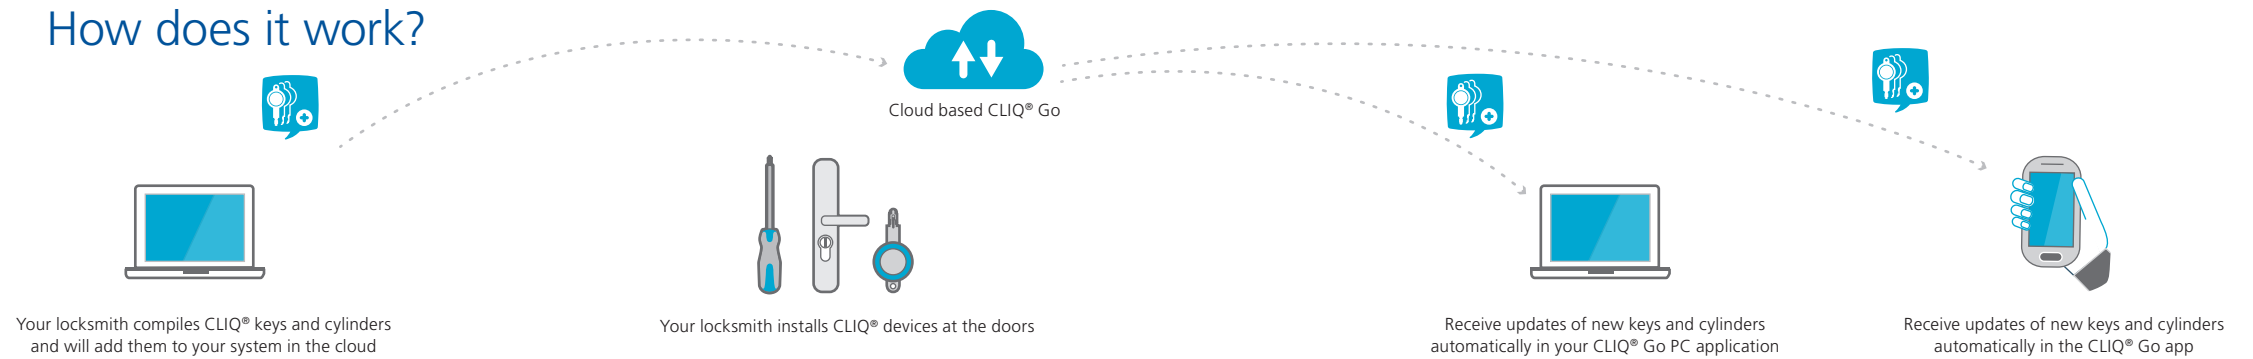

How does it work?