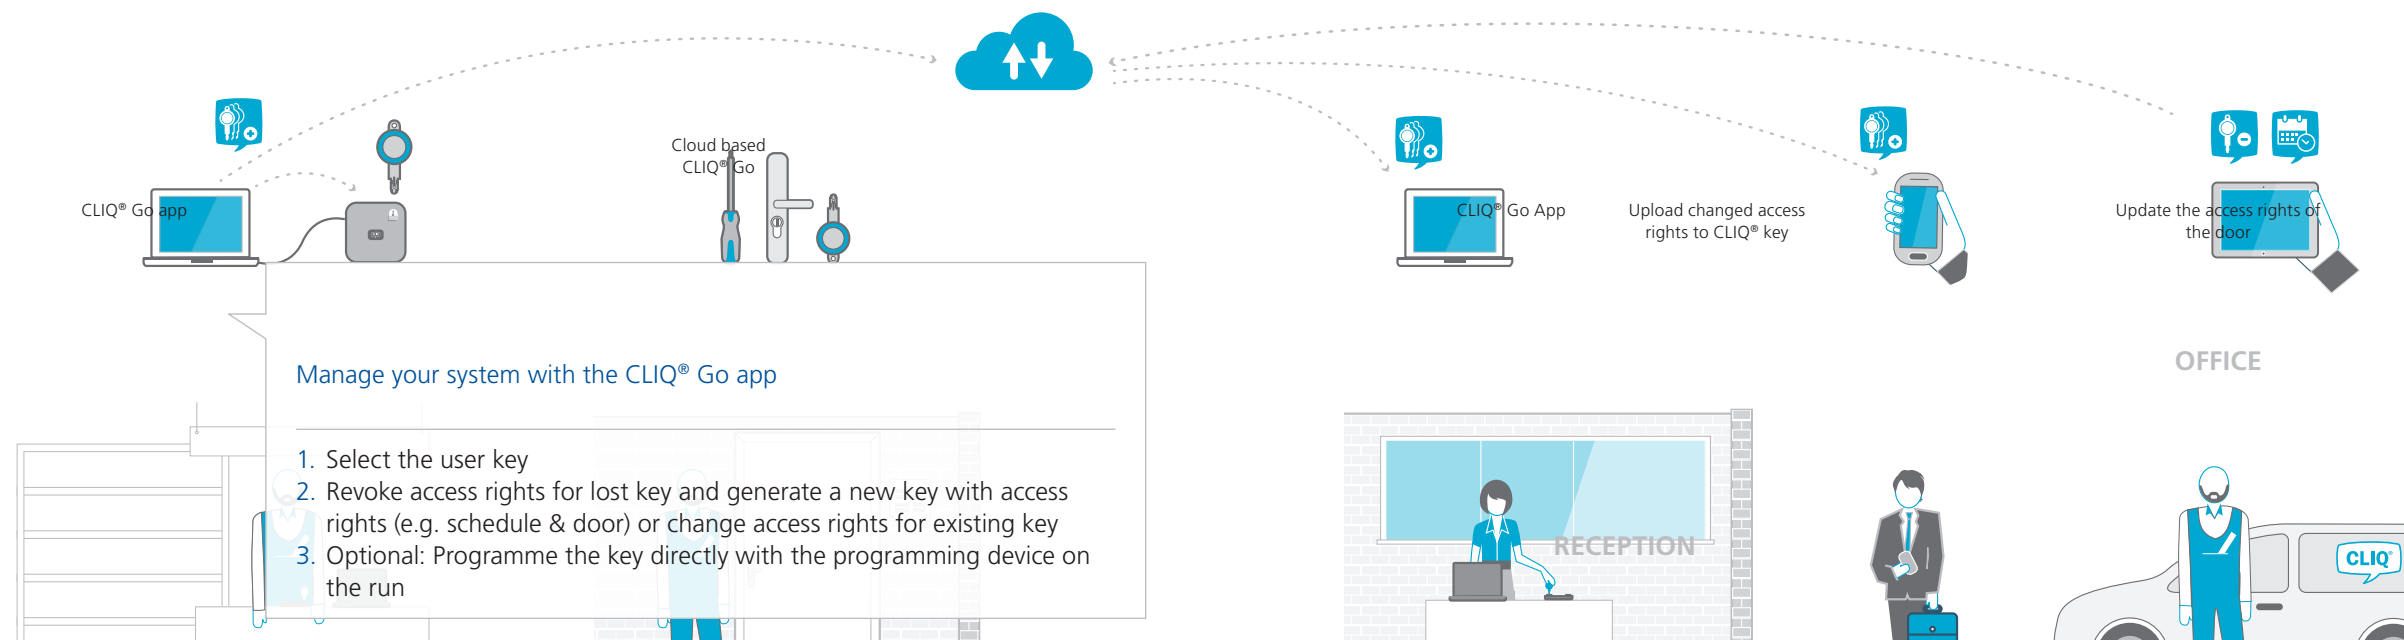

How does it work?