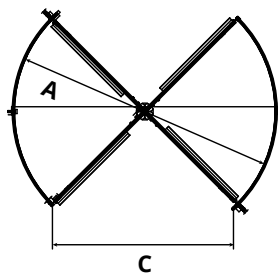

Doors outside these dimensions are available on request, please consult your Boon Edam representative for more information.

TECHNICAL SPECIFICATIONS

Power Supply: 110-240 VAC, 50/60 Hz

Motor: AC motor, 3-phase

Power Consumption

Operating: 100W

Stationary: 75W

Ambient Temperature: -20°C to +50°C

Fuse: External power supply fused with 16A slow

LEVEL UP OPTIONS

- Rigid or fully framed collapsible door set
- Low torque drive unit with Speed Control
- Positioning, Power assist and Speed Control Unit (PPS)
- Idle speed
- Direction sensitive motion detectors
- Push-button, temporary low speed
- Safety Plus Package for applications where a higher level of safety is required
- Remotely controlled locking
- Air curtains or heater
- Floor mats

NIGHT LOCKING OPTIONS

- External night locking doors
- Automatic night locking doors
- Mechanical lock (door wings)
- Bi-stable lock (only on automatic model)
- Authorised night entry (only on automatic model)