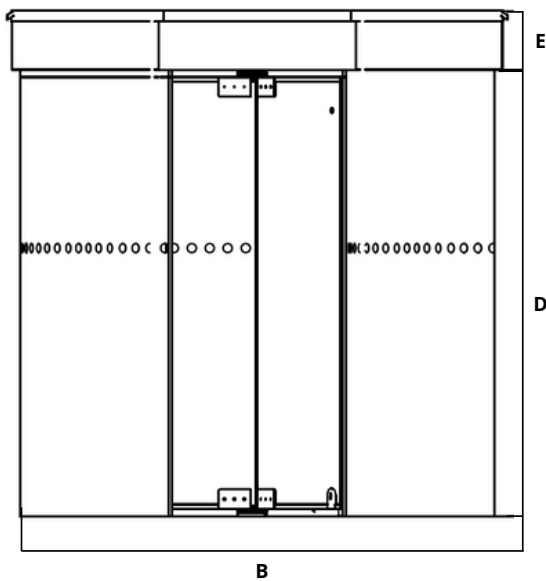

Doors outside these dimensions are available on request, please consult your Boon Edam representative for more information.

TECHNICAL SPECIFICATIONS

Power Supply: 110-240 VAC, 50/60 Hz

Motor: AC motor, 3-phase

Power Consumption

Operating: 100W

Stationary: 75W

Ambient Temperature: -20°C to +50°C

Fuse: External power supply fused with 16A slow

LEVEL UP OPTIONS

- Rigid or fully framed collapsible door set
- Low torque drive unit with Speed Control
- Positioning, Power assist and Speed Control Unit (PPS)
- Idle speed
- Direction sensitive motion detectors
- Push-button, temporary low speed
- Safety Plus Package for applications where a higher level of safety is required
- Remotely controlled locking
- Air curtains or heater
- Floor mats

NIGHT LOCKING OPTIONS

- External night locking doors
- Automatic night locking doors
- Mechanical lock (door wings)
- Bi-stable lock (only on automatic model)
- Authorised night entry (only on automatic model)