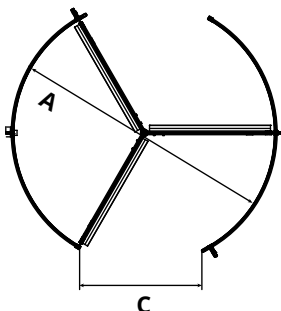

Doors outside these dimensions are available on request, please consult your Boon Edam representative for more information.

TECHNICAL SPECIFICATIONS

Power Supply: 110-240 VAC, 50/60 Hz

Motor: AC motor, 3-phase

Power Consumption

Operating: 100W

Stationary: 75W

Ambient Temperature: -20°C to +50°C

Fuse: External power supply fused with 16A slow

LEVEL UP OPTIONS

- Rigid or fully framed collapsible door set
- Low torque drive unit with Speed Control
- Positioning, Power assist and Speed Control Unit (PPS)
- Idle speed
- Direction sensitive motion detectors
- Push-button, temporary low speed
- Safety Plus Package for applications where a higher level of safety is required
- Remotely controlled locking
- Air curtains or heater
- Floor mats

NIGHT LOCKING OPTIONS

- External night locking doors
- Automatic night locking doors
- Mechanical lock (door wings)
- Bi-stable lock (only on automatic model)
- Authorised night entry (only on automatic model)