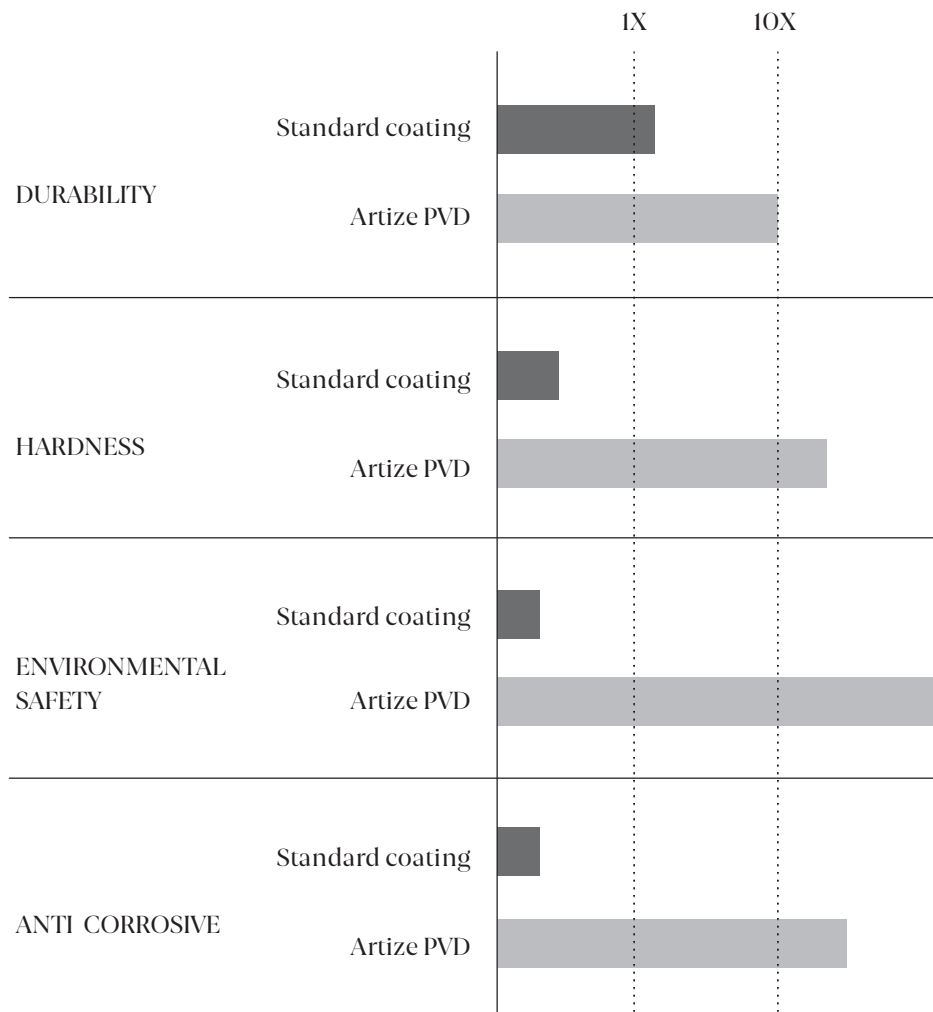

The very same creative idea is applied to the whole VIC collection: pure lines and understated shapes are combined with decorative refined details. The design of the ceramic collection is based on essential geometries, perfect circles and straight lines, but the detailing is transforming a modern shape into a sophisticated object. The simplicity of the faucet spout and body contrasts with the detailed aesthetic of the classic handles and flanges. Each item in VIC collection echoes and complements one another, to create an immersive and holistic bathing experience."

Claudia Danelon & Federico Meroni

VIC in
Gold Bright PVD (GBP)

VIC in
Blush Gold Bright PVD (BGP)

Finishing technology

THE POWER OF PVD

PVD coatings (Physical Vapor Deposition) are superficial metal coatings in the form of extremely thin films, deposited with highly innovative technologies. Artize's PVD techniques are made to last forever.