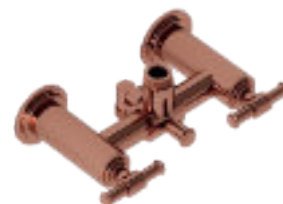

Bath & Shower Mixer with Wall Bracket for Hand Shower, Wall Mounted

VIC-BGP-503275

H Type Bath and Shower Mixer (Without Shower & Shower Hose)

VIC-BGP-503277

4-Hole Bath & Shower Mixer, Deck Mounted

VIC-BGP-503215