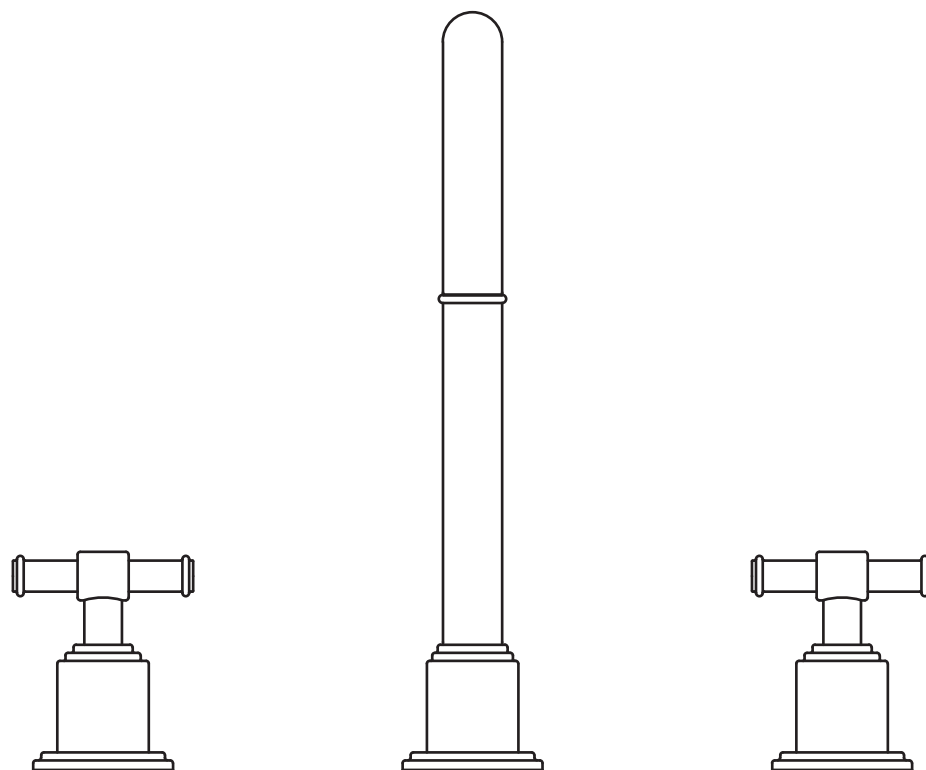

On the next page: wall-hung ceramic WC and bidet. Single lever bidet mixer faucet. Toilet brush holder, toilet paper holder, soap dispenser with towel holder. Vic control plate. Below: single lever basin mixer faucet. Wall-hung ceramic basin 70cm.

VIC

Artize

On the left: overhead round shower, thermostatic shower mixer, hand shower with coordinated hook. Chrome (CHR) finish.

Seen here: single lever high neck basin mixer faucet. Table top round ceramic basin 40cm. Single towel rail 60cm long. Soap dispenser and tumbler. Chrome (CHR) finish.