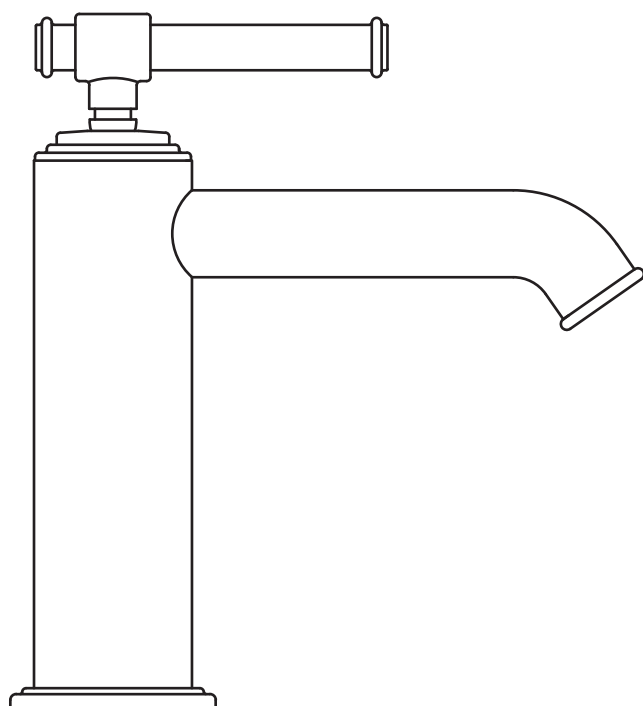

ECLECTIC

Classic inspiration is brought right up to date with details and materials. Elegant design and precious details are the features of Vic collection, which is perfect either for classic or more contemporary interiors. The black matt is a smooth and tactile finish, able to adapt to timeless architectural atmospheres. Black is not just a colour, it is a symbol of style, charm and refinement, Black is poetic, as painter Pierre-Auguste Renoir said: black is the queen of all colours.