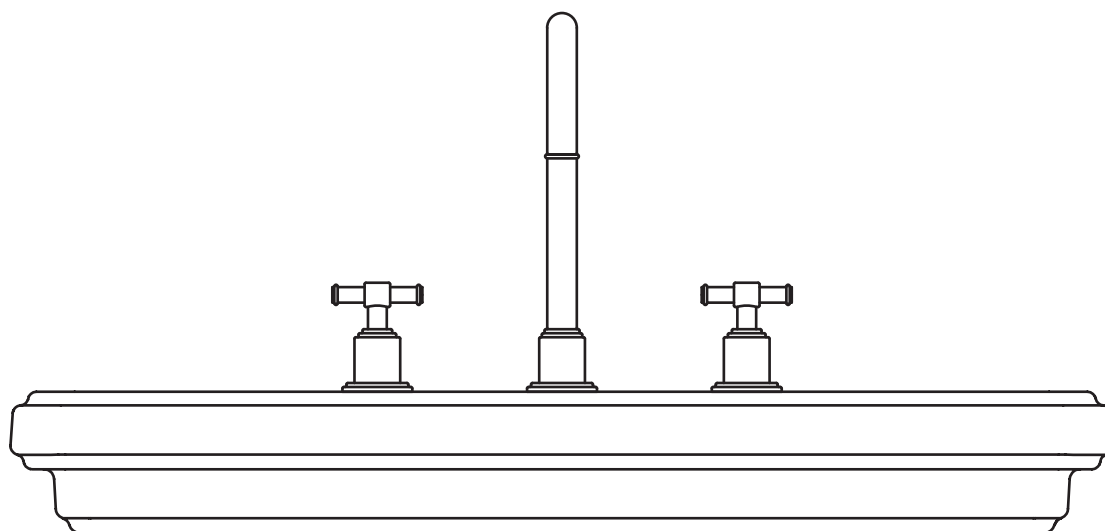

CLASSIC

Fusion between the contemporary refinement and the elegance of the past. The original imprinting of victorian details mixed with modern shapes and proportions, make Vic a great timeless classic in the bathroom and offers versatility thanks to its enriched purity. Vic dressed in gold bright PVD finish creates an extremely warm and luxurios atmosphere.