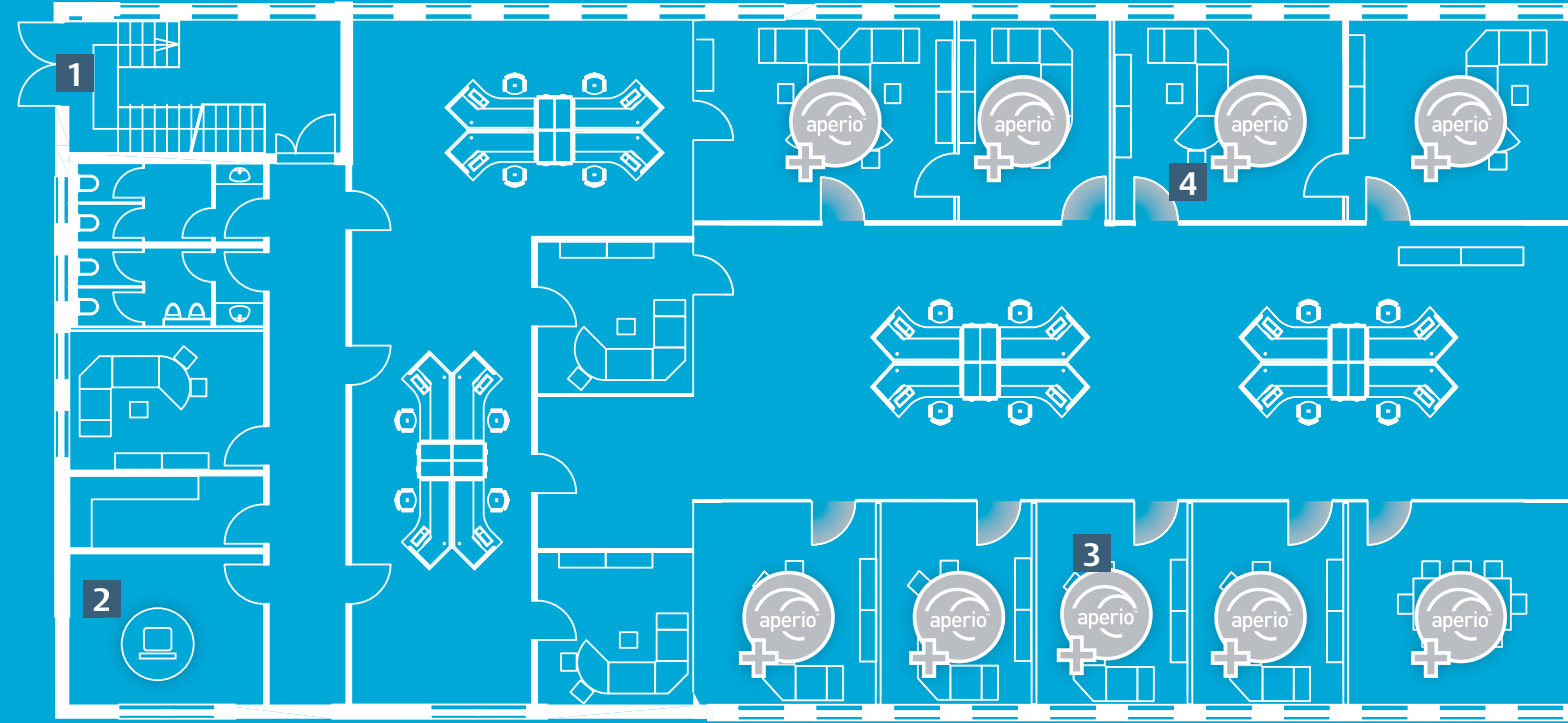

Your security environment

You need to add doors to your new or existing access control system but you ...

- don't want to wire doors
- need simple, economical installation
- want to keep existing user credentials and software
- would like to forget mechanical keys
- wish online and offline door control
- want to save time and money

Aperio™ wireless lock technology is designed for you. Aperio™ is the most cost effective and convenient way to enhance your existing security.

Your future with Aperio™

The cost effective way to expand your system with additional doors.

Aperio™: the new global technology from ASSA ABLOY. With Aperio™ mechanical locks can be wirelessly linked to a new or existing access control system without any need to modify existing doors. At the heart of Aperio™ is a short distance encrypted wireless communication protocol linked to an online electronic access control system.

1. Aperio™ Highlights at a glance:
2. single management interface for all EAC doors
   - no need to modify existing doors during installation
   - reduces the risk of lost credentials
   - replaces mechanical keys with RFID cards
   - supports standard RFID technologies
   - uses standard mechanical locks
   - fits all common lock cases and profiles
   - versions for fire, escape routes etc