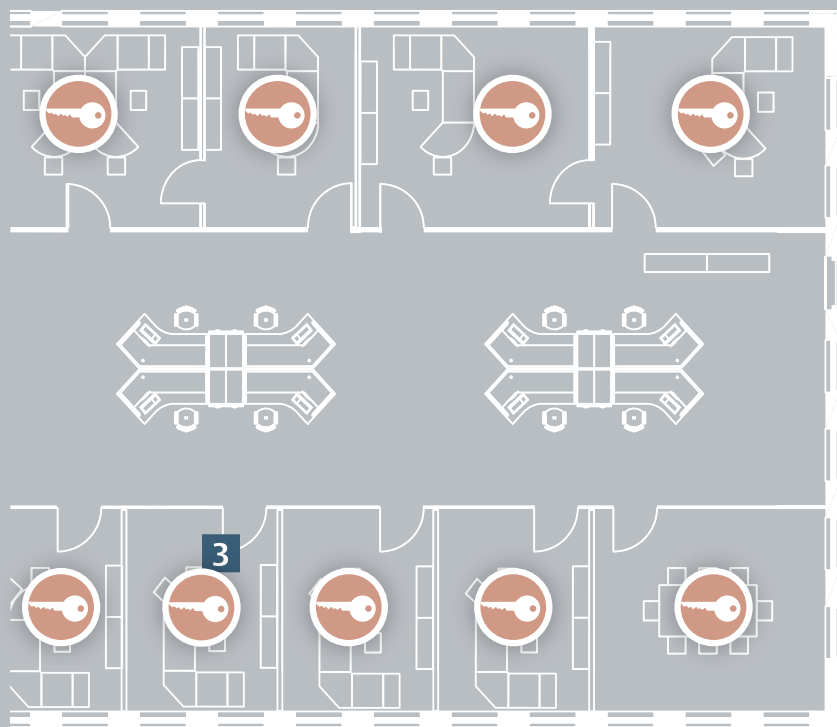

The problems of mechanical doors in your security system

Cost intensive administration of two security systems: access control system and mechanical locking system, plus other problems:

- no EAC connection possible
- no RFID cards/credentials
- no audit trails possible
- lost keys

3

- problem of lost keys and the need to use two credentials (for example keys plus cards for the main entrance)
- no integration into the existing access control system possible
- high installation costs to upgrade with wired EAC solution.

ASSA ABLOY is the global leader in door opening solutions, dedicated to satisfying end-user needs for security, safety and convenience

ASSA ABLOY

www.assaabloy.com/aperio

ASSA ABLOY Access Control
Willenhall
West Midlands
WV13 3PW
United Kingdom
www.assaabloy.co.uk/aperio

We reserve the right to make technical modifications. Version: UK PRO TECHNOLOGY 04 2012 ENG

Cut the cables – go wireless with Aperio™

ASSA ABLOY

Worldwide available access control technology

The global leader in door opening solutions