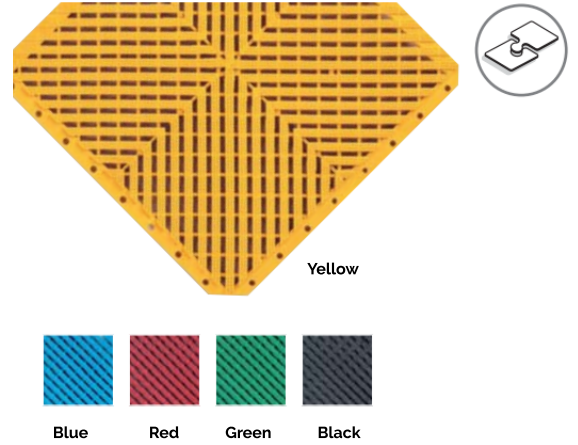

Green

Mahogany

Beige

Gauge
8mm

WIDTH: 60cm or 91cm
ROLL LENGTH: 10 metres long
COLOUR: Green, Mahogany, Beige & White

CROSSGRIP

CROSSGRIP roof walkway matting provides all weather safe access on flat roofs for maintenance of roof services. Crossgrip does not react with vinyl roofing membranes whilst providing continual protection to the roof's covering from pedestrian traffic. It is UV resistant, impervious to all weathers and, due to its open grid design, provides permanent slip resistance even in areas where water may pool. Crossgrip is lightweight and flexible enabling it to contour to bumps and ensuring quick and easy installation. The matting is maintenance free and its lifespan will equal or exceed that of modern flat roofing materials.

Gauge
14mm

WIDTH: 60cm, 91cm or 122cm
ROLL LENGTH: 10 metres long
COLOUR: Battleship Grey

FIRMGRIIP

Firmagrip is the ideal matting to provide a slip-resistant surface in areas where there is a high volume of pedestrian traffic or wheeled traffic activity. The matting is designed with a close mesh format which ensures stability, permits spillages to drain through but avoids fall through of small components. Classified R11, V10 Firmagrip is highly slip-resistant and suitable for wheeled traffic. Also resistant to oils and chemicals.

Green

Red

Black

Gauge
14mm

WIDTH: 60cm, 91cm or 122cm
ROLL LENGTH: 10 metres long
COLOUR: Red, Green & Black

SUREFLOOR

Surefloor interlocking vinyl safety flooring tiles offer excellent multi-directional slip resistance in both wet and dry conditions, exceptional value for money, attractive appearance, simple maintenance and good resistance to oil, grease and most acids and detergents. Surefloor has an ingeniously designed open construction ribbed surfacing and texture, giving advanced underfoot safety in wet areas and other areas where slip and fall accidents can occur.