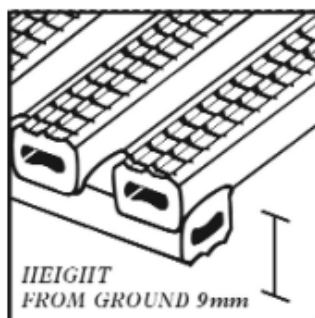

Heronair is made from extremely hardwearing flexible PVC – with tubular top surface and underbars designed to create maximum ‘cushion’ comfort underfoot. The matting is highly slip-resistant, insulating and economical. Impervious to wet, mildew, most acids and oils. Liquid spills drain away. Heronair Contours to uneven floor surfaces, with no fixing required

WIDTH: 50cm, 75cm or 100cm

ROLL LENGTH: 10 metres long **COLOUR:** Black

Gauge
9mm