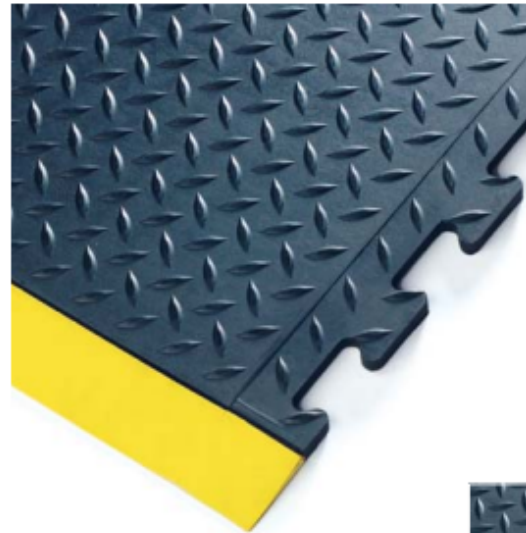

ROLL SIZES:

6m x 120cm 22.8m x 90cm 22.8m x 120cm

COLOURS:

Black with Yellow borders only.

FATIGUE-SAVER

FATIGUE-SAVER is an extra large heavy duty rubber open construction mat with bevelled anti-trip edging and built-in drainage. Specially designed to offer both anti-fatigue standing comfort and improved slip resistant safety underfoot. FATIGUE-SAVER mats are available in a choice of two qualities, "Standard" (Black) or "Oil & Grease Resistant" (Terracotta). Both qualities are manufactured from cushioning resilient rubber, which enhances anti-fatigue properties and also assists in the unlikely event of trips or falls, besides reducing the risk of breakages to valuable products, tools etc.

Terracotta

MAT SIZES: 3.05m x 91cms
COLOURS: Standard Quality in Black
 Oil & Grease Resistant Quality in Terracotta

Gauge
12mm

FATIGUE-CHECKER

Plain Black

"FATIGUE-CHECKER" is an advanced stand alone/modular interlocking rubber anti-fatigue runner matting system with a superior slip-resistant diamond chequerplate design traction surfacing, sensational underfoot "airpocket" cushioning comfort and bevelled anti-trip safety edging, plus the optional extra of special yellow "safety alert" borders.