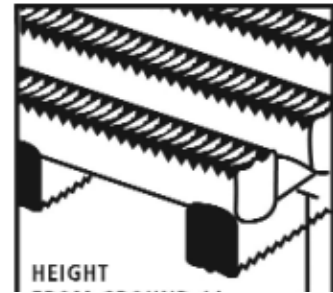

Green

Mahogany

Beige

Gauge
8mm

WIDTH: 60cm or 91cm
ROLL LENGTH: 10 metres long
COLOUR: Green, Mahogany, Beige & White

CROSSGRIP

CROSSGRIP roof walkway matting provides all weather safe access on flat roofs for maintenance of roof services. Crossgrip does not react with vinyl roofing membranes whilst providing continual protection to the roof's covering from pedestrian traffic. It is UV resistant, impervious to all weathers and, due to its open grid design, provides permanent slip resistance even in areas where water may pool. Crossgrip is lightweight and flexible enabling it to contour to bumps and ensuring quick and easy installation. The matting is maintenance free and its lifespan will equal or exceed that of modern flat roofing materials.

Gauge
14mm

WIDTH: 60cm, 91cm or 122cm
ROLL LENGTH: 10 metres long
COLOUR: Battleship Grey

FIRMGRIIP

Firmagrip is the ideal matting to provide a slip-resistant surface in areas where there is a high volume of pedestrian traffic or wheeled traffic activity. The matting is designed with a close mesh format which ensures stability, permits spillages to drain through but avoids fall through of small components. Classified R11, V10 Firmagrip is highly slip-resistant and suitable for wheeled traffic. Also resistant to oils and chemicals.