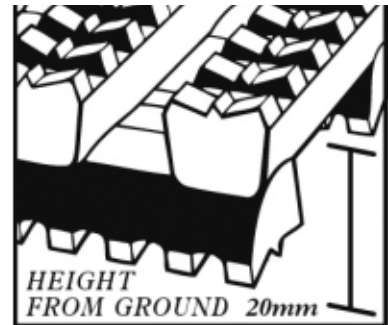

FLEXIGRID

Flexigrid is a new hardwearing matting for heavy industrial areas ideal for use where a production process can generate dirt, grime and spillages of liquids and metal chips. An extra aggressive slip-resistant tread pattern (DIN 51130 R11) ensures safety underfoot whilst its flexible grid construction reduces fatigue and makes it comfortable to stand on. Flexigrid 2002 is able to cope with the heaviest of spillages or harshest of applications, and is resistant to acids, oils and most chemicals. Made from recycled factory waste & is also recyclable at end of Flexigrid's use

Gauge
20 mm

WIDTH: 60cm or 91cm
#ROLL LENGTH: 10m or 5 metres long
COLOUR: Black

FLEXIGRID 2002 MODULES

Heavy duty industrial matting.

WIDTH: 60cm or 91cm
LENGTH: 1.8m metres long
COLOUR: Black