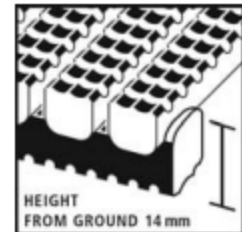

FIRMGRIIP

Firmagrip is the ideal matting to provide a slip-resistant surface in areas where there is a high volume of pedestrian traffic or wheeled traffic activity. The matting is designed with a close mesh format which ensures stability, permits spillages to drain through but avoids fall through of small components. Classified R11, V10 Firmagrip is highly slip-resistant and suitable for wheeled traffic. Also resistant to oils and chemicals.

Green