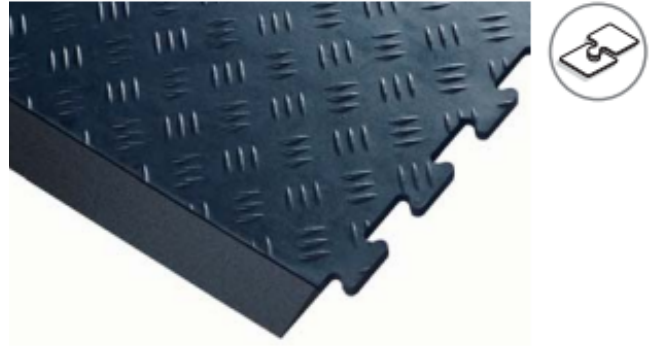

ANTI-FATIGUE

WORKWELL

Multi-directional slip-resistant Chequered "diamond plate" surfacing giving excellent traction and improved safety. Moulded rubber "air pockets" on the underside of "WORKWELL" provide superb cushioning underfoot comfort to standing operatives. Solid anti-trip bevelled edging considerably reduces any danger of tripping. The modular interlocking matting system consists of main central sections and finishing end sections, Ensuring maximum flexibility in length of runner.

MAIN CENTRAL "WORKWELL" MAT SECTION

SIZE: 71cm x 100cm, with bevelled anti-trip edges on two side edges only & interlocking system on both ends.

END "WORKWELL" MAT SECTION

SIZE: 71cm x 33cm, with bevelled anti-trip edges on two sides and one end and interlocking system on the other end.

COLOUR: Black.