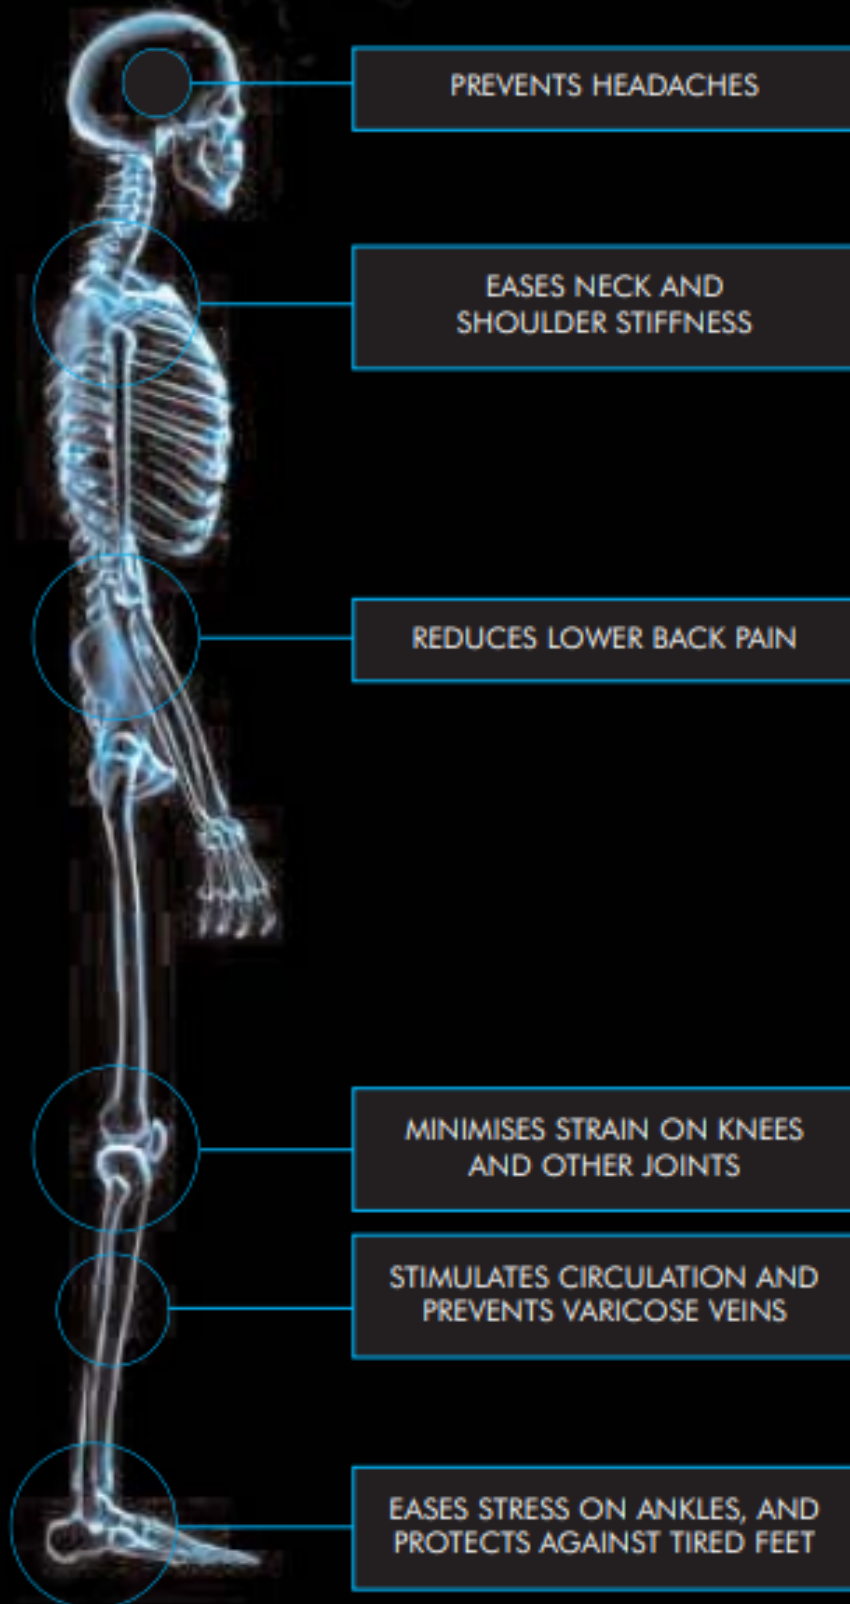

A photograph of a person's feet wearing brown shoes, standing on a green duckboard mat. The mat has a circular pattern of raised bumps. A yellow safety line is visible on the floor. In the background, a blue pallet jack is partially visible. The image is overlaid with a black triangle in the top right and a yellow triangle in the bottom left.

Jaymart

**Anti-Fatigue
&
Duckboard
Matting**

Jaymart

Stand...

Jaymart's range of anti-fatigue matting is the best way of keeping both your employee's and your profits in good condition.

There is plenty of evidence of the tiredness, pain and other physical problems that standing still for a long time can inflict on various parts of the body; so Jaymart's anti-fatigue matting has been developed to encourage foot movement in people who for whatever reason find themselves standing up for extend periods of time.

When people shift their feet they expand and contract their leg muscles, keeping the blood circulating in their legs and feet, and greatly reducing their chances of suffering muscular problems or varicose veins as a result. This foot movement also has the effect of altering people's posture enough that they avoid putting prolonged pressure on the same muscles and joints, thereby preventing muscle spasms, tension and pain.