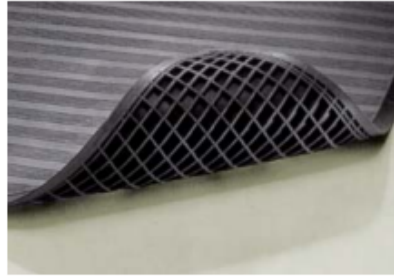

Gauge
23mm

GRANDSTAND

Grandstand is a classic anti-fatigue matting with a ribbed easy to clean surface and a honeycomb air cellular underside. Suitable for use behind shop counters, by industrial machines etc. Available in both stand alone and interlocking formats with bevelled edging where appropriate.