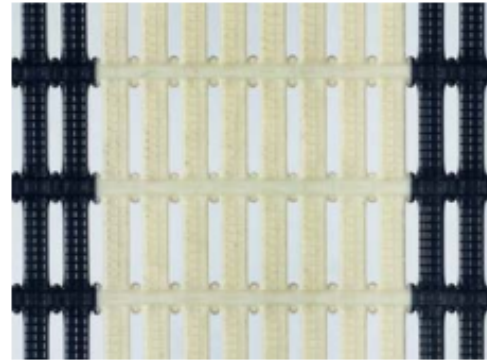

Blue

Red

Gauge
6mm

WIDTH: 60cm or 91cm
ROLL LENGTH: 10 metres long
COLOUR: Blue, Green, Red, Powder Blue & Canvas

FLOORLINE PHOTO-LUMINESCENT

FLOORLINE PHOTO-LUMINESCENT is a specially manufactured version of Floorline, incorporating a photo-luminescent light emitting band to provide escape route and safety marking when lighting fails. Tested to DIN67510 Part 4 after glow properties (15.5/1.65 – 239/w-k).

Green

Mahogany

Beige

Gauge
8mm

WIDTH: 60cm or 91cm
ROLL LENGTH: 10 metres long
COLOUR: Green, Mahogany, Beige & White

CROSSGRIP

CROSSGRIP roof walkway matting provides all weather safe access on flat roofs for maintenance of roof services. Crossgrip does not react with vinyl roofing membranes whilst providing continual protection to the roof's covering from pedestrian traffic. It is UV resistant, impervious to all weathers and, due to its open grid design, provides permanent slip resistance even in areas where water may pool. Crossgrip is lightweight and flexible enabling it to contour to bumps and ensuring quick and easy installation. The matting is maintenance free and its lifespan will equal or exceed that of modern flat roofing materials.