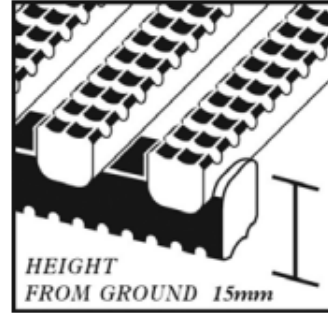

WIDTH: 50cm, 75cm or 100cm

ROLL LENGTH: 10 metres long **COLOUR:** Black

Gauge
9mm

VYNAGRIP

Red

Black

Blue

Similar to Heronrib, Vynagrip shares all the same properties but is even tougher. A rugged "go anywhere" duckboard matting, Vynagrip has a whole host of optional extras to enable the user to customise the matting to his own particular requirements. Accessories include floor hooks, bevelled edge kits and connector clips.