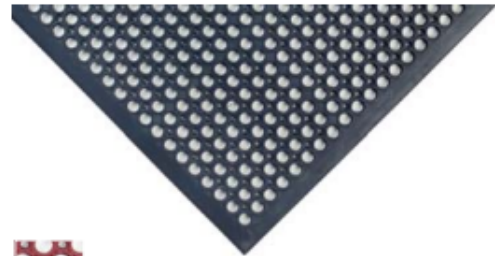

COLOUR: Black.

Gauge
12mm

TOPDECK

Octagonal design, open construction, all-purpose rubber anti-fatigue safety mats with moulded bevelled anti-trip edges 13mm thick. Topdeck mats are specially designed for commercial and industrial workstations for standing operatives. The open construction permits easy drain-through and dirt, catchment, etc.