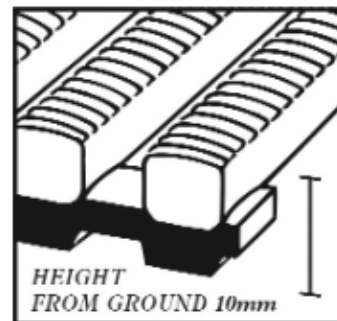

Gauge
11mm

Two colour combinations available by special order, against quotation.

DUCKBOARD MATTING

HERONRIB 2000

Charcoal Gray

HERONRIB 2000 is the ideal self-draining safety matting for all sports and leisure surroundings. It is made from strong yet flexible PVC sections with channelled underbars for increased multi-directional drainage of large amounts of water. Heronrib 2000 contains Sanitized anti-bacterial and anti-fungal additives and with its embossed, slip-resistant surface it is warm, hygienic and comfortable to stand on even with bare feet. Heronrib 2000 is easily cut to shape and size and is effective both indoors or outdoors. (Please note external UV resistance cannot be guaranteed in red colour.)