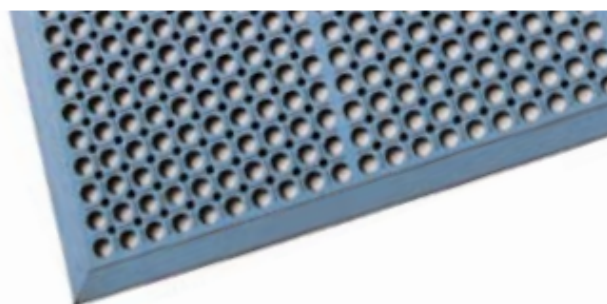

Gauge
12mm

A FREESTANDING MAT
M30 - 79cm x 71cm

B CENTRE SECTION
SIZE: M31 - 79cm x 71cm

C END SECTION SIZE:
SIZE: M32 - 79cm X 71cm

COLOUR: Black only

SAFE-N-SOUND

Combined anti-fatigue/duckboard "SAFE-N-SOUND" is an extra long rubber open construction roll form duckboarding, specially designed to provide anti-slip safety and anti-fatigue underfoot cushioning. "SAFE-N-SOUND" has built-in drainage and also provides excellent slip-resistant in wet, oily or greasy floor areas.

Gauge
12mm

ROLL SIZE: 10.6m x 91cm

COLOURS: Black or Oil and Grease resistant Terracotta.

TREADLOCK

Treadlock is a superior quality interlocking rubber duckboard safety matting with bevelled edging. Large cylindrical holes and raised underside facilitate the drainage of spillages and the trapment of swarf, dirt etc below the main walking surface of the matting. Treadlock mats keep feet away from hard, wet or damp floors and the superb resilience of the rubber reduces the risk of back complaints, while cushioning falls, reducing breakages of valuable components. Treadlock mats and matting are supplied in a choice of "standard" rubber (Black) or special "oil and greaseproof" nitrile rubber (Terracotta) qualities.