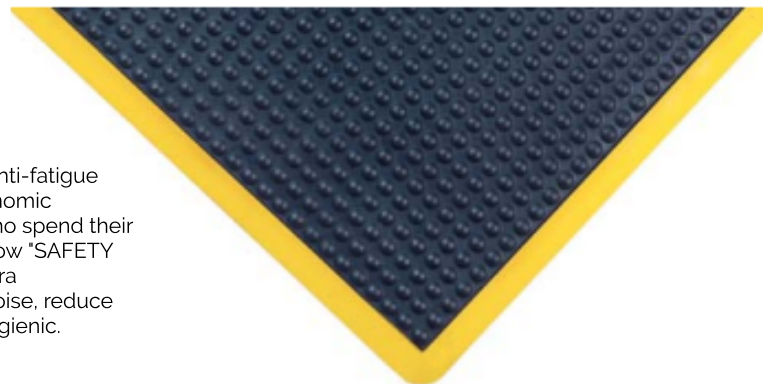

Plain Grey Plain Brown Plain Black

PEBBLE GRAINED

Plain Grey Plain Brown Plain Black

"SOFT FOOT" is a pebble grained or standard ribbed anti-slip closed-cell air cushioned vinyl foam anti-fatigue workstation standing matting (looselay). Soft Foot is an ergonomically designed, economical solution for improving workers comfort and productivity. Recommended uses include industrial work stations, checkout and service counters, exhibition stands etc. Mats and rolls have sealed anti-trip bevelled edging on all sides for increased safety. (N.B. Cut lengths can have the ends bevelled to create mats or rolls of any length up to 18.2m).

STANDBY

The "STANDBY" bubbled rubber ergonomic anti-fatigue standing mat provides superb scientific ergonomic under-foot cushioning comfort to all those who spend their working days on their feet. All come with Yellow "SAFETY ALERT" anti-trip bevelled edges. They are extra hardwearing, insulate against cold, deaden noise, reduce breakages and are easy to keep clean and hygienic.