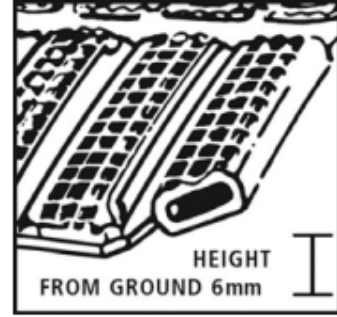

DUCKBOARD MATTING

FLOORLINE

Canvas Green