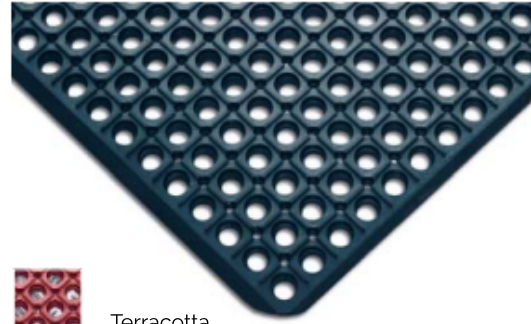

ROLL SIZES:

6m x 120cm 22.8m x 90cm 22.8m x 120cm

COLOURS:

Black with Yellow borders only.

FATIGUE-SAVER

FATIGUE-SAVER is an extra large heavy duty rubber open construction mat with bevelled anti-trip edging and built-in drainage. Specially designed to offer both anti-fatigue standing comfort and improved slip resistant safety underfoot. FATIGUE-SAVER mats are available in a choice of two qualities, "Standard" (Black) or "Oil & Grease Resistant" (Terracotta). Both qualities are manufactured from cushioning resilient rubber, which enhances anti-fatigue properties and also assists in the unlikely event of trips or falls, besides reducing the risk of breakages to valuable products, tools etc.

Terracotta

MAT SIZES: 3.05m x 91cms
COLOURS: Standard Quality in Black
 Oil & Grease Resistant Quality in Terracotta

Gauge
12mm

FATIGUE-CHECKER

Plain Black

"FATIGUE-CHECKER" is an advanced stand alone/modular interlocking rubber anti-fatigue runner matting system with a superior slip-resistant diamond chequerplate design traction surfacing, sensational underfoot "airpocket" cushioning comfort and bevelled anti-trip safety edging, plus the optional extra of special yellow "safety alert" borders.

MAT SIZES:
SINGLE INDIVIDUAL MAT Size 70cm x 78cm x 12mm thick with bevelled anti-trip edges on all 4 sides.
SYSTEM MATS Interlocking system to enable users to create mats of any length.
(a) CENTRE SECTION Size 70cm x 78cm x 12mm thick, with bevelled anti-trip edges on two side edges only and interlocking system on both ends.
(b) END SECTION Size 70cm x 78cm x 12mm thick, with bevelled anti-trip edging on two sides and one end and interlocking system on the other end.
COLOURS: Available in plain Black or Black with Yellow "Safety Alert" bevelled edges.