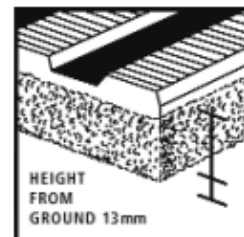

Size 70cm x 78cm x 12mm thick, with bevelled anti-trip edges on two side edges only and interlocking system on both ends.

(b) END SECTION

Size 70cm x 78cm x 12mm thick, with bevelled anti-trip edging on two sides and one end and interlocking system on the other end.

Grey

ROLL SIZE: 10m x 100cm

COLOURS: Blue & Grey

Blue

Gauge
13mm

SOFT-FOOT

Black with Yellow Safety Borders

RIBBED