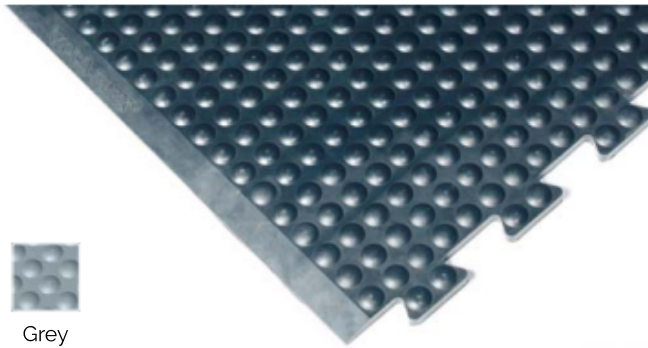

...and deliver

The result of all this is that people are happier, their energy levels are higher, they work better for longer and productivity is increased: it has, in fact, been shown that people who stand working up can reduce their levels of fatigue by up to 50% simply by standing on anti-fatigue matting.

ANTI-FATIGUE

AIR-GO

Grey

Airgo is an ergonomic Scandinavian bubble design rubber anti-fatigue standing mat providing maximum relief for those whose jobs require prolonged periods standing i.e. Assembly lines, packing stations, cash desks, milling machines/ lathes oil areas, mail rooms, shop counters, industrial work areas. Airgo is manufactured from Nitrile rubber and is resistant to most oils and grease.