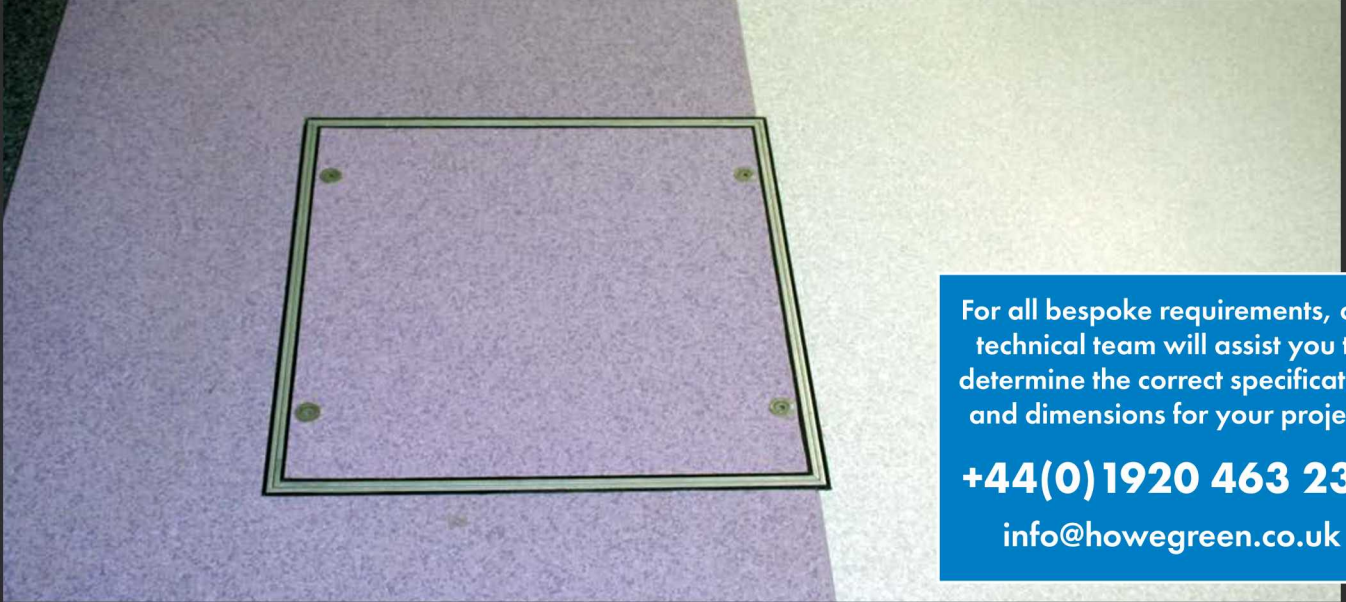

Visedge® Series FLOOR ACCESS COVERS

For all bespoke requirements, our technical team will assist you to determine the correct specification and dimensions for your project.

+44(0)1920 463 230
info@howegreen.co.uk

Visedge® Series For Flexible Floor Finishes

- » SINGLE COVER
- » DUCT COVER
- » MULTIPART COVER

flexible floor finishes

pedestrian traffic

SAFE ACCESS ALL AREAS

» VISEEDGE SERIES SPECIFICATION

Floor Finishes:	All types of flexible sheet flooring, including PVC, vinyl, rubber, linoleum and some carpets.
Performance:	Pedestrian traffic (including wheeled trolleys, sack trucks etc.) only.
Features & Benefits:	<p>Can be fitted quickly and unobtrusively, ensuring minimum disruption.</p> <p>The PVC extrusion is locked to the frame sections, bonded and welded to the cut edge of the sheet flooring. This creates a flat, hygienic and permanent joint.</p> <p>The aluminium and steel construction is tough, light and corrosion resistant.</p> <p>Crimped corners allow the cover and frame to lie completely flat.</p> <p>The unique Howe Green double seal construction forms the most positive seal to drainage, electrical and other ducts.</p> <p>Provides easy access to underfloor services using lifting keys.</p> <p>Trade mark registration numbers 000807842 (EU) and 00001471054 (UK).</p>
Weight:	Approx. 30kg/m ² .

» VISEEDGE SERIES SIZES

Cover Type	Depth		Clear Internal Opening		Overall Frame Size	
	Overall Frame Depth	Maximum Flooring Thickness	Minimum Dimensions	Maximum Dimensions	Minimum Dimensions	Maximum Dimensions
SINGLE	50 mm	2 - 4 mm	150 mm	1000 - 1200 mm	237 mm	1137 - 1337 mm
DUCT	50 mm	2 - 4 mm	150 mm span	1000 mm span	237 mm span Any length	1337 mm span Any length
MULTIPART	50 mm	2 - 4 mm	As required	As required	As required	As required