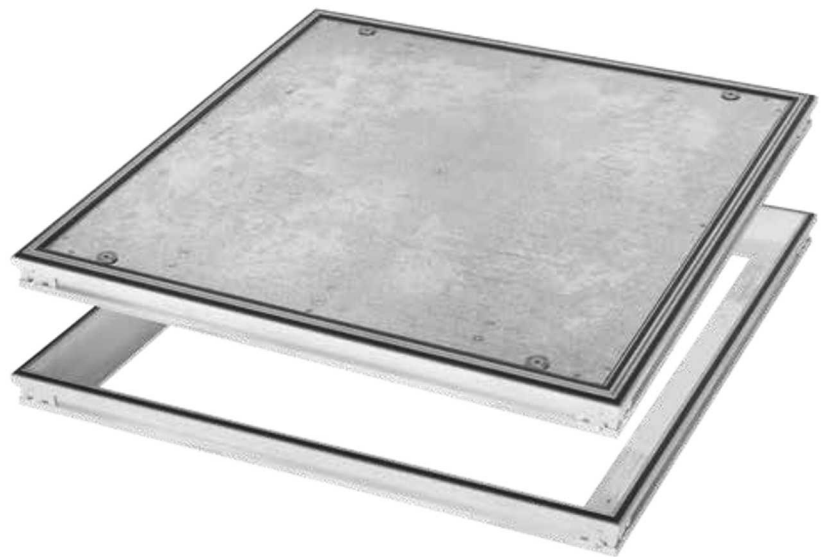

Visedge® Series FLOOR ACCESS COVERS

For all bespoke requirements, our technical team will assist you to determine the correct specification and dimensions for your project.

+44(0)1920 463 230
info@howegreen.co.uk

Visedge® Series For Flexible Floor Finishes

- » SINGLE COVER
- » DUCT COVER
- » MULTIPART COVER

flexible floor finishes

pedestrian traffic

SAFE ACCESS ALL AREAS

» VISEEDGE SERIES SPECIFICATION

Floor Finishes:	All types of flexible sheet flooring, including PVC, vinyl, rubber, linoleum and some carpets.
Performance:	Pedestrian traffic (including wheeled trolleys, sack trucks etc.) only.
Features & Benefits:	<p>Can be fitted quickly and unobtrusively, ensuring minimum disruption.</p> <p>The PVC extrusion is locked to the frame sections, bonded and welded to the cut edge of the sheet flooring. This creates a flat, hygienic and permanent joint.</p> <p>The aluminium and steel construction is tough, light and corrosion resistant.</p> <p>Crimped corners allow the cover and frame to lie completely flat.</p> <p>The unique Howe Green double seal construction forms the most positive seal to drainage, electrical and other ducts.</p> <p>Provides easy access to underfloor services using lifting keys.</p> <p>Trade mark registration numbers 000807842 (EU) and 00001471054 (UK).</p>
Weight:	Approx. 30kg/m ² .

» VISEEDGE SERIES SIZES

Cover Type	Depth		Clear Internal Opening		Overall Frame Size	
	Overall Frame Depth	Maximum Flooring Thickness	Minimum Dimensions	Maximum Dimensions	Minimum Dimensions	Maximum Dimensions
SINGLE	50 mm	2 - 4 mm	150 mm	1000 - 1200 mm	237 mm	1137 - 1337 mm
DUCT	50 mm	2 - 4 mm	150 mm span	1000 mm span	237 mm span Any length	1337 mm span Any length
MULTIPART	50 mm	2 - 4 mm	As required	As required	As required	As required