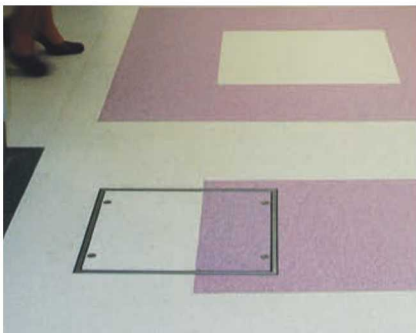

Visedge® Series For Flexible Floor Finishes

- » SINGLE COVER
- » DUCT COVER
- » MULTIPART COVER

flexible floor finishes

pedestrian traffic

SAFE ACCESS ALL AREAS

» VISEEDGE SERIES SPECIFICATION

Floor Finishes:	All types of flexible sheet flooring, including PVC, vinyl, rubber, linoleum and some carpets.
Performance:	Pedestrian traffic (including wheeled trolleys, sack trucks etc.) only.
Features & Benefits:	<p>Can be fitted quickly and unobtrusively, ensuring minimum disruption.</p> <p>The PVC extrusion is locked to the frame sections, bonded and welded to the cut edge of the sheet flooring. This creates a flat, hygienic and permanent joint.</p> <p>The aluminium and steel construction is tough, light and corrosion resistant.</p> <p>Crimped corners allow the cover and frame to lie completely flat.</p> <p>The unique Howe Green double seal construction forms the most positive seal to drainage, electrical and other ducts.</p> <p>Provides easy access to underfloor services using lifting keys.</p> <p>Trade mark registration numbers 000807842 (EU) and 00001471054 (UK).</p>
Weight:	Approx. 30kg/m ² .

» VISEEDGE SERIES SIZES

Cover Type	Depth		Clear Internal Opening		Overall Frame Size	
	Overall Frame Depth	Maximum Flooring Thickness	Minimum Dimensions	Maximum Dimensions	Minimum Dimensions	Maximum Dimensions
SINGLE	50 mm	2 - 4 mm	150 mm	1000 - 1200 mm	237 mm	1137 - 1337 mm
DUCT	50 mm	2 - 4 mm	150 mm span	1000 mm span	237 mm span Any length	1337 mm span Any length
MULTIPART	50 mm	2 - 4 mm	As required	As required	As required	As required