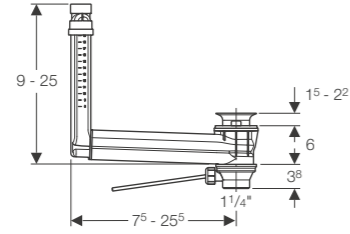

BUTTON WASTE

Geberit washbasin connector clou with lever actuation for basins with no overflow

Art. no.
152.018.00.1