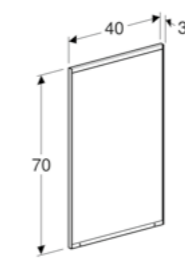

40cm Option Plus illuminated mirror
W 40 / D 3.5 / H 70cm
With direct and indirect lighting, dimmable and antimist function.
Art. no.
501.070.00.1