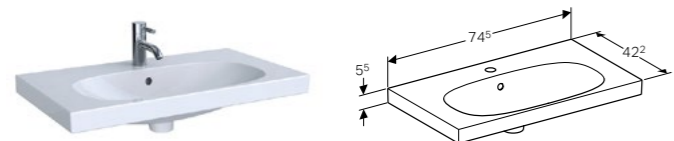

75cm washbasin, small projection, shelf surface
W 74.5 / D 42.2 / H 5.5cm
Can be installed with a washbasin cabinet, visible overflow.

Art. no.	Product Description
500.632.01.2	Centred tap hole