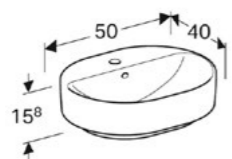

Elliptic lay-on basin
W 50 / D 40cm
Art. no. 500.775.01.2 **Product Description** One tap hole with overflow
500.776.01.2 One tap hole without overflow