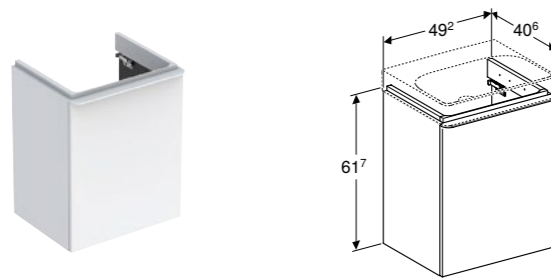

Cabinet for 50cm handrinse basin, with one soft closing mechanism door
W 49.2 / D 40.6 / H 61.7cm
Wall mounted, integrated handle, moisture resistant, delivered pre-assembled.
Art. no. 500.363.00.1 **Product Description** White right hand door
500.363.JK.1 Lava right hand door
500.363.JL.1 Sand right hand door
500.363.JR.1 Hickory right hand door
500.364.00.1 White left hand door
500.364.JK.1 Lava left hand door
500.364.JL.1 Sand left hand door
500.364.JR.1 Hickory left hand door