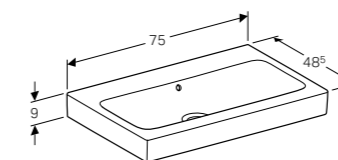

75cm washbasin

W 75 / D 48.5 / H 9cm

Washbasin with visible overflow, can be installed with a washbasin cabinet.

Art. no.	Product Description
124075000	Centred tap hole
124078000	Without tap hole