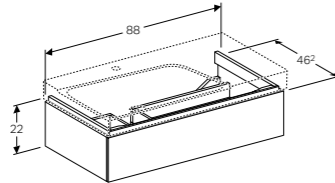

Cabinet for 90cm washbasin, with one drawer

W 88 / D 46.2 / H 22cm

Wall mounted, opened using push to open mechanism, moisture resistant, LED lighting, delivered pre-assembled.

Art. no.	Product Description
500.514.01.1	White, siphon cut out right
500.514.43.1	Scultura grey, siphon cut out right
500.514.00.1	Matt grey, siphon cut out right