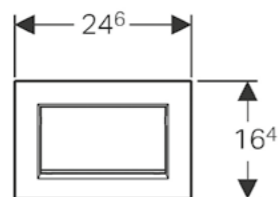

Geberit Sigma30

W 24.6 / D 1.2 / H 16.4cm

Art. no.	Product Description
115.893.KJ.1	Anti-tamper white / gloss chrome
115.893.KX.1	Anti-fingerprint, anti-tamper chrome brushed / gloss chrome
115.893.KY.1	Anti-tamper gloss chrome / chrome brushed
115.893.JT.1	Anti-fingerprint coating / matt white / gloss chrome / matt white
115.893.14.1	Anti-fingerprint coating / matt black / gloss chrome / matt black
115.893.45.1	Gold plated