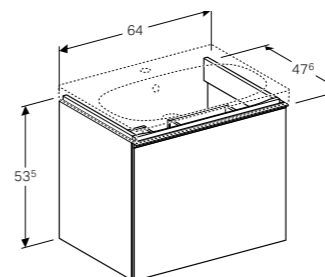

Cabinet for 65cm washbasin, with one drawer and internal drawer
W 64 / D 47.6 / H 53.5cm

Wall mounted, opening via handle, drawer with soft closing mechanism, moisture resistant, delivered pre-assembled.

Art. no.	Product Description
500.610.01.2	White
500.610.JK.2	Lava
500.610.JL.2	Sand
500.610.16.1	Black