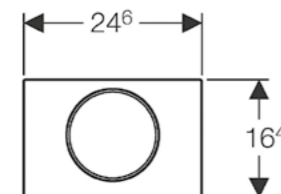

Art. no.	Product Description
115.758.KJ.5	White / gloss chrome / white
115.758.KK.5	White / gold-plated / white
115.758.KL.5	White / matt chrome / matt chrome
115.758.KH.5	Gloss chrome / matt chrome / gloss chrome
115.758.KN.5	Matt chrome / gloss chrome / matt chrome
115.758.KM.5	Black / gloss chrome / black
115.758.SN.5	Anti-fingerprint stainless steel brushed / polished / brushed
115.758.JT.5	Anti-fingerprint coating / Matt white/gloss chrome/ matt white
115.758.14.5	Anti-fingerprint coating / Matt black/gloss chrome/ matt black
115.787.SN.5	Anti fingerprint & anti vandal stainless steel brushes / polished / brushed
155.758.JQ.5	Anti fingerprint matt chrome