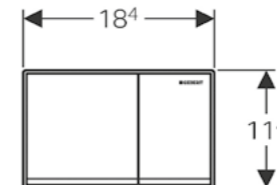

Geberit Omega60

W 18.4 / D 2.4 - 9 / H 11.4cm

Art. no.	Product Description
115.081.SI.1	White glass
115.081.SQ.1	Umber glass
115.081.SJ.1	Black glass
115.081.GH.1	Chrome brushed

Geberit Omega70

W 11.2 / D 0.9 / H 5cm
For furniture. Solid wall version also available.