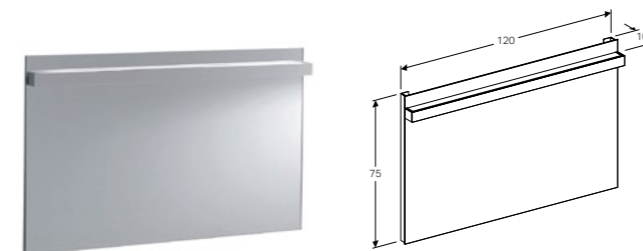

120cm mirror with functional lighting
W 120 / D 10.4 / H 75cm
Mechanical switch, adjustable lamp, LED lighting.

Art. no.	Product Description
840720000	40 W, 368 lm