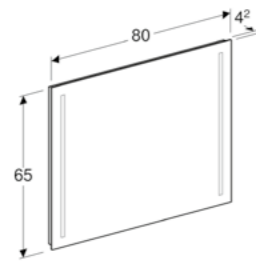

80cm mirror with functional side lighting
W 80 / D 4.2 / H 65cm
Mechanical switch, LED lighting.
Art. no.
500.588.00.1