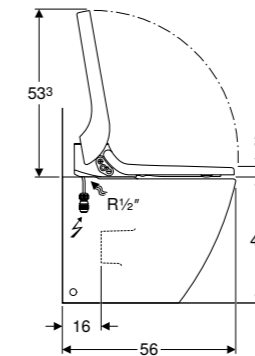

Design cover