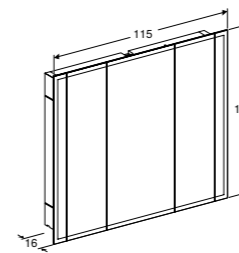

115cm mirror cabinet

W 115 / D 16 / H 100cm

Integrated LED lighting with three doors.

Art. no.	Product Description
500.496.00.1	Mirrored inside and outside