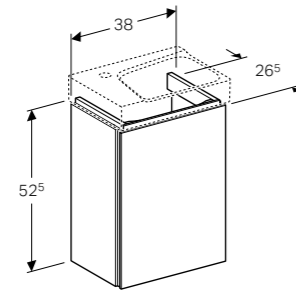

Cabinet for 40cm handrinse basin, with one door

W 38 / D 26.5 / H 52.5cm

Wall mounted, left or right hinge side, moisture resistant, delivered pre-assembled.

Art. no.	Product Description
500.502.01.1	White
500.502.43.1	Scultura grey
500.502.00.1	Matt grey