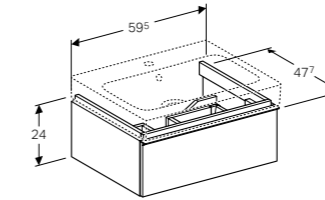

Cabinet for 60cm washbasin, with one drawer

W 59.5 / D 47.7 / H 24cm

Wall mounted, handle included, drawer with soft closing mechanism, delivered pre-assembled.

Art. no.	Product Description
840260000	White
841262000	Natural oak
841261000	Lava