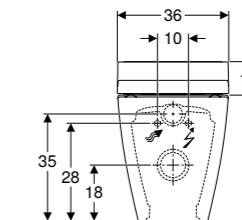

Geberit AquaClean Tuma Comfort Floorstanding
W 36 / D 56 / H 43cm
Complete solution.

Art. no.	Product Description
146.320.11.1	White alpine

NEW