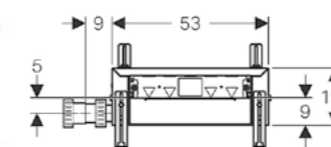

WALL DRAIN

Geberit wall drain

The Geberit wall drain is available in different designs to match your bathroom.

Art. no.	Product Description
457.538.00.1	Geberit Kombifix frame for shower, with wall drain, floor construction height from 90cm
154.340.FW.1	Collector profile for Geberit wall drain for shower: L115cm
154.336.FW.1	Ready-to-fit set for Geberit wall drain, made of stainless steel
154.337.FW.1	Ready-to-fit set for Geberit wall drain, made of stainless steel, screwable
154.335.11.1	Ready-to-fit set for Geberit wall drain, made of plastic, white
154.335.21.1	Ready-to-fit set for Geberit wall drain, made of plastic, gloss chrome
154.338.00.1	Ready-to-fit set for Geberit wall drain, tile-bearing, without frame
154.339.00.1	Ready-to-fit set for Geberit wall drain, tile-bearing, multi-piece