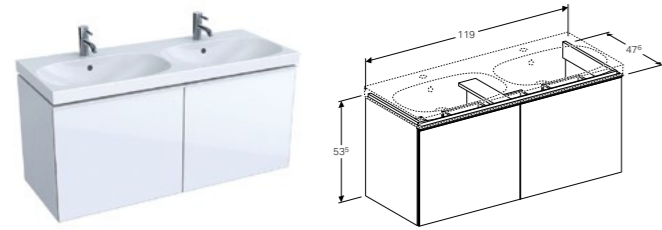

Cabinet for 120cm double washbasin, with two drawers
W 119 / D 47.6 / H 53.5cm
Wall mounted, opening via handle, delivered pre-assembled.

Art. no.	Product Description
500.613.01.2	White
500.613.JK.2	Lava
500.613.JL.2	Sand
500.613.16.1	Black