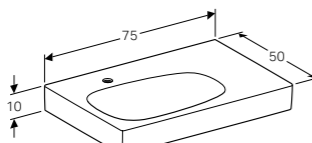

75cm washbasin with shelf surface
W 75 / D 50 / H 10cm

Washbasin without overflow, with ceramic cover cap, available with Clou overflow system or running waste with free outlet, asymmetrical, can be installed with a washbasin cabinet.

Art. no.   **Product Description**
500.545.01.1   Left hand tap hole, shelf space right
500.546.01.1   Right hand tap hole, shelf space left