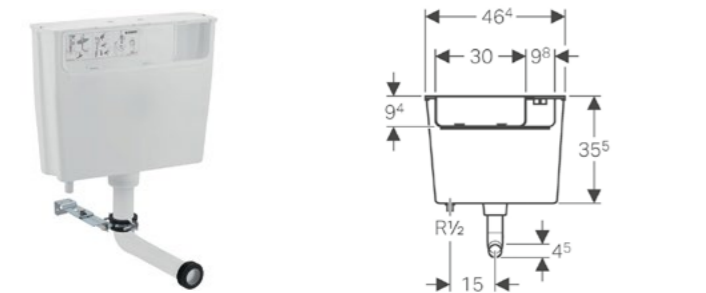

Art. no.	Product Description
109.205.00.1	Installation height 82cm

Geberit low-height furniture cistern, 6/3 litres, pneumatic flush actuation, complete with Type 01 button, gloss chrome

Art. no.	Product Description
109.724.21.2	Installation height 79cm