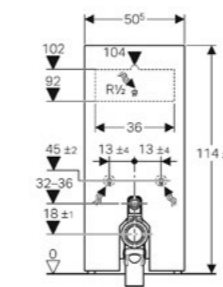

Geberit Monolith
W 50.5 / D 10.6 / H 114cm
Floor standing toilet, height 114cm.

Art. no.	Product Description
131.033.SJ.5	Black
131.033.SQ.5	Umber
131.033.TG.5	Sand
131.033.SI.5	White