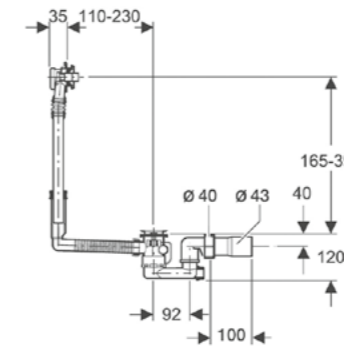

Towel rails and towel hooks

W 7.5 / D 18 / H 10.2cm

- | Art. no. | Product Description |
|--------------|---------------------|
| 500.647.JK.2 | Lava |

ACCESSORIES

Geberit bathtub drain with turn handle actuation
With ready-to-fit-set and straight connector:
gloss chrome-plated.