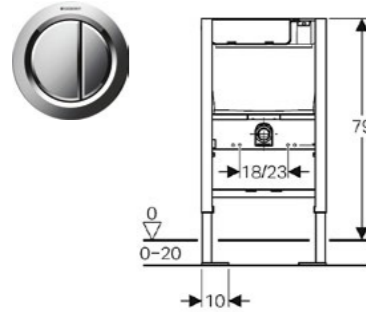

Geberit Duofix frame for wall-hung toilet, 79cm, with low-height furniture cistern

Art. no.	Product Description
111.206.21.2	Duofix element for wall-hung WC, 79 cm, with low-height furniture cistern, remote flush actuation type 01
111.207.00.2	Duofix element for wall-hung WC, 79 cm, with low-height furniture cistern