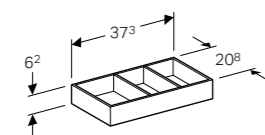

38cm organising box
W 37.3 / D 20.8 / H 6.2cm
Can be combined with side cabinet with two drawers.

Art. no. Product Description
500.527.00.1 H-partition