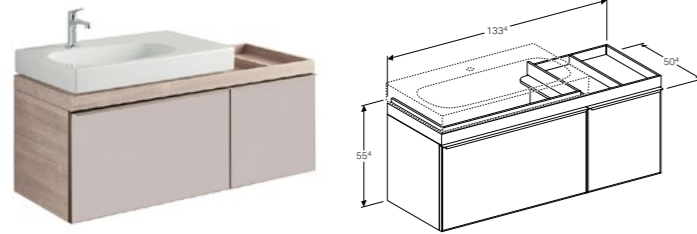

Cabinet for 90cm washbasin, with two drawers and shelf surface

W 133.4 / D 50.4 / H 55.4cm

Wall mounted, opening via handle, drawer with soft closing mechanism, can be equipped with feet, front panel made of glass, frame made of metal, delivered pre-assembled.

Art. no.	Product Description
500.567.JI.1	Taupe, beige oak, right
500.567.JJ.1	Black, grey-brown oak, right
500.568.JI.1	Taupe, beige oak, left
500.568.JJ.1	Black, grey-brown oak, left