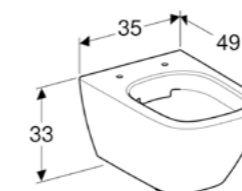

Wall-hung toilet Rimfree®, short projection

W 35 / D 49 / H 33 cm

Wall-hung fully shrouded, short projection toilet pan, 6/4 litre, hidden fastening.

Art. no.	Product Description
500.379.01.1	White