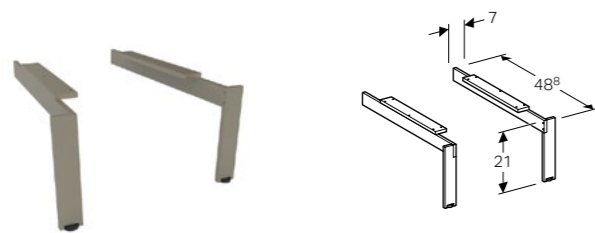

Set of feet
W 7 / D 48.8 / H 21cm

Set of 2 pieces.

Art. no.   **Product Description**
500.573.39.1   Champagne