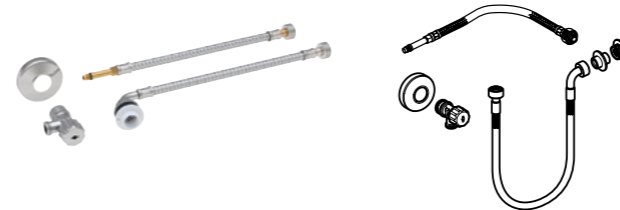

Conventional water supply connection set for Geberit AquaClean Sela
Art. no.
147.025.00.1