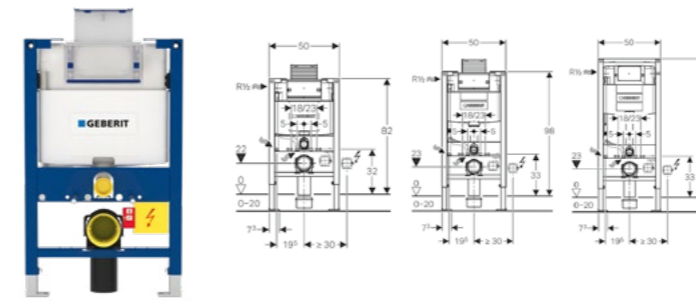

Geberit low-height furniture cistern, 6/3 litres, pneumatic flush actuation for single or dual flush buttons

Art. no.	Product Description
109.721.00.2	Installation height 79cm

GEBERIT FRAMES

Geberit Duofix toilet frame with Omega cistern 12cm