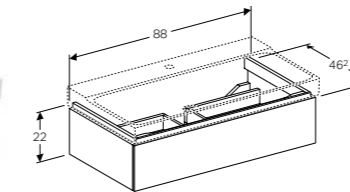

Cabinet for 40cm handrinse basin, with one door

W 38 / D 26.5 / H 52.5cm

Wall mounted, left or right hinge side, moisture resistant, delivered pre-assembled.

Art. no.	Product Description
500.502.01.1	White
500.502.43.1	Scultura grey
500.502.00.1	Matt grey