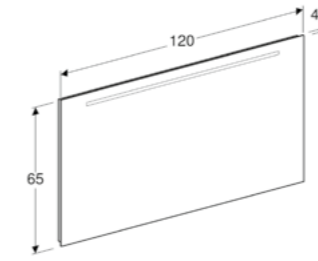

120cm mirror with functional lighting from the top
W 120 / D 4.2 / H 65cm
Mechanical switch, LED lighting.
Art. no.
500.585.00.1