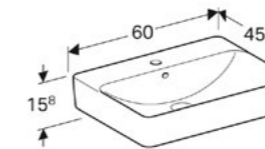

Rectangular lay-on basin
W 60 / D 45cm
Art. no. 500.780.01.2 **Product Description** One tap hole with overflow
500.781.01.2 One tap hole without overflow