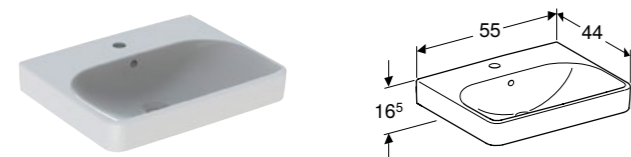

55cm square washbasin
W 55 / D 44 / H 16.5cm
Visible overflow, can be installed with cabinet for basin.
Art. no. 500.259.01.1 **Product Description** Centred tap hole
501.574.00.1 Without tap hole