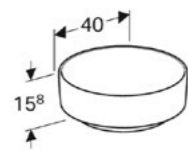

Round lay-on basin
Dia 40cm
Art. no. 500.768.01.2 **Product Description** No tap hole without overflow