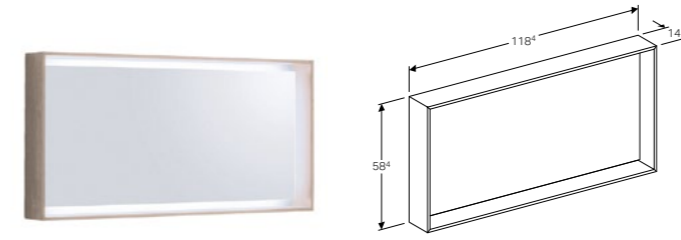

120cm mirror with ambient lighting
W 118.4 / D 14 / H 58.4cm

Mirror surface with LED light strip integrated in frame, light operated by wall switch, frame made of wood.

Art. no.   **Product Description**
500.570.JI.1   Beige Oak
500.570.JJ.1   Grey-brown Oak