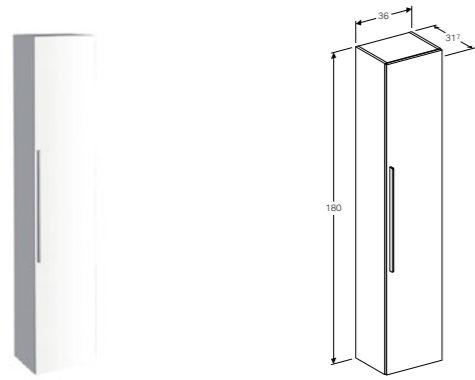

180cm tall cabinet with one door
W 36 / D 31.7 / H 180cm
Wall mounted, opening via handle, with one fixed shelf, with four movable shelves, left or right hinge side, delivered pre-assembled.

Art. no.	Product Description
840000000	White
841002000	Natural oak
841001000	Lava