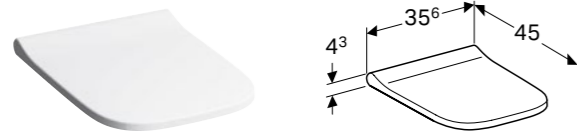

Art. no.	Product Description
500.379.01.1	White

Square drawer insert low

W 32.3 / D 15 / H 5.9cm

T-partition suitable for Smyle units

Art. no.
500.678.00.1

Toilet seat, wrap over
 W 35.6 / D 45 / H 4.3cm
 Hinges made of metal, slim design, overlapping lid
Art. no. **Product Description**
 500.238.01.1 White
 500.237.01.1 White, soft closing
 500.687.01.1 White, soft closing, quick release