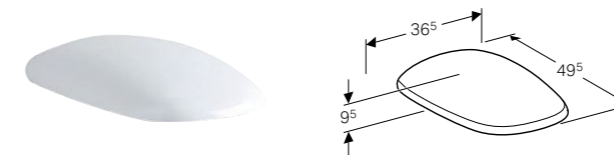

Toilet seat, soft closing mechanism
W 36.5 / D 49.5 / H 9.5cm

Hinges made of metal, overlapping toilet lid.

Art. no.   **Product Description**
500.540.01.1   White