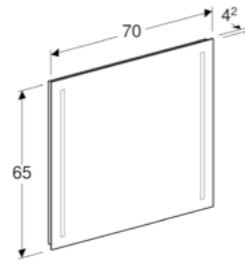

70cm mirror with functional side lighting
W 70 / D 4.2 / H 65cm
Mechanical switch, LED lighting.
Art. no.
500.587.00.1