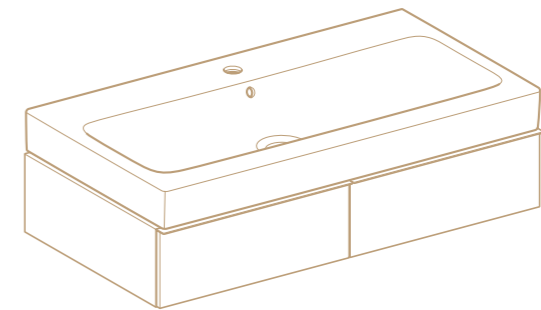

Soft closing drawers Soft closing Moisture resistant Ground clearance

GEBERIT **ICON**

DESIGN

CLEANLINESS

SPACE-SAVING

THE ASPIRE COLLECTION

GEBERIT ICON

The bathroom is a reflection of your personality. The Geberit iCon bathroom series is as multifaceted as people's individual tastes. An extensive range of ceramic products and bathroom furniture in a clear modern design language provides maximum design flexibility. The Geberit iCon series shines with its linear design and impressive versatility. **The all-rounder in flexible bathroom design.**