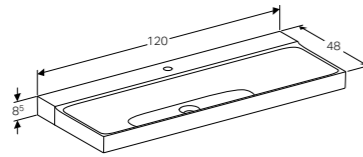

120cm washbasin

W 120 / D 48 / H 8.5cm

Washbasin without overflow, available with Clou overflow system on centred tap hole only or drain with running waste, can be installed with a washbasin cabinet.

Art. no.	Product Description
500.551.01.1	Centred tap hole
500.552.01.1	Without tap hole
500.550.01.1	Right hand and left hand tap hole