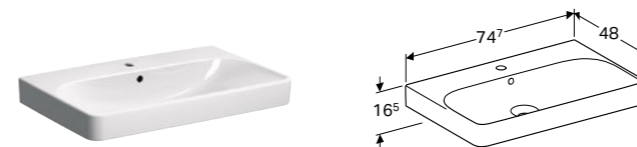

75cm square washbasin
W 74.7 / D 48 / H 16.5cm
Visible overflow, can be installed with cabinet for basin.
Art. no. 500.249.01.1 **Product Description** Centred tap hole