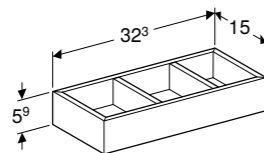

Square drawer insert low

W 32.3 / D 15 / H 5.9cm

H-partition suitable for Smyle units

Art. no.
500.677.00.1