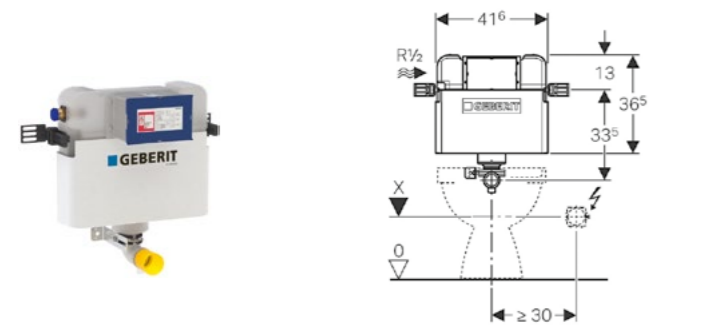

Geberit Kappa concealed cistern 15cm, 6/3 litres

Art. no.	Product Description
109.205.00.1	Installation height 82cm