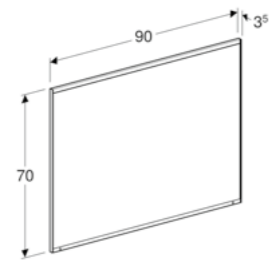

90cm Option Plus illuminated mirror
W 90 / D 3.5 / H 70cm
With direct and indirect lighting, dimmable and antimist function.
Art. no.
501.073.00.1