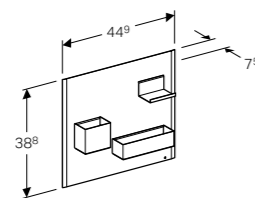

45cm board with storage magnets

W 44.9 / D 7.5 / H 38.8cm

Storage boxes of different sizes, storage boxes fixed with magnets.

Art. no.	Product Description
500.649.01.2	White board, lava box
500.649.JK.2	Lava board, lava box
500.649.JL.2	Sand board, lava box
500.649.16.1	Black board, lava box