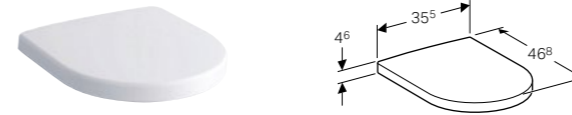

Toilet seat

W 35.5 / D 46.8 / H 4.6cm

Hinges made of metal, overlapping toilet lid.

Art. no.   **Product Description**
574120000   White
574130000   White, soft closing