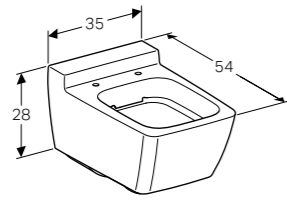

Wall-hung toilet, Rimfree®

W 35 / D 54 / H 28cm

Washdown toilet pan, 6/4 litre or 4/2.6 litre, hidden fastening.

Art. no.	Product Description
500.500.01.1	White