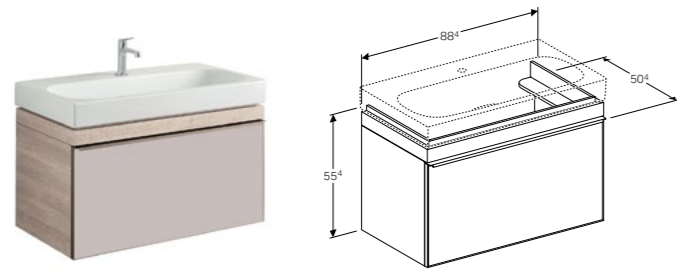

Cabinet for 90cm washbasin, with one soft closing mechanism drawer

W 88.4 / D 50.4 / H 55.4cm

Wall mounted, opening via handle, can be equipped with feet, front panel made of glass, frame made of metal, delivered pre-assembled.

Art. no.	Product Description
500.559.JI.1	Taupe, beige oak
500.559.JJ.1	Black, grey-brown oak