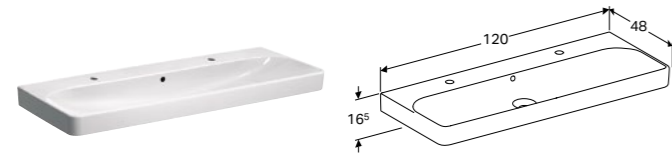

120cm square washbasin
W 120 / D 48 / H 16.5cm

Visible overflow, can be installed with cabinet for washbasin.

Art. no.	Product Description
500.253.01.1	Right and left tap hole
500.226.01.1	Centred tap hole
500.225.01.1	Without tap hole