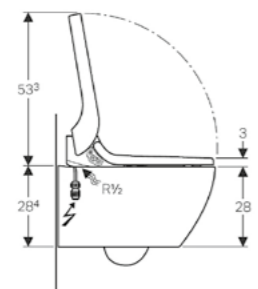

Design cover

NEW

Geberit AquaClean Tuma Comfort
W 36 / D 55.3 / H 44.6cm
Complete wall-hung solution.

Art. no.	Product Description
146.290.11.1	White alpine
146.290.SI.1	White glass
146.290.SJ.1	Black glass
146.290.FW.1	Stainless steel brushed