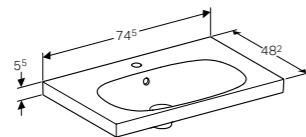

75cm washbasin, with shelf surface

W 74.5 / D 48.2 / H 5.5cm

Can be installed with a washbasin cabinet, visible overflow.

Art. no.   **Product Description**
500.622.01.2   Centred tap hole