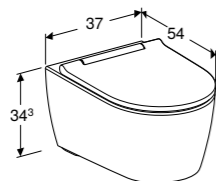

130cm mirror cabinet

W 130 / D 16 / H 100cm

Integrated LED lighting with three doors.

Art. no.	Product Description
500.487.00.1	Mirrored inside and outside

Wall-hung toilet

W 37 / D 54 / H 34.3cm

Shrouded pan with TurboFlush technology.
WC seat included with design cover.