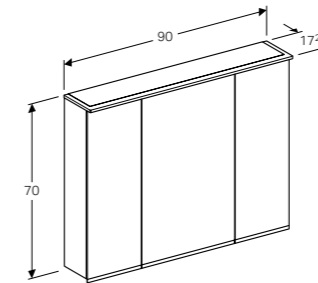

Option plus 90cm mirror cabinet with functional and ambient lighting, three doors
W 90 / D 17.2 / H 70cm
LED lighting, indirect lighting, touch sensor switch for the upper light, touch sensor switch for the bottom light, power socket, USB port, mirrored body, mirrored back side, doors mirrored on both sides, movable shelves. The Option Plus mirror cabinets also include a magnetic accessory holder.
Art. no.
500.596.P5.1