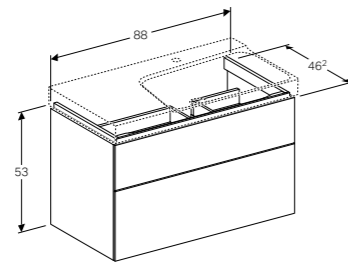

Cabinet for 90cm washbasin, with two drawers

W 88 / D 46.2 / H 53cm

Wall mounted, opened using push to open mechanism, moisture resistant, LED lighting, delivered pre-assembled.

Art. no.	Product Description
500.515.01.1	White, siphon cut out left
500.515.43.1	Scultura grey, siphon cut out left
500.515.00.1	Matt grey, siphon cut out left