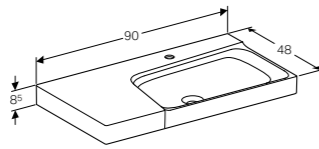

90cm washbasin with shelf surface

W 90 / D 48 / H 8.5cm

Washbasin without overflow, compatible with running waste, can be installed with a washbasin cabinet.

Art. no.	Product Description
500.535.01.1	Right hand tap hole, shelf space left
500.536.01.1	Without tap hole, shelf space left