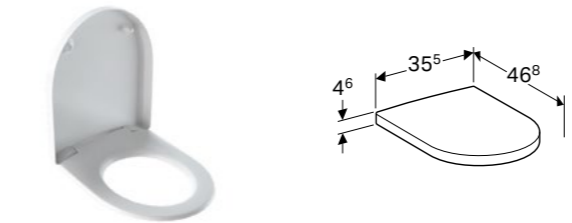

Toilet seat

W 35.5 / D 46.8 / H 4.6cm

Soft close seat and cover with quick release hinges.

Art. no.   **Product Description**
500.670.01.1   White
500.835.01.1   White, quick release