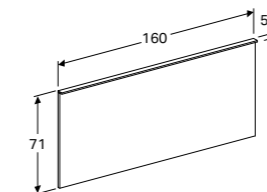

160cm mirror with functional and ambient lighting
W 160 / D 5.5 / H 71cm
Indirect lighting, heated rear to prevent mirror steaming up, touch sensor switch, dimmable, LED lighting.
Art. no. Product Description
500.204.00.1 160cm