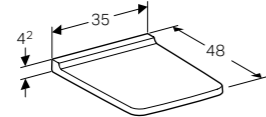

Toilet seat with soft closing mechanism

W 35 / D 48 / H 4.2cm

Hinges made of metal, overlapping toilet lid.

Art. no.	Product Description
500.537.01.1	White
500.833.01.1	White, quick release hinge