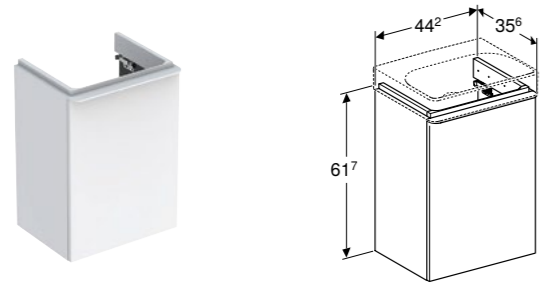

Cabinet for 45cm handrinse basin, with one soft closing mechanism door
W 44.2 / D 35.6 / H 61.7cm
Wall mounted, integrated handle, moisture resistant, delivered pre-assembled.
Art. no. 500.350.00.1 **Product Description** White right hand door
500.350.JK.1 Lava right hand door
500.350.JL.1 Sand right hand door
500.350.JR.1 Hickory right hand door
500.351.00.1 White left hand door
500.351.JK.1 Lava left hand door
500.351.JL.1 Sand left hand door
500.351.JR.1 Hickory left hand door