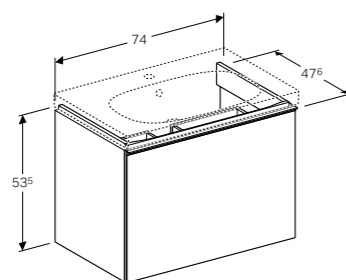

Cabinet for 75cm washbasin, with one drawer and internal drawer

W 74 / D 47.6 / H 53.5cm

Wall mounted, opening via handle, drawer with soft closing mechanism, moisture resistant, delivered pre-assembled.

Art. no.   **Product Description**
500.611.01.2   White
500.611.JK.2   Lava
500.611.JL.2   Sand
500.611.16.1   Black