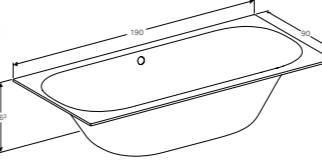

190cm rectangular bath, duo with set of feet
W 190 / D 90 / H 46.3cm
Built in bath, suitable for two people, centred outlet.
Art. no. 554.041.01.1 **Product Description** White