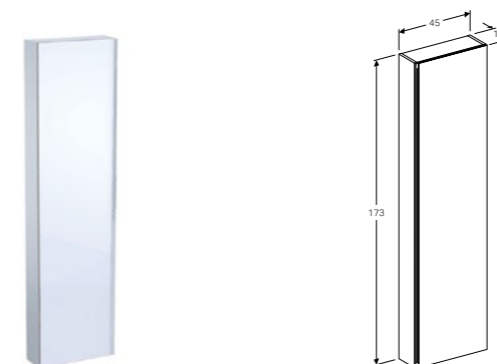

173cm tall cabinet with one door
W 45 / D 17.4 / H 173cm
Wall mounted, opening via handle, door with soft closing mechanism, with two fixed shelves, with five movable shelves, delivered pre-assembled.

Art. no.	Product Description
500.637.01.2	White
500.637.JK.2	Lava
500.637.JL.2	Sand
500.637.16.1	Black