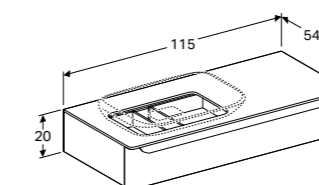

115cm countertop washbasin unit right hand shelf

W 115 / D 54.5 / H 20cm

Wall mounted, opening via handle, moisture resistant, delivered pre-assembled, tap hole in furniture.

Art. no.	Product Description
824260000	White
824261000	Taupe