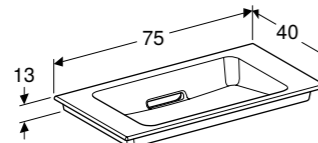

75cm washbasin for furniture

W 75 / D 40 / H 13cm

Washbasin without overflow. Colour choice available for design line on ceramic cap.

Art. no.	Product Description
500.391.01.1	White, gloss chrome
500.391.01.2	White, bright brushed chrome
500.391.01.3	White, glossy white