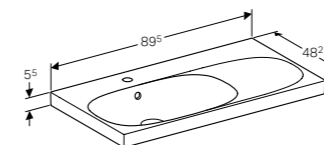

90cm washbasin, with right shelf surface

W 89.5 / D 48.2 / H 5.5cm

Can be installed with a washbasin cabinet, asymmetrical visible overflow, easy fastening with Geberit washbasin wall fixing EFF1.

Art. no. **Product Description**
500.625.01.2 Centred tap hole
500.626.01.2 Without tap hole