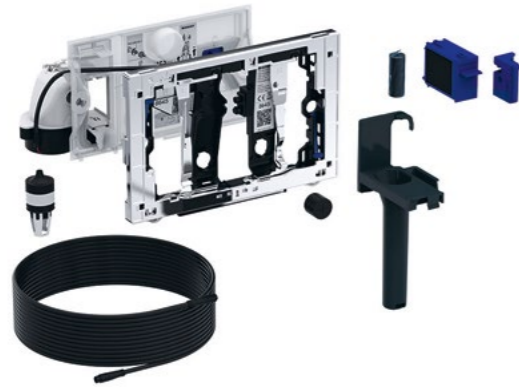

ACCESSORIES

Odour extraction and insert for DuoFresh stick