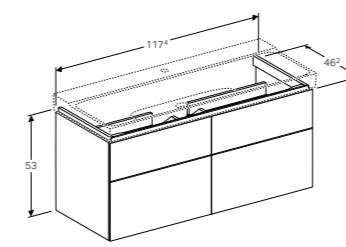

Cabinet for 120cm washbasin, with four drawers

W 117.4 / D 46.2 / H 53cm

Wall mounted, opened using push to open mechanism, moisture resistant, LED lighting, delivered pre-assembled.

Art. no.	Product Description
500.518.01.1	White
500.518.43.1	Scultura grey
500.518.00.1	Matt grey