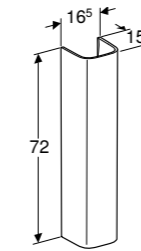

Full pedestal for 45cm and 60cm basins

W 16.5 / D 15 / H 72cm

Easy fastening with Geberit fastening set Kerafix.

Art. no.	Product Description
500.342.01.1	White