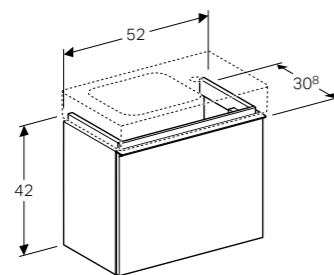

Cabinet for 53cm handrinse basin, with one drawer

W 52 / D 30.8 / H 42cm

Wall mounted, opening via handle, drawer with soft closing mechanism, delivered pre-assembled.

Art. no.	Product Description
840052000	White
841054000	Natural oak
841053000	Lava