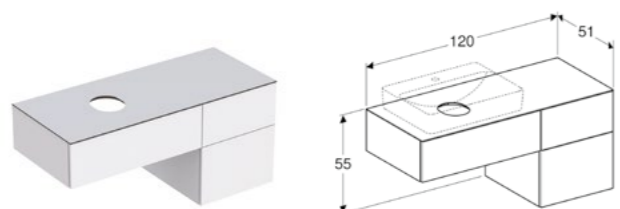

120cm cabinet for lay-on washbasin, with three drawers

W 120 / D 51 / H 55cm

With integrated shelf surface and trap.

Art. no.	Product Description
501.183.00.1	White
501.184.00.1	Lava
501.186.00.1	Hickory