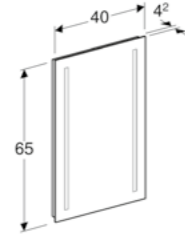

↑
GEBERIT OPTION PLUS
Includes all functions of the Option model, plus mirrored back inner wall, magnifying mirror, power socket with USB port and magnetic holder.

	Model	Option Basic	Option	Option Plus
SIZES	cm	50 55 120	60 75 90 120	60 75 90 120
FEATURES	Direct LED light	X	X	X
	Ambient light		X	X
	Double mirrored doors	X	X	X
	Mirrored back inner wall			X
	Chrome handles	X		
	Socket	X	X (2 in 120 cm)	X (2 in 120 cm)
	USB port			X
	Color of inner furnishing	White matt carcass	White matt carcass	Matt anthracite
	Magnetic holder	Optional (X)	Optional (X)	X
	Magnifying mirror	Optional (X)	Optional (X)	X