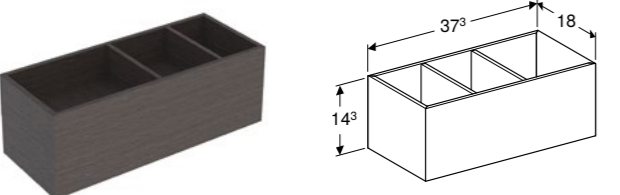

Square drawer insert high

W 18 / D 37.3 / H 14.3cm

H-partition suitable for Variform units.

Art. no.
501.157.00.1