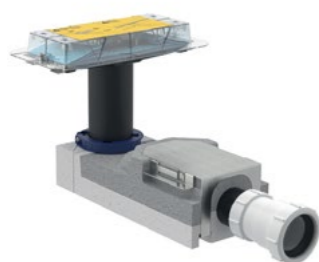

CLEANLINE

Installation set for Geberit shower channels of the CleanLine series

Art. no.	Product Description
154.154.00.1	Floor construction height from 90mm

d, ø	Outer diameter	5.5cm
B	Width	13cm
H	Height	9cm
H1	Height	9-20cm
h	Height, partial diameter	4.2cm
L	Length	30cm
L1	Length	35.8cm