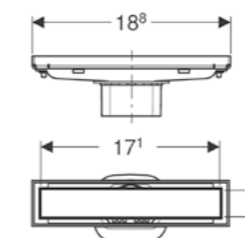

Geberit CleanLine60
Geberit CleanLine60 is available in three different versions for light and dark tiles and for particularly flat tiles. CleanLine60, for thin floorings and flat tiles (e.g. mosaic tiles). CleanLine60, dark edging, for dark tiles. CleanLine60, stainless steel polished edging, for light and dark tiles.

Art. no.	Product Description
154.456.00.1	Geberit shower channel CleanLine60: W 90 / H 30 / L30-90cm dark metal / metal brushed
154.456.KS.1	Geberit shower channel CleanLine60: W 90 / H 30 / L30-90cm metal polished / metal brushed
154.457.00.1	Geberit shower channel CleanLine60: W 130 / H 30 / L30-130cm dark metal / metal brushed
154.457.KS.1	Geberit shower channel CleanLine60: W 130 / H 30 / L30-130cm metal polished / metal brushed
154.458.00.1	Geberit shower channel CleanLine60 for thin floorings: W 130 / H 30 / L30-90cm stainless steel
154.459.00.1	Geberit shower channel CleanLine60 for thin floorings: W 130 / H 30 / L30-130cm stainless steel
154.054.00.1	Geberit shower floor drain, for screed height at inlet 90-220 mm: d=55mm
154.310.00.1	Geberit grating, screw locked, 8 x 8 cm
154.311.00.1	Geberit design grating "Circle", 8 x 8 cm
154.312.00.1	Geberit design grating "Square", 8 x 8 cm