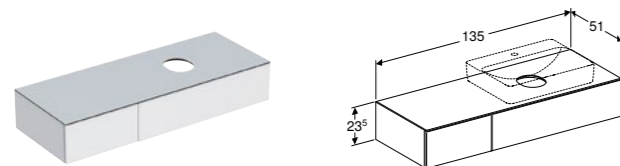

135cm cabinet for lay-on washbasin, with two drawers

W 135 / D 51 / H 23.5cm

With integrated shelf surface and trap.

Art. no.	Product Description
501.177.00.1	White
501.178.00.1	Lava
501.180.00.1	Hickory