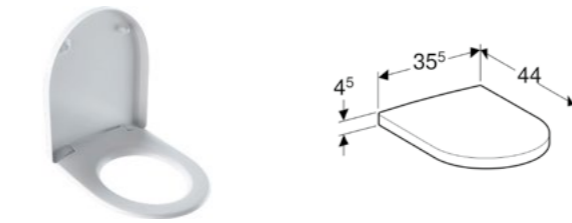

Art. no. **Product Description**
574950000 White

Toilet seat

W 35.5 / D 46.8 / H 4.6cm

Soft close seat and cover with quick release hinges.

Art. no. **Product Description**
500.670.01.1 White
500.835.01.1 White, quick release