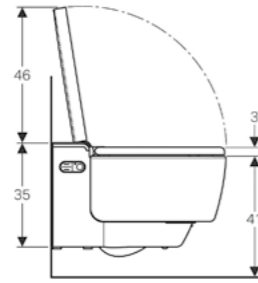

COMPLETE SOLUTIONS

Geberit AquaClean Mera Comfort
W 36 / D 59 / H 38cm
Designer shower toilet that meets the highest standards.

Art. no.	Product Description
146.210.11.1	Shower toilet with plated cover, white
146.210.21.1	Shower toilet with plated cover, chrome