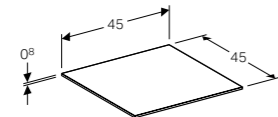

45cm glass shelf
W 45 / D 45 / H 0.8cm
Can be combined with side cabinet with two drawers.

Art. no. Product Description
500.523.00.1 45cm