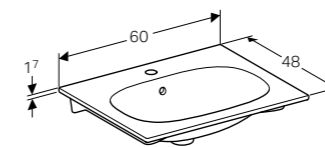

Cabinet for 40cm handrinse basin, with one door
W 39.5 / D 24.5 / H 53.5cm

Wall mounted, opened using push to open mechanism, left or right hinge side, moisture resistant, delivered pre-assembled.

Art. no.	Product Description
500.607.01.2	White
500.607.JK.2	Lava
500.607.JL.2	Sand
500.607.16.1	Black