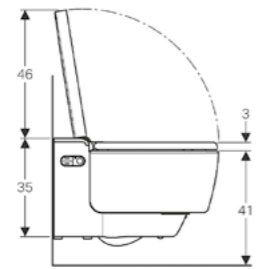

Art. no.	Product Description
146.090.11.1	White alpine