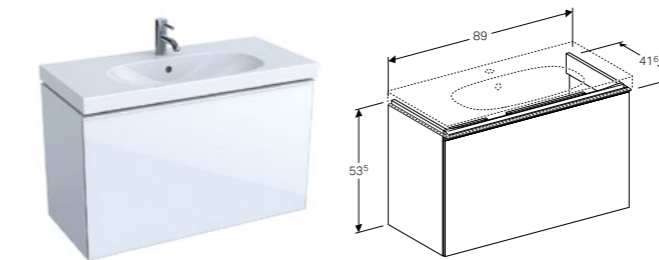

Cabinet for 90cm washbasin, with one drawer and internal drawer, small projection
W 89 / D 41.6 / H 53.5cm
Wall mounted, opening via handle, drawer with soft closing mechanism, moisture resistant, delivered pre-assembled.

Art. no.	Product Description
500.616.01.2	White
500.616.JK.2	Lava
500.616.JL.2	Sand
500.616.16.1	Black