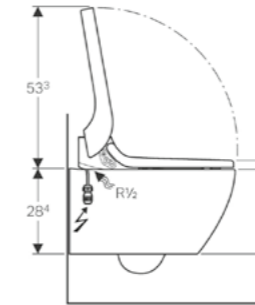

Design cover

Geberit AquaClean Tuma Classic
W 36 / D 55.3 / H 44.6cm
Complete wall-hung solution.