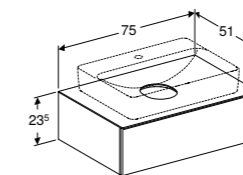

75cm cabinet for lay-on washbasin, with one drawer
W 75 / D 51 / H 23.5cm
With integrated shelf surface and trap.
Art. no. 501.159.00.1 **Product Description** White
501.160.00.1 Lava
501.162.00.1 Hickory