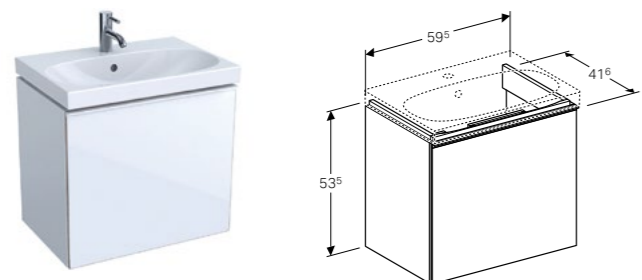

Cabinet for 60cm washbasin, with one drawer and internal drawer, small projection
W 59.5 / D 41.6 / H 53.5cm
Wall mounted, opening via handle, drawer with soft closing mechanism, moisture resistant, delivered pre-assembled.

Art. no.	Product Description
500.614.01.2	White
500.614.JK.2	Lava
500.614.JL.2	Sand
500.614.16.1	Black