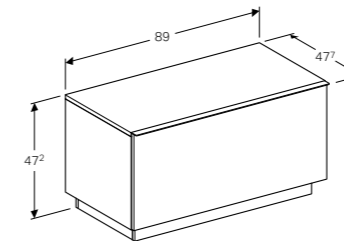

90cm low cabinet with one drawer, floor standing
W 89 / D 47.7 / H 47.2cm

Opening via handle, drawer with soft closing mechanism, delivered pre-assembled.

Art. no.	Product Description
840090000	White
841092000	Natural oak
841091000	Lava