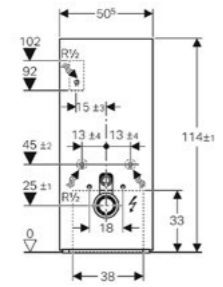

Geberit Monolith Plus
W 50.5 / D 10.6 / H 114cm
Wall-hung toilet, height 114cm.

Art. no.	Product Description
131.231.SJ.5	Black
131.231.SQ.5	Umber
131.231.TG.5	Sand
131.231.SI.5	White