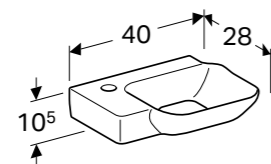

40cm washbasin

W 40 / D 28 / H 10.5cm

Washbasin without overflow, suitable for a running waste.

Art. no.	Product Description
125440600	Left hand tap hole
125540600	Right hand tap hole