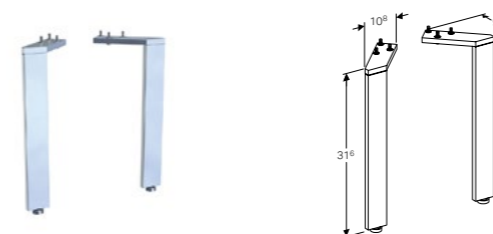

Set of feet for cabinet for slim rim washbasin
W 10.8 / D 9.3 / H 31.6cm
Height adjustable.

Art. no.	Product Description
500.657.00.2	Gloss chrome plated