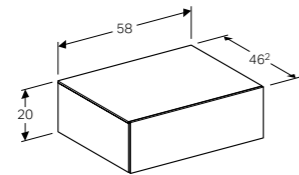

58cm side cabinet with one drawer
W 58 / D 46.2 / H 20cm
Wall mounted, opened using push to open mechanism, moisture resistant, delivered pre-assembled.

Art. no. Product Description
500.507.01.1 White
500.507.43.1 Scultura grey
500.507.00.1 Matt grey