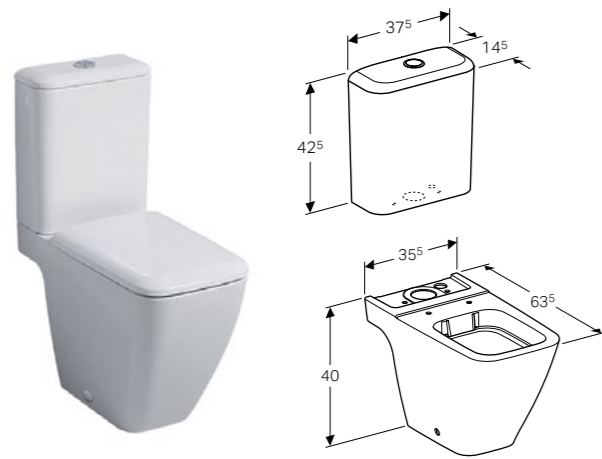

Square exposed cistern, bottom water supply connection
W 37.5 / D 14.5 / H 42.5cm
Close coupled, dual flush, volume 6/4 litre, water supply connection on the bottom.
Art. no.   **Product Description**
500.409.01.1   White

Square floor standing, Rimfree®, toilet for close coupled exposed cistern
W 35.5 / D 63.5 / H 40cm
Washdown toilet pan, multidirectional outlet, hidden fastening.
Art. no.   **Product Description**
200930000   White

Square toilet seat
W 36.5 / D 44.9 / H 4.7cm
Hinges made of metal, overlapping toilet lid.
Art. no.   **Product Description**
571900000   White
571910000   White, soft closing
500.837.01.1   White, soft closing, quick release