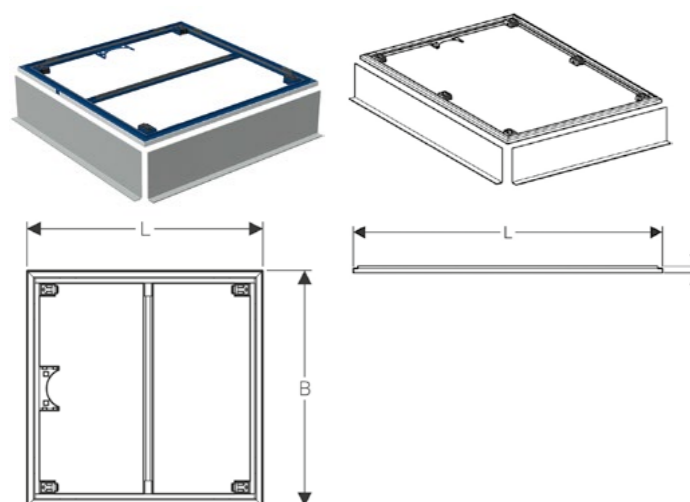

The Setaplano shower surface is available in different sizes to match your bathroom.

Art. no.	Product Description
154.260.11.1	B80cm L80cm
154.262.11.1	B80cm L100cm
154.264.11.1	B80cm L120cm
154.266.11.1	B80cm L140cm
154.267.11.1	B80cm L150cm
154.270.11.1	B90cm L90cm
154.271.11.1	B90cm L100cm
154.273.11.1	B90cm L120cm
154.275.11.1	B90cm L140cm
154.280.11.1	B100cm L100cm
154.282.11.1	B100cm L120cm
154.284.11.1	B100cm L140cm
154.290.11.1	B120cm L120cm