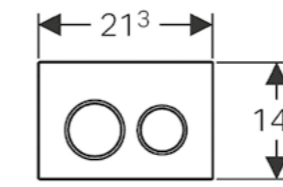

Geberit Kappa21
W 21.3 / D 1 / H 14.2cm

Art. no.	Product Description
115.240.KH.1	Gloss chrome / matt chrome / gloss chrome
115.240.KJ.1	White/ gloss chrome
115.240.KK.1	White/gold-plated
115.240.KL.1	White/matt chrome
115.240.KM.1	Black/ gloss chrome
115.240.KN.1	Matt chrome/gloss chrome