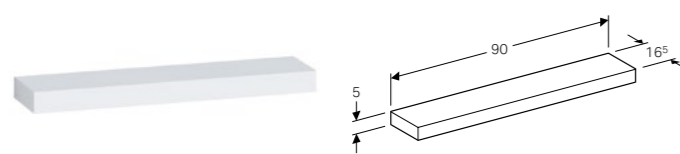

90cm wall shelf
W 90 / D 16.5 / H 5cm

Art. no.	Product Description
840990000	White
841992000	Natural oak
841991000	Lava