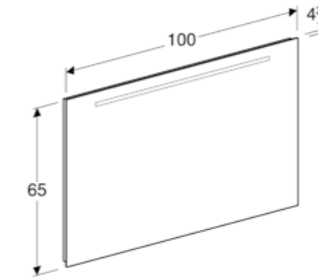

100cm mirror with functional lighting from the top
W 100 / D 4.2 / H 65cm
Mechanical switch, LED lighting.
Art. no.
500.584.00.1