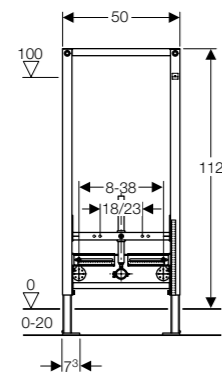

Geberit Duofix frame for bidet, 112cm, Universal

Art. no. 111.545.00.1 **Product Description** With wall brackets, backplate elbows and chrome isolating valves **RRP ex VAT** £310.40

BUTTON WASTE

Geberit 1 1/4" exposed push button waste chrome plated

Art. no. 500.055.00.1 **RRP ex VAT** £19.78

Geberit 1 1/4" push button waste chrome plated

Art. no. 500.087.00.1 **RRP ex VAT** £19.78

Geberit 1 1/4" x 50mm running waste chrome plated for basins with no overflow

Art. no. 152.050.21.1 **RRP ex VAT** £69.10