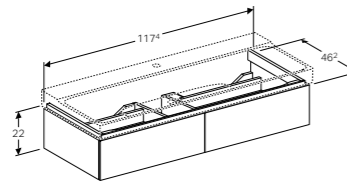

Cabinet for 120cm washbasin, with two drawers

W 117.4 / D 46.2 / H 22cm

Wall mounted, opened using push to open mechanism, moisture resistant, LED lighting, delivered pre-assembled.

Art. no.	Product Description
500.517.01.1	White
500.517.43.1	Scultura grey
500.517.00.1	Matt grey, siphon cut out right