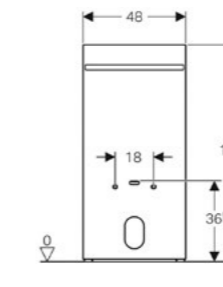

Geberit Monolith
W 48.2 / D 10.6 / H 101cm
Sanitary module for bidets.

Art. no.	Product Description
131.030.SJ.5	Black
131.030.SQ.5	Umber
131.030.TG.5	Sand
131.030.SI.5	White