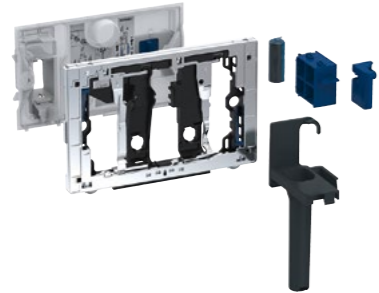

Insert for Geberit DuoFresh stick