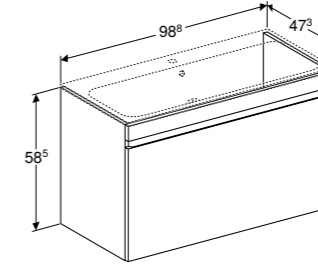

Cabinet for 100cm washbasin
W 98.8 / D 47.3 / H 58.5cm

Wall mounted, handleless design, with concealed internal drawer. Delivered pre assembled.

Art. no.	Product Description
869500000	White
869501000	Lava
869502000	Elm
869503000	Oak