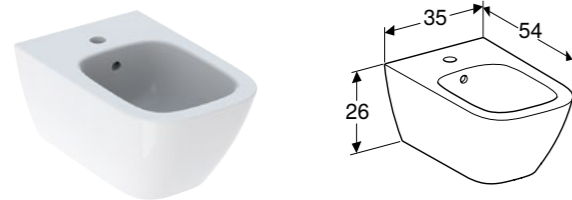

Square wall-hung premium shrouded bidet
W 35 / D 54 / H 26cm
Art. no.   **Product Description**
500.209.01.1   White