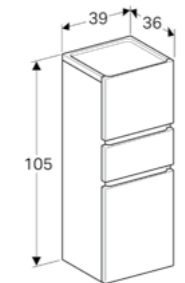

Medium cabinet

W 39 / D 36 / H 105cm

Wall mounted, handleless design with three shelves.
Delivered pre assembled.

Art. no.	Product Description
869030000	White
869031000	Lava
869032000	Elm
869033000	Oak