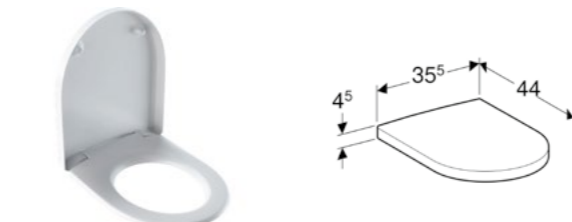

Toilet seat

W 35.5 / D 44 / H 4.5cm

Soft close top fix hinge.

Art. no.   **Product Description**
574130000   White