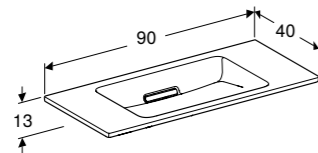

90cm floating design washbasin

W 90 / D 40 / H 13cm

Washbasin without overflow. Colour choice available for design line on ceramic cap.

Art. no.	Product Description
500.390.01.1	White, gloss chrome
500.390.01.2	White, bright brushed chrome
500.390.01.3	White, glossy white