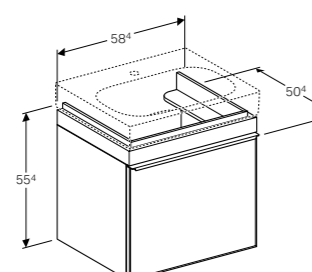

Cabinet for 60cm washbasin, with one soft closing mechanism drawer
W 58.4 / D 50.4 / H 55.4cm

Wall mounted, opening via handle, can be equipped with feet, front panel made of glass, frame made of metal, delivered pre-assembled.

Art. no.   **Product Description**
500.556.JI.1   Taupe, beige oak
500.556.JJ.1   Black, grey-brown oak