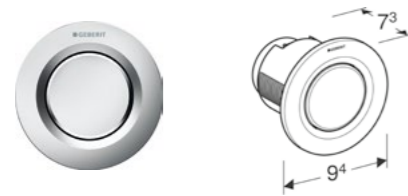

FLUSH BUTTONS

Geberit remote flush button Type01
W 10 / D 0.6 / H 10cm
For furniture.

Art. no.	Product Description
116.050.11.1	White
116.050.21.1	Gloss chrome
116.050.46.1	Matt chrome
For solid wall	
116.042.11.1	White alpine
116.042.21.1	Gloss chrome-plated
116.042.46.1	Matt chrome-plated
116.044.11.1	Protruding design, white alpine