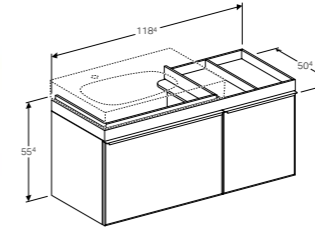

Cabinet for 75cm washbasin, with two drawers and shelf surface
W 118.4 / D 50.4 / H 55.4cm

Wall mounted, opening via handle, drawer with soft closing mechanism, can be equipped with feet, front panel made of glass, frame made of metal, delivered pre-assembled.

Art. no.   **Product Description**
500.562.JI.1   Taupe, beige oak, right
500.562.JJ.1   Black, grey-brown oak, right
500.563.JI.1   Taupe, beige oak, left
500.563.JJ.1   Black, grey-brown oak, left