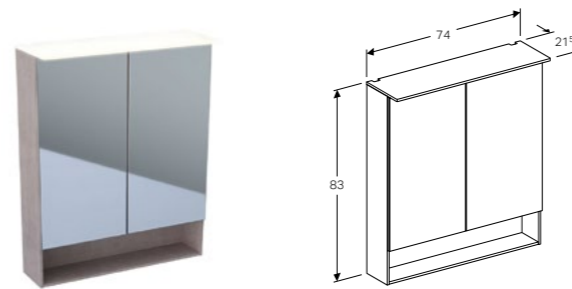

75cm mirror cabinet with functional lighting, two doors
W 74 / D 21.5 / H 83cm
LED lighting, internal lighting, sensor switch, power socket, USB port, mirrored back side, magnification mirror, storage boxes on inside of doors.

Art. no.	Product Description
500.645.00.1	Mystik oak