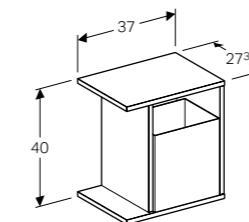

Side element with storage box, 28cm depth
W 37 / D 27.3 / H 40cm

Wall mounted, delivered pre-assembled, can be connected with handrinse basin cabinet.

Art. no.	Product Description
840237000	White
841239000	Natural oak
841238000	Lava

Only compatible with cabinet for 53cm handrinse basin, with drawer.