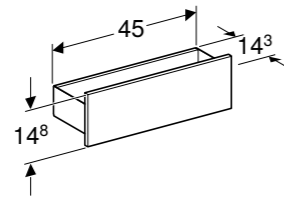

Half pedestal for square handrinse basins

W 21.5 / D 23.7 / H 31.5cm

Easy fastening with Geberit fastening set Kerafix.

Art. no.	Product Description
500.575.01.1	White

450mm box shelf

W 45 / D 14.3 / H 14.8cm