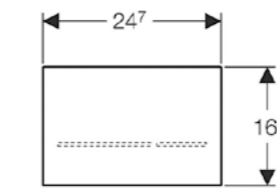

TOUCHLESS

Geberit Sigma10 touchless
W 24.6 / D 1.4 / H 16.4cm
Battery powered version also available.

Art. no.	Product Description
115.907.KJ.1	White / gloss chrome
115.907.KK.1	White / gold-plated
115.907.KL.1	White / matt chrome
115.907.KN.1	Matt chrome / gloss chrome
115.907.KH.1	Gloss chrome / matt chrome
115.907.KM.1	Black / gloss chrome
115.907.SN.1	Stainless steel brushed / polished