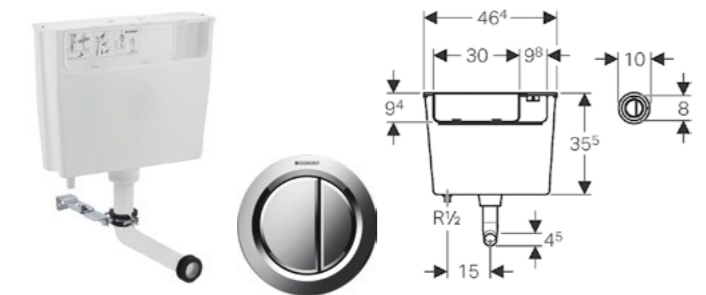

Geberit low-height furniture cistern, 6/3 litres, pneumatic flush actuation, complete with Type 01 button, gloss chrome

Art. no.	Product Description
109.724.21.2	Installation height 79cm