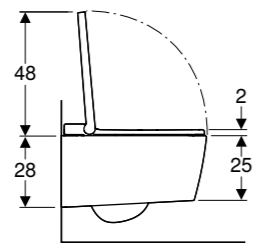

COMPLETE SOLUTIONS

Geberit AquaClean Mera Comfort
W 36 / D 59 / H 38cm
Designer shower toilet that meets the highest standards.

Art. no.	Product Description
146.210.11.1	Shower toilet with plated cover, white
146.210.21.1	Shower toilet with plated cover, chrome

Design cover

Art. no.	Product Description
146.090.11.1	White alpine

Art. no.	Product Description
146.200.11.1	Shower toilet with plated cover, white
146.200.21.1	Shower toilet with plated cover, chrome

Design cover

Art. no.	Product Description
146.320.11.1	White alpine

NEW

Art. no.	Product Description
146.220.11.1	White alpine
146.220.21.1	Gloss chrome

Design cover

Art. no.	Product Description
146.310.SI.1	White glass
146.310.SJ.1	Black glass
146.310.FW.1	Stainless steel brushed

Design cover

NEW

Art. no.	Product Description
146.290.11.1	White alpine
146.290.SI.1	White glass
146.290.SJ.1	Black glass
146.290.FW.1	Stainless steel brushed

Design cover