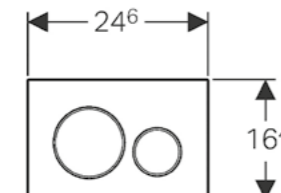

RECTANGULAR

Art. no.	Product Description
115.260.11.1	White alpine
115.260.21.1	Gloss chrome
115.260.46.1	Matt chrome
115.258.00.1	Brushed stainless steel

ROUND

Geberit Sigma01
W 24.6 / D 1.3 / H 16.4cm

Art. no.	Product Description
115.770.11.5	White alpine
115.770.DW.5	Jet black RAL 9005
115.770.21.5	Gloss chrome
115.770.46.5	Matt chrome
115.770.KA.5	Gloss chrome / matt chrome
115.770.DT.5	Fine brass (colour)
115.770.JQ.5	Matt chrome

Art. no.	Product Description
115.758.KJ.5	White / gloss chrome / white
115.758.KK.5	White / gold-plated / white
115.758.KL.5	White / matt chrome / matt chrome
115.758.KH.5	Gloss chrome / matt chrome / gloss chrome
115.758.KN.5	Matt chrome / gloss chrome / matt chrome
115.758.KM.5	Black / gloss chrome / black
115.758.SN.5	Anti-fingerprint stainless steel brushed / polished / brushed
115.758.JT.5	Anti-fingerprint coating / Matt white/gloss chrome/ matt white
115.758.14.5	Anti-fingerprint coating / Matt black/gloss chrome/ matt black
115.787.SN.5	Anti fingerprint & anti vandal stainless steel brushes / polished / brushed
155.758.JQ.5	Anti fingerprint matt chrome