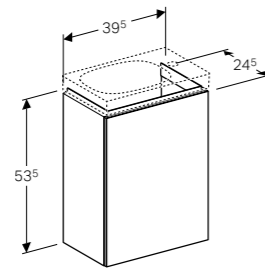

Cabinet for 40cm handrinse basin, with one door
W 39.5 / D 24.5 / H 53.5cm

Wall mounted, opened using push to open mechanism, left or right hinge side, moisture resistant, delivered pre-assembled.

Art. no.	Product Description
500.607.01.2	White
500.607.JK.2	Lava
500.607.JL.2	Sand
500.607.16.1	Black