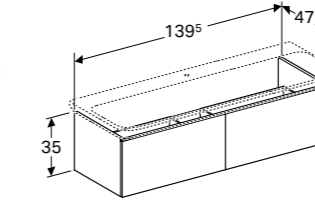

Cabinet for 140cm washbasin, with two drawers

W 139.5 / D 47.3 / H 35cm

Wall mounted, opened using push to open mechanism, moisture resistant, LED lighting, delivered pre-assembled.

Art. no.	Product Description
500.347.00.1	White
500.348.43.1	Scultura grey
500.348.00.1	Matt grey