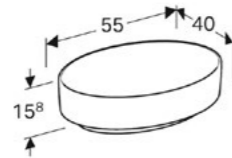

Round lay-on basin
Dia 45cm
Art. no. 500.769.01.2 **Product Description** One tap hole with overflow
500.770.01.2 One tap hole without overflow

Oval lay-on basin
W 55 / D 40cm
Art. no. 500.771.01.2 **Product Description** No tap hole without overflow