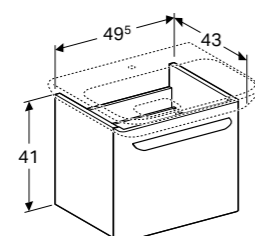

W 88 / D 40.5 / H 41cm

Wall mounted, opening via handle, moisture resistant, delivered pre-assembled.

Art. no.	Product Description
824100000	White
824101000	Taupe

60cm washbasin unit

W 49.5 / D 43 / H 41cm