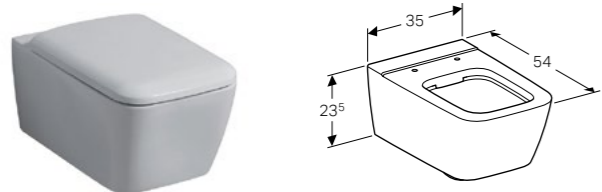

Square wall-hung toilet, Rimfree®
W 35 / D 54 / H 23.5cm
Washdown toilet pan, 6/4 litre or 4/2.6 litre, hidden fastening.
Art. no.   **Product Description**
201950000   White