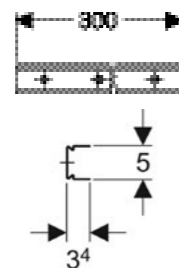

DUOFIX SUPPORT SYSTEMS

Geberit Duofix system rail set

Art. no.	Product Description
111.878.00.1	2 x 3m rails

Geberit Duofix stud, room-height

Art. no.	Product Description
111.871.00.1	220-280cm
111.872.00.1	260-320cm
111.873.00.1	300-360cm
111.874.00.1	340-400cm