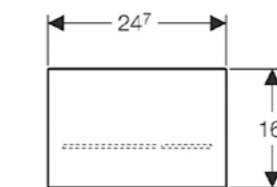

Geberit Sigma80
W 24.7 / D 1 / H 16.4cm
For Sigma 8cm cistern.

Art. no.	Product Description
116.092.SM.1	Glass reflective
116.092.SG.1	Black glass