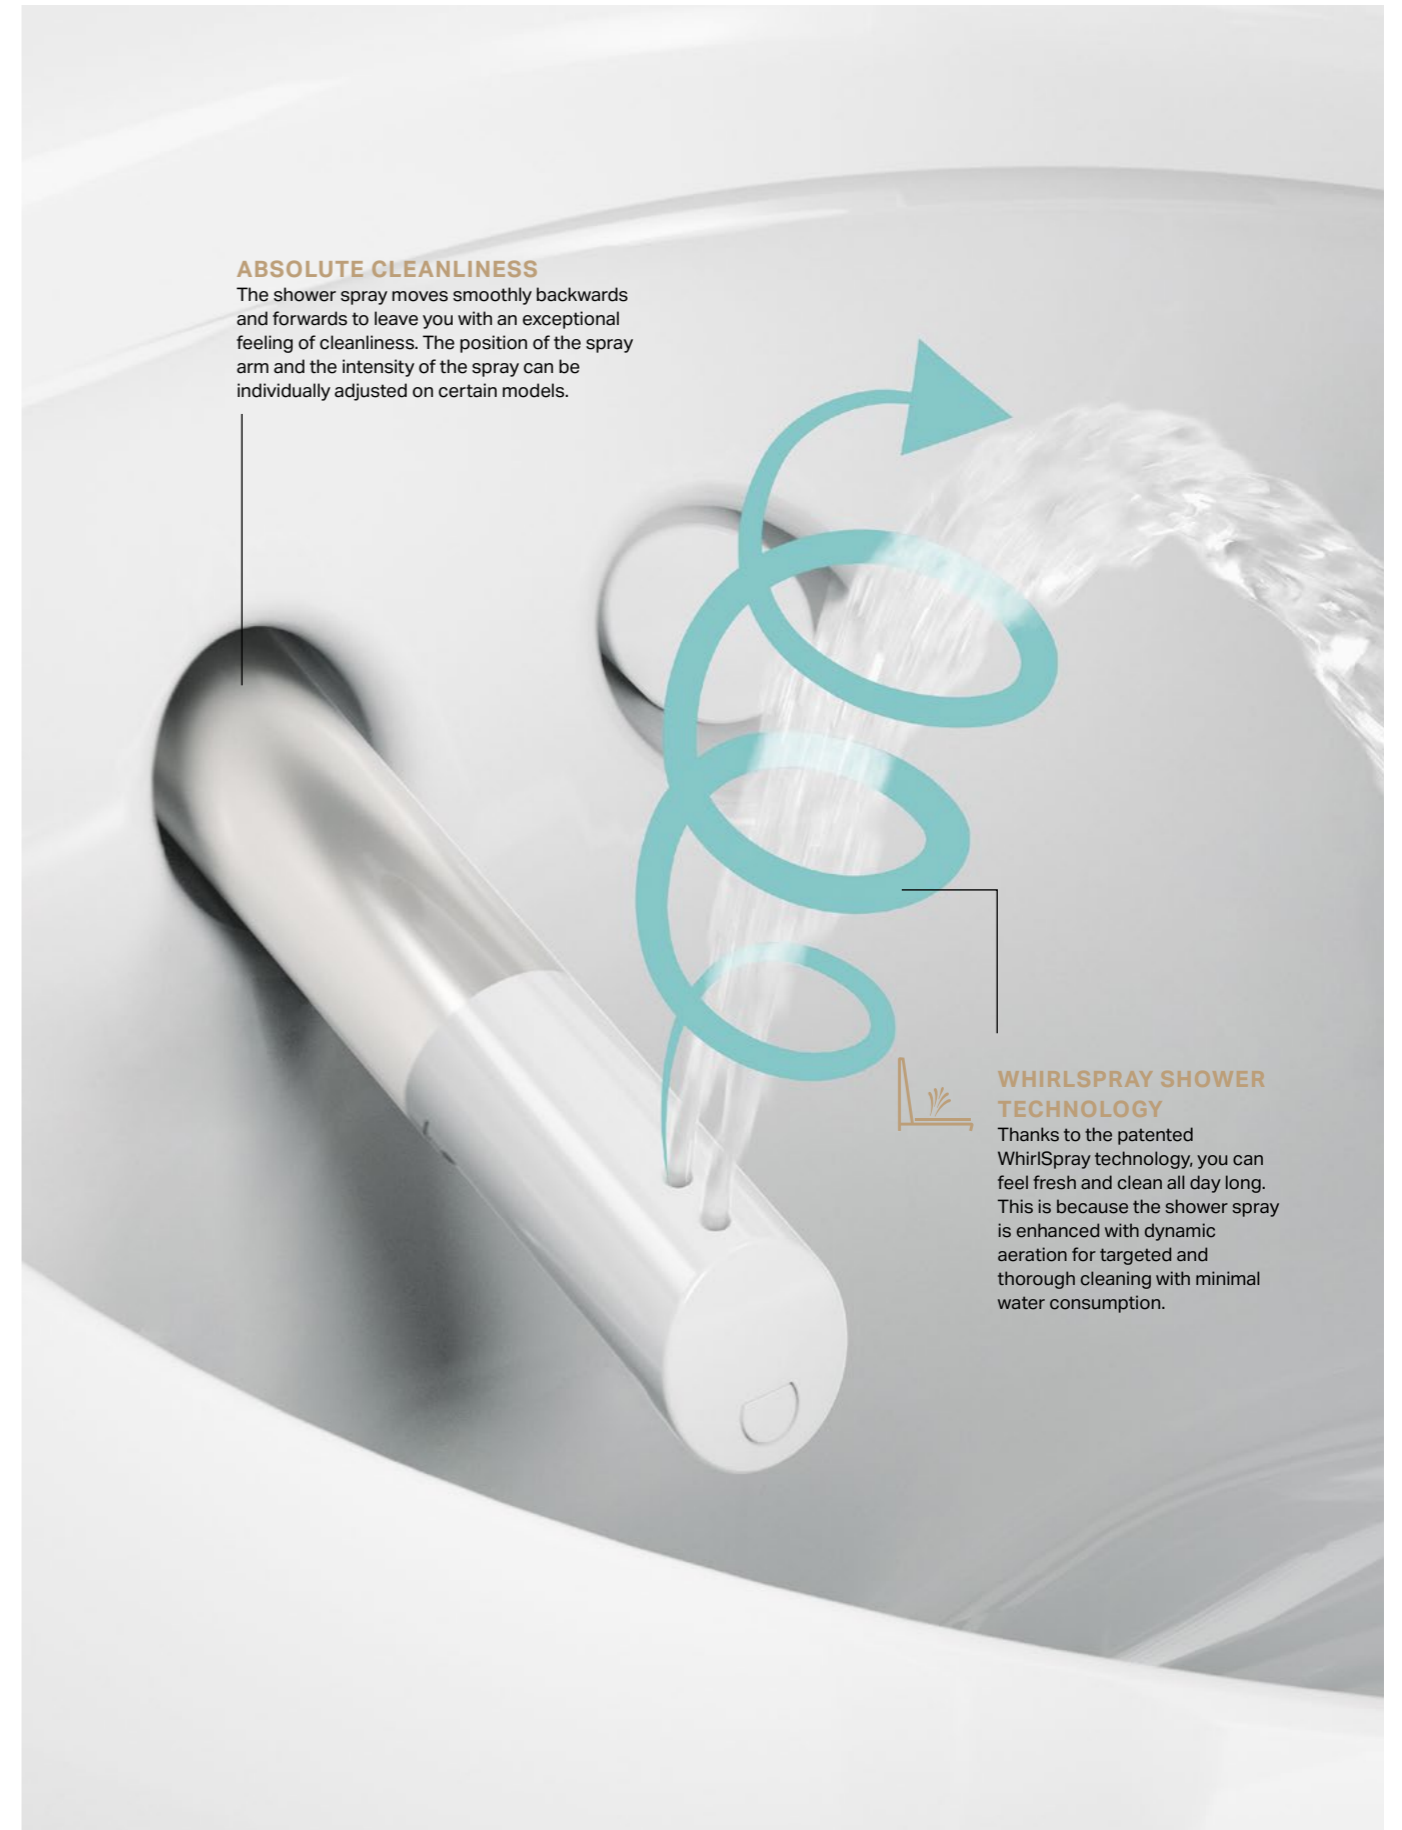

YOUR OWN PERSONAL WELL-BEING PROGRAMME
The intuitive remote provides hand-held control and the touch of a button is all it takes to call up personal settings.

A TOUCHLESS LID
Thanks to the proximity sensor, the toilet lid opens and closes automatically.

SUPERIOR COMFORT
The high quality ergonomic seat features integrated heating.

PRACTICAL AND EASY TO MAINTAIN
From the easily removable seat and lid to the automatic descaling programme, Geberit AquaClean shower toilets are specifically designed to be cleaned and maintained with minimal effort throughout their long service life.

GENTLE INTIMATE HYGIENE
With an additional shower spray, the gentle lady shower ensures safe personal hygiene using pure water.

ABSOLUTE CLEANLINESS

The shower spray moves smoothly backwards and forwards to leave you with an exceptional feeling of cleanliness. The position of the spray arm and the intensity of the spray can be individually adjusted on certain models.

WHIRLSPRAY SHOWER TECHNOLOGY

Thanks to the patented WhirlSpray technology, you can feel fresh and clean all day long. This is because the shower spray is enhanced with dynamic aeration for targeted and thorough cleaning with minimal water consumption.