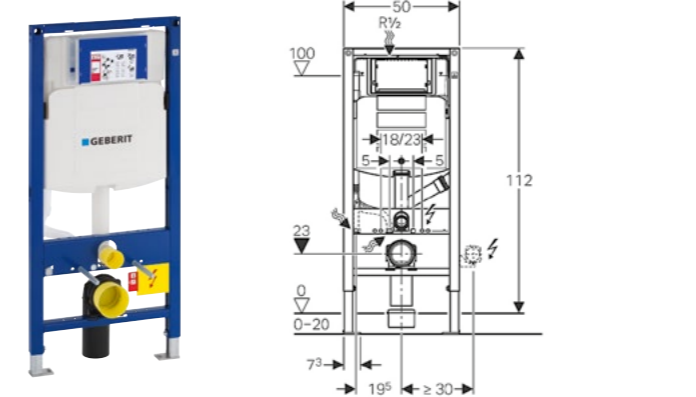

Geberit Duofix toilet frame with Sigma cistern 12cm

Art. no.	Product Description
111.383.00.5	Includes drainage and brackets, 112cm
111.384.00.5	Without drainage and brackets, 112cm
111.380.00.5	Freestanding, reinforced includes drainage