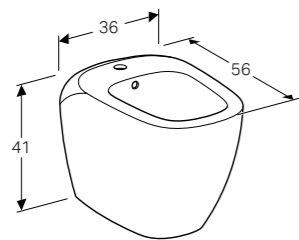

Floor standing bidet, back-to-wall
W 36 / D 56 / H 41cm
Hidden water supply connection, hidden fastening.
Art. no. 500.538.01.1   **Product Description** White