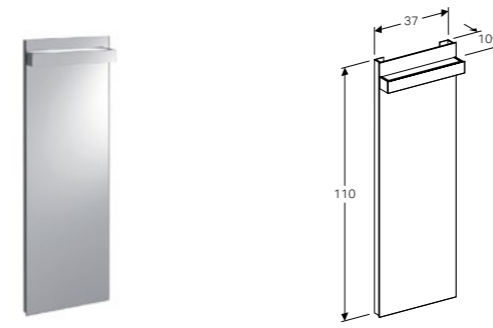

37cm mirror with functional lighting
W 37 / D 10.4 / H 110cm
Mechanical switch, adjustable lamp, LED lighting.

Art. no.	Product Description
840537000	12 W, 234 lm