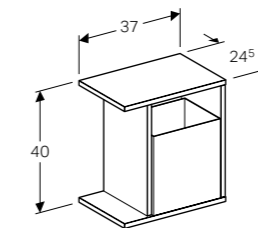

Side element with storage box, 25cm depth
W 37 / D 24.5 / H 40cm

Wall mounted, delivered pre-assembled, can be connected with handrinse basin cabinet.

Art. no.	Product Description
840137000	White
841139000	Natural oak
841138000	Lava

Only compatible with cabinet for 38cm handrinse basin, with drawer.