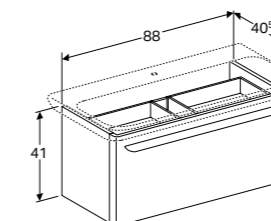

100cm washbasin unit

W 88 / D 40.5 / H 41cm

Wall mounted, opening via handle, moisture resistant, delivered pre-assembled.

Art. no.	Product Description
824100000	White
824101000	Taupe