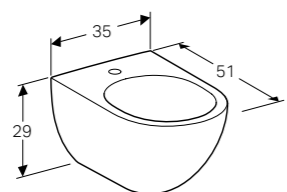

Wall-hung bidet
W 35 / D 51 / H 29cm
Hidden water supply connection, hidden fastening.
Art. no.   **Product Description**
500.601.01.2   White