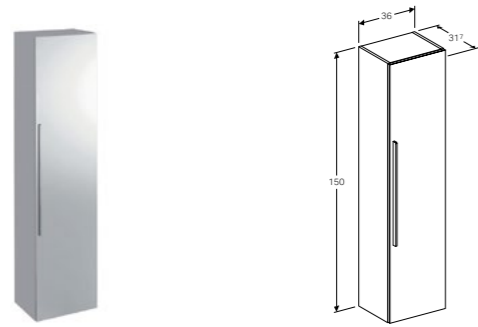

150cm tall cabinet with one door and external mirror
W 36 / D 31.7 / H 150cm
Wall mounted, opening via handle, with two fixed shelves, with two movable shelves, left or right hinge side, delivered pre-assembled.

Art. no.	Product Description
840150000	White
841152000	Natural oak
841151000	Lava