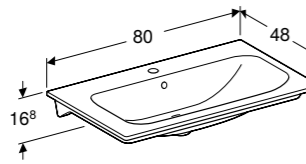

Cabinet for 130cm double washbasin
W 129 / D 47.3 / H 58.5cm

Wall mounted, handleless design, with concealed internal drawer. Delivered pre assembled.

Art. no.	Product Description
869530000	White
869531000	Lava
869532000	Elm
869533000	Oak