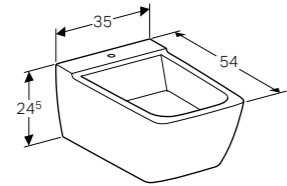

Wall-hung toilet, Rimfree®

W 35 / D 54 / H 28cm

Washdown toilet pan, 6/4 litre or 4/2.6 litre, hidden fastening.

Art. no.	Product Description
500.500.01.1	White

Toilet seat with soft closing mechanism

W 35 / D 48 / H 4.2cm

Hinges made of metal, overlapping toilet lid.

Art. no.	Product Description
500.537.01.1	White
500.833.01.1	White, quick release hinge

Wall-hung bidet

W 35 / D 54 / H 24.5cm

Hidden water supply connection, hidden fastening.

Art. no.	Product Description
500.501.01.1	White

GEBERIT XENO² BATHROOM FURNITURE COLOURS

BODY/FRONT

White, high-gloss   Scultura grey   Matt grey

All Geberit bathroom furniture ranges are made of moisture resistant material.

KeraTect®

Rimfree®