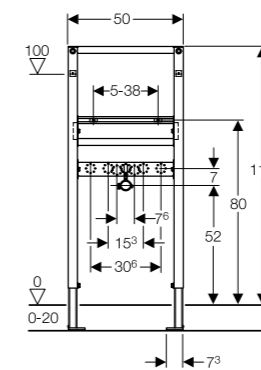

Geberit Duofix frame for washbasin, 112cm deck-mounted tap

Art. no.	Product Description
111.495.00.1	With wall brackets, backplate elbows and chrome isolating valves
111.554.00.1	Concealed trap
111.566.00.1	Concealed function box and concealed trap