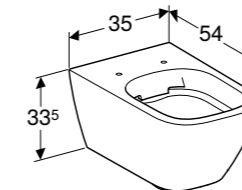

Back-to-wall, washdown toilet pan, 6/4 litre, hidden fastening.

Art. no.	Product Description
500.840.00.1	White

Square drawer insert high

W 32.3 / D 20 / H 9.8cm

H-partition suitable for Smyle units

Art. no.
500.676.00.1