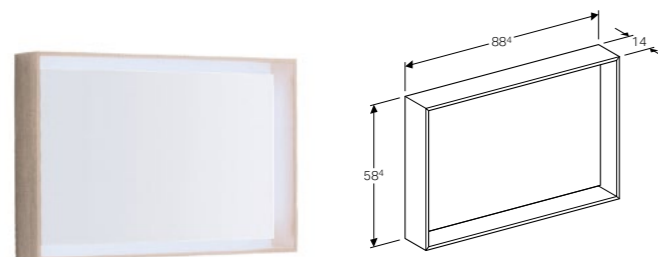

Art. no. **Product Description**
500.510.01.1 White

90cm mirror with ambient lighting
W 88.4 / D 14 / H 58.4cm

Mirror surface with LED light strip integrated in frame, light operated by wall switch, frame made of wood.