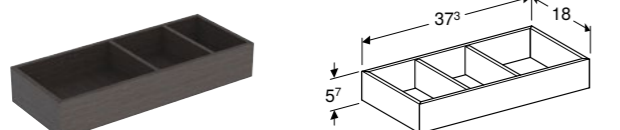

Square drawer insert low

W 18 / D 37.3 / H 5.7cm

H-partition suitable for Variform units.

Art. no.
501.156.00.1