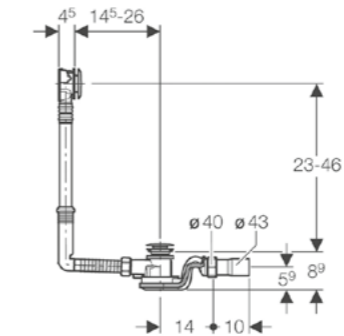

Geberit bathtub drain with push actuation PushControl
With ready-to-fit-set and straight connector:
gloss chrome-plated.

Art. no.	Product Description
150.770.21.1	D 52 / L 26cm
150.771.21.1	D 52 / L 50cm
150.772.21.1	D 52 / L 60cm

Square towel rail

Art. no.
510040000

Radius towel rail

Art. no.
510140000