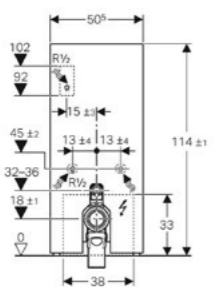

Geberit Monolith Plus
W 50.5 / D 10.6 / H 114cm
Floor standing toilet, height 114cm.

Art. no.	Product Description
131.233.SJ.5	Black
131.233.SQ.5	Umber
131.233.TG.5	Sand
131.233.SI.5	White