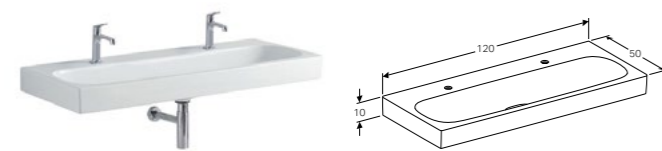

120cm washbasin

W 120 / D 50 / H 10cm

Washbasin with 2 tap holes, without overflow, with ceramic cover cap, available with Clou overflow system or running waste with free outlet, can be installed with a washbasin cabinet.

Art. no.	Product Description
500.553.01.1	Right hand and left hand tap hole