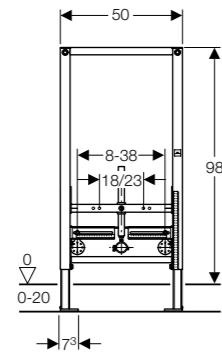

Geberit Duofix frame for bidet, 98cm, Universal

Art. no. 111.544.00.1 **Product Description** With wall brackets, backplate elbows and chrome isolating valves **RRP ex VAT** £343.92