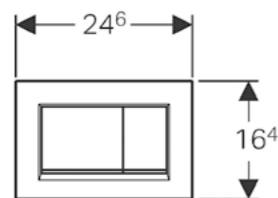

RECTANGULAR