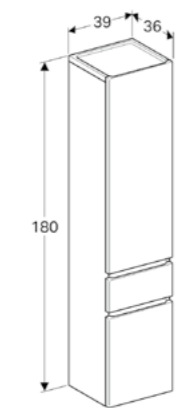

Tall cabinet

W 39 / D 36 / H 180cm

Wall mounted, handleless design, with integrated shelves.
Delivered pre assembled.

Art. no.	Product Description
869000000	White
869001000	Lava
869002000	Elm
869003000	Oak