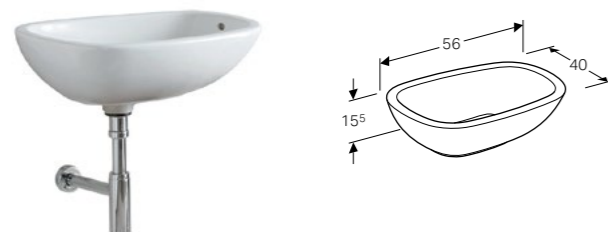

56cm lay-on washbasin

W 56 / D 40 / H 15.5cm

Lay-on washbasin, with ceramic cover cap, asymmetrical, can be installed with a washbasin cabinet.

Art. no.	Product Description
500.542.01.1	Without tap hole, without overflow
500.543.01.1	Without tap hole, visible overflow