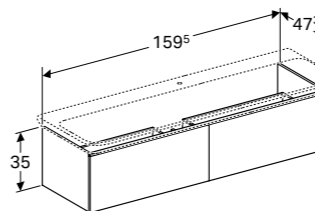

Cabinet for 160cm washbasin, with four drawers

W 159.5 / D 47.3 / H 35cm

Wall mounted, opened using push to open mechanism, moisture resistant, LED lighting, delivered pre-assembled.

Art. no.	Product Description
500.346.01.1	White
500.346.43.1	Scultura grey
500.346.00.1	Matt grey