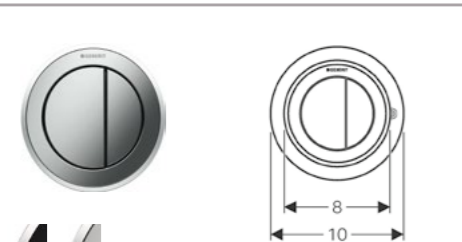

Sigma 8cm Dual flush
W 9.4 / D 7.3 / H 9.4cm

Art. no.	Product Description
116.043.11.1	White alpine
116.043.21.1	Gloss chrome-plated
116.043.46.1	Matt chrome-plated