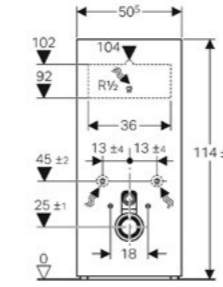

Geberit Monolith
W 50.5 / D 10.6 / H 114cm
Wall-hung toilet, height 114cm.

Art. no.	Product Description
131.031.SJ.5	Black
131.031.SQ.5	Umber
131.031.TG.5	Sand
131.031.SI.5	White