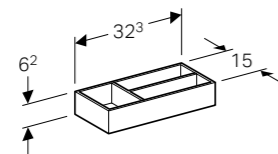

33cm organising box with T-partition
W 32.3 / D 15 / H 6.2cm
Can be combined with side cabinet with two drawers.

Art. no. Product Description
500.525.00.1 T-partition