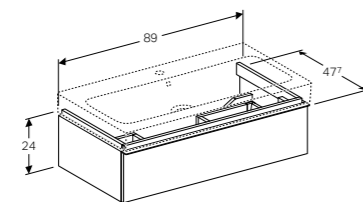

Cabinet for 90cm washbasin, with one drawer
W 89 / D 47.7 / H 24cm

Wall mounted, opening via handle, drawer with soft closing mechanism, delivered pre-assembled.

Art. no.	Product Description
840290000	White
841292000	Natural oak
841291000	Lava