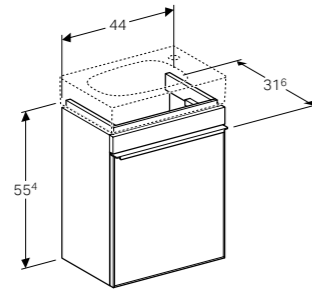

Cabinet for 45cm handrinse basin, with one door
W 44 / D 31.6 / H 55.4cm

Wall mounted, opening via handle, can be equipped with feet, front panel made of glass, frame made of metal, delivered pre-assembled.

Art. no.   **Product Description**
500.555.JI.1   Taupe, beige oak
500.555.JJ.1   Black, grey-brown oak