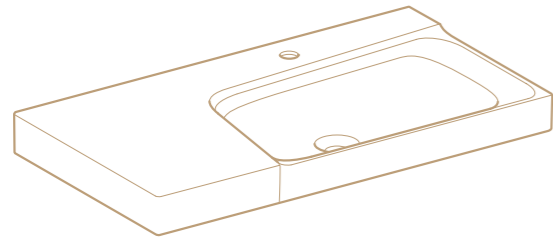

GEBERIT XENO²

The designer range Geberit Xeno² is synonymous with design minimalism. Clear geometric outer lines are complemented by soft, natural shapes in the inner basin. This combination creates the impression of a basin that has been shaped over decades by flowing water. Geberit Xeno² boasts a perfectly coordinated product range comprising of intelligent, well thought through elements created in an identical design language. **Superior elegance and perfection.**

DESIGN

CLEANLINESS

COMFORT