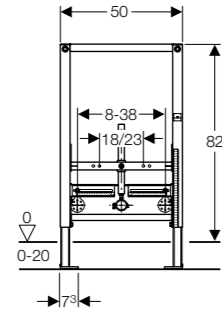

BIDET AND URINAL FRAMES

Geberit Duofix frame for bidet, 82cm, Universal

Art. no. 111.543.00.1 **Product Description** With wall brackets, backplate elbows and chrome isolating valves **RRP ex VAT** £343.92