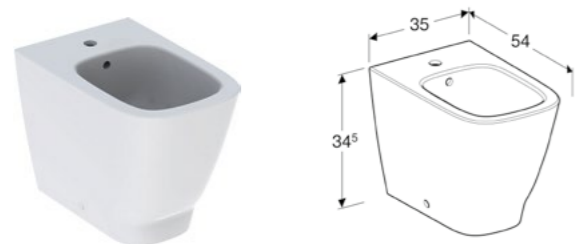

Toilet seat, wrap over
W 35.6 / D 45 / H 4.3cm
Hinges made of metal, slim design, overlapping lid
Art. no.   **Product Description**
500.238.01.1   White
500.237.01.1   White, soft closing
500.687.01.1   White, soft closing, quick release

Toilet seat, sandwich
W 35.2 / D 45 / H 4.5cm
Hinges made of metal, slim design, sandwich lid
Art. no.   **Product Description**
500.239.01.1   White
500.240.01.1   White, soft closing
500.688.01.1   White, soft closing, quick release

Square wall-hung premium shrouded bidet
W 35 / D 54 / H 26cm
Art. no.   **Product Description**
500.209.01.1   White

Floor standing bidet
W 35 / D 54 / H 34.5cm
Back-to-wall, hidden fastening.
Art. no.   **Product Description**
500.841.00.1   White

GEBERIT SMYLE SQUARE BATHROOM FURNITURE COLOURS

FURNITURE

White, high-gloss coated   Lava, matt coated   Sand grey, high-gloss coated   Hickory, wood-textured melamine

All Geberit bathroom furniture ranges are made of moisture resistant material.

Soft closing drawers   Soft closing   Moisture resistant   Ground clearance