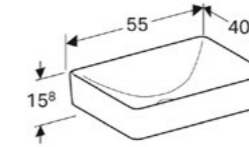

Rectangular lay-on basin
W 55 / D 40cm
Art. no. 500.779.01.2 **Product Description** No tap hole without overflow