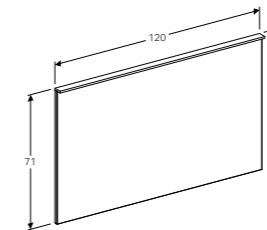

120cm mirror with functional and ambient lighting
W 120 / D 5.5 / H 71cm
Indirect lighting, heated rear to prevent mirror steaming up, touch sensor switch, dimmable, LED lighting.
Art. no. Product Description
500.519.00.1 120cm