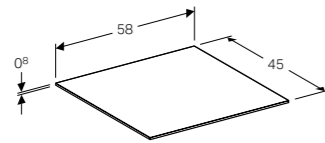

58cm glass shelf
W 58 / D 45 / H 0.8cm
Can be combined with side cabinet with one drawer.

Art. no. Product Description
500.524.00.1 58cm