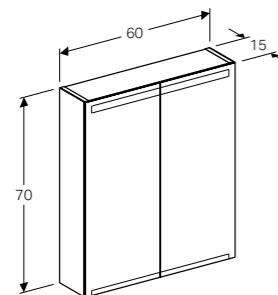

60cm mirror cabinet with functional and ambient lighting, two doors
W 60 / D 15 / H 70cm
LED lighting, indirect lighting, touch sensor switch for the upper light, touch sensor switch for the bottom light, power socket, mirrored body, doors mirrored on both sides, movable shelves.
Art. no.
500.590.P5.1