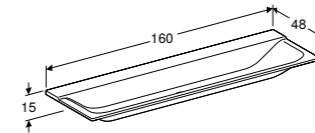

160cm Varicor washbasin

W 160 / D 48 / H 15cm

Art. no.	Product Description
500.278.00.1	Without tap hole
500.279.00.1	Two tap hole