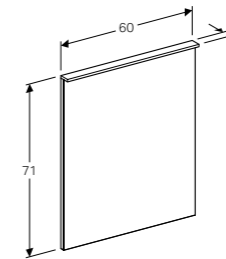

60cm mirror with functional and ambient lighting
W 60 / D 5.5 / H 71cm
Indirect lighting, heated rear to prevent mirror steaming up, touch sensor switch, dimmable, LED lighting.
Art. no. Product Description
500.521.00.1 60cm