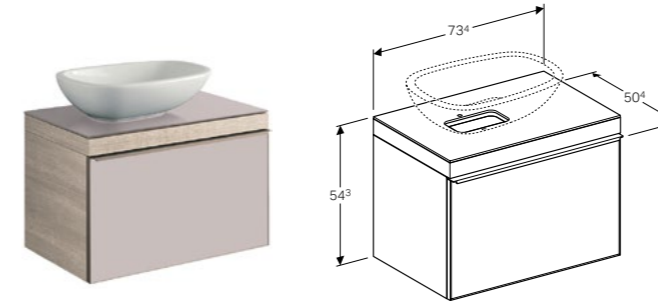

75cm cabinet for lay-on washbasin, with one soft closing mechanism drawer

W 73.4 / D 50.4 / H 54.3cm

Wall mounted, opening via handle, front panel made of glass, can be equipped with feet, cover plate made of glass, frame made of metal, delivered pre-assembled.

Art. no.	Product Description
500.558.JI.1	Taupe, beige oak
500.558.JJ.1	Black, grey-brown oak