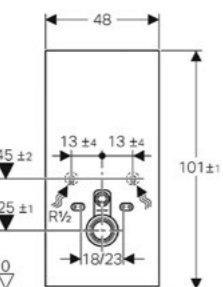

Geberit Monolith
W 48.2 / D 10.6 / H 101cm
Wall-hung toilet, height 101cm.

Art. no.	Product Description
131.021.SJ.5	Black
131.021.SQ.5	Umber
131.021.TG.5	Sand
131.021.SI.5	White
131.021.SL.5	Mint