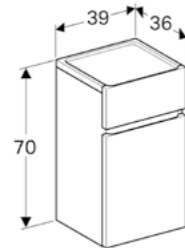

Lower cabinet

W 39 / D 36 / H 70cm

Wall mounted, handleless design, with two integrated shelves.
Delivered pre assembled.

Art. no.	Product Description
869020000	White
869021000	Lava
869022000	Elm
869023000	Oak