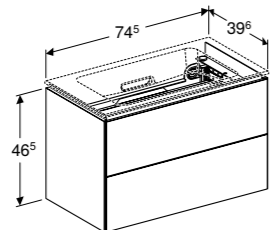

Cabinet for 75cm washbasin

W 74.5 / D 39.6 / H 46.5cm

Wall mounted, handleless design with two drawers.

Art. no.	Product Description
500.381.00.1	Black walnut
500.381.01.1	White high gloss