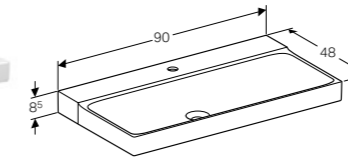

KeraTect[®]

Rimfree

40cm handrinse basin

W 40 / D 28 / H 8.5cm

Washbasin without overflow, available with Clou overflow system or drain with running waste, can be installed with a washbasin cabinet.

Art. no.	Product Description
500.529.01.1	Right hand tap hole
500.528.01.1	Left hand tap hole