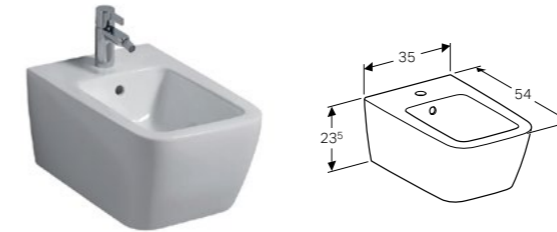

Square wall-hung bidet
W 35 / D 54 / H 23.5cm
Hidden water supply connection, hidden fastening.
Art. no.   **Product Description**
231910000   White