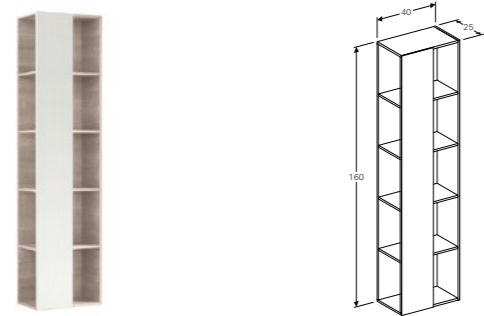

160cm shelf unit with mirror
W 40 / D 50.4 / H 160cm

Delivered pre-assembled.

Art. no.   **Product Description**
500.569.JI.1   Taupe, beige oak
500.569.JJ.1   Black, grey-brown oak