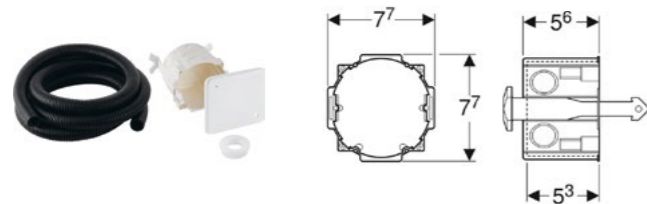

Power supply unit 230 V / 12 V / 50 Hz, for Geberit DuoFresh module, for outlet mounting box

Art. no.
243.971.00.1

Installation set with flush-mounting box, for Geberit DuoFresh module

Art. no.
244.999.00.1