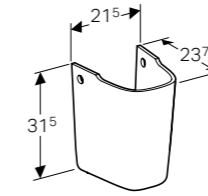

Half pedestal for square handrinse basins

W 21.5 / D 23.7 / H 31.5cm

Easy fastening with Geberit fastening set Kerafix.

Art. no.	Product Description
500.575.01.1	White

450mm box shelf

W 45 / D 14.3 / H 14.8cm