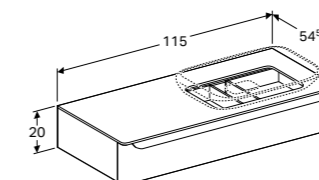

115cm countertop washbasin unit left hand shelf

W 115 / D 54.5 / H 20cm

Wall mounted, opening via handle, moisture resistant, delivered pre-assembled, tap hole in furniture.

Art. no.	Product Description
824160000	White
824161000	Taupe