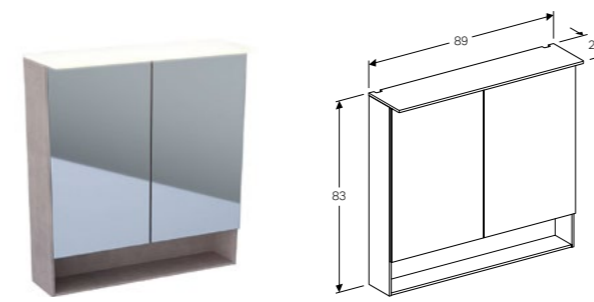

90cm mirror cabinet with functional lighting, two doors
W 89 / D 21.5 / H 83cm
LED lighting, internal lighting, sensor switch, power socket, USB port, mirrored back side, magnification mirror, storage boxes on inside of doors.

Art. no.	Product Description
500.646.00.1	Mystik oak