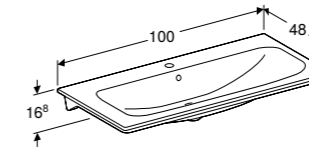

100cm slim rim washbasin
W 100 / D 48 / H 16.8cm

Can be installed with washbasin cabinet, visible overflow.

Art. no.	Product Description
122200000	Centred tap hole