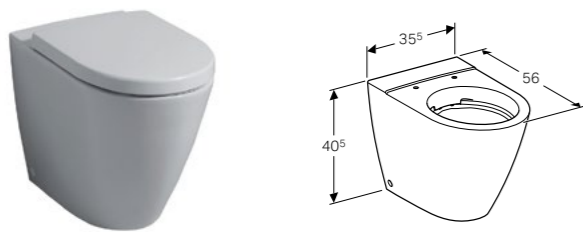

W 35.5 / D 63.5 / H 40cm

Washdown toilet pan, multidirectional outlet, hidden fastening.

Art. no. **Product Description**
200460000 White

Floor standing toilet, Rimfree®

W 35.5 / D 56 / H 40.5cm

Back-to-wall, washdown toilet pan, 6/4 litre, horizontal or vertical outlet, hidden fastening.