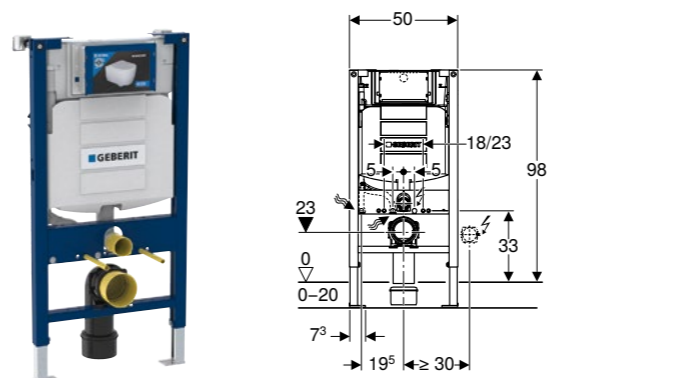

Geberit Duofix toilet frame with Sigma cistern 12cm

Art. no.	Product Description
111.911.00.5	Installation height 98cm