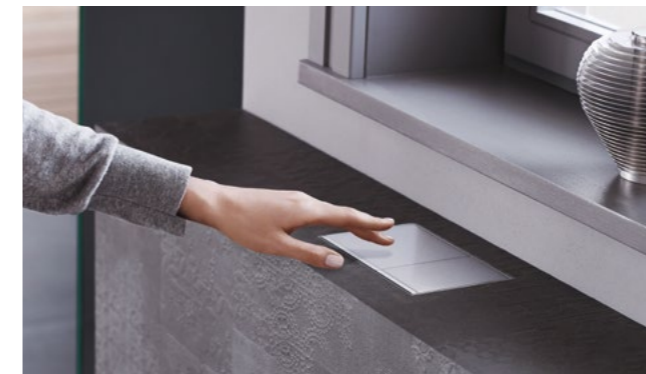

GEBERIT FLUSH PLATES OMEGA

SMALL AND SMART

CHOOSE YOUR LOCATION

Geberit remote flush plates can be mounted up to 1.7 metres away from the bidet as the flushing is pneumatic. The small, round type 01 and type 10 flush buttons are available in a range of different designs and colours.

With the elegant Geberit Omega70 remote flush button, the flush is activated by gently pressing the plate made of glass or stainless steel. Thanks to the smart mechanism, only a very light touch is needed to trigger the large or small flush volume on the dual flush.

**RECTANGULAR
FLUSH PLATES**

**ROUND
FLUSH PLATES**

**ROUND
REMOTE FLUSH
PLATES**

**RECTANGULAR
REMOTE FLUSH
PLATES**