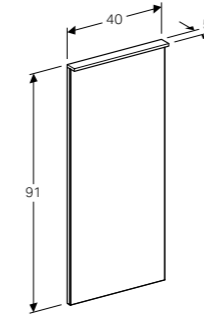

40cm mirror with functional lighting
W 40 / D 5.5 / H 91cm
Heated rear to prevent mirror steaming up, touch sensor switch, dimmable, LED lighting.
Art. no. Product Description
500.520.00.1 40cm