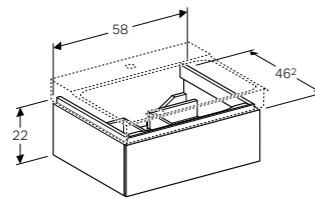

W 88 / D 46.2 / H 53cm

Wall mounted, opened using push to open mechanism, moisture resistant, LED lighting, delivered pre-assembled.

Art. no.	Product Description
500.509.01.1	White
500.509.43.1	Scultura grey
500.509.00.1	Matt grey