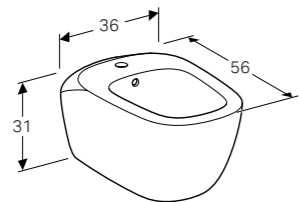

Wall-hung bidet
W 36 / D 56 / H 31cm
Hidden water supply connection, hidden fastening.
Art. no. 500.539.01.1   **Product Description** White

GEBERIT CITTERIO BATHROOM FURNITURE COLOURS

FRONT/PLATE	BODY	FRONT/PLATE	BODY	HANDLE/FEET
Taupe, shiny glass	Oak beige, wooden structured melamine	Black glass	Oak, grey-brown wooden structured melamine	Champagne

All Geberit bathroom furniture ranges are made of moisture resistant material.

Hidden overflow	Hidden wall mounting	Hidden floor mounting	Soft closing
Flush volume 4.5L	Soft closing drawers	Moisture resistant	Ground clearance

KeraTect®

Rimfree®