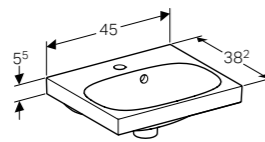

45cm handrinse basin
W 45 / D 38.2 / H 5.5cm

Can be installed with a washbasin cabinet, visible overflow.

Art. no.	Product Description
500.636.01.2	Centred tap hole