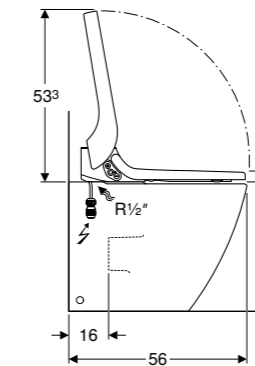

Design cover