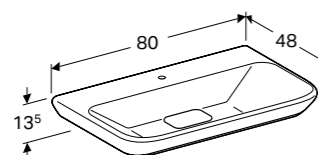

80cm washbasin

W 80 / D 48 / H 13.5cm

Washbasin without overflow, suitable for Clou overflow system or running waste, can be installed with a washbasin cabinet.

Art. no.
125480600