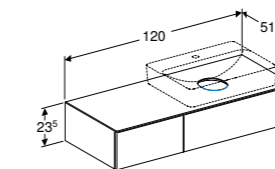

120cm cabinet for lay-on washbasin, with two drawers
W 120 / D 51 / H 23.5cm
With integrated shelf surface and trap.
Art. no. 501.171.00.1 **Product Description** White
501.172.00.1 Lava
501.174.00.1 Hickory