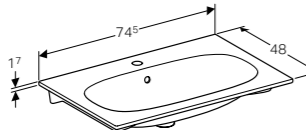

75cm slim rim washbasin

W 74.5 / D 48 / H 17cm

For mounting on a washbasin cabinet, visible overflow.

Art. no.   **Product Description**
500.641.01.2   Centred tap hole