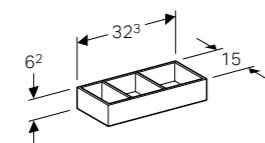

33cm organising box
W 32.3 / D 15 / H 6.2cm
Can be combined with side cabinet with one drawer.

Art. no. Product Description
500.526.00.1 H-partition