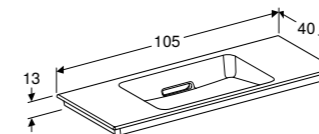

105cm washbasin for furniture

W 105 / D 40 / H 13cm

Washbasin without overflow. Colour choice available for design line on ceramic cap.

Art. no.	Product Description
500.396.01.1	White, gloss chrome
500.396.01.2	White, bright brushed chrome
500.396.01.3	White, glossy white