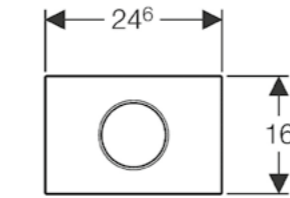

TOUCHLESS

Geberit Sigma10 touchless
W 24.6 / D 1.4 / H 16.4cm
Battery powered version also available.

Art. no.	Product Description
115.907.KJ.1	White / gloss chrome
115.907.KK.1	White / gold-plated
115.907.KL.1	White / matt chrome
115.907.KN.1	Matt chrome / gloss chrome
115.907.KH.1	Gloss chrome / matt chrome
115.907.KM.1	Black / gloss chrome
115.907.SN.1	Stainless steel brushed / polished