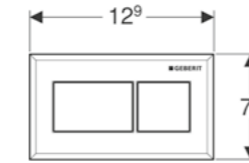

REMOTE

Geberit remote square flush controls
W 12.9 / D 7.4 / H 8cm
Battery powered version also available.

Art. no.	Product Description
116.051.GH.1	Brushed chrome
116.051.KA.1	Bright chrome-plated
116.051.KT.1	White high gloss
116.051.KV.1	Black high gloss
116.052.21.1	Protruding design, gloss chrome-plated