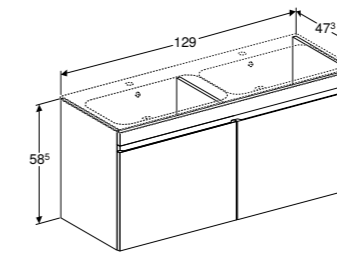

Cabinet for 130cm double washbasin
W 129 / D 47.3 / H 58.5cm

Wall mounted, handleless design, with concealed internal drawer. Delivered pre assembled.

Art. no.	Product Description
869530000	White
869531000	Lava
869532000	Elm
869533000	Oak