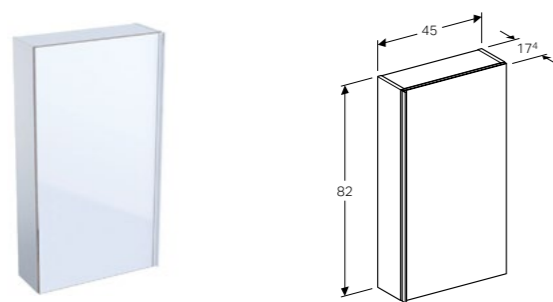

45cm high-level cabinet with one door
W 45 / D 17.4 / H 82cm
Wall mounted, opening via handle, door with soft closing mechanism, with three movable shelves, mirror on inside of door, delivered pre-assembled.

Art. no.	Product Description
500.639.01.2	White
500.639.JK.2	Lava
500.639.JL.2	Sand
500.639.16.1	Black