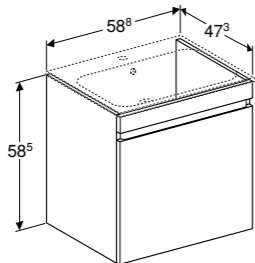

Can be installed with washbasin cabinet, visible overflow.

Art. no.	Product Description
122260000	Centred tap hole

Cabinet for 60cm washbasin
W 58.8 / D 47.3 / H 58.5cm

Wall mounted, handleless design, with concealed internal drawer. Delivered pre assembled.