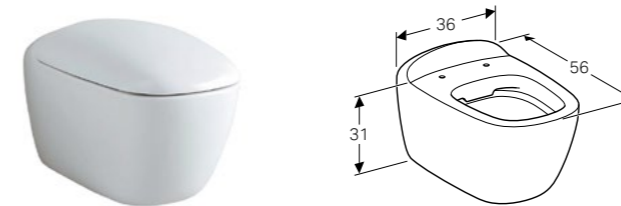

Set of feet
W 7 / D 48.8 / H 21cm

Set of 2 pieces.

Art. no. **Product Description**
500.573.39.1 Champagne

Wall-hung toilet, Rimfree®
W 36 / D 56 / H 31cm

Washdown toilet pan, 6/4 litre, hidden fastening.