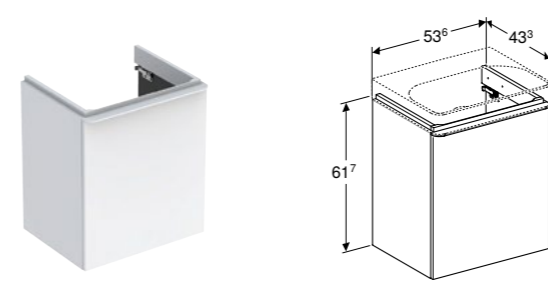

Cabinet for 55cm handrinse basin, with one soft closing mechanism door
W 44.2 / D 35.6 / H 61.7cm
Wall mounted, integrated handle, moisture resistant, delivered pre-assembled.
Art. no. 500.365.00.1 **Product Description** White right hand door
500.365.JK.1 Lava right hand door
500.365.JL.1 Sand right hand door
500.365.JR.1 Hickory right hand door
500.366.00.1 White left hand door
500.366.JK.1 Lava left hand door
500.366.JL.1 Sand left hand door
500.366.JR.1 Hickory left hand door