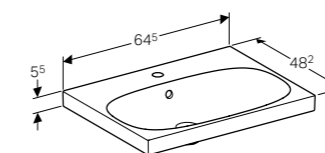

Cabinet for 45cm handrinse basin, with one door
W 44.5 / D 37.5 / H 53.5cm

Wall mounted, opened using push to open mechanism, left or right hinge side, moisture resistant, delivered pre-assembled.

Art. no.	Product Description
500.608.01.2	White
500.608.JK.2	Lava
500.608.JL.2	Sand
500.608.16.1	Black