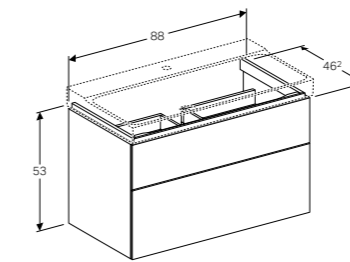

Cabinet for 90cm washbasin, with two drawers

W 88 / D 46.2 / H 53cm

Wall mounted, opened using push to open mechanism, moisture resistant, LED lighting, delivered pre-assembled.

Art. no.	Product Description
500.509.01.1	White
500.509.43.1	Scultura grey
500.509.00.1	Matt grey