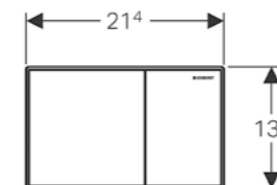

Geberit Sigma60

W 21.4 / D 2.4 - 5 / H 13.2cm

Art. no.	Product Description
115.640.SI.1	White glass
115.640.SQ.1	Umber glass
115.640.SJ.1	Black glass
115.640.GH.1	Chrome brushed

Geberit Sigma70

W 24 / D 0.4 / H 15.8cm
For Sigma 12cm cistern.