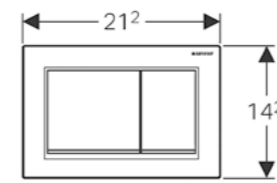

Geberit Sigma50

W 24.6 / D 1.16 - 1.36 / H 16.4cm

Art. no.	Product Description
115.788.11.2	White alpine chrome plated
115.788.DW.2	Jet black RAL 9005 chrome plated
115.788.21.2	Gloss chrome plated
115.788.GH.2	Anti-fingerprint brushed chrome
115.788.TG.2	Sand glass chrome plated
115.788.SQ.2	Umber glass chrome plated
115.788.JV.2	Concrete effect chrome plated
115.788.JX.2	Wood chrome plated
115.788.SD.2	Smoked glass reflective chrome plated
115.788.00.2	Customization / Chrome
115.788.JM.2	Mustang slate chrome plated
115.672.DW.2	Black / brass / black
115.672.00.2	Customisable / brass
115.672.11.2	White / brass / white
115.672.JM.2	Slate / brass / slate
115.672.JX.2	Wood / brass / wood
115.672.JV.2	Concrete effect / brass / concrete effect
115.670.11.2	White / red gold / white
115.670.DW.2	Black / red gold / black
115.670.JM.2	Mustang slate / red gold / mustang slate
115.670.00.2	Customisable / red gold
115.670.JX.2	Wood / red gold / wood
115.670.JV.2	Concrete effect / red gold / concrete effect
115.671.11.2	White / black chrome / white
115.671.DW.2	Black / black chrome / black
115.671.00.2	Customisable / black chrome
115.671.JM.2	Slate / black chrome / slate
115.671.JX.2	Wood / black chrome / wood
115.671.JV.2	Concrete effect / black chrome / concrete effect

Geberit Omega30

W 21.2 / D 1 / H 14.2cm

Art. no.	Product Description
115.080.KJ.1	White / gloss chrome / white
115.080.KK.1	White / gold-plated / white
115.080.KL.1	White / matt chrome / matt chrome
115.080.KH.1	Gloss chrome / matt chrome / gloss chrome
115.080.KN.1	Matt chrome / gloss chrome / matt chrome
115.080.KM.1	Black / gloss chrome / black
115.080.JQ.1	Anti-fingerprint matt chrome / gloss chrome / matt chrome