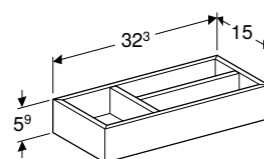

Square drawer insert low

W 32.3 / D 15 / H 5.9cm

T-partition suitable for Smyle units

Art. no.
500.678.00.1