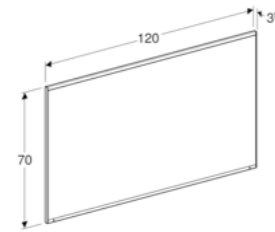

120cm Option Plus illuminated mirror
W 120 / D 3.5 / H 70cm
With direct and indirect lighting, dimmable and antimist function.
Art. no.
501.074.00.1