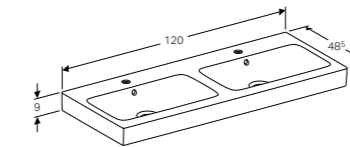

120cm double washbasin
W 120 / D 48.5 / H 9cm

Can be installed with a washbasin cabinet, visible overflow.

Art. no.	Product Description
124120000	Right and left tap hole