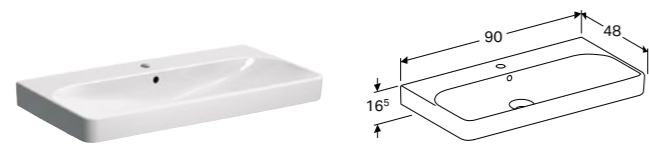

90cm square washbasin
W 90 / D 48 / H 16.5cm

Visible overflow, can be installed with cabinet for washbasin.

Art. no.	Product Description
500.251.01.1	Centred tap hole
500.250.01.1	Without tap hole
500.252.01.1	Right and left tap hole