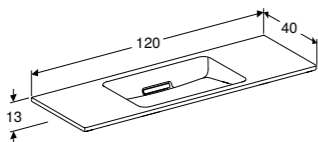

120cm floating design washbasin

W 120 / D 40 / H 13cm

Washbasin without overflow. Colour choice available for design line on ceramic cap.

Art. no.	Product Description
500.392.01.1	White, gloss chrome
500.392.01.2	White, bright brushed chrome
500.392.01.3	White, glossy white