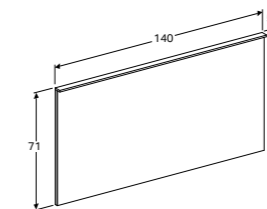

140cm mirror with functional and ambient lighting
W 140 / D 5.5 / H 71cm
Indirect lighting, heated rear to prevent mirror steaming up, touch sensor switch, dimmable, LED lighting.
Art. no. Product Description
500.203.00.1 140cm