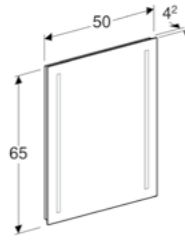

50cm mirror with functional side lighting
W 50 / D 4.2 / H 65cm
Mechanical switch, LED lighting.
Art. no.
500.581.00.1