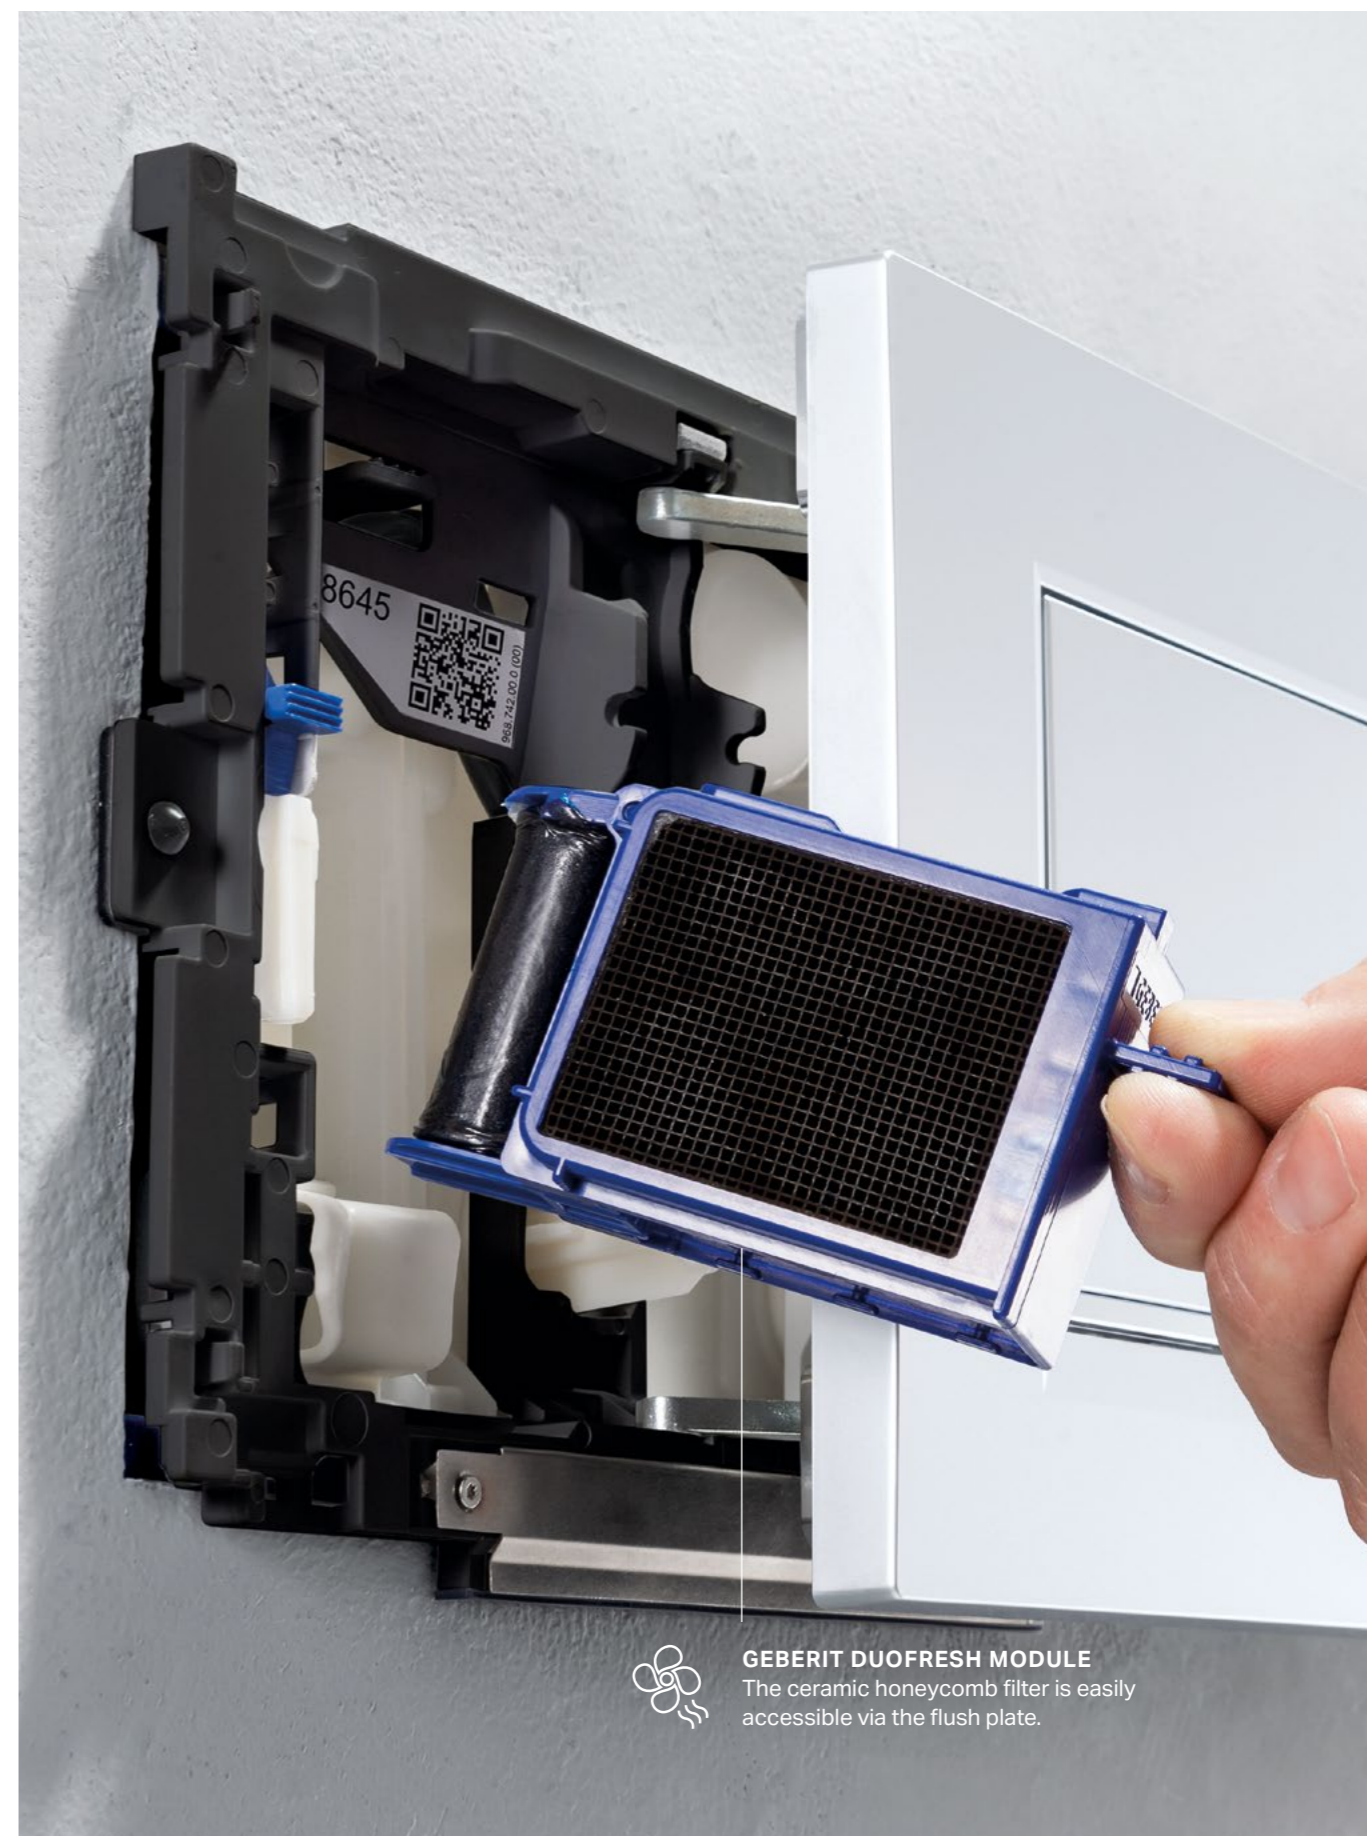

The Geberit DuoFresh module removes the bad air directly from the toilet and purifies it using a ceramic honeycomb filter and then returns it to the room. This is extremely effective, as it prevents unpleasant odours from spreading throughout the bathroom in the first place, rendering air fresheners, lighting matches, opening windows completely unnecessary. Thanks to a proximity sensor, the odour extraction always switches on automatically as soon as someone sits down on the toilet. The odour extraction is therefore also a great idea for guest bathrooms. In addition, an LED orientation light and the insert for in-cistern sticks can also bring you added comfort. The Geberit DuoFresh module can be easily installed in any Geberit Sigma cistern and can be combined with almost any flush plate plate from the Sigma range.

www.geberit.co.uk

EFFICIENT
The air is purified by the ceramic honeycomb filter.

QUIET
A quiet fan conveys the purified air back into the room.

ACCESSIBLE
The ceramic honeycomb filter and insert for in-cistern sticks can be easily accessed via the flush plate.

GEBERIT DUOFRESH MODULE
The ceramic honeycomb filter is easily accessible via the flush plate.

Shower drain blockages are a thing of the past thanks to the easy-to-clean comb insert.

ACCESSIBILITY

CLEVER DRAIN SOLUTIONS

Floor even shower solutions are discreet and enable a comfortable entry into the shower area without a threshold. With innovative solutions such as Geberit shower channels from the CleanLine series, and the Geberit wall drain, Geberit combines maximum design freedom, easy cleaning and reliability in terms of installation and function.