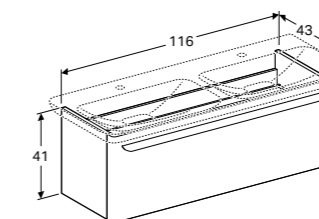

116cm double washbasin unit

W 116 / D 43 / H 41cm

Wall mounted, opening via handle, moisture resistant, delivered pre-assembled.

Art. no.	Product Description
824130000	White
824131000	Taupe