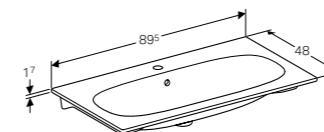

90cm slim rim washbasin

W 89.5 / D 48 / H 17cm

For mounting on a washbasin cabinet, visible overflow.

Art. no.   **Product Description**
500.642.01.2   Centred tap hole
500.643.01.2   Without tap hole