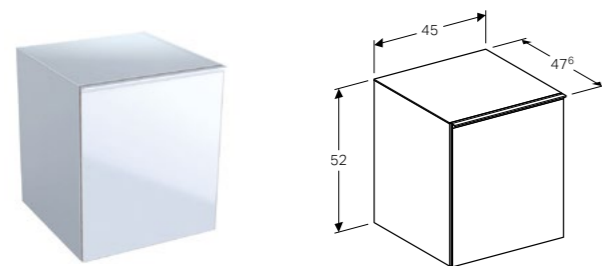

45cm low cabinet with one drawer and internal drawer
W 45 / D 47.6 / H 52cm
Wall mounted, opening via handle, drawer with soft closing mechanism, moisture resistant, delivered pre-assembled.

Art. no.	Product Description
500.618.01.2	White
500.618.JK.2	Lava
500.618.JL.2	Sand
500.618.16.1	Black