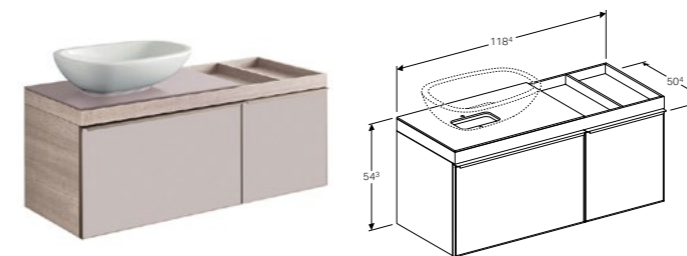

120cm cabinet for lay-on washbasin, with two soft closing mechanism drawers and shelf surface

W 118.4 / D 50.4 / H 54.3cm

Wall mounted, opening via handle, front panel made of glass, can be equipped with feet, cover plate made of glass, frame made of metal, delivered pre-assembled.

Art. no.	Product Description
500.564.JI.1	Taupe, beige oak, right
500.564.JJ.1	Black, grey-brown oak, right