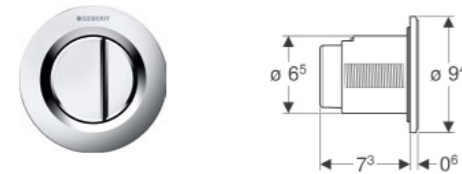

Sigma 8cm single flush
W 9.4 / D 7.3 / H 9.4cm

Art. no.	Product Description
116.041.11.1	White alpine
116.041.21.1	Gloss chrome-plated
116.041.46.1	Matt chrome-plated