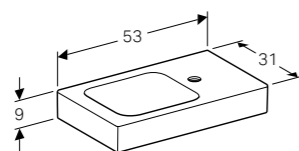

Art. no.	Product Description
840360000	White
841362000	Natural oak
841361000	Lava

53cm handrinse basin with shelf surface

W 53 / D 31 / H 9cm

Washbasin without overflow, asymmetrical, can be installed with a washbasin cabinet.