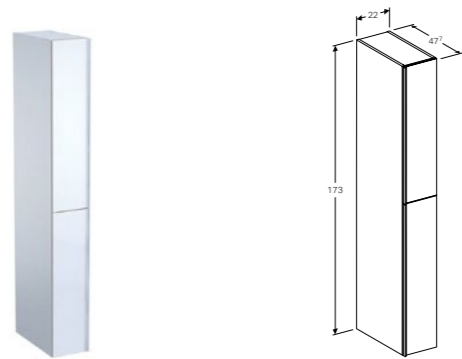

173cm tall cabinet with two cargos
W 22 / D 47.7 / H 173cm
Wall mounted, opening via handle, drawer with soft closing mechanism, delivered pre-assembled.

Art. no.	Product Description
500.638.01.2	White
500.638.JK.2	Lava
500.638.JL.2	Sand
500.638.16.1	Black