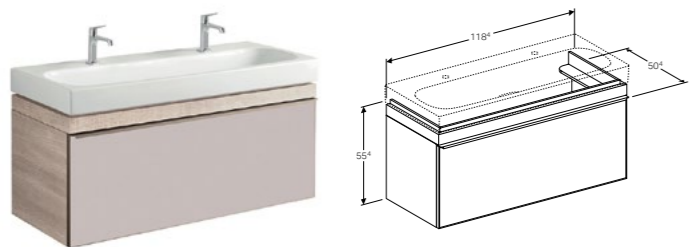

Cabinet for 120cm washbasin, with one soft closing mechanism drawer

W 118.4 / D 50.4 / H 55.4cm

Wall mounted, opening via handle, can be equipped with feet, front panel made of glass, frame made of metal, delivered pre-assembled.

Art. no.	Product Description
500.566.JI.1	Taupe, beige oak
500.566.JJ.1	Black, grey-brown oak