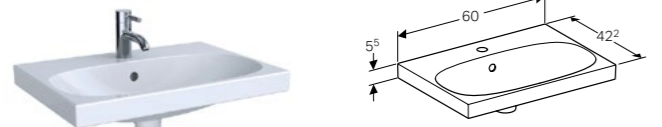

60cm washbasin, small projection
W 60 / D 42.2 / H 5.5cm
Can be installed with a washbasin cabinet, visible overflow.

Art. no.	Product Description
500.631.01.2	Centred tap hole