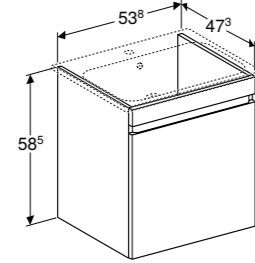

BODY/FRONT

White, high-gloss coated

Lava, matt coated

Light elm, foil-covered

Oak, foil-covered

55cm slim rim washbasin
W 55 / D 48 / H 16.8cm

Can be installed with washbasin cabinet, visible overflow.

Art. no.	Product Description
122255000	Centred tap hole