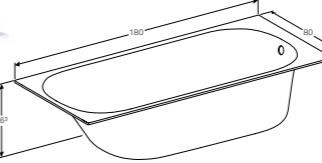

180cm rectangular bath with set of feet
W 180 / D 80 / H 46.3cm
Built in bath, outlet at the feet end.
Art. no. 554.039.01.1 **Product Description** White