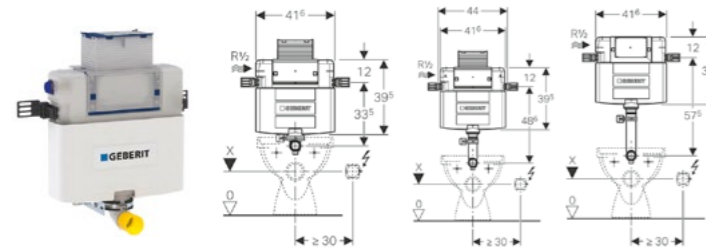

Geberit Omega concealed cistern 12cm, 6/3 litres

Art. no.	Product Description
109.041.00.1	Installation height 82cm
109.051.00.1	Installation height 98cm
109.061.00.1	Installation height 106cm