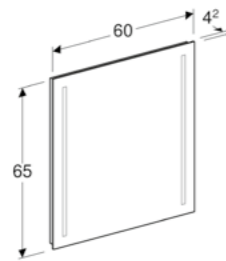

60cm mirror with functional side lighting
W 60 / D 4.2 / H 65cm
Mechanical switch, LED lighting.
Art. no.
500.586.00.1