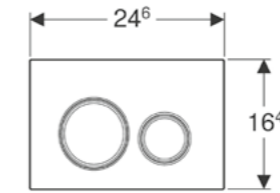

Art. no.	Product Description
115.882.KJ.1	White / gloss chrome / white
115.882.KK.1	White / gold-plated / white
115.882.KL.1	White / matt chrome / matt chrome
115.882.KH.1	Gloss chrome / matt chrome / gloss chrome
115.882.KN.1	Matt chrome / gloss chrome / matt chrome
115.882.KM.1	Black / gloss chrome / black
115.882.11.1	White / matt white
115.882.DW.1	Matt black
115.882.SN.1	Anti-fingerprint stainless steel brushed / polished / brushed
115.882.JQ.1	Anti-fingerprint coating / matt chrome / gloss chrome/ matt chrome
115.882.JT.1	Anti-fingerprint coating / matt white / gloss chrome/ matt white
115.882.14.1	Anti-fingerprint coating / matt black / gloss chrome/ matt black
115.889.SN.1	Anti vandal brushed stainless steel / polished / brushed
115.882.01.1	Anti fingerprint matt white
115.882.16.1	Anti fingerprint matt black

Geberit Sigma21
W 24.6 / D 1.2 / H 16.4cm