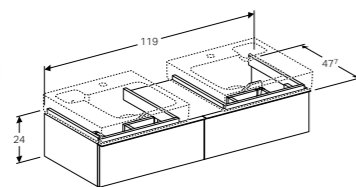

Cabinet for two 50cm washbasins, with two drawers and shelf surface
W 119 / D 47.7 / H 24cm

Wall mounted, opening via handle, drawer with soft closing mechanism, delivered pre-assembled.

Art. no.	Product Description
840320000	White
841322000	Natural oak
841321000	Lava