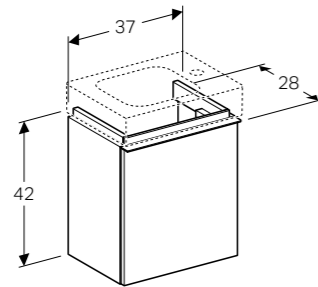

Cabinet for 38cm handrinse basin, with one door

W 37 / D 28 / H 42cm

Wall mounted, handle included, right side hinge, delivered pre-assembled.

Art. no.	Product Description
840037000	White
841039000	Natural oak
841038000	Lava