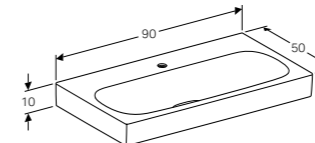

90cm washbasin
W 90 / D 50 / H 10cm

Washbasin without overflow, with ceramic cover cap, available with Clou overflow system or running waste with free outlet, can be installed with a washbasin cabinet.

Art. no.   **Product Description**
500.547.01.1   Centred tap hole