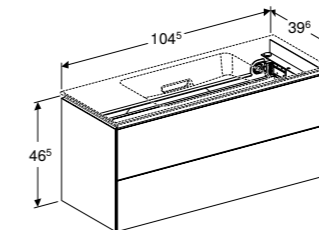

Cabinet for 105cm washbasin

W 104.5 / D 39.6 / H 46.5cm

Wall mounted, handleless design with two drawers.

Art. no.	Product Description
500.386.00.1	Black walnut
500.386.01.1	White high gloss