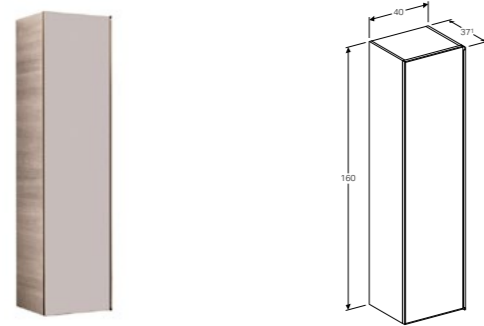

160cm tall cabinet with one soft closing mechanism door
W 40 / D 37.1 / H 160cm

Wall mounted, opening via handle, with four movable shelves, left or right hinge side, front panel made of glass, door frame made of metal, delivered pre-assembled.

Art. no.   **Product Description**
500.554.JI.1   Taupe, beige oak
500.554.JJ.1   Black, grey-brown oak