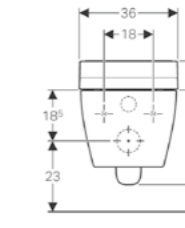

Geberit AquaClean Tuma Classic Floorstanding
W 36 / D 56 / H 43cm
Complete solution.

Art. no.	Product Description
146.090.11.1	White alpine