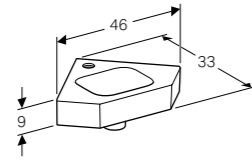

46cm corner handrinse basin

W 46 / D 33 / H 9cm

For installation in small, confined spaces, without overflow.

Art. no.	Product Description
124729000	Centred tap hole