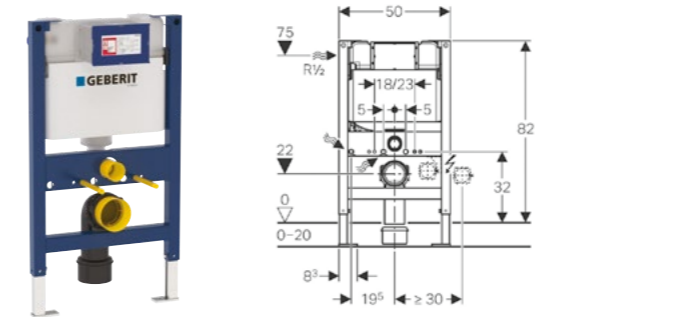

Geberit Duofix WC frame with Kappa cistern 15cm

Art. no.	Product Description
111.260.00.1	Installation height 82cm