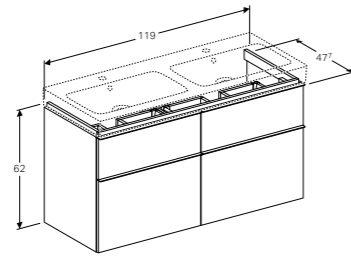

Cabinet for 120cm double washbasin, with four drawers
W 119 / D 47.7 / H 62cm

Wall mounted, opening via handle, drawer with soft closing mechanism, delivered pre-assembled.

Art. no.	Product Description
840520000	White
841522000	Natural oak
841521000	Lava