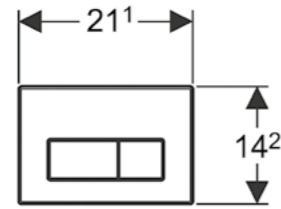

RECTANGULAR

Geberit Kappa50
W 21.1 / D 1.5 / H 14.2cm

Art. no.	Product Description
115.260.11.1	White alpine
115.260.21.1	Gloss chrome
115.260.46.1	Matt chrome
115.258.00.1	Brushed stainless steel