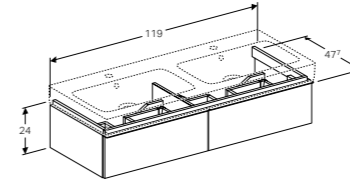

Cabinet for 120cm double washbasin, with two drawers
W 119 / D 47.7 / H 24cm

Wall mounted, opening via handle, drawer with soft closing mechanism, delivered pre-assembled.

Art. no.	Product Description
840220000	White
841222000	Natural oak
841221000	Lava