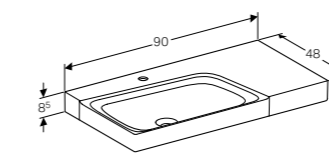

90cm washbasin with shelf surface

W 90 / D 48 / H 8.5cm

Washbasin without overflow, compatible with running waste, can be installed with a washbasin cabinet.

Art. no.	Product Description
500.533.01.1	Left tap hole, shelf space right
500.534.01.1	Without tap hole, shelf space right