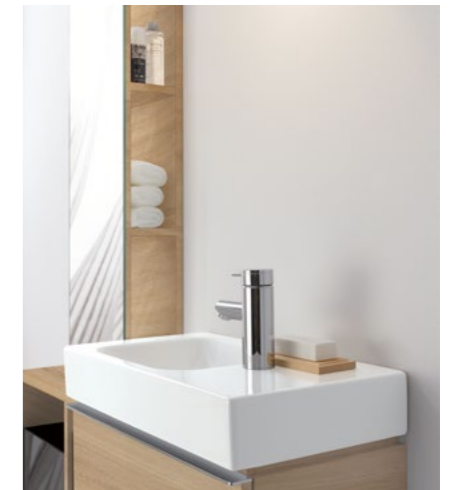

GEBERIT ICON WASHBASINS FOR CLOAKROOMS

WASHBASIN SOLUTIONS FOR SMALL ROOMS

The washbasins are specially designed for small bathrooms and offer a host of solutions for when space is at a premium. Shelves and tap holes positioned to the side enable low installation depths, whilst the corner handrinse basin design facilitates installation in confined spaces. The ceramic range is complemented by a short projection toilet.