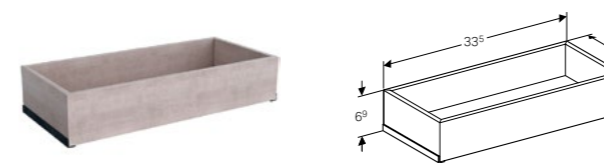

Art. no.	Product Description
500.646.00.1	Mystik oak

45cm floating shelf
 W 45 / D 15.9 / H 14.8cm
 Wall mounted, with three towel hooks, delivered pre-assembled.

Art. no.	Product Description
500.617.01.2	White
500.617.JK.2	Lava
500.617.JL.2	Sand
500.617.16.1	Black