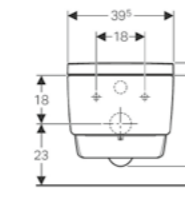

Geberit AquaClean Sela
W 36 / D 57.8 / H 44cm
Designer shower toilet with all important basic functions.

Art. no.	Product Description
146.200.11.1	Shower toilet with plated cover, white
146.200.21.1	Shower toilet with plated cover, chrome