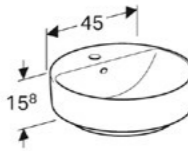

Round lay-on basin
Dia 45cm
Art. no. 500.769.01.2 **Product Description** One tap hole with overflow
500.770.01.2 One tap hole without overflow

Oval lay-on basin
W 55 / D 40cm
Art. no. 500.771.01.2 **Product Description** No tap hole without overflow