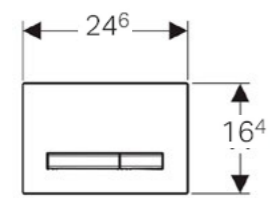

RECTANGULAR

Geberit Sigma30

W 24.6 / D 1.2 / H 16.4cm

Art. no.	Product Description
115.883.KJ.1	White / gloss chrome / white
115.883.KK.1	White / gold-plated / white
115.883.KL.1	White / matt chrome / matt chrome
115.883.KH.1	Gloss chrome / matt chrome / gloss chrome
115.883.KN.1	Matt chrome / gloss chrome / matt chrome
115.883.KM.1	Black / gloss chrome / black
115.883.JQ.1	Anti-fingerprint coating / matt chrome / gloss chrome / matt chrome
115.883.JT.1	Anti-fingerprint coating / matt white / gloss chrome / matt white
115.883.14.1	Anti-fingerprint coating / matt black / gloss chrome / matt black
115.883.11.1	White / matt white
115.883.01.1	Anti-fingerprint coating matt white / white
115.883.DW.1	Black / matt black
115.883.16.1	Anti-fingerprint coating matt black / black

Geberit Sigma60

W 21.4 / D 2.4 - 5 / H 13.2cm

Art. no.	Product Description
115.640.SI.1	White glass
115.640.SQ.1	Umber glass
115.640.SJ.1	Black glass
115.640.GH.1	Chrome brushed

Geberit Sigma70

W 24 / D 0.4 / H 15.8cm
For Sigma 12cm cistern.

Art. no.	Product Description
115.621.SI.1	White glass
115.621.SQ.1	Umber glass
115.621.SJ.1	Black glass
115.621.00.1	Customisation
115.621.FW.1	Anti-fingerprint stainless steel brushed

Geberit Sigma30

W 24.6 / D 1.2 / H 16.4cm

Art. no.	Product Description
115.893.KJ.1	Anti-tamper white / gloss chrome
115.893.KX.1	Anti-fingerprint, anti-tamper chrome brushed / gloss chrome
115.893.KY.1	Anti-tamper gloss chrome / chrome brushed
115.893.JT.1	Anti-fingerprint coating / matt white / gloss chrome / matt white
115.893.14.1	Anti-fingerprint coating / matt black / gloss chrome / matt black
115.893.45.1	Gold plated

Geberit Sigma70

W 24 / D 0.4 / H 15.8cm
For Sigma 8cm cistern.