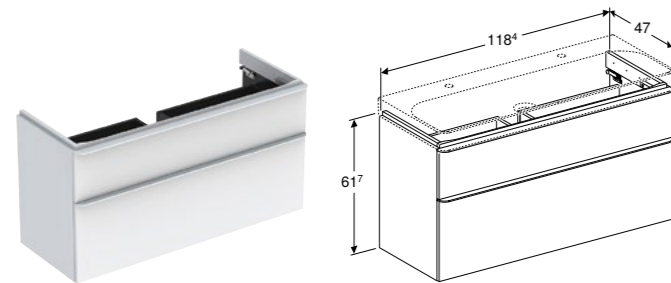

Cabinet for 120cm handrinse basin, with two soft closing mechanism drawers
W 118.4 / D 47 / H 61.7cm

Wall mounted, integrated handles, moisture resistant, delivered pre-assembled.

Art. no.	Product Description
500.355.00.1	White
500.355.JK.1	Lava
500.355.JL.1	Sand
500.355.JR.1	Hickory