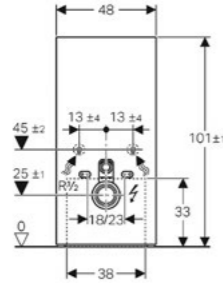

Geberit Monolith Plus
W 48.2 / D 10.6 / H 101cm
Wall-hung toilet, height 101cm.

Art. no.	Product Description
131.221.SJ.5	Black
131.221.SQ.5	Umber
131.221.TG.5	Sand
131.221.SI.5	White