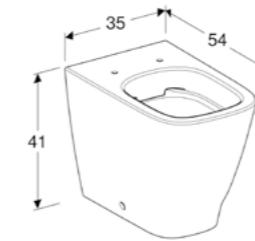

Floor standing toilet, Rimfree®

W 35 / D 54 / H 41cm

Back-to-wall, washdown toilet pan, 6/4 litre, hidden fastening.

Art. no.	Product Description
500.840.00.1	White