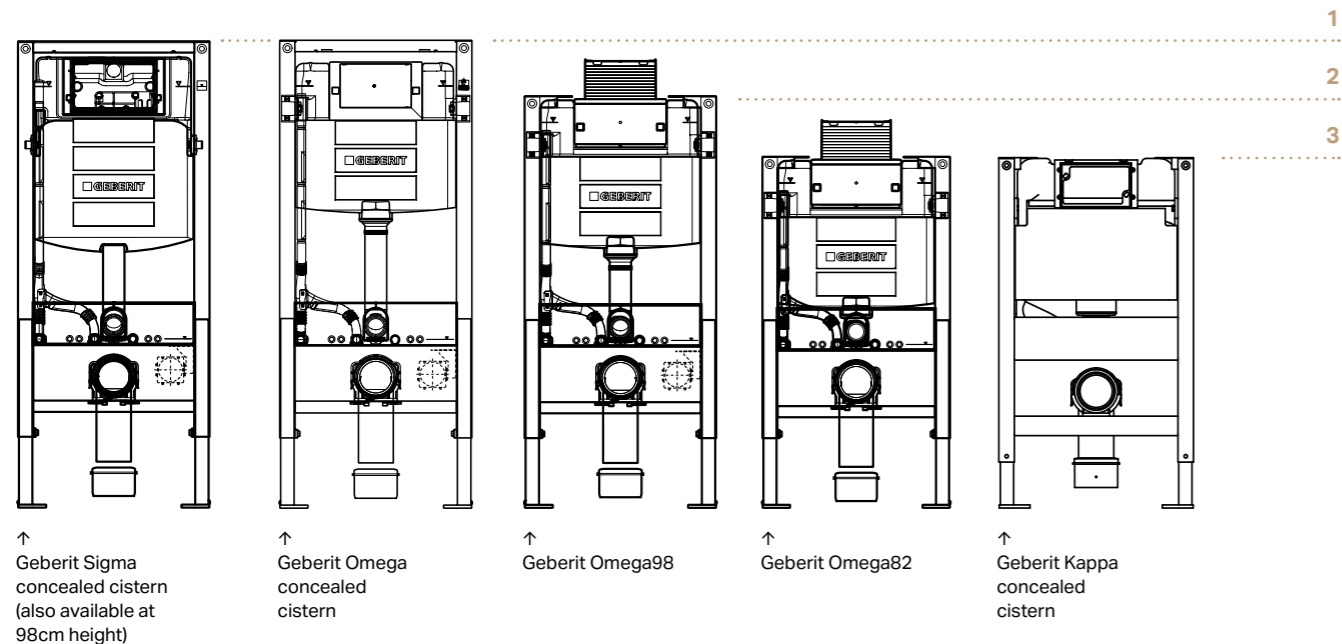

GEBERIT CONCEALED CISTERNS

POWERFUL TECHNOLOGY BEHIND THE WALL

Geberit frame technology not only offers flexible design choice but also sustainability and reliability for both you and the environment. Geberit concealed cisterns are available in different heights to fit every bathroom. The cisterns are equipped for installation requiring electrical connections. This means shower toilets, odour extraction units, touchless

flush plates and other devices can be installed or retro-fitted quickly and easily. With a large selection of ceramics, you'll find the perfect solution "in front of the wall" to match your dream bathroom.

www.geberit.co.uk

GEBERIT CONCEALED FLUSH TECHNOLOGY

1. Construction height 112cm 2. Construction height 98cm 3. Construction height 82cm.