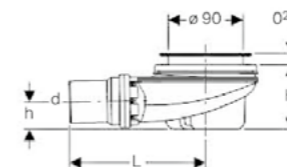

SHOWER DRAIN WITH COVER

Geberit shower drain d90, with drain cover, depth of water seal 50mm

For shower trays with 90mm valve hole diameter.

Art. no.	Product Description
150.551.21.1	Gloss chrome plated
150.552.21.1	Gloss chrome plated
150.554.21.1	Gloss chrome plated
150.555.21.1	Gloss chrome plated

Art. No.	Straight connector	d, Ø (mm)	H (cm)	h (cm)	L (cm)
150.551.21.1	PE-HD	50	7.8	3.3	16.3
150.552.21.1	PE-HD	40	7.8	3.3	16.3
150.554.21.1	PP	50	7.8	3.3	13.2
150.555.21.1	PP	40/43	7.8	3.3	13.2