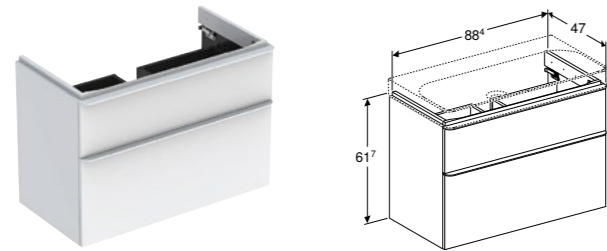

Cabinet for 90cm washbasin, with two soft closing mechanism drawers
W 88.4 / D 47 / H 61.7cm

Wall mounted, integrated handles, moisture resistant, delivered pre-assembled.

Art. no.	Product Description
500.354.00.1	White
500.354.JK.1	Lava
500.354.JL.1	Sand
500.354.JR.1	Hickory