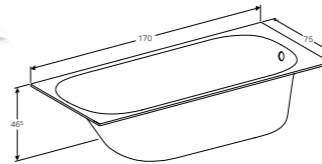

170cm rectangular bath with set of feet
W 170 / D 75 / H 46.5cm
Built in bath, outlet at the feet end.
Art. no. 554.037.01.1 **Product Description** White