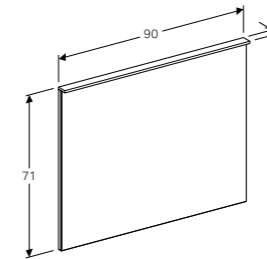

90cm mirror with functional and ambient lighting
W 90 / D 5.5 / H 71cm
Indirect lighting, heated rear to prevent mirror steaming up, touch sensor switch, dimmable, LED lighting.
Art. no. Product Description
500.522.00.1 90cm