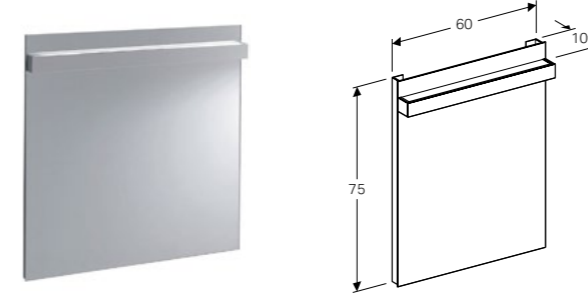

60cm mirror with functional lighting
W 60 / D 10.4 / H 75cm
Mechanical switch, adjustable lamp, LED lighting.

Art. no.	Product Description
840760000	19 W, 568 lm