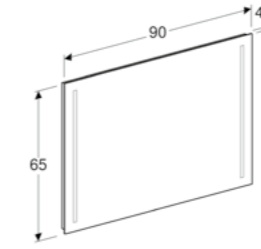

90cm mirror with functional side lighting
W 90 / D 4.2 / H 65cm
Mechanical switch, LED lighting.
Art. no.
500.589.00.1