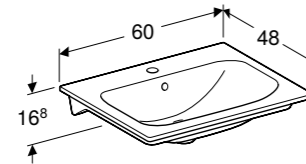

60cm slim rim washbasin
W 60 / D 48 / H 16.8cm

Can be installed with washbasin cabinet, visible overflow.

Art. no.	Product Description
122260000	Centred tap hole