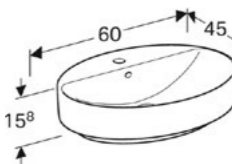

Round lay-on basin
Dia 45cm
Art. no. 500.769.01.2 **Product Description** One tap hole with overflow
500.770.01.2 One tap hole without overflow

Oval lay-on basin
W 55 / D 40cm
Art. no. 500.771.01.2 **Product Description** No tap hole without overflow