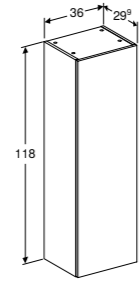

Semi-tall cabinet

W 36 / D 29.9 / H 118cm

Wal mounted, push to open door, moisture resistant, delivered pre-assembled.

Art. no.	Product Description
500.361.00.1	White
500.361.JK.1	Lava
500.361.JL.1	Sand
500.361.JR.1	Hickory