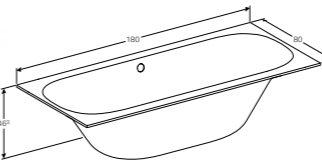

180cm rectangular bath, duo with set of feet
W 180 / D 80 / H 46.3cm
Built in bath, suitable for two people, centred outlet.
Art. no. 554.040.01.1 **Product Description** White