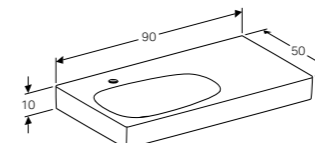

90cm washbasin with shelf surface
W 90 / D 50 / H 10cm

Washbasin without overflow, with ceramic cover cap, available with Clou overflow system or running waste with free outlet, asymmetrical, can be installed with a washbasin cabinet.

Art. no.   **Product Description**
500.548.01.1   Left hand tap hole, shelf space right
500.549.01.1   Right hand tap hole, shelf space left