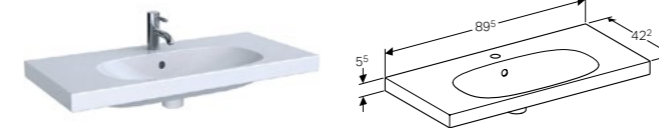

90cm washbasin, small projection, shelf surface
W 89.5 / D 42.2 / H 5.5cm
Can be installed with a washbasin cabinet, visible overflow, easy fastening with Geberit washbasin wall fixing EFF1.

Art. no.	Product Description
500.633.01.2	Centred tap hole
500.634.01.2	Without tap hole