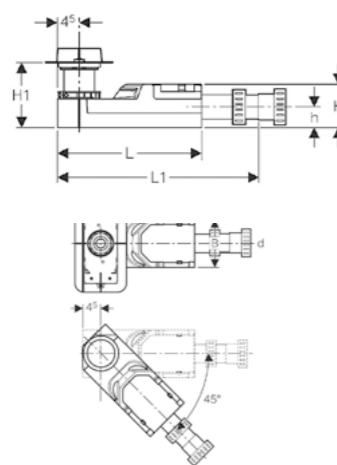

CLEANLINE

Installation set for Geberit shower channels of the CleanLine series

Art. no.	Product Description
154.154.00.1	Floor construction height from 90mm

d, ø	Outer diameter	5.5cm
B	Width	13cm
H	Height	9cm
H1	Height	9-20cm
h	Height, partial diameter	4.2cm
L	Length	30cm
L1	Length	35.8cm