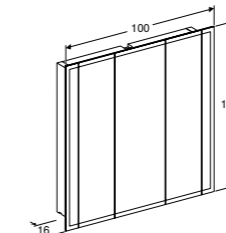

100cm mirror cabinet

W 100 / D 16 / H 100cm

Integrated LED lighting with three doors.

Art. no.	Product Description
500.485.00.1	Mirrored inside and outside