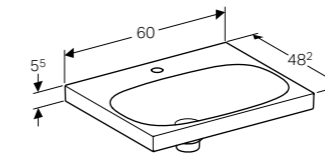

60cm washbasin, with hidden overflow and drain cover
W 60 / D 48.2 / H 5.5cm

Can be installed with a washbasin cabinet, ceramic overflow system.

Art. no.	Product Description
500.629.01.2	Centred tap hole

Built in ceramic clou waste requires brassware with lever operated pop up waste.