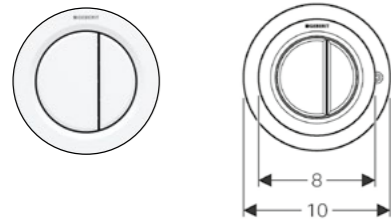

FLUSH BUTTONS

Geberit remote flush button Type01
W 10 / D 0.6 / H 10cm
For furniture.

Art. no.	Product Description
116.050.11.1	White
116.050.21.1	Gloss chrome
116.050.46.1	Matt chrome
For solid wall	
116.042.11.1	White alpine
116.042.21.1	Gloss chrome-plated
116.042.46.1	Matt chrome-plated
116.044.11.1	Protruding design, white alpine