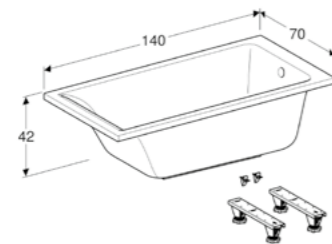

Rectangular bath with feet

Built in bath, with feet.

Art. no.	Product Description
554.310.01.1	140cm x 70cm
554.311.01.1	150cm x 70cm
554.312.01.1	160cm x 70cm
554.313.01.1	160cm x 75cm
554.314.01.1	170cm x 70cm
554.315.01.1	170cm x 75cm
554.316.01.1	180cm x 80cm