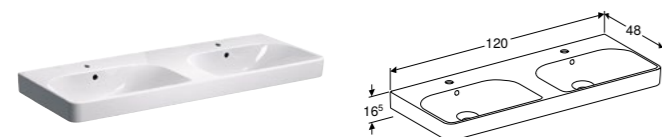

120cm square double washbasin
W 120 / D 48 / H 16.5cm

Visible overflow, can be installed with cabinet for washbasin.

Art. no.	Product Description
500.223.01.1	Right and left tap hole
500.224.01.1	Without tap hole