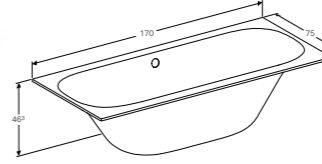

170cm rectangular bath, duo with set of feet
W 170 / D 75 / H 46.3cm
Built in bath, suitable for two people, centred outlet.
Art. no. 554.038.01.1 **Product Description** White