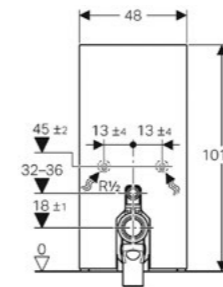

Geberit Monolith
W 48.2 / D 10.6 / H 101cm
Floor standing toilet, height 101cm.

Art. no.	Product Description
131.002.SJ.5	Black
131.002.SQ.5	Umber
131.002.TG.5	Sand
131.002.SI.5	White
131.002.SL.5	Mint