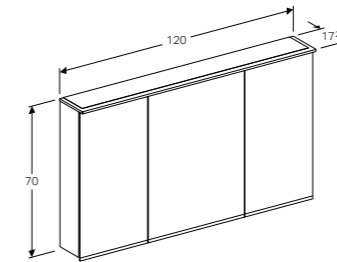

Option plus 120cm mirror cabinet with functional and ambient lighting, three doors
W 120 / D 17.2 / H 70cm
LED lighting, indirect lighting, touch sensor switch for the upper light, touch sensor switch for the bottom light, power socket, USB port, mirrored body, mirrored back side, doors mirrored on both sides, movable shelves. The Option Plus mirror cabinets also include a magnetic accessory holder.
Art. no.
500.597.P5.1