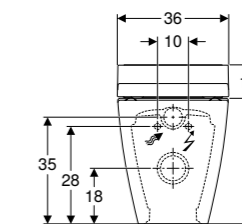

Design cover

NEW

Geberit AquaClean Tuma Comfort
W 36 / D 55.3 / H 44.6cm
Complete wall-hung solution.

Art. no.	Product Description
146.290.11.1	White alpine
146.290.SI.1	White glass
146.290.SJ.1	Black glass
146.290.FW.1	Stainless steel brushed