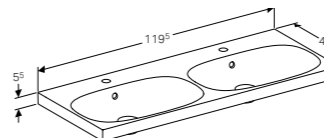

120cm double washbasin

W 119.5 / D 48.2 / H 5.5cm

Can be installed with a washbasin cabinet, visible overflow easy fastening with Geberit washbasin wall fixing EFF1.

Art. no.   **Product Description**
500.627.01.2   Centred tap hole
500.628.01.2   Without tap hole