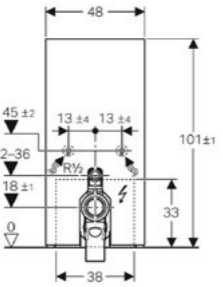

Geberit Monolith Plus
W 48.2 / D 10.6 / H 101cm
Floor standing toilet, height 101cm.

Art. no.	Product Description
131.202.TG.5	Black
131.202.SQ.5	Umber
131.202.SJ.5	Sand
131.202.SI.5	White