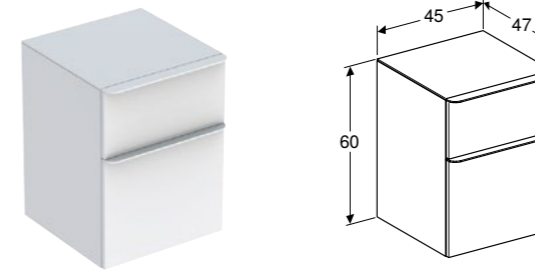

Art. no.	Product Description
500.357.00.1	White
500.357.JK.1	Lava
500.357.JL.1	Sand
500.357.JR.1	Hickory