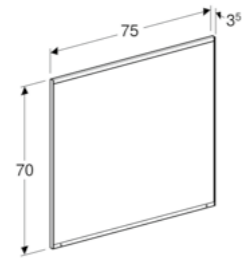

75cm Option Plus illuminated mirror
W 75 / D 3.5 / H 70cm
With direct and indirect lighting, dimmable and antimist function.
Art. no.
501.072.00.1