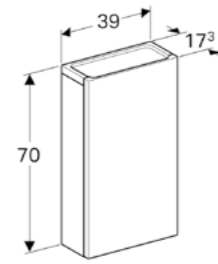

Upper cabinet

W 39 / D 17.3 / H 70cm

Wall mounted, handleless design, with two integrated shelves.
Delivered pre assembled.

Art. no.	Product Description
869010000	White
869011000	Lava
869012000	Elm
869013000	Oak