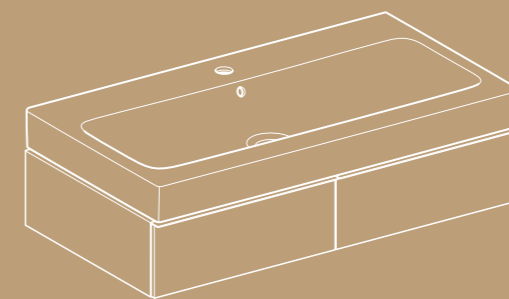

GEBERIT **ICON**