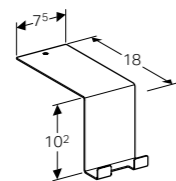

Towel rails and towel hooks

W 7.5 / D 18 / H 10.2cm

Art. no.	Product Description
500.647.JK.2	Lava