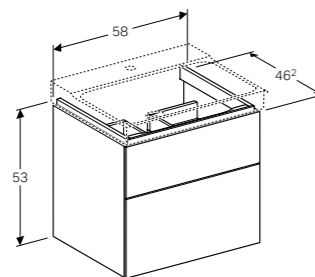

Cabinet for 60cm washbasin, with two drawers

W 58 / D 46.2 / H 53cm

Wall mounted, opened using push to open mechanism, moisture resistant, LED lighting, delivered pre-assembled.

Art. no.	Product Description
500.506.01.1	White
500.506.43.1	Scultura grey
500.506.00.1	Matt grey