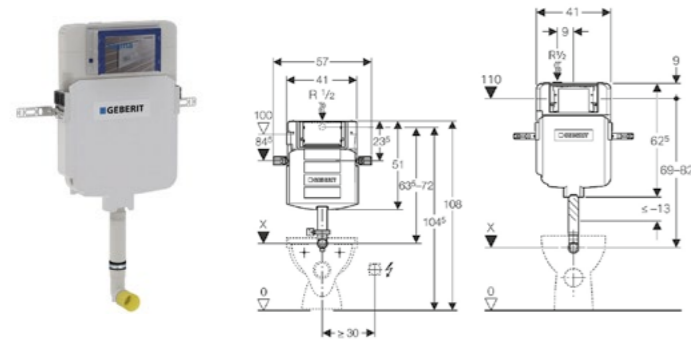

GEBERIT CISTERNS

Geberit Sigma concealed cistern, 6/3 litres

Art. no.	Product Description
109.792.00.1	8cm cistern, installation height 120cm
109.309.00.5	12cm cistern, installation height 108cm