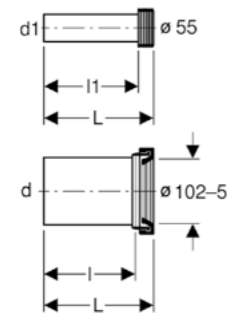

Geberit connection set 300mm in length for wall-hung toilets

Art. no.
152.441.46.1

Suitable for the following toilets when fitted with a Geberit frame:

- 500.510.01.1 Citterio wall-hung toilet Rimfree®
- 500.500.01.1 Xeno² wall-hung toilet Rimfree®
- 204000000 iCon wall-hung toilet
- 204060000 iCon wall-hung toilet Rimfree®
- 201950000 iCon Square wall-hung toilet Rimfree®
- 500.200.01.1 Smyle Square wall-hung premium toilet Rimfree®