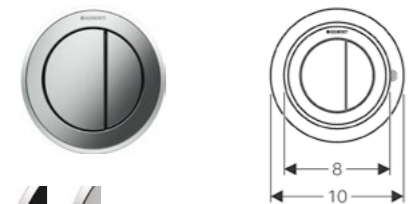

Geberit remote flush button Type10 Dual flush
W 10 / D 0.6 / H 10cm
For furniture.

Art. no.	Product Description
116.056.KH.1	Gloss chrome/matt chrome
116.056.KJ.1	White/gloss chrome
116.056.KK.1	White/gold
116.056.KM.1	Black/gloss chrome
116.056.KN.1	Matt chrome/gloss chrome