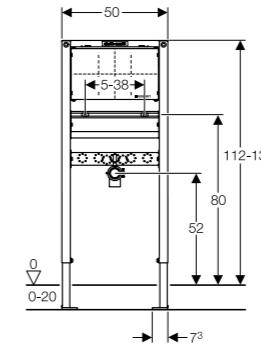

WASHBASIN FRAMES

Geberit Duofix frame for washbasin, 112 - 130cm, Wall mounted tap, concealed

Art. no.	Product Description
111.493.00.1	With PreWall brackets, backplate elbows and chrome isolating valves
111.567.00.1	130cm washbasin, wall mounted tap with concealed function box
111.568.00.1	130cm washbasin, wall mounted tap with concealed function box and concealed trap