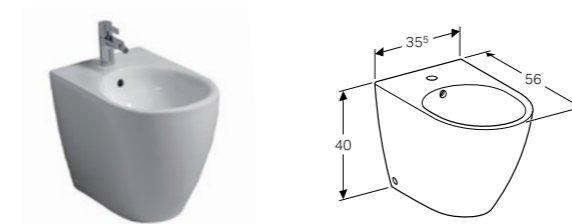

Floor standing bidet

W 35.5 / D 56 / H 40cm

Back-to-wall, hidden water supply connection, hidden fastening.

Art. no. **Product Description**
234050000 White

Wall-hung bidet

W 35.5 / D 54 / H 23.5cm

Hidden water supply connection, hidden fastening.