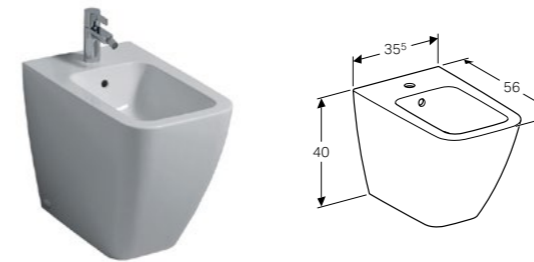

Square floor standing bidet
W 35.5 / D 56 / H 40cm
Back-to-wall, hidden water supply connection, hidden fastening.
Art. no.   **Product Description**
231950000   White