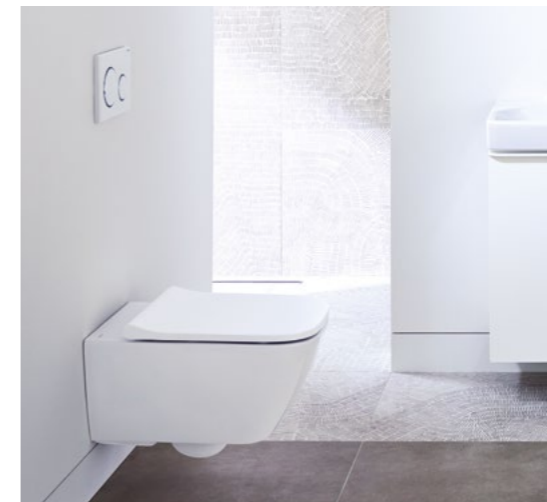

GEBERIT SMYLE SQUARE TOILETS AND BIDETS

Toilets and bidets continue the characteristically light design language and ensure a harmonious mix.

Rimfree

The ceramic form of the toilets and bidets closely follows the design of the washbasins. The Smyle Square series offers a premium design solution for wall-hung and floor standing toilets and bidets. Rimfree® technology is integrated into the toilet pans. The slim toilet seats are available in two design versions, overlapping or sandwich.

Soft closing

Ground clearance

QuickRelease function for the toilet seat