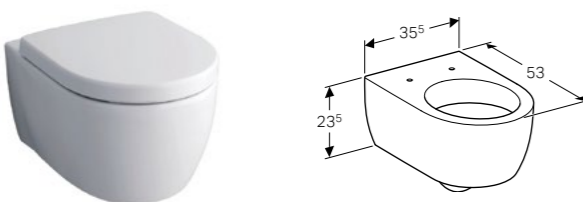

Wall-hung toilet

W 35.5 / D 53 / H 23.5cm

Washdown toilet pan, 6/4 litre or 4/2.6 litre, with flush rim, hidden fastening.

Art. no.   **Product Description**
204000000   White