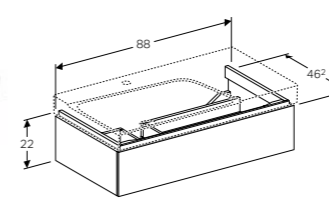

Cabinet for 60cm washbasin, with two drawers

W 58 / D 46.2 / H 53cm

Wall mounted, opened using push to open mechanism, moisture resistant, LED lighting, delivered pre-assembled.

Art. no.	Product Description
500.506.01.1	White
500.506.43.1	Scultura grey
500.506.00.1	Matt grey