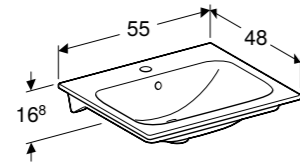

BODY/FRONT

White, high-gloss coated

Lava, matt coated

Light elm, foil-covered

Oak, foil-covered

55cm slim rim washbasin
W 55 / D 48 / H 16.8cm

Can be installed with washbasin cabinet, visible overflow.

Art. no.	Product Description
122255000	Centred tap hole