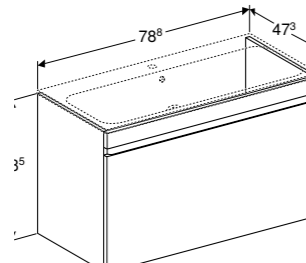

Cabinet for 80cm washbasin
W 78.8 / D 47.3 / H 58.5cm

Wall mounted, handleless design, with concealed internal drawer. Delivered pre assembled.

Art. no.	Product Description
869580000	White
869581000	Lava
869582000	Elm
869583000	Oak