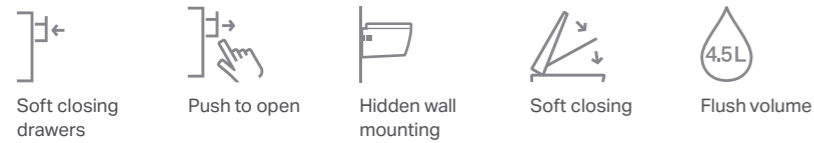

KeraTect®

Rimfree®

GEBERIT
CITTERIO

GEBERIT CITTERIO

Geberit Citterio combines puristic contours with organically flowing shapes, resulting in an unmistakable design language. A premium bathroom series of product with remarkable originality, designed for timeless elegance and of the highest quality. The Geberit Citterio bathroom series reflects the unique design hallmarks of the renowned Italian architect and designer Antonio Citterio. **Italian design with simple timeless elegance.**