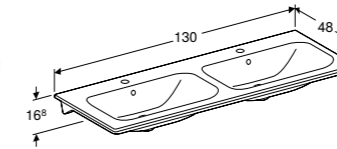

130cm slim rim washbasin
W 130 / D 48 / H 16.8cm

Can be installed with washbasin cabinet, visible overflow.

Art. no.	Product Description
122230000	Centred tap hole