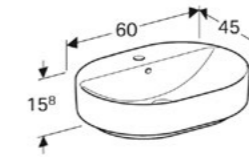

Elliptic lay-on basin
W 60 / D 45cm
Art. no. 500.777.01.2 **Product Description** One tap hole with overflow
500.778.01.2 One tap hole without overflow