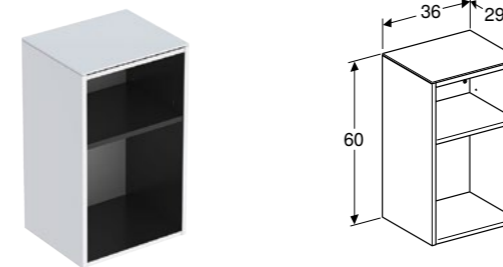

Low cabinet short projection, with open shelves
W 36 / D 29.9 / H 60cm

Art. no.	Product Description
500.358.00.1	White
500.358.JK.1	Lava
500.358.JL.1	Sand
500.358.JR.1	Hickory