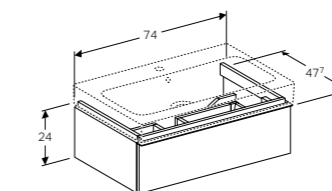

Cabinet for 75cm washbasin, with one drawer

W 74 / D 47.7 / H 24cm

Wall mounted, opening via handle, drawer with soft closing mechanism, delivered pre-assembled.

Art. no.	Product Description
840275000	White
841277000	Natural oak
841276000	Lava