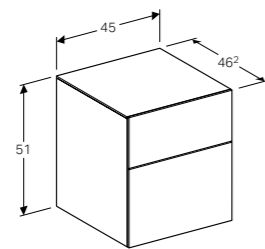

58cm glass shelf
 W 58 / D 45 / H 0.8cm
 Can be combined with side cabinet with one drawer.

Art. no. Product Description
 500.524.00.1 58cm

90cm mirror with functional and ambient lighting
 W 90 / D 5.5 / H 71cm
 Indirect lighting, heated rear to prevent mirror steaming up, touch sensor switch, dimmable, LED lighting.
Art. no. Product Description
 500.522.00.1 90cm