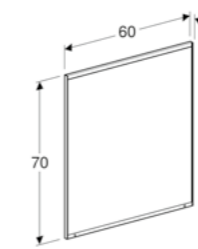

60cm Option Plus illuminated mirror
W 60 / D 3.5 / H 70cm
With direct and indirect lighting, dimmable and antimist function.
Art. no.
501.071.00.1