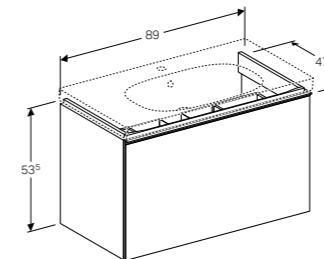

90cm washbasin, with right shelf surface

W 89.5 / D 48.2 / H 5.5cm

Can be installed with a washbasin cabinet, asymmetrical visible overflow, easy fastening with Geberit washbasin wall fixing EFF1.

Art. no. **Product Description**
500.625.01.2 Centred tap hole
500.626.01.2 Without tap hole