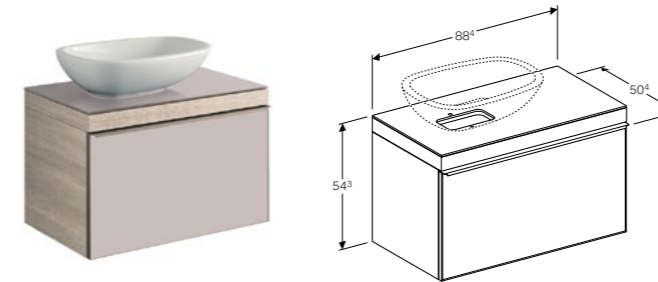

90cm cabinet for lay-on washbasin, with one soft closing mechanism drawer

W 88.4 / D 50.4 / H 54.3cm

Wall mounted, opening via handle, front panel made of glass, can be equipped with feet, cover plate made of glass, frame made of metal, delivered pre-assembled.

Art. no.	Product Description
500.560.JI.1	Taupe, beige oak
500.560.JJ.1	Black, grey-brown oak