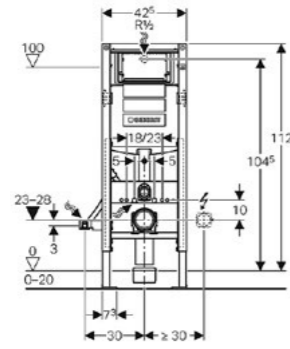

SPECIAL APPLICATIONS

Geberit Duofix toilet frame with Sigma cistern 12cm

Art. no.	Product Description
111.352.00.5	Less-abled, 112cm