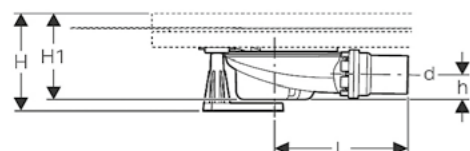

GEBERIT SETAPLANO

Geberit Setaplano shower surface

The Setaplano shower surface is available in different sizes to match your bathroom.

Art. no.	Product Description
154.260.11.1	B80cm L80cm
154.262.11.1	B80cm L100cm
154.264.11.1	B80cm L120cm
154.266.11.1	B80cm L140cm
154.267.11.1	B80cm L150cm
154.270.11.1	B90cm L90cm
154.271.11.1	B90cm L100cm
154.273.11.1	B90cm L120cm
154.275.11.1	B90cm L140cm
154.280.11.1	B100cm L100cm
154.282.11.1	B100cm L120cm
154.284.11.1	B100cm L140cm
154.290.11.1	B120cm L120cm

Geberit Setaplano installation frame

Installation frame for Geberit shower surfaces Setaplano.

Art. no.	Product Description
154.460.00.1	Up to 100cm, for 4 feet: B80cm L80cm
154.462.00.1	Up to 100cm, for 4 feet: B80cm L100cm
154.470.00.1	Up to 100cm, for 4 feet: B90cm L90cm
154.471.00.1	Up to 100cm, for 4 feet: B90cm L100cm
154.480.00.1	Up to 100cm, for 4 feet: B100cm L100cm
154.464.00.1	Over 100cm, for 6 feet: B80cm L120cm
154.466.00.1	Over 100cm, for 6 feet: B80cm L140cm
154.467.00.1	Over 100cm, for 6 feet: B80cm L150cm
154.473.00.1	Over 100cm, for 6 feet: B90cm L120cm
154.475.00.1	Over 100cm, for 6 feet: B90cm L140cm
154.482.00.1	Over 100cm, for 6 feet: B100cm L120cm
154.484.00.1	Over 100cm, for 6 feet: B100cm L140cm
154.490.00.1	Over 100cm, for 6 feet: B120cm L120cm

Geberit Setaplano installation set

6 feet installation set for Geberit shower surface Setaplano.

Art. no.	Product Description
154.010.00.1	Depth of water seal 50mm: d50mm
154.011.00.1	Depth of water seal 50mm: d56mm
154.012.00.1	Depth of water seal 50mm: d50/55mm

Art. No.	d Dia (mm)	H (cm)	H1 (cm)	h	L (cm)
154.010.00.1	50	11.5-16.5	11.5	3.3	16.3
154.011.00.1	56	11.5-16.5	11.5	3.3	16.3
154.012.00.1	50/55	11.5-16.5	11.5	3.3	16.3

Geberit Setaplano installation set