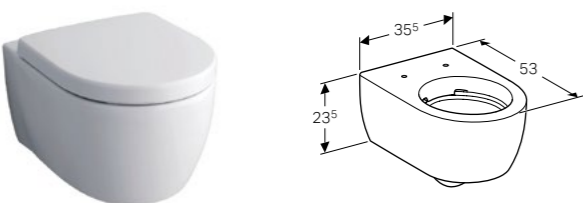

Art. no. **Product Description**
214020000 White

Wall-hung toilet

W 35.5 / D 53 / H 23.5cm

Washdown toilet pan, 6/4 litre or 4/2.6 litre, with flush rim, hidden fastening.

Art. no. **Product Description**
204000000 White