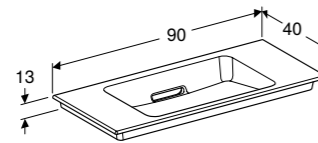

90cm washbasin for furniture

W 90 / D 40 / H 13cm

Washbasin without overflow. Colour choice available for design line on ceramic cap.

Art. no.	Product Description
500.395.01.1	White, gloss chrome
500.395.01.2	White, bright brushed chrome
500.395.01.3	White, glossy white