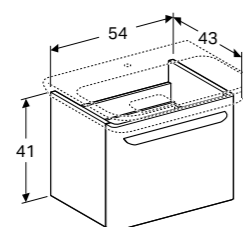

65cm washbasin unit

W 54 / D 43 / H 41cm

Wall mounted, opening via handle, moisture resistant, delivered pre-assembled.

Art. no.	Product Description
Y824065000	White
824066000	Taupe