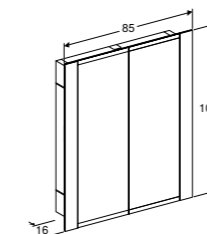

Cabinet for 105cm washbasin

W 104.5 / D 39.6 / H 46.5cm

Wall mounted, handleless design with two drawers.

Art. no.	Product Description
500.386.00.1	Black walnut
500.386.01.1	White high gloss

85cm mirror cabinet