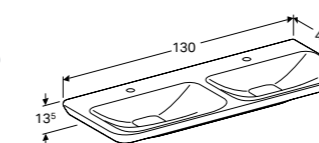

130cm double washbasin

W 130 / D 48 / H 13.5cm

Wall mounted, opening via handle, moisture resistant, delivered pre-assembled.

Art. no.
135430600