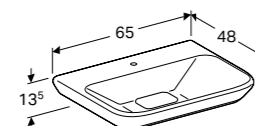

65cm washbasin

W 65 / D 48 / H 13.5cm

Washbasin without overflow, suitable for Clou overflow system or running waste, can be installed with a washbasin cabinet.

Art. no.
125465600