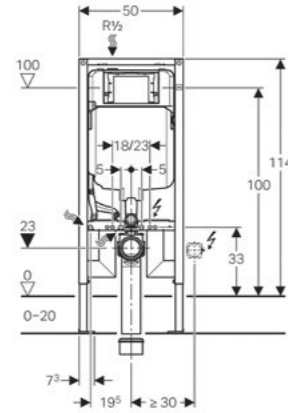

GEBERIT FRAMES

Geberit Duofix toilet frame with Sigma cistern 8cm

Art. no.	Product Description
111.799.00.1	Installation height 114cm