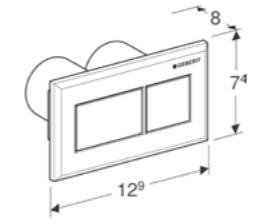

For Sigma 8cm cistern.

Art. no.	Product Description
116.053.GH.1	Brushed chrome
116.053.KA.1	Bright chrome-plated
116.053.KT.1	White high gloss
116.053.KV.1	Black high gloss
116.054.21.1	Protruding design, gloss chrome-plated