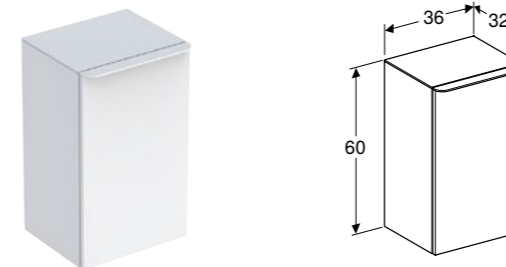

Low cabinet short projection
W 36 / D 32.6 / H 60cm

Art. no.	Product Description
500.359.00.1	White right hand door
500.359.JK.1	Lava right hand door
500.359.JL.1	Sand right hand door
500.359.JR.1	Hickory right hand door
500.360.00.1	White left hand door
500.360.JK.1	Lava left hand door
500.360.JL.1	Sand left hand door
500.360.JR.1	Hickory left hand door