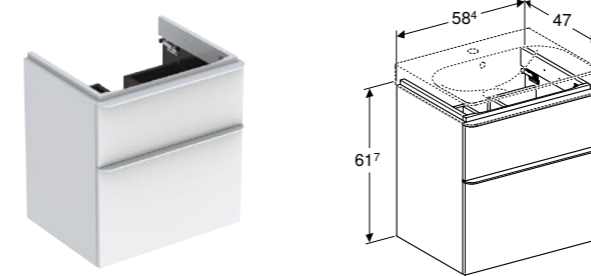

Cabinet for 60cm washbasin, with two soft closing mechanism drawers
W 58.4 / D 49 / H 61.7cm
Wall mounted, integrated handles, moisture resistant, delivered pre-assembled.
Art. no. 500.352.00.1 **Product Description** White
500.352.JK.1 Lava
500.352.JL.1 Sand
500.352.JR.1 Hickory