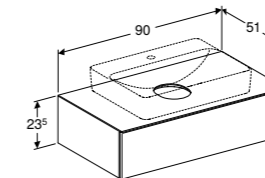

90cm cabinet for lay-on washbasin, with one drawer
W 90 / D 51 / H 23.5cm
With integrated shelf surface and trap.
Art. no. 501.165.00.1 **Product Description** White
501.166.00.1 Lava
501.168.00.1 Hickory