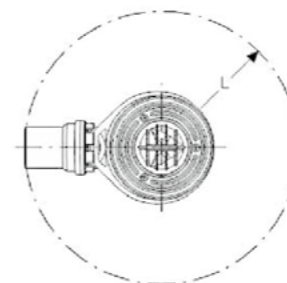

SHOWER DRAIN WITH COVER

Geberit shower drain d90, with drain cover, depth of water seal 50mm

For shower trays with 90mm valve hole diameter.

Art. no.	Product Description
150.551.21.1	Gloss chrome plated
150.552.21.1	Gloss chrome plated
150.554.21.1	Gloss chrome plated
150.555.21.1	Gloss chrome plated

Art. No.	Straight connector	d, Ø (mm)	H (cm)	h (cm)	L (cm)
150.551.21.1	PE-HD	50	7.8	3.3	16.3
150.552.21.1	PE-HD	40	7.8	3.3	16.3
150.554.21.1	PP	50	7.8	3.3	13.2
150.555.21.1	PP	40/43	7.8	3.3	13.2