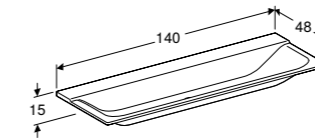

140cm Varicor washbasin

W 140 / D 48 / H 15cm

Art. no.	Product Description
500.276.00.1	Without tap hole
500.277.00.1	Two tap hole