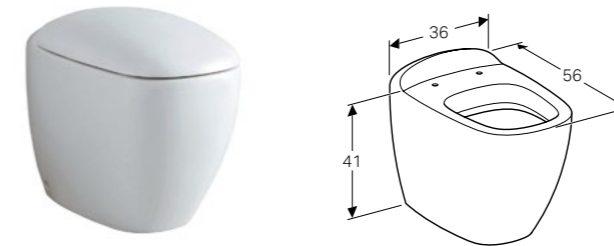

Floor standing toilet, back-to-wall, Rimfree®
W 36 / D 56 / H 41cm

Washdown toilet pan, 6/4 litre, with flush rim, horizontal or vertical outlet, hidden fastening.

Art. no.   **Product Description**
500.512.01.1   White