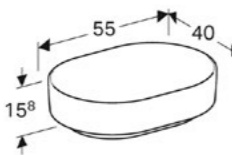

Elliptic lay-on basin
W 55 / D 40cm
Art. no. 500.774.01.2 **Product Description** No tap hole without overflow