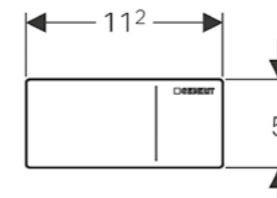

Geberit Omega60

W 18.4 / D 2.4 - 9 / H 11.4cm

Art. no.	Product Description
115.081.SI.1	White glass
115.081.SQ.1	Umber glass
115.081.SJ.1	Black glass
115.081.GH.1	Chrome brushed

Geberit Omega70

W 11.2 / D 0.9 / H 5cm
For furniture. Solid wall version also available.