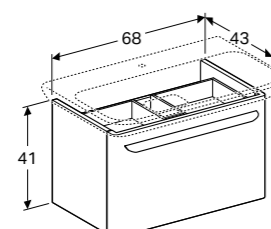

W 115 / D 54.5 / H 20cm

Wall mounted, opening via handle, moisture resistant, delivered pre-assembled, tap hole in furniture.

Art. no.	Product Description
824160000	White
824161000	Taupe

80cm washbasin unit