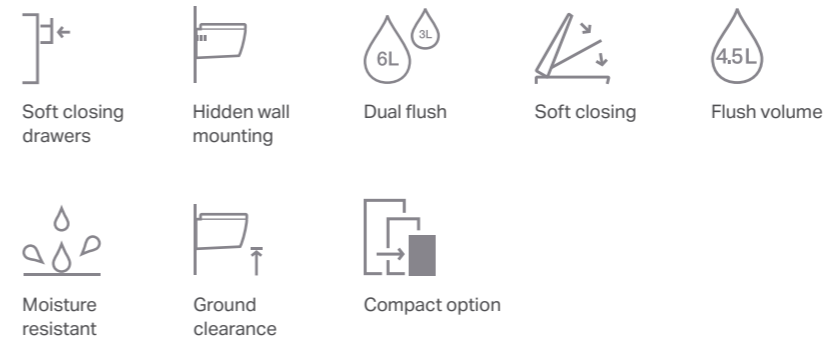

GEBERIT ICON BATHROOM FURNITURE COLOURS

BODY/FRONT

All Geberit bathroom furniture ranges are made of moisture resistant material.

Square wall-hung toilet, Rimfree®
 W 35 / D 54 / H 23.5cm
 Washdown toilet pan, 6/4 litre or 4/2.6 litre, hidden fastening.
Art. no. **Product Description**
 201950000 White