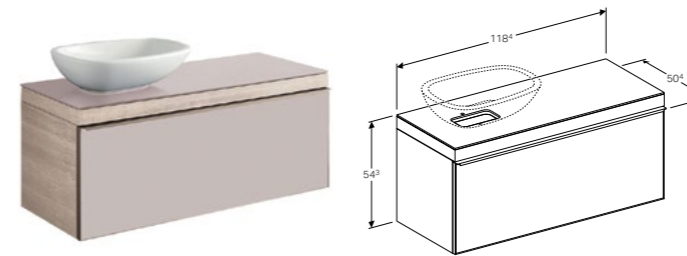

120cm cabinet for lay-on washbasin, with one soft closing mechanism drawer

W 118.4 / D 50.4 / H 54.3cm

Wall mounted, opening via handle, front panel made of glass, can be equipped with feet, cover plate made of glass, frame made of metal, delivered pre-assembled.

Art. no.	Product Description
500.561.JI.1	Taupe, beige oak
500.561.JJ.1	Black, grey-brown oak