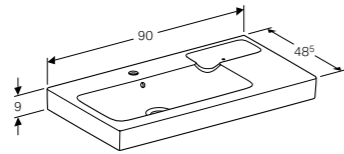

90cm washbasin with shelf surface and decorative dish
W 90 / D 48.5 / H 9cm

Washbasin with visible overflow, asymmetrical, decorative dish inserted, can be installed with a washbasin cabinet.

Art. no.	Product Description
124190000	Decorative dish right
124195000	Decorative dish left