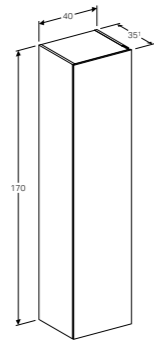

170cm tall cabinet with one soft closing mechanism door and internal mirror
W 40 / D 35.1 / H 170cm
Wall mounted, mirror on inside of door, with two fixed shelves, with four movable shelves, moisture resistant, delivered pre-assembled.

Art. no. Product Description
500.503.01.1 White
500.503.43.1 Scultura grey
500.503.00.1 Matt grey