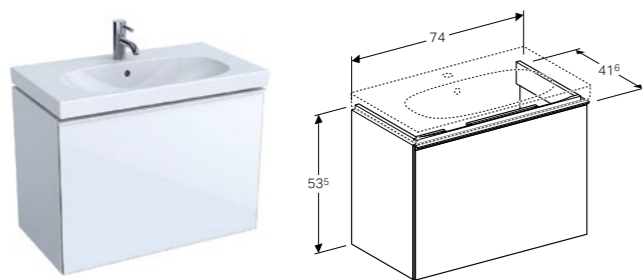

Cabinet for 75cm washbasin, with one drawer and internal drawer, small projection
W 74 / D 41.6 / H 53.5cm
Wall mounted, opening via handle, drawer with soft closing mechanism, moisture resistant, delivered pre-assembled.

Art. no.	Product Description
500.615.01.2	White
500.615.JK.2	Lava
500.615.JL.2	Sand
500.615.16.1	Black