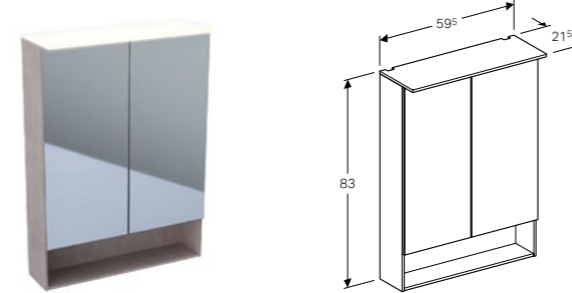

60cm mirror cabinet with functional lighting, two doors
W 59.5 / D 21.5 / H 83cm
LED lighting, internal lighting, sensor switch, power socket, USB port, mirrored back side, magnification mirror, storage boxes on inside of doors.

Art. no.	Product Description
500.644.00.1	Mystik oak