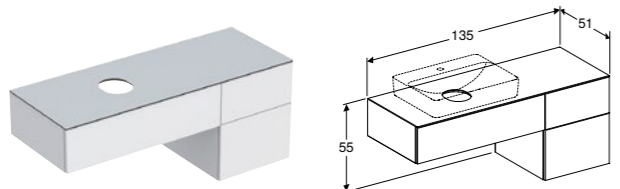

135cm cabinet for lay-on washbasin, with three drawers

W 135 / D 51 / H 55cm

With integrated shelf surface and trap.

Art. no.	Product Description
501.189.00.1	White
501.190.00.1	Lava
501.192.00.1	Hickory