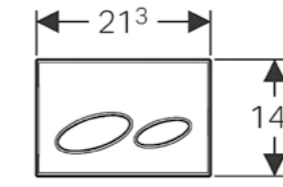

Art. no.	Product Description
115.228.11.1	White alpine
115.228.21.1	Gloss chrome
115.228.46.1	Matt chrome