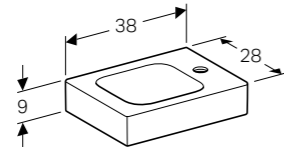

38cm handrinse basin

W 38 / D 28 / H 9cm

Washbasin without overflow, asymmetrical, can be installed with a washbasin cabinet.

Art. no.	Product Description
124736000	Right tap hole
124836000	Left tap hole