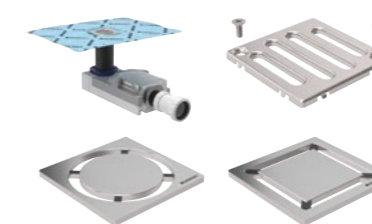

CleanLine60 Flat