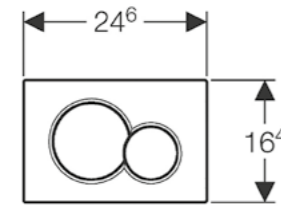

ROUND

Geberit Sigma01
W 24.6 / D 1.3 / H 16.4cm

Art. no.	Product Description
115.770.11.5	White alpine
115.770.DW.5	Jet black RAL 9005
115.770.21.5	Gloss chrome
115.770.46.5	Matt chrome
115.770.KA.5	Gloss chrome / matt chrome
115.770.DT.5	Fine brass (colour)
115.770.JQ.5	Matt chrome