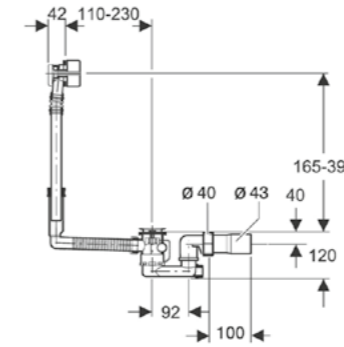

Geberit bathtub drain with turn handle actuation and inlet
With ready-to-fit-set and straight connector:
gloss chrome-plated.

Art. no.	Product Description
150.712.21.1	D 52 / L 23cm
150.713.21.1	D 52 / L 70cm