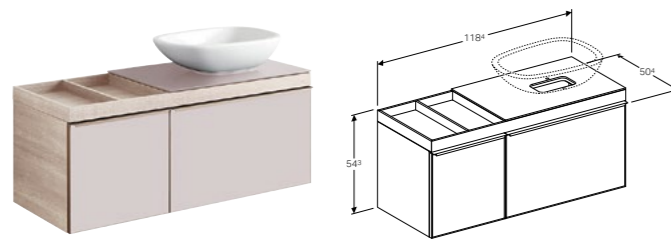

120cm cabinet for lay-on washbasin, with two soft closing mechanism drawers and shelf surface
W 118.4 / D 50.4 / H 54.3cm

Wall mounted, opening via handle, front panel made of glass, can be equipped with feet, cover plate made of glass, frame made of metal, delivered pre-assembled.

Art. no.   **Product Description**
500.565.JI.1   Taupe, beige oak, left
500.565.JJ.1   Black, grey-brown oak, left