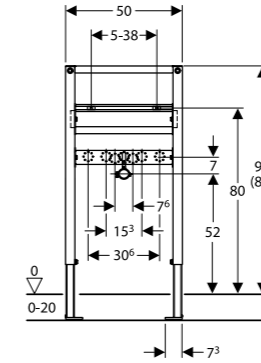

Geberit Duofix frame for washbasin, 82 - 98cm, deck-mounted tap

Art. no.	Product Description
111.494.00.1	With PreWall brackets, backplate elbows and chrome isolating valves