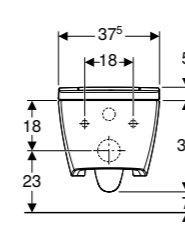

Geberit AquaClean Tuma Comfort
W 36 / D 55.3 / H 44.6cm
Complete wall-hung solution.

Art. no.	Product Description
146.220.11.1	White alpine
146.220.21.1	Gloss chrome