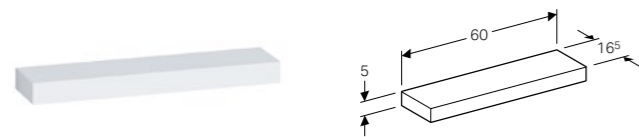

60cm wall shelf
W 60 / D 16.5 / H 5cm

Art. no.	Product Description
840960000	White
841962000	Natural oak
841961000	Lava