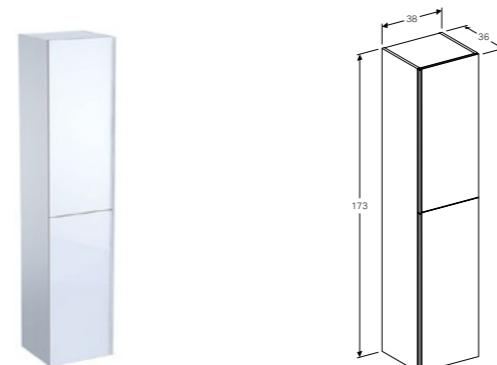

173cm tall cabinet with two doors
W 38 / D 36 / H 173cm
Wall mounted, opening via handle, with one lockable internal drawer, door with soft closing mechanism, with four movable shelves, storage boxes on inside of doors, delivered pre-assembled.

Art. no.	Product Description
500.619.01.2	White
500.619.JK.2	Lava
500.619.JL.2	Sand
500.619.16.1	Black