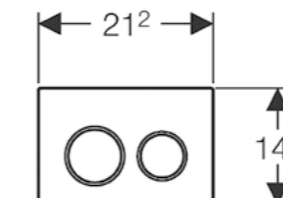

Art. no.	Product Description
115.884.SI.1	White glass / chrome
115.884.SJ.1	Black glass / chrome
115.884.TG.1	Sand glass / chrome
115.884.00.1	Customisable / chrome
115.884.JM.1	Mustang slate / chrome
115.884.JV.1	Concrete effect / chrome
115.884.JX.1	Wood / chrome
115.652.SJ.1	Black / brass / black
115.652.00.1	Customisable / brass
115.652.SJ.1	White / brass / white
115.652.JM.1	Slate / brass / slate
115.652.JX.1	Wood / brass / wood
115.652.JV.1	Concrete effect / brass / concrete effect
115.650.SI.1	Black / red gold / black
115.650.00.1	Customisable / red gold
115.650.SI.1	White / red gold / white
115.650.JM.1	Slate / red gold / slate
115.650.JX.1	Wood / red gold / wood
115.650.JV.1	Concrete effect / red gold / concrete effect
115.651.SI.1	White / black chrome / white
115.651.SJ.1	Black / black chrome / black
115.651.00.1	Customisable / black chrome
115.651.JM.1	Slate / black chrome / slate
115.651.JX.1	Wood / black chrome / wood
115.651.JV.1	Concrete effect / black chrome / concrete effect

Geberit Omega20
W 21.2 / D 1 / H 14.2cm

Art. no.	Product Description
115.085.KJ.1	White / gloss chrome / white
115.085.KK.1	White / gold-plated / white
115.085.KL.1	White / matt chrome / matt chrome
115.085.KH.1	Gloss chrome / matt chrome / gloss chrome
115.085.KN.1	Matt chrome / gloss chrome / matt chrome
115.085.KM.1	Black / gloss chrome / black
115.085.JQ.1	Matt chrome