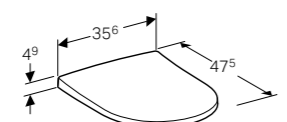

Toilet seat
W 35.6 / D 47.5 / H 4.9cm
Hinges made of metal, overlapping toilet lid, slim design.
Art. no.   **Product Description**
500.604.01.2   White
500.660.01.2   White, soft close
500.605.01.2   White, soft close, quick release