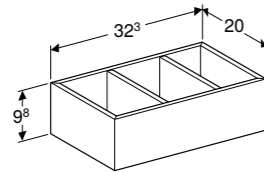

Square drawer insert high

W 32.3 / D 20 / H 9.8cm

H-partition suitable for Smyle units

Art. no.
500.676.00.1