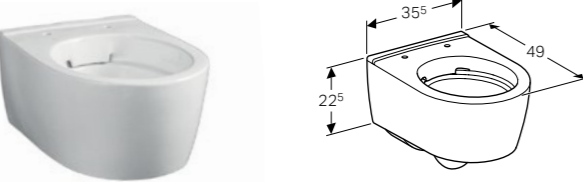

Wall-hung toilet, Rimfree®, small projection

W 35.5 / D 49 / H 22.5cm

Washdown toilet pan, 6/4 litre or 4/2.6 litre, hidden fastening.

Art. no.   **Product Description**
204070000   White