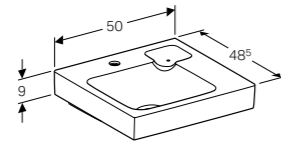

Wall mounted, opening via handle, drawer with soft closing mechanism, delivered pre-assembled.

Art. no.	Product Description
840045000	White
841047000	Natural oak
841046000	Lava

50cm handrinse basin with shelf surface and decorative dish
W 50 / D 48.5 / H 9cm