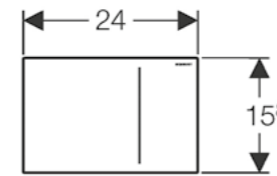

Geberit Sigma70

W 24 / D 0.4 / H 15.8cm
For Sigma 8cm cistern.

Art. no.	Product Description
115.627.SI.1	White glass
115.627.SJ.1	Black glass
115.627.SQ.1	Umber glass
115.627.00.1	Customisation
115.627.FW.1	Stainless steel brushed