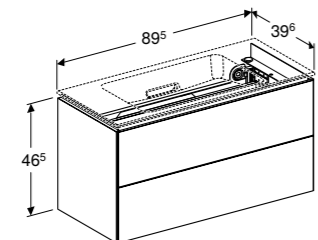

Cabinet for 90cm washbasin

W 89.5 / D 39.6 / H 46.5cm

Wall mounted, handleless design with two drawers.

Art. no.	Product Description
500.385.00.1	Black walnut
500.385.01.1	White high gloss