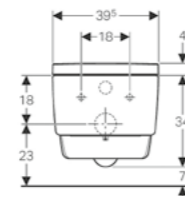

Geberit AquaClean Mera Classic
W 36 / D 59 / H 38cm
Designer shower toilet that meets the highest standards.

Art. no.	Product Description
146.210.11.1	Shower toilet with plated cover, white
146.210.21.1	Shower toilet with plated cover, chrome