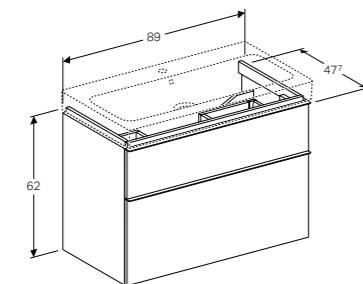

Cabinet for 90cm washbasin, with two drawers
W 89 / D 47.7 / H 62cm

Wall mounted, handle included, drawer with soft closing mechanism, delivered pre-assembled.

Art. no.	Product Description
840390000	White
841392000	Natural oak
841391000	Lava