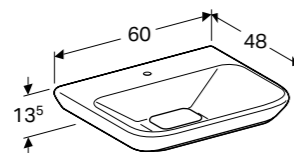

60cm washbasin

W 60 / D 48 / H 13.5cm

Washbasin without overflow, suitable for Clou overflow system or running waste, can be installed with a washbasin cabinet.

Art. no.
125460600