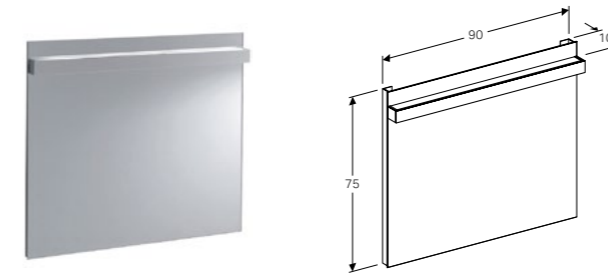

90cm mirror with functional lighting
W 90 / D 10.4 / H 75cm
Mechanical switch, adjustable lamp, LED lighting.

Art. no.	Product Description
840790000	30 W, 768 lm