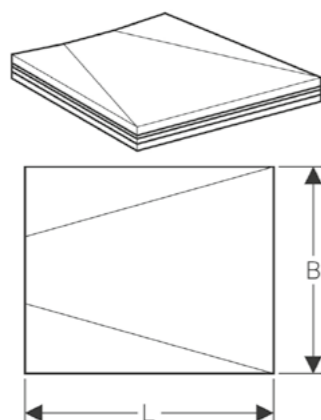

WALL DRAIN

Shower board	
154.252.00.1	Geberit shower board, tile-bearing, with V-slope: B90cm L90cm
154.253.00.1	Geberit shower board, tile-bearing, with V-slope: B100cm L100cm
154.254.00.1	Geberit shower board, tile-bearing, with V-slope: B90cm L120cm
154.255.00.1	Geberit shower board, tile-bearing, with V-slope: B100cm L120cm
154.265.00.1	Geberit shower board, tile-bearing, with L-slope
154.248.00.1	Extension for Geberit shower board

CLEANLINE

Installation set for Geberit shower channels of the CleanLine series

Art. no.	Product Description
154.154.00.1	Floor construction height from 90mm

d, ø	Outer diameter	5.5cm
B	Width	13cm
H	Height	9cm
H1	Height	9-20cm
h	Height, partial diameter	4.2cm
L	Length	30cm
L1	Length	35.8cm

Geberit CleanLine20
Geberit CleanLine20 is available in two different colours for light and dark tiles. CleanLine20, dark edging, for dark tiles. CleanLine20, stainless steel polished edging, for light and dark tiles.

Art. no.	Product Description
154.450.00.1	W 30 / H 90 / L30-90cm dark metal/metal brushed
154.450.KS.1	W 30 / H 90 / L30-90cm metal polished/metal brushed
154.451.00.1	W 30 / H 90 / L30-130cm dark metal/metal brushed
154.451.KS.1	W 30 / H 90 / L30-130cm metal polished/metal brushed

Geberit CleanLine60
Geberit CleanLine60 is available in three different versions for light and dark tiles and for particularly flat tiles. CleanLine60, for thin floorings and flat tiles (e.g. mosaic tiles). CleanLine60, dark edging, for dark tiles. CleanLine60, stainless steel polished edging, for light and dark tiles.