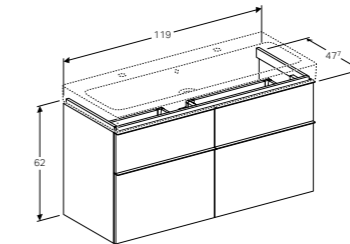

Cabinet for 120cm washbasin, with four drawers
W 119 / D 47.7 / H 62cm

Wall mounted, opening via handle, drawer with soft closing mechanism, delivered pre-assembled.

Art. no.	Product Description
840420000	White
841422000	Natural oak
841421000	Lava