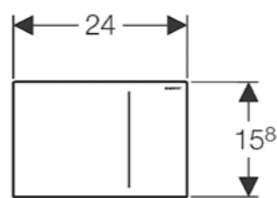

Geberit Sigma60

W 21.4 / D 2.4 - 5 / H 13.2cm

Art. no.	Product Description
115.640.SI.1	White glass
115.640.SQ.1	Umber glass
115.640.SJ.1	Black glass
115.640.GH.1	Chrome brushed

Geberit Sigma70

W 24 / D 0.4 / H 15.8cm
For Sigma 12cm cistern.