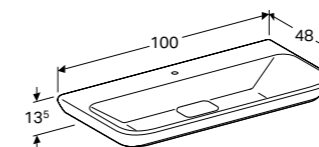

100cm washbasin

W 100 / D 48 / H 13.5cm

Washbasin without overflow, suitable for Clou overflow system or running waste, can be installed with a washbasin cabinet.

Art. no.
125400600