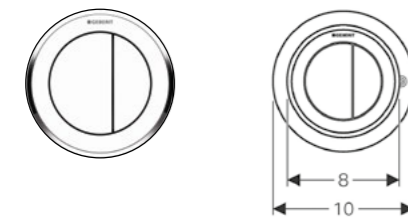

Geberit remote flush button Type10
W 10 / D 0.6 / H 10cm
For furniture.

Art. no.	Product Description
116.057.KJ.1	White / gloss chrome
116.057.KK.1	White / gold
116.057.KH.1	Gloss chrome / matt chrome
116.057.KN.1	Matt chrome / gloss chrome
116.057.KM.1	Black / gloss chrome
116.057.SN.1	Brushed stainless steel / polished

For solid wall	
116.055.KH.1	Gloss chrome / matt chrome
116.055.KJ.1	White
116.055.KK.1	White / gold
116.055.KM.1	Matt black / chrome-plated
116.055.KN.1	Brushed stainless steel