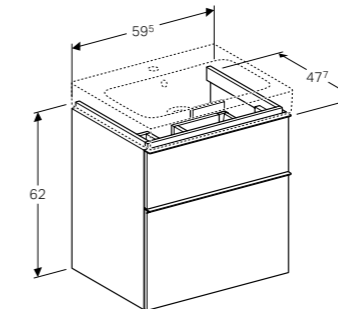

Cabinet for 60cm washbasin, with two drawers

W 59.5 / D 47.7 / H 62cm

Wall mounted, handle included, drawer with soft closing mechanism, delivered pre-assembled.

Art. no.	Product Description
840360000	White
841362000	Natural oak
841361000	Lava