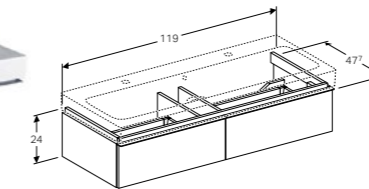

Cabinet for 120cm washbasin, with two drawers
W 119 / D 47.7 / H 24cm

Wall mounted, opening via handle, drawer with soft closing mechanism, delivered pre-assembled.

Art. no.	Product Description
840120000	White
841122000	Natural oak
841121000	Lava