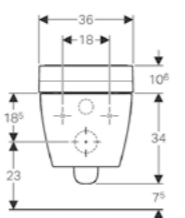

Design cover

NEW

Geberit AquaClean Tuma Comfort
W 36 / D 55.3 / H 44.6cm
Complete wall-hung solution.

Art. no.	Product Description
146.290.11.1	White alpine
146.290.SI.1	White glass
146.290.SJ.1	Black glass
146.290.FW.1	Stainless steel brushed