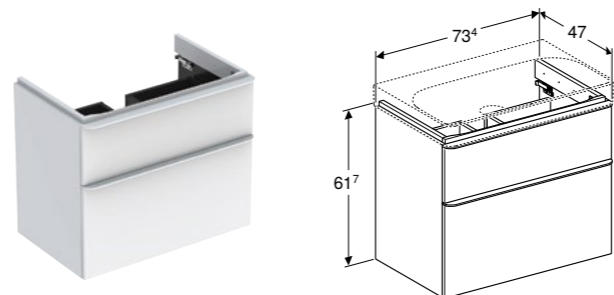

Cabinet for 75cm washbasin, with two soft closing mechanism drawers
W 73.4 / D 47 / H 61.7cm
Wall mounted, integrated handles, moisture resistant, delivered pre-assembled.
Art. no. 500.353.00.1 **Product Description** White
500.353.JK.1 Lava
500.353.JL.1 Sand
500.353.JR.1 Hickory