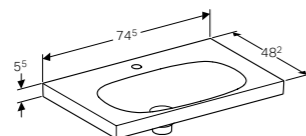

75cm washbasin, with hidden overflow, shelf surface and drain cover

W 74.5 / D 48.2 / H 5.5cm

Can be installed with a washbasin cabinet, ceramic overflow system.

Art. no.   **Product Description**
500.630.01.2   Centred tap hole

Built in ceramic clou waste requires brassware with lever operated pop up waste.