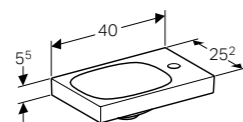

Hidden wall mounting

Hidden floor mounting

Soft closing

Flush volume

Ground clearance

QuickRelease

Rimfree®

40cm handrinse basin
W 40 / D 25.2 / H 5.5cm