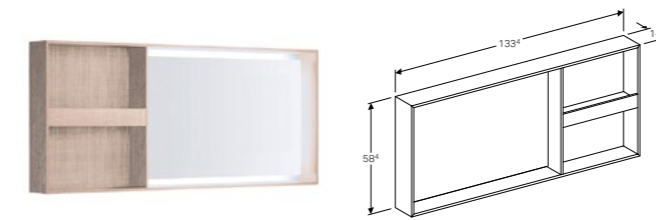

135cm mirror with ambient lighting, lateral storage shelf
W 133.4 / D 14 / H 58.4cm

With right or left storage shelf, light operated by wall switch, mirror surface with LED light strip integrated in frame.

Art. no.   **Product Description**
500.571.JI.1   Beige oak
500.571.JJ.1   Grey-brown oak