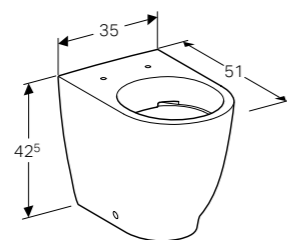

Floor standing raised toilet, Rimfree®
W 35 / D 51 / H 42.5cm
Back-to-wall, washdown toilet pan, 6/4 litre or 4/2.6 litre, horizontal or vertical outlet, hidden fastening, raised seat height, small projection.
Art. no.   **Product Description**
500.602.01.2   White