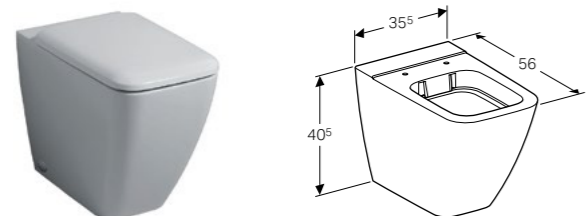

Square exposed cistern, bottom water supply connection
W 37.5 / D 14.5 / H 42.5cm
Close coupled, dual flush, volume 6/4 litre, water supply connection on the bottom.
Art. no.   **Product Description**
500.409.01.1   White

Square floor standing, Rimfree®, toilet for close coupled exposed cistern
W 35.5 / D 63.5 / H 40cm
Washdown toilet pan, multidirectional outlet, hidden fastening.
Art. no.   **Product Description**
200930000   White

Square toilet seat
W 36.5 / D 44.9 / H 4.7cm
Hinges made of metal, overlapping toilet lid.
Art. no.   **Product Description**
571900000   White
571910000   White, soft closing
500.837.01.1   White, soft closing, quick release

Square wall-hung bidet
W 35 / D 54 / H 23.5cm
Hidden water supply connection, hidden fastening.
Art. no.   **Product Description**
231910000   White

Square exposed cistern, bottom water supply connection
W 37.5 / D 14.5 / H 42.5cm
Close coupled, dual flush, volume 6/4 litre, water supply connection on the bottom.
Art. no.   **Product Description**
500.411.01.1   White

Square close coupled fully back-to-wall toilet
W 35.5 / D 56 / H 40cm
Washdown toilet pan multi directional outlet, hidden fastening.
Art. no.   **Product Description**
200920000   White

Square floor standing bidet
W 35.5 / D 56 / H 40cm
Back-to-wall, hidden water supply connection, hidden fastening.
Art. no.   **Product Description**
231950000   White

Square floor standing toilet, Rimfree®
W 35.5 / D 56 / H 40.5cm
Back-to-wall, washdown toilet pan, 6/4 litre, horizontal or vertical outlet, hidden fastening.
Art. no.   **Product Description**
211910000   White

GEBERIT ICON BATHROOM FURNITURE COLOURS

BODY/FRONT

All Geberit bathroom furniture ranges are made of moisture resistant material.