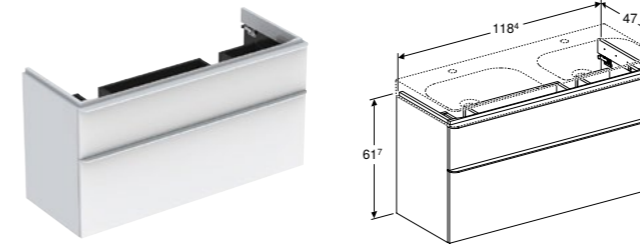

Cabinet for 120cm double washbasin, with two soft closing mechanism drawers
W 118.4 / D 47 / H 61.7cm

Wall mounted, integrated handles, moisture resistant, delivered pre-assembled.

Art. no.	Product Description
500.356.00.1	White
500.356.JK.1	Lava
500.356.JL.1	Sand
500.356.JR.1	Hickory