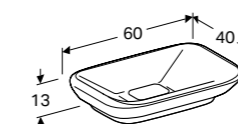

60cm countertop washbasin

W 40 / D 28 / H 10.5cm

Washbasin without overflow, suitable for a running waste, can only be installed with washbasin cabinet for lay-on basin.

Art. no.
245460600