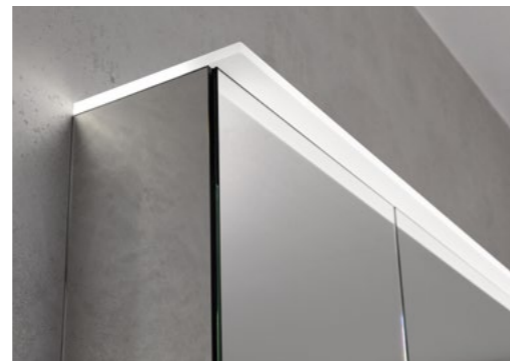

Mirror cabinets include a built in magnifying mirror as well as an interior power outlet with USB connection for recharging devices.