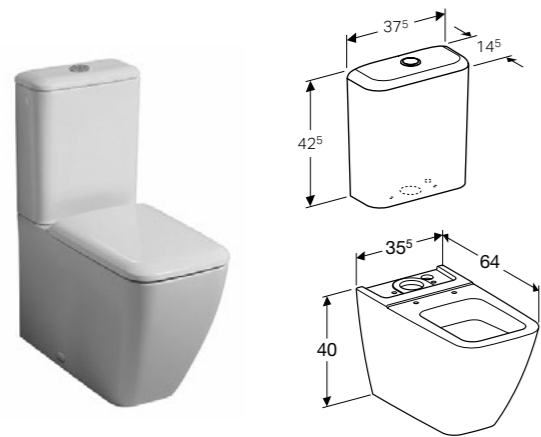

Square exposed cistern, bottom water supply connection
W 37.5 / D 14.5 / H 42.5cm
Close coupled, dual flush, volume 6/4 litre, water supply connection on the bottom.
Art. no.   **Product Description**
500.411.01.1   White

Square close coupled fully back-to-wall toilet
W 35.5 / D 56 / H 40cm
Washdown toilet pan multi directional outlet, hidden fastening.
Art. no.   **Product Description**
200920000   White