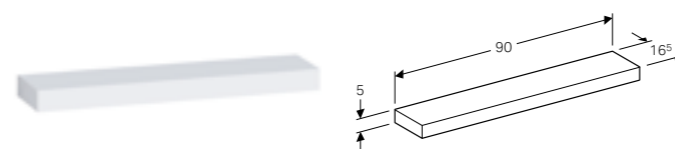

Geberit iCon 90cm wall shelf
W 90 / D 16.5 / H 5cm

Art. no.	Product Description	RRP ex VAT
840990000	White	€ 158.28
841992000	Natural oak	€ 158.28
841991000	Lava	€ 158.28