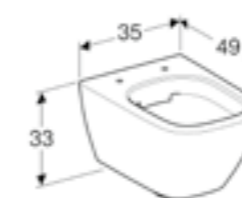

Geberit Smyle Square wall-hung toilet Rimfree®, short projection

W 35 / D 49 / H 33 cm

Wall-hung fully shrouded, short projection toilet pan, 6/4 litre, hidden fastening.

Art. no.	Product Description	RRP ex VAT
500.379.01.1	White	€ 349.25

Seat sold separately