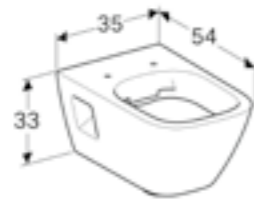

Geberit Selnova Square wall-hung toilet, Rimfree®
W 35 / D 54 / H 33cm
Semi-shrouded, horizontal outlet.

Art. no.	Product Description	RRP ex VAT
501.546.01.7	White	€ 284.48

Seat sold separately