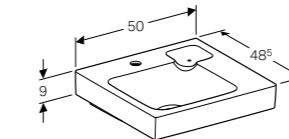

Geberit iCon 50cm handrinse basin with shelf surface and decorative dish

W 50 / D 48.5 / H 9cm

Washbasin with visible overflow, asymmetrical, decorative dish inserted, can be installed with a washbasin cabinet.