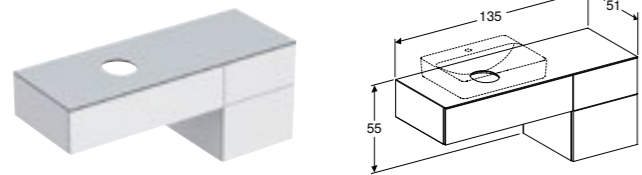

With integrated shelf surface and trap.

Art. no.	Product Description	RRP ex VAT
501.189.00.1	White	€1,924.5
501.190.00.1	Lava	€1,924.5
501.192.00.1	Hickory	€1,924.5