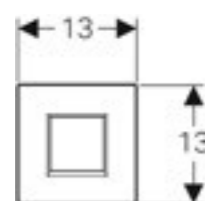

Type 30
For Automatic flush actuation of urinals, IR, die-cast zinc

Art. no.	Product Description	RRP ex VAT
116.037.KH.1	Gloss chrome-plated	€ 1,102.25
116.037.KJ.1	White alpine	€ 1,102.25
116.037.KM.1	Jet black RAL 9005	€ 1,102.25
116.037.KN.1	Matt chrome-plated	€ 1,102.25
116.037.KX.1	Chrome-plated, brushed	€ 1,102.25