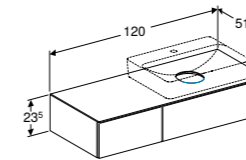

Geberit VariForm 120cm cabinet for lay-on washbasin, with two drawers
W 120 / D 51 / H 23.5cm
With integrated shelf surface and trap.
Art. no. 501.171.00.1 **Product Description** White **RRP ex VAT** €1,621.54
501.172.00.1 **Product Description** Lava **RRP ex VAT** €1,621.54
501.174.00.1 **Product Description** Hickory **RRP ex VAT** €1,621.54