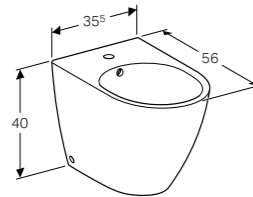

Geberit iCon floor standing bidet

W 35.5 / D 56 / H 40cm

Back-to-wall, hidden water supply connection, hidden fastening.

Art. no.	Product Description	RRP ex VAT
234050000	White	€ 262.63