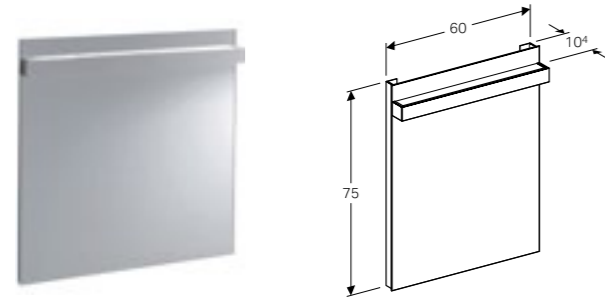

Geberit iCon 60cm mirror with functional lighting
W 60 / D 10.4 / H 75cm

Mechanical switch, adjustable lamp, LED lighting.

Art. no.	Product Description	RRP ex VAT
840760000	19 W, 568 lm	€ 715.33