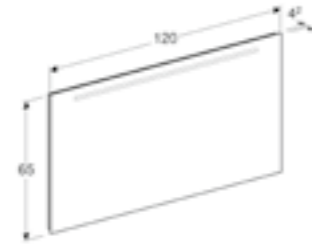

120cm mirror with functional lighting from the top
W 120 / D 4.2 / H 65cm
Mechanical switch, LED lighting.
Art. no.
500.585.00.1

RRP ex VAT
€ 489.11