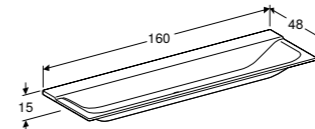

Geberit Xeno² 160cm Varicor washbasin

W 160 / D 48 / H 15cm

Art. no.	Product Description	RRP ex VAT
500.278.00.1	Without tap hole	€ 2,071.74
500.279.00.1	Two tap hole	€ 2,004.92