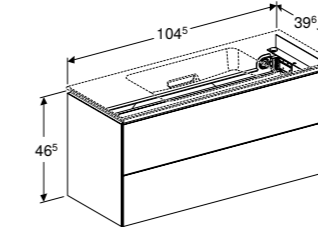

Geberit ONE cabinet for 105cm washbasin
W 104.5 / D 39.6 / H 46.5cm

Wall mounted, handleless design with two drawers.

Art. no.	Product Description	RRP ex VAT
500.386.00.1	Black walnut	€ 2,416.02
500.386.01.1	White high gloss	€ 2,416.02