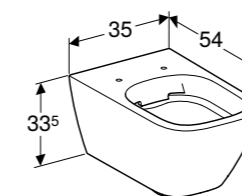

Geberit Smyle Square wall-hung toilet, Rimfree®

W 35 / D 54 / H 33.5cm

Wall-hung fully shrouded toilet pan, 6/4 litre, hidden fastening, Rimfree®.

Art. no.	Product Description	RRP ex VAT
500.208.01.1	White	€ 320.68

Seat sold separately