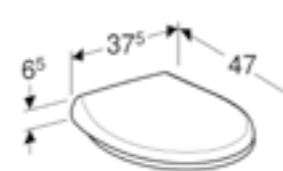

Geberit Selnova family toilet seat
W 37.5 / D 47 / H 6.5cm
Soft close, quick release, top fix hinges

Art. no.	Product Description	RRP ex VAT
500.339.01.1	White	€ 107.34