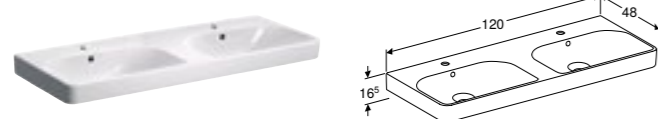

Geberit Smyle Square 120cm square double washbasin
W 120 / D 48 / H 8.5cm

Visible overflow, can be installed with cabinet for washbasin.

Art. no.	Product Description	RRP ex VAT
500.223.01.1	Right and left tap hole	€ 592.50
500.224.01.1	Without tap hole	€ 592.50