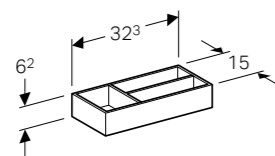

Geberit Xeno² 33cm organising box with T-partition

W 32.3 / D 15 / H 6.2cm

Can be combined with side cabinet with two drawers.

Art. no.	Product Description	RRP ex VAT
500.525.00.1	T-partition	€ 50.79