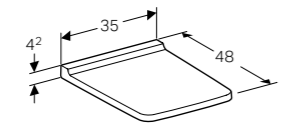

Geberit Xeno² wall-hung bidet

W 35 / D 54 / H 24.5cm

Hidden water supply connection, hidden fastening.

Art. no.	Product Description	RRP ex VAT
500.501.01.1	White	€ 464.29