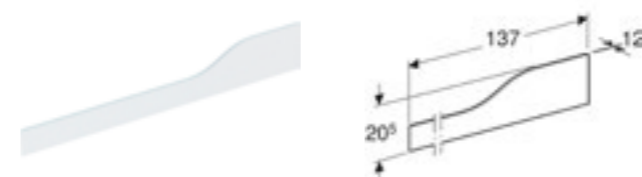

Geberit Bambini front decorative cover
W 137 / D 1.2 / H 20.5cm
For Geberit play and washspaces (three tap hole, lower left)

Art. no.	Product Description	RRP ex VAT
430310016	White Alpine, Solid Surface	€ 454.97
430310226	Varicor blue no.226, Solid Surface	€ 454.97
430310227	Varicor red no.227, Solid Surface	€ 454.97
430310229	Varicor green no.229, Solid Surface	€ 454.97
430310301	Varicor orange no.301, Solid Surface	€ 454.97
430310304	Varicor yellow no.304, Solid Surface	€ 454.97