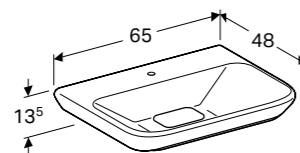

Geberit MyDay 65cm washbasin
W 65 / D 48 / H 13.5cm

Washbasin without overflow, suitable for Clou overflow system or running waste, can be installed with a washbasin cabinet.

Art. no.	RRP ex VAT
125465600	€303.56