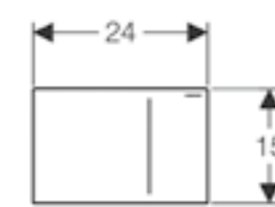

Geberit Sigma70
W 24 / D 0.4 / H 15.8cm
For Sigma 12cm cistern.

Art. no.	Product Description	RRP ex VAT
115.621.SI.1	White glass	€ 462.28
115.621.SQ.1†	Umber glass	€ 462.28
115.621.SJ.1	Black glass	€ 462.28
115.621.00.1	Customisation	€ 381.18
115.621.FW.1	Easy-to-clean stainless steel brushed	€ 502.82
115.621.JK.1*	Lava	€ 462.28
115.621.JL.1*	Sand Grey	€ 462.28

*These match with furniture on pages 88-92
†Discontinued from December 2021