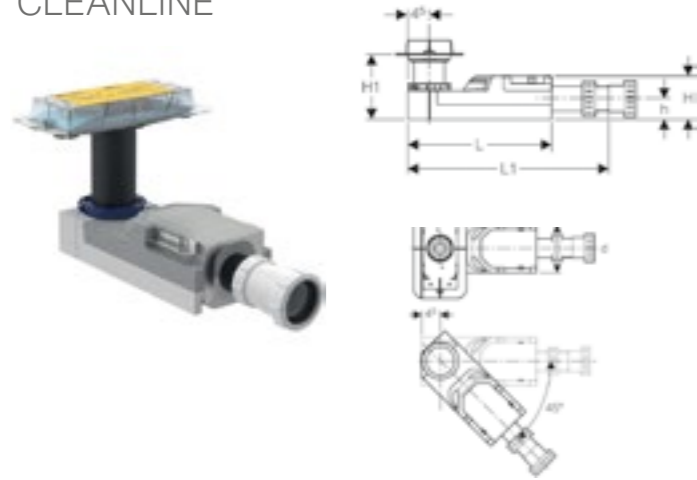

CLEANLINE

Installation set for Geberit shower channels of the CleanLine series

Art. no.	Product Description	RRP ex VAT
154.154.00.1	Floor construction height from 90mm	€ 237.32

d, ø	Outer diameter	5.5cm
B	Width	13cm
H	Height	9cm
H1	Height	9-20cm
h	Height, partial diameter	4.2cm
L	Length	30cm
L1	Length	35.8cm