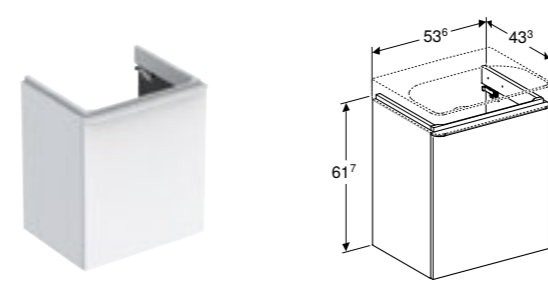

Geberit Smyle Square cabinet for 45cm handrinse basin, with one soft closing mechanism door
W 44.2 / D 35.6 / H 61.7cm

Wall mounted, integrated handle, moisture resistant, delivered pre-assembled.

Art. no.	Product Description	RRP ex VAT
500.365.00.1	White right hand door	€ 408.05
500.365.JK.1	Lava right hand door	€ 408.05
500.365.JL.1	Sand right hand door	€ 408.05
500.365.JR.1	Hickory right hand door	€ 408.05
500.366.00.1	White left hand door	€ 408.05
500.366.JK.1	Lava left hand door	€ 408.05
500.366.JL.1	Sand left hand door	€ 408.05
500.366.JR.1	Hickory left hand door	€ 408.05