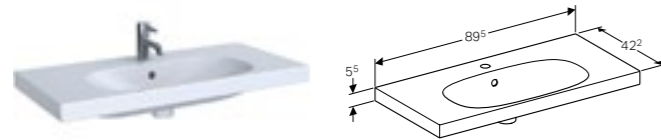

Geberit Acanto 90cm washbasin, small projection, shelf surface
W 89.5 / D 42.2 / H 5.5cm

Can be installed with a washbasin cabinet, visible overflow, easy fastening with Geberit washbasin wall fixing EFF1.

Art. no.	Product Description	RRP ex VAT
500.633.01.2	Centred tap hole	€ 523.52
500.634.01.2	Without tap hole	€ 523.52