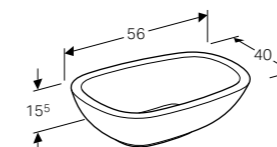

Geberit Citterio 56cm lay-on washbasin
W 56 / D 40 / H 15.5cm

Lay-on washbasin, with ceramic cover cap, asymmetrical, can be installed with a washbasin cabinet.

Art. no.	Product Description	RRP ex VAT
500.542.01.1	Without tap hole, without overflow	€ 592.35
500.543.01.1	Without tap hole, visible overflow	€ 592.35