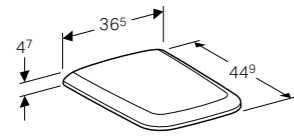

Geberit iCon square wall-hung toilet, Rimfree®

W 35 / D 54 / H 23.5cm

Washdown toilet pan, 6/4 litre or 4/2.6 litre, hidden fastening.

Art. no.	Product Description	RRP ex VAT
201950000	White	€ 415.29

Seat sold separately