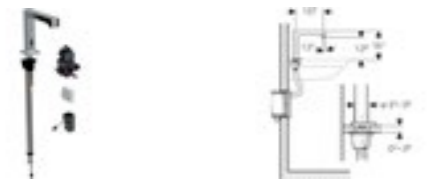

Geberit Brenta tap
Concealed function box, gloss chrome-plated

Art. no.	Product Description	RRP ex VAT
116.191.21.1	Without mixer	€ 492.09
116.192.21.1	With mixer	€ 505.77