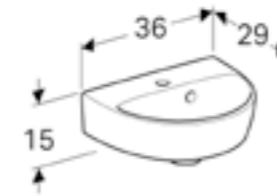

GEBERIT SELNOVA

Geberit Selnova 36cm handrinse washbasin

W 36 / D 29 / H 15cm

Visible overflow.

Art. no.	Product Description	RRP ex VAT
501.406.00.6	One tap hole	€ 61.99
501.407.00.7	Two tap holes	€ 61.99