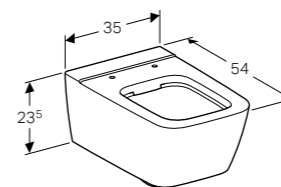

Geberit iCon square wall-hung toilet, Rimfree®

W 35 / D 54 / H 23.5cm

Washdown toilet pan, 6/4 litre or 4/2.6 litre, hidden fastening.

Art. no.	Product Description	RRP ex VAT
201950000	White	€ 415.29

Seat sold separately