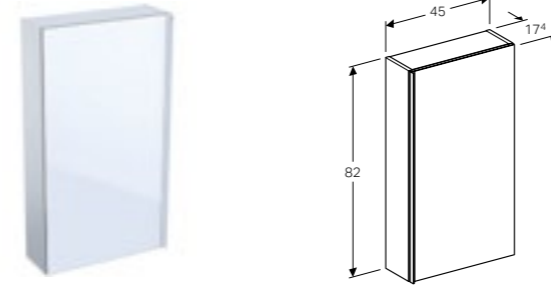

Geberit Acanto 45cm high-level cabinet with one door
W 45 / D 17.4 / H 82cm

Wall mounted, opening via handle, door with soft closing mechanism, with three movable shelves, mirror on inside of door, delivered pre-assembled.

Art. no.	Product Description	RRP ex VAT
500.639.01.2	White	€ 554.48
500.639.JK.2	Lava	€ 554.48
500.639.JL.2	Sand	€ 554.48
500.639.16.1	Black	€ 554.48