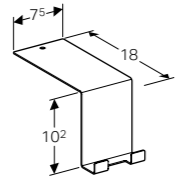

Towel rails and towel hooks

W 7.5 / D 18 / H 10.2cm

Art. no.	Product Description	RRP ex VAT
500.647.JK.2	Lava	€15.40