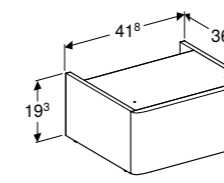

Art. no.	Product Description	RRP ex VAT
501.583.00.1	White	€ 39.45
501.953.00.1	Lava	€ 39.45