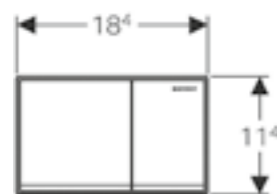

RECTANGULAR

Geberit Omega60

W 18.4 / D 2.4 - 9 / H 11.4cm

Art. no.	Product Description	RRP ex VAT
115.081.SI.1	White glass / gloss chrome plated	€ 567.72
115.081.SQ.1[†]	Umber glass / gloss chrome plated	€ 567.72
115.081.SJ.1	Black glass / gloss chrome plated	€ 567.72
115.081.GH.1	Easy-to-clean coating / chrome brushed / gloss chrome plated	€ 567.72
115.081.JK.1*	Lava / gloss chrome plated	€ 567.72
115.081.JL.1*	Sand Grey / gloss chrome plated	€ 567.72

*These match with furniture on pages 88-92

[†]Discontinued from December 2021