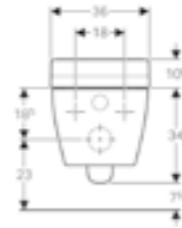

Geberit AquaClean Tuma Comfort Floorstanding
W 36 / D 56 / H 43cm
Complete solution.

Art. no.	Product Description	RRP ex VAT
146.090.11.1	White alpine	€ 1,937.87