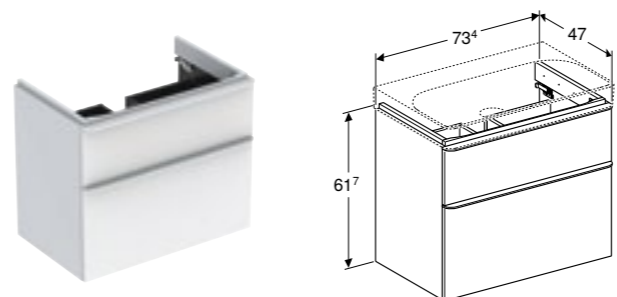

Geberit Smyle Square cabinet for 75cm washbasin, with two soft closing mechanism drawers
W 73.4 / D 47 / H 61.7cm

Wall mounted, integrated handles, moisture resistant, delivered pre-assembled.

Art. no.	Product Description	RRP ex VAT
500.353.00.1	White	€ 713.30
500.353.JK.1	Lava	€ 713.30
500.353.JL.1	Sand	€ 713.30
500.353.JR.1	Hickory	€ 713.30