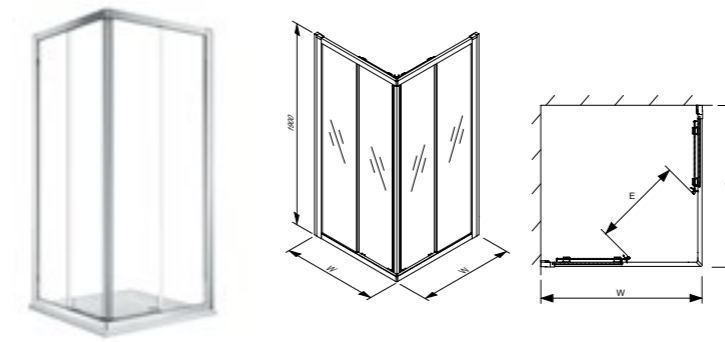

Geberit GEO Corner Entry Shower Enclosure
6mm thick

Art. no.	Product Description	RRP ex VAT
560.112.00.2	800mm Corner Entry, E=431mm	€ 558.20
560.122.00.2	900mm Corner Entry, E=502mm	€ 569.82