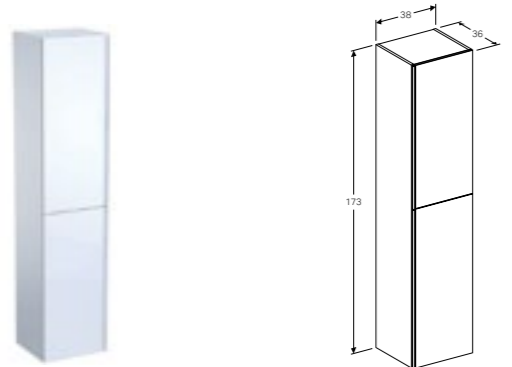

Geberit Acanto 173cm tall cabinet with two doors
W 38 / D 36 / H 173cm

Wall mounted, opening via handle, with one lockable internal drawer, door with soft closing mechanism, with four movable shelves, storage boxes on inside of doors, delivered pre-assembled.

Art. no.	Product Description	RRP ex VAT
500.619.01.2	White	€ 954.93
500.619.JK.2	Lava	€ 954.93
500.619.JL.2	Sand	€ 954.93
500.619.16.1	Black	€ 954.93