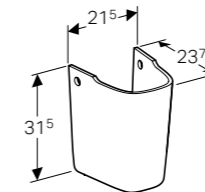

Geberit Smyle Square half pedestal for square handrinse basins

W 21.5 / D 23.7 / H 31.5cm

Easy fastening with Geberit fastening set Kerafix.

Art. no.	Product Description	RRP ex VAT
500.575.01.1	White	€ 73.93