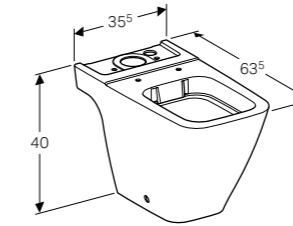

Geberit iCon square floor standing, Rimfree®, toilet for close coupled exposed cistern

W 35.5 / D 63.5 / H 40cm

Washdown toilet pan, multidirectional outlet, hidden fastening.

Art. no.	Product Description	RRP ex VAT
200930000	White	€ 446.66

Seat sold separately