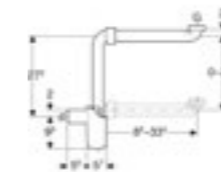

Geberit bottle trap with dip tube for washbasin, space-saving model, horizontal outlet: d=32mm, G=1 1/4", white alpine

Art. no.	RRP ex VAT
151.116.11.1	€47.41