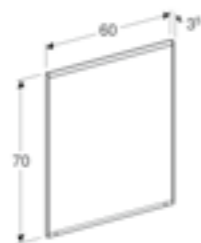

40cm Option Plus illuminated mirror
 W 40 / D 3.5 / H 70cm
 With direct and indirect lighting, dimmable and antimist function.
Art. no.
 501.070.00.1

RRP ex VAT
 € 830.39

60cm Option Plus illuminated mirror
 W 60 / D 3.5 / H 70cm
 With direct and indirect lighting, dimmable and antimist function.
Art. no.
 501.071.00.1