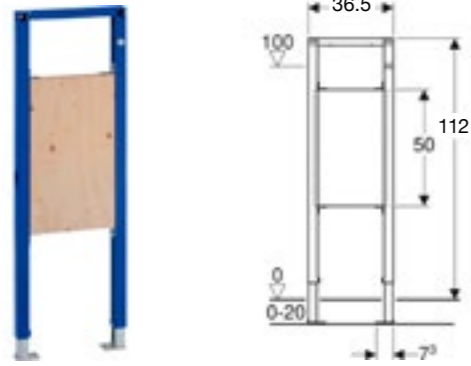

FRAMES FOR LOADS

Geberit Duofix frame for support handles

Art. no.	Product Description	RRP ex VAT
111.790.00.1	112 cm, less-abled installation	€ 331.88

Geberit Duofix mounting plate, universal

Art. no.	Product Description	RRP ex VAT
111.859.00.1	Width 35cm, Height 50cm	€ 79.84

Geberit fastening material for wall-hung WCs and wall-hung bidets

Art. no.	Product Description	RRP ex VAT
500.105.00.1	(2 pc.)	€ 200.29