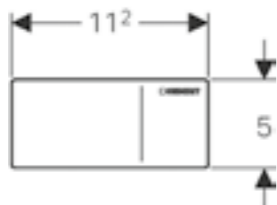

Geberit Omega70

W 11.2 / D 0.9 / H 5cm

For furniture. Solid wall version also available.

Art. no.	Product Description	RRP ex VAT
115.089.SI.1	White glass	€ 484.98
115.089.SJ.1	Black glass	€ 484.98
115.089.SQ.1[†]	Umber glass	€ 484.98
115.089.FW.1	Easy-to-clean brushed stainless steel	€ 567.72
115.089.JK.1*	Lava	€ 484.98
115.089.JL.1*	Sand Grey	€ 484.98

For solid wall.

Art. no.	Product Description	RRP ex VAT
115.090.FW.1	Brushed, easy-to-clean coated	€ 567.72
115.090.SI.1	White	€ 484.98
115.090.SJ.1	Black	€ 484.98
115.090.SQ.1[†]	Umber	€ 484.98
115.090.JK.1*	Lava	€ 484.98
115.090.JL.1*	Sand Grey	€ 484.98

*These match with furniture on pages 88-92

[†]Discontinued from December 2021