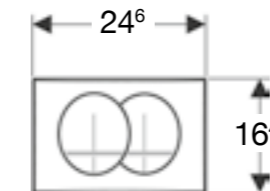

Geberit Delta20
W24.6 x 16.4x 3.1cm
Geberit flush plate Delta20 for dual flush.

Art. no.	Product Description	RRP ex VAT
115.100.11.1	White alpine	€ 42.37
115.100.21.1	Gloss chrome-plated	€ 55.67
115.100.46.1	Matt chrome-plated	€ 55.37