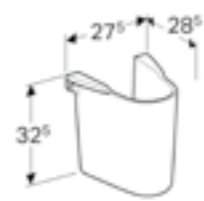

Geberit Selnova Square semi pedestal
W 27.5 / D 28.5 / H 32.5cm
For use with 65/55/50cm washbasins.

Art. no.	Product Description	RRP ex VAT
501.455.00.6	White	€ 59.75