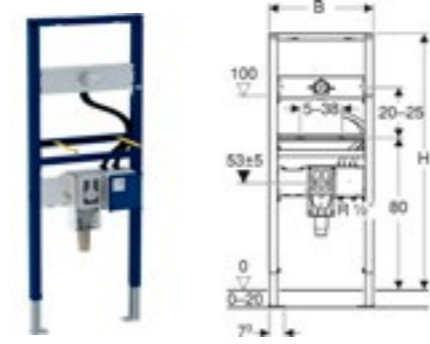

Geberit Duofix frame for washbasin, 130cm, wall-mounted, concealed trap

Art. no.	Product Description	RRP ex VAT
111.568.00.1	130cm washbasin, wall mounted tap with concealed function box and concealed trap	€ 502.24