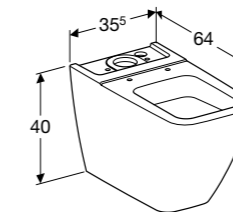

Geberit iCon square close coupled fully back-to-wall toilet

W 35.5 / D 56 / H 40cm

Washdown toilet pan multi directional outlet, hidden fastening.

Art. no.	Product Description	RRP ex VAT
200920000	White	€ 477.92

Seat sold separately