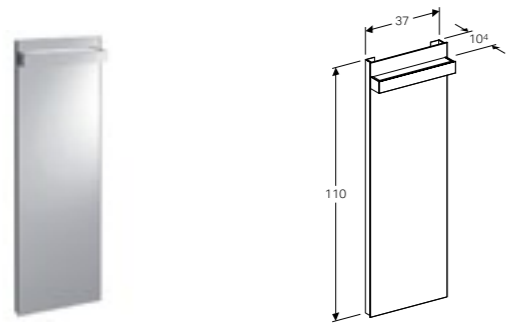

Geberit iCon 37cm mirror with functional lighting
W 37 / D 10.4 / H 110cm

Mechanical switch, adjustable lamp, LED lighting.

Art. no.	Product Description	RRP ex VAT
840537000	12 W, 234 lm	€ 704.04