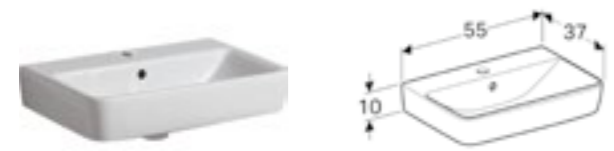

Geberit Selnova Compact 50cm washbasin with LH shelf space
W 50 / D 25 / H 10cm
Visible overflow.

Art. no.	Product Description	RRP ex VAT
501.506.00.7	One tap hole with left hand shelf space	€ 111.66

Geberit Selnova Compact 50cm washbasin with RH shelf space
W 50 / D 25 / H 10cm
Visible overflow.

Art. no.	Product Description	RRP ex VAT
501.513.00.7	One tap hole with right hand shelf space	€ 111.66

Geberit Selnova Compact unit for 50cm handrinse basin, left hand towel rail
W 44.8 / D 22.2 / H 60.4cm

Art. no.	Product Description	RRP ex VAT
501.495.00.1	Grey	€ 268.55
501.496.00.1	White	€ 268.55

Geberit Selnova Compact unit for 50cm handrinse basin, right hand towel rail
W 44.8 / D 22.2 / H 60.4cm.

Art. no.	Product Description	RRP ex VAT
501.497.00.1	Grey	€ 268.55
501.498.00.1	White	€ 268.55