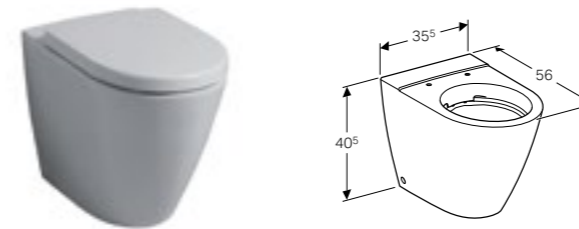

Geberit iCon floor standing toilet, Rimfree®
W 35.5 / D 56 / H 40.5cm

Washdown toilet pan, multidirectional outlet, hidden fastening.

Art. no.	Product Description	RRP ex VAT
200460000	White	€ 378.84

Seat sold separately