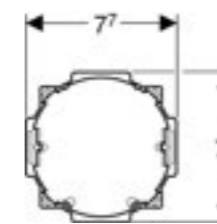

Installation Set

For washbasin taps type 8x and 18x

Art. no.	Product Description	RRP ex VAT
241.631.00.1	IP20, 50-60Hz	€ 111.18