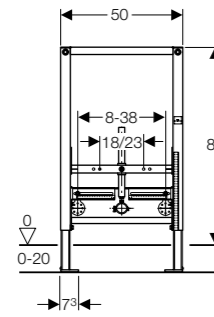

BIDET AND URINAL FRAMES

Geberit Duofix frame for bidet, 82cm, Universal

Art. no.	Product Description	RRP ex VAT
111.543.00.1	With wall brackets, backplate elbows and chrome isolating valves	€ 446.64