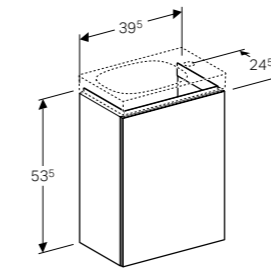

Geberit Acanto cabinet for 40cm handrinse basin, with one door
W 39.5 / D 24.5 / H 53.5cm

Wall mounted, opened using push to open mechanism, left or right hinge side, moisture resistant, delivered pre-assembled.

Art. no.	Product Description	RRP ex VAT
500.607.01.2	White	€ 369.64
500.607.JK.2	Lava	€ 369.64
500.607.JL.2	Sand	€ 369.64
500.607.16.1	Black	€ 369.64