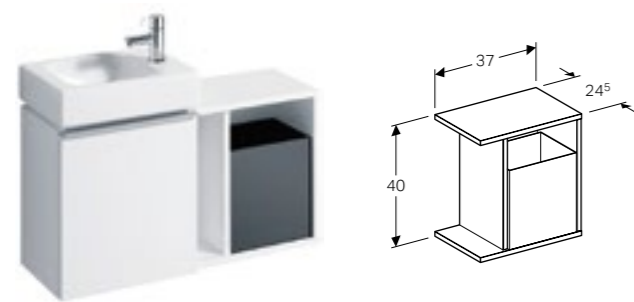

Geberit iCon side element with storage box, 25cm depth
W 37 / D 24.5 / H 40cm
Wall mounted, delivered pre-assembled, can be connected with handrinse basin cabinet.

Art. no.	Product Description	RRP ex VAT
840137000	White	€ 453.29
841139000	Natural oak	€ 453.29
841138000	Lava	€ 453.29

Only compatible with cabinet for 38cm handrinse basin, with drawer.

Geberit iCon 37cm wall shelf
W 37 / D 16.5 / H 5cm

Art. no.	Product Description	RRP ex VAT
840337000	White	€ 95.12
841339000	Natural oak	€ 95.12
841338000	Lava	€ 95.12