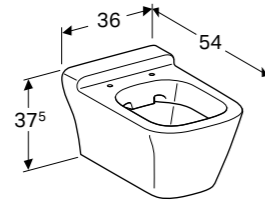

Geberit MyDay wall-hung toilet Rimfree®
W 36 / D 54 / H 37.5cm
Washdown toilet pan 6/4 litre, hidden fastening.
Art. no.
201460600
Seat sold separately

RRP ex VAT
€517.95