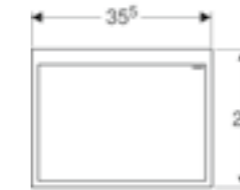

Geberit ONE finish set for Geberit ONE washbasin frame (for use with floating design washbasin)

W 35.5 / H 27cm

Ready-to-fit set.

Art. no.	Product Description	RRP ex VAT
115.420.11.1	White alpine	€ 421.97
115.420.DW.1	Jet black	€ 421.97