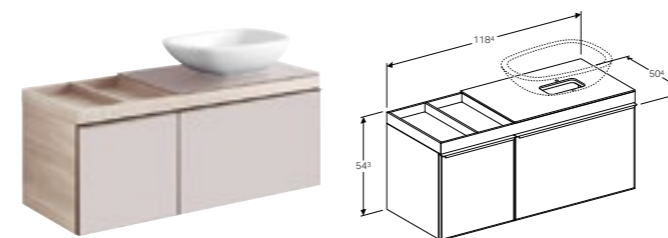

Art. no.	Product Description	RRP ex VAT
500.558.JI.1	Taupe, beige oak	€ 1,499.55
500.558.JJ.1	Black, grey-brown oak	€ 1,499.55

Geberit Citterio 120cm cabinet for lay-on washbasin, with two soft closing mechanism drawers and shelf surface