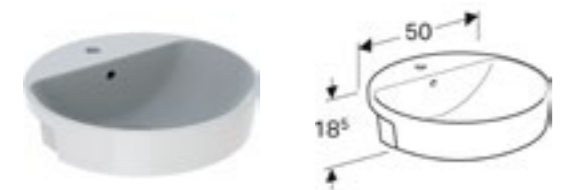

Geberit VariForm round semi-recessed basin Dia 50cm		
Art. no.	Product Description	RRP ex VAT
500.782.01.2	Centred tap hole with overflow	€ 196.27
500.783.01.2	Left and right tap holes with overflow	€ 196.27