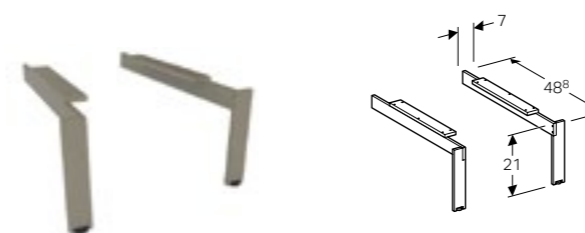

Geberit Citterio set of feet

W 7 / D 48.8 / H 21cm

Set of 2 pieces.

Art. no.	Product Description	RRP ex VAT
500.573.39.1	Champagne	€ 304.37