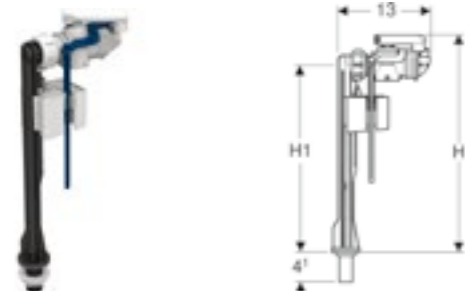

Geberit fill valve type 380AG
Bottom water supply connection

Art. no.	Product Description	RRP ex VAT
281.221.00.1	1/2", nipple made of plastic	€ 27.39

FILL VALVES FOR MONOLITH

Geberit fill valve type 380
For Monolith lateral water supply connection

Art. no.	Product Description	RRP ex VAT
242.985.00.1	3/8", nipple made of brass	€ 31.46

FLUSH VALVES

Geberit flush valve type 212
For Omega cistern

Art. no.	Product Description	RRP ex VAT
244.831.00.1	Gloss chrome-plated	€ 23.01