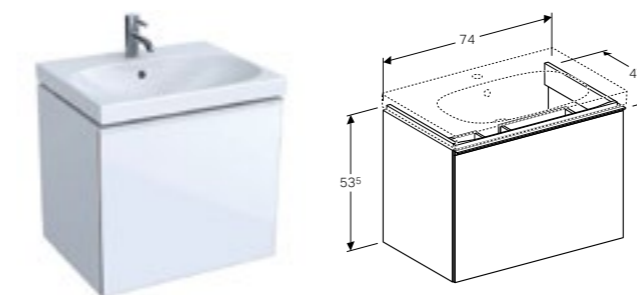

Geberit Acanto cabinet for 75cm washbasin, with one drawer and internal drawer

W 74 / D 47.6 / H 53.5cm

Wall mounted, opening via handle, drawer with soft closing mechanism, moisture resistant, delivered pre-assembled.