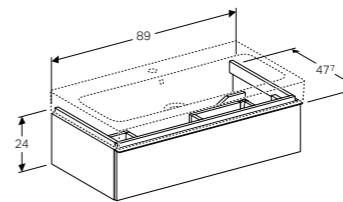

Geberit iCon cabinet for 90cm washbasin, with one drawer

W 89 / D 47.7 / H 24cm

Wall mounted, opening via handle, drawer with soft closing mechanism, delivered pre-assembled.

Art. no.	Product Description	RRP ex VAT
840290000	White	€ 630.46
841292000	Natural oak	€ 630.46
841291000	Lava	€ 630.46