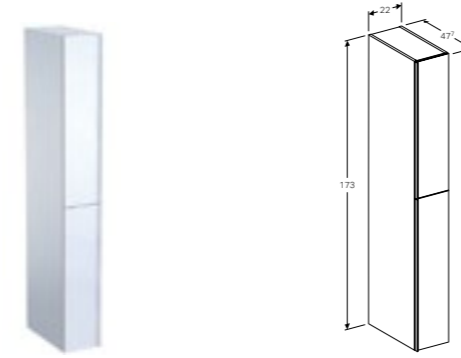

Geberit Acanto 173cm tall cabinet with two doors
W 22 / D 47.7 / H 173cm

Wall mounted, opening via handle, drawer with soft closing mechanism, delivered pre-assembled.

Art. no.	Product Description	RRP ex VAT
500.638.01.2	White	€ 1,139.75
500.638.JK.2	Lava	€ 1,139.75
500.638.JL.2	Sand	€ 1,139.75
500.638.16.1	Black	€ 1,139.75