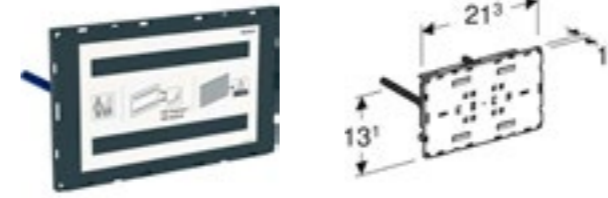

Geberit Sigma surface-even

W21.3 / D 1.8 / H 13.1cm

Art. no.	Product Description	RRP ex VAT
115.696.00.1	Customised	€ 251.10