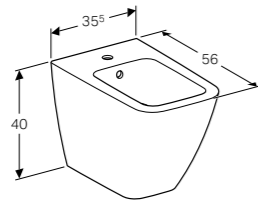

Geberit iCon square floor standing bidet
W 35.5 / D 56 / H 40cm

Back-to-wall, hidden water supply connection, hidden fastening.

Art. no.	Product Description	RRP ex VAT
231950000	White	€ 312.66