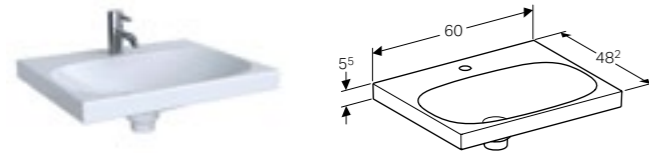

Geberit Acanto 60cm washbasin, with hidden overflow and drain cover

W 60 / D 48.2 / H 5.5cm

Can be installed with a washbasin cabinet, ceramic overflow system.

Art. no.	Product Description	RRP ex VAT
500.629.01.2	Centred tap hole	€ 274.72

Built in ceramic clou waste requires brassware with lever operated pop up waste.