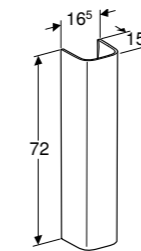

Geberit Smyle Square full pedestal for 45cm and 60cm basins

W 16.5 / D 15 / H 72cm

Easy fastening with Geberit fastening set Kerafix.

Art. no.	Product Description	RRP ex VAT
500.342.01.1	White	€ 98.56