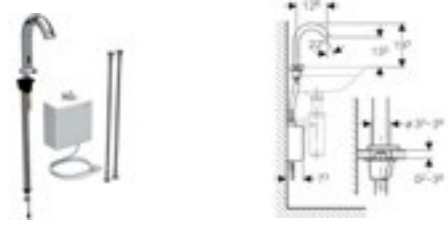

DECK-MOUNTED, MAINS OPERATION

Geberit Piave tap
Exposed function box, gloss chrome-plated

Art. no.	Product Description	RRP ex VAT
116.161.21.1	Without mixer	€ 642.46
116.162.21.1	With mixer	€ 676.64