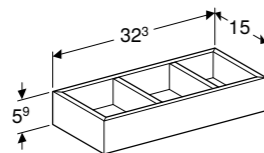

Geberit Smyle Square square drawer insert low

W 32.3 / D 15 / H 5.9cm

H-partition suitable for Smyle units

Art. no.	RRP ex VAT
500.677.00.1	€ 39.30