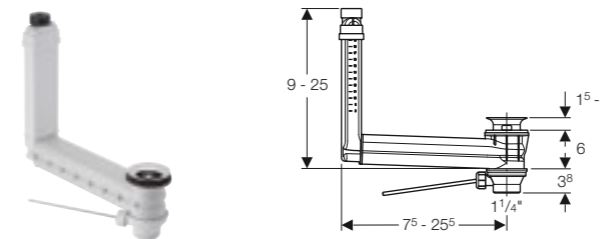

Geberit washbasin connector Clou with lever actuation for basins with no overflow

Art. no.	RRP ex VAT
152.018.00.1	€105.64

FIXINGS

Geberit fastening set for washbasins

Art. no.	RRP ex VAT
500.121.00.1	€21.91

Geberit fastening set for handrinse washbasins

Art. no.	RRP ex VAT
500.122.00.1	€21.91