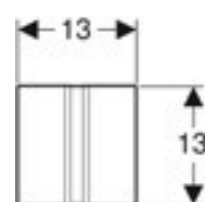

Type 50
For Automatic flush actuation of urinals, IR, die-cast zinc

Art. no.	Product Description	RRP ex VAT
116.036.GH.1	Chrome-plated, brushed	€ 1,101.38
116.036.QB.1	Red gold /brushed - easy clean coating	€ 1,365.70
116.036.QD.1	Black chrome / brushed - easy clean coating	€ 1,365.70
116.036.QF.1	Brass / brushed, easy clean coating	€ 1,365.70