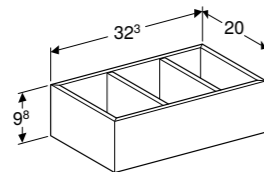

Geberit Smyle Square square drawer insert high

W 32.3 / D 20 / H 9.8cm

H-partition suitable for Smyle units

Art. no.	RRP ex VAT
500.676.00.1	€ 48.35