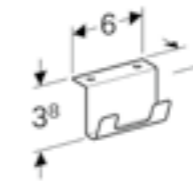

Geberit Selnova Square towel hook
W 6 / D 3.6 / H 3.8cm

Art. no.	RRP ex VAT
500.193.21.1	€ 31.84