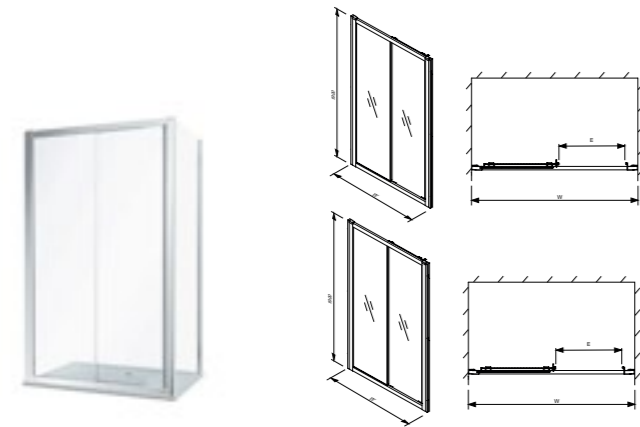

Art. no.	Product Description	RRP ex VAT
116.451.00.1	Reinforced braided hose	€ 102.17

GEO DOORS

Geberit GEO Pivot Door
6mm thick, LH or RH

Art. no.	Product Description	RRP ex VAT
560.105.00.2	760mm Pivot Door, E=447mm	€ 289.39
560.115.00.2	800mm Pivot Door, E=487mm	€ 306.92
560.125.00.2	900mm Pivot Door, E=587mm	€ 333.55