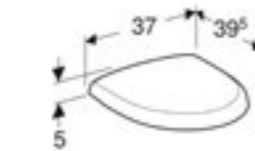

Geberit Selnova Compact toilet seat
W 37 / D 39.5 / H 5cm
White, metal hinges.

Art. no.	Product Description	RRP ex VAT
501.877.00.1	Standard Close, top fix.	€ 67.34
501.878.00.1	Soft closing, top fix.	€ 97.32
501.931.00.1	Soft closing, quick Release, top fix.	€ 119.76