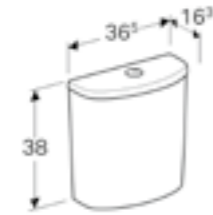

Geberit Selnova exposed cistern, bottom water supply connection
W 36.5 / D 16.3 / H 38cm
Close coupled dual flush 4/2.6 or 6/4 litre

Art. no.	Product Description	RRP ex VAT
501.047.00.6	White	€ 103.48