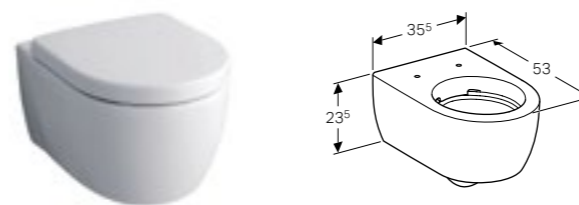

Washdown toilet pan, 6/4 litre or 4/2.6 litre, with flush rim, hidden fastening.

Art. no.	Product Description	RRP ex VAT
204000000	White	€ 328.30

Seat sold separately