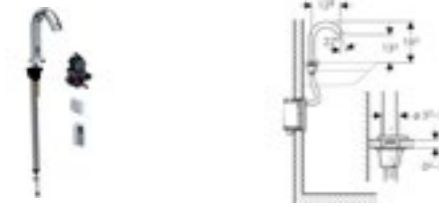

Geberit Piave tap
Concealed function box, gloss chrome-plated

Art. no.	Product Description	RRP ex VAT
116.185.21.1	Without mixer	€ 792.81
116.186.21.1	With mixer	€ 813.33