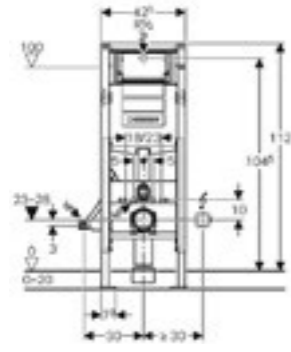

SPECIAL APPLICATIONS

Geberit Duofix toilet frame with Sigma cistern 12cm

Art. no.	Product Description	RRP ex VAT
111.352.00.5	Less-abled, 112cm	€ 576.09