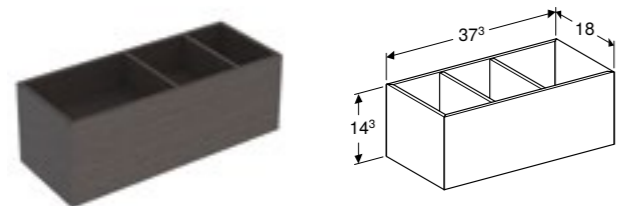

Geberit VariForm square drawer insert high
W 18 / D 37.3 / H 14.3cm

H-partition suitable for Variform units.

Art. no.	RRP ex VAT
501.157.00.1	€75.74