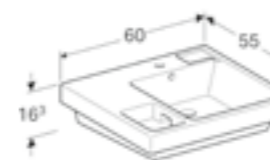

Geberit Bambini semi pedestal

W 37 / D 21.5 / H 31cm

For use with 60cm childrens washbasin

Art. no.	Product Description	RRP ex VAT
296500000	White	€ 121.12

Geberit Bambini classroom washbasin

W 60 / D 55cm