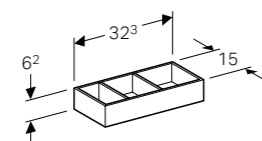

Geberit Xeno² 33cm organising box

W 32.3 / D 15 / H 6.2cm

Can be combined with side cabinet with one drawer.

Art. no.	Product Description	RRP ex VAT
500.526.00.1	H-partition	€ 50.79