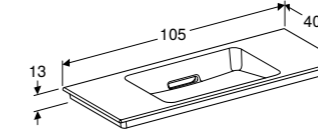

Geberit ONE 105cm washbasin for furniture
W 105 / D 40 / H 13cm

Washbasin without overflow. Colour choice available for design line on ceramic cap, can be combined with 115cm mirror cabinet.

Art. no.	Product Description	RRP ex VAT
500.396.01.1	White, gloss chrome	€ 688.12
500.396.01.2	White, bright brushed chrome	€ 688.12
500.396.01.3	White, glossy white	€ 672.82