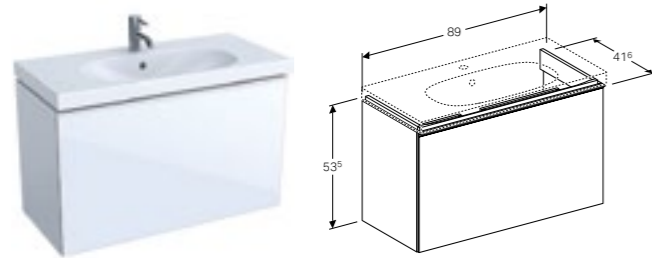

Geberit Acanto cabinet for 90cm washbasin, with one drawer and internal drawer, small projection
W 89 / D 41.6 / H 53.5cm

Wall mounted, opening via handle, drawer with soft closing mechanism, moisture resistant, delivered pre-assembled.

Art. no.	Product Description	RRP ex VAT
500.616.01.2	White	€ 837.88
500.616.JK.2	Lava	€ 837.88
500.616.JL.2	Sand	€ 837.88
500.616.16.1	Black	€ 837.88