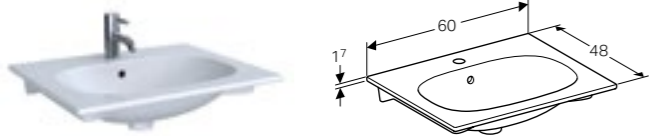

Geberit Acanto 60cm slim rim washbasin

W 60 / D 48 / H 17cm

For mounting on a washbasin cabinet, visible overflow.

Art. no.	Product Description	RRP ex VAT
500.640.01.2	Centred tap hole	€ 269.48