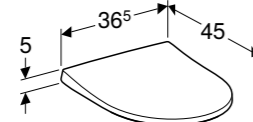

Geberit iCon toilet seat, slim design

W 36.6 / D 45 / H 5cm

Hinges made of metal, overlapping toilet lid, anti-bacterial.

Art. no.	Product Description	RRP ex VAT
574950000	White, soft closing	€ 184.33
500.835.01.1	White, soft closing, quick release	€ 188.17