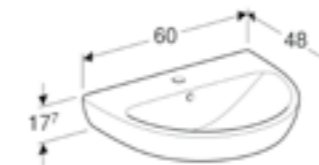

Geberit Selnova 60cm washbasin

W 60 / D 48 / H 17.7cm

Visible overflow.

Art. no.	Product Description	RRP ex VAT
501.401.00.6	One tap hole	€ 99.07
501.402.00.7	Two tap holes	€ 99.07