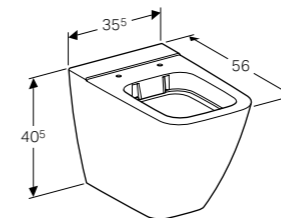

Geberit iCon square floor standing toilet, Rimfree®

W 35.5 / D 56 / H 40.5cm

Back-to-wall, washdown toilet pan, 6/4 litre, horizontal or vertical outlet, hidden fastening.

Art. no.	Product Description	RRP ex VAT
211910000	White	€ 459.57

Seat sold separately