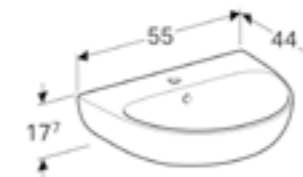

Geberit Selnova 55cm washbasin

W 55 / D 44 / H 17.7cm

Visible overflow.

Art. no.	Product Description	RRP ex VAT
501.060.00.6	One tap hole	€ 84.41
501.400.00.6	Two tap holes	€ 84.41