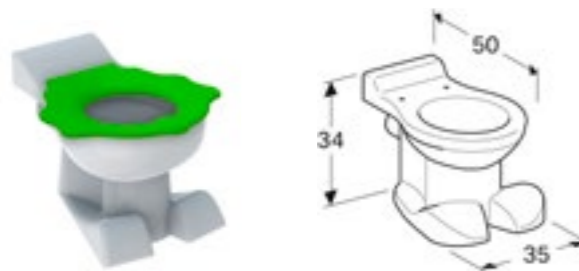

Geberit Bambini floor-standing WC, lion paw design, for WC seat

W 35 / D 50 / H 34cm
With flush rim, for children, with climbing aid

Art. no.	Product Description	RRP ex VAT
212000000	White	€ 263.72

Seat sold separately