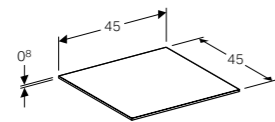

Geberit Xeno² 45cm glass shelf

W 45 / D 45 / H 0.8cm

Can be combined with side cabinet with two drawers.

Art. no.	Product Description	RRP ex VAT
500.523.00.1	45cm	€ 51.75