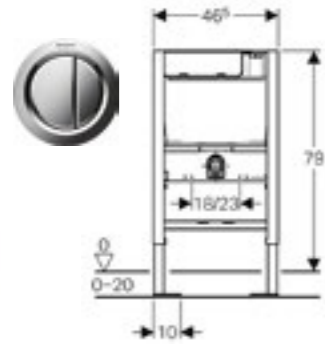

Geberit low-height cistern

Art. no.	Product Description	RRP ex VAT
111.206.21.2	Duofix element for wall-hung WC, 79 cm, with low-height furniture cistern, remote flush actuation type 01, gloss chrome plated	€ 456.00
111.207.00.2	Duofix element for wall-hung WC, 79 cm, with low-height furniture cistern	€ 408.25