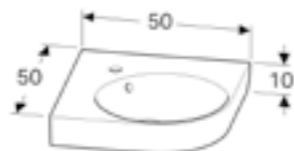

Geberit Selnova Compact 70cm* round corner washbasin
W 50 / D 50 / H 10cm
Visible overflow.

Art. no.	Product Description	RRP ex VAT
501.508.00.7	One tap hole	€ 106.29

*dimension for corner to corner measurement