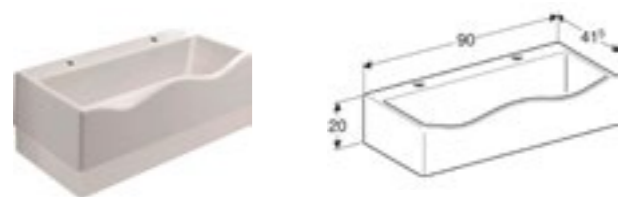

WASHING TROUGHS

Geberit Bambini play and washspace trough
W 90 / D 41.5 / H 20cm
Small projection with wavy rim for easy tap access and antibacterial

Art. no.	Product Description	RRP ex VAT
430200016	Left and right tap holes	€ 1,379.03

Decorative covers not included