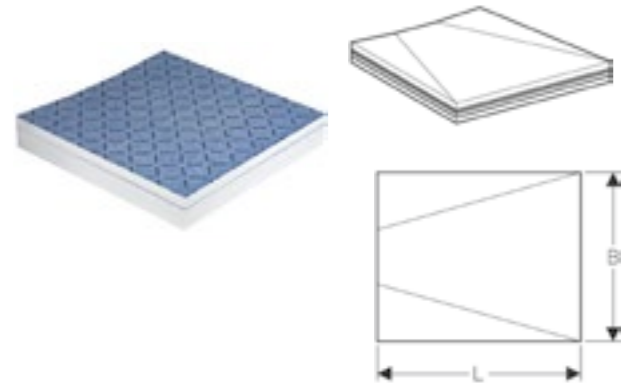

SHOWER BOARDS

	Geberit Shower board	RRP ex VAT
154.252.00.1	Geberit shower board, tile-bearing, with V-slope: B90cm L90cm	€ 780.21
154.253.00.1	Geberit shower board, tile-bearing, with V-slope: B100cm L100cm	€ 825.05
154.254.00.1	Geberit shower board, tile-bearing, with V-slope: B90cm L120cm	€ 851.95
154.255.00.1	Geberit shower board, tile-bearing, with V-slope: B100cm L120cm	€ 896.80
154.265.00.1	Geberit shower board, tile-bearing, with L-slope	€ 896.80
154.248.00.1	Extension for Geberit shower board	€ 556.00