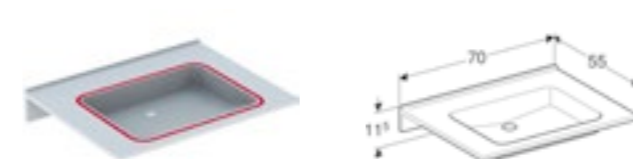

Geberit Publica square design barrier free basin
W 70 / D 55cm
Basin suitable for use by wheelchair users and people with dementia

Art. no.	Product Description	RRP ex VAT
500.666.01.3	Without tap hole without overflow	€ 944.00