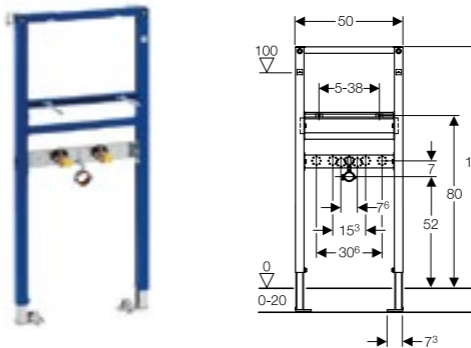

Geberit Duofix frame for washbasin, 112cm deck-mounted tap

Art. no.	Product Description	RRP ex VAT
111.495.00.1	With wall brackets, backplate elbows and chrome isolating valves	€ 261.89