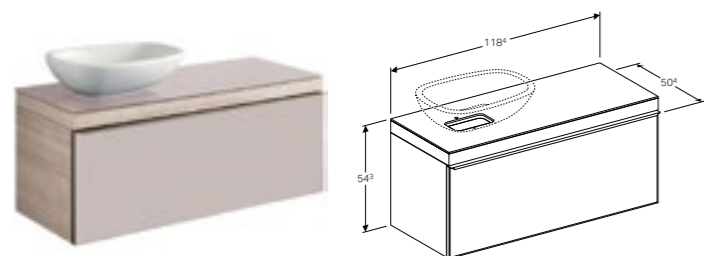

Geberit Citterio 120cm cabinet for lay-on washbasin, with one soft closing mechanism drawer

W 118.4 / D 50.4 / H 54.3cm

Wall mounted, opening via handle, front panel made of glass, can be equipped with feet, cover plate made of glass, frame made of metal, delivered pre-assembled.

Art. no.	Product Description	RRP ex VAT
500.561.JI.1	Taupe, beige oak	€ 1,927.47
500.561.JJ.1	Black, grey-brown oak	€ 1,927.47