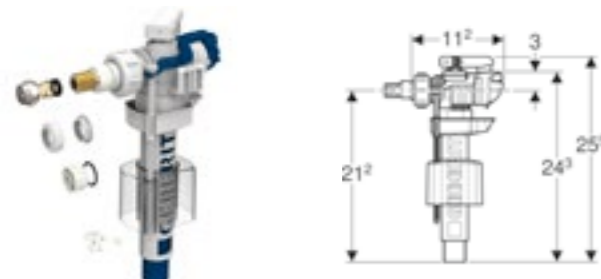

Geberit fill valve type 380AG
Lateral water supply connection

Art. no.	Product Description	RRP ex VAT
244.510.00.1	3/8", nipple made of brass	€ 30.82