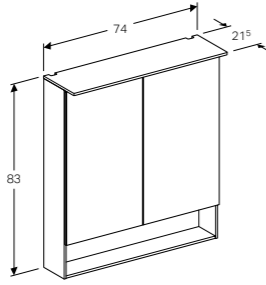

Geberit Acanto 75cm mirror cabinet with functional lighting, two doors

W 74 / D 21.5 / H 83cm

LED lighting, internal lighting, sensor switch, power socket, USB port, mirrored back side, magnification mirror, storage boxes on inside of doors.