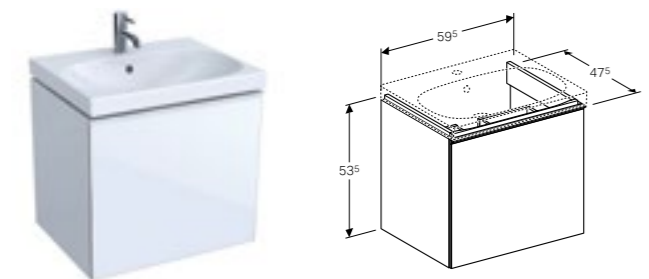

Geberit Acanto cabinet for 60cm washbasin, with one drawer and internal drawer

W 59.5 / D 47.5 / H 53.5cm

Wall mounted, opening via handle, drawer with soft closing mechanism, moisture resistant, delivered pre-assembled.

Art. no.	Product Description	RRP ex VAT
500.609.01.2	White	€ 757.79
500.609.JK.2	Lava	€ 757.79
500.609.JL.2	Sand	€ 757.79
500.609.16.1	Black	€ 757.79