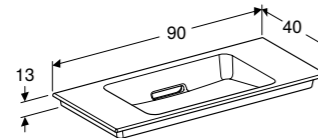

Geberit ONE 90cm washbasin for furniture
W 90 / D 40 / H 13cm

Washbasin without overflow. Colour choice available for design line on ceramic cap, can be combined with 100cm mirror cabinet.

Art. no.	Product Description	RRP ex VAT
500.395.01.1	White, gloss chrome	€ 565.79
500.395.01.2	White, bright brushed chrome	€ 565.79
500.395.01.3	White, glossy white	€ 550.48