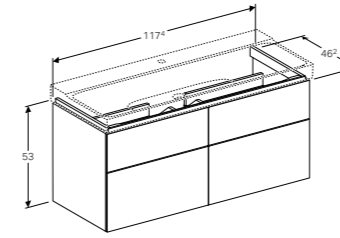

Geberit Xeno² cabinet for 120cm washbasin, with four drawers

W 117.4 / D 46.2 / H 53cm

Wall mounted, opened using push to open mechanism, moisture resistant, LED lighting, delivered pre-assembled.

Art. no.	Product Description	RRP ex VAT
500.518.01.1	White	€ 1,359.11
500.518.43.1	Scultura grey	€ 1,359.11
500.518.00.1	Matt grey	€ 1,359.11