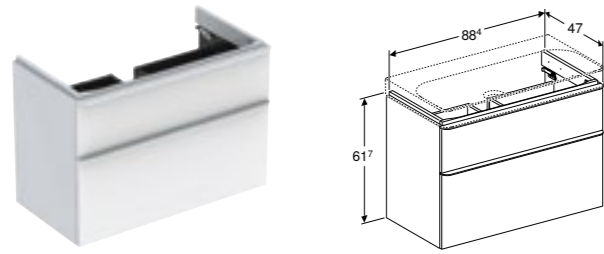

Geberit Smyle Square cabinet for 90cm washbasin, with two soft closing mechanism drawers
W 88.4 / D 47 / H 61.7cm

Wall mounted, integrated handles, moisture resistant, delivered pre-assembled.

Art. no.	Product Description	RRP ex VAT
500.354.00.1	White	€ 800.97
500.354.JK.1	Lava	€ 800.97
500.354.JL.1	Sand	€ 800.97
500.354.JR.1	Hickory	€ 800.97