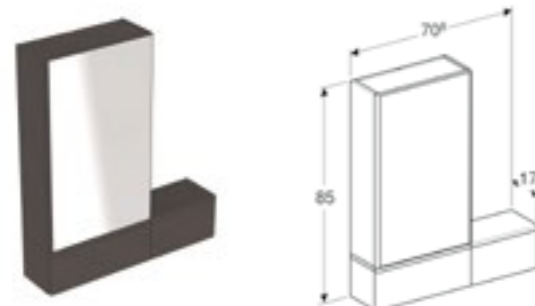

Art. no.	Product Description	RRP ex VAT
500.185.01.1	White	€ 326.69
501.391.JK.1	Lava	€ 326.69