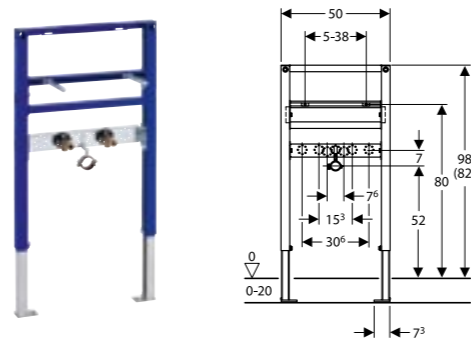

Geberit Duofix frame for washbasin, 82 - 98cm, deck-mounted tap

Art. no.	Product Description	RRP ex VAT
111.494.00.1	With PreWall brackets, backplate elbows and chrome isolating valves	€ 304.47