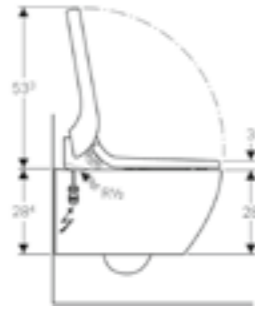

Geberit AquaClean Tuma Classic
W 36 / D 55.3 / H 44.6cm
Complete wall-hung solution.