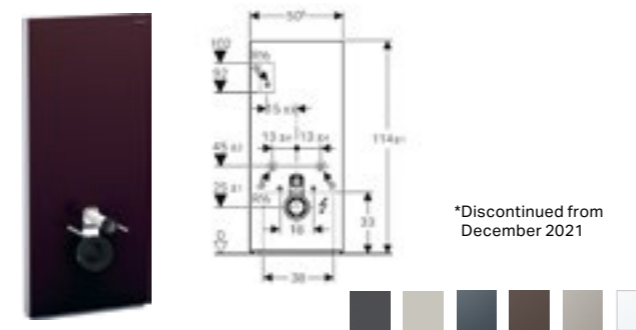

Geberit Monolith Plus
W 48.2 / D 10.6 / H 101cm
Wall-hung toilet, height 101cm.

Art. no.	Product Description	RRP ex VAT
131.221.SJ.5*	Black glass / aluminum	€ 2,287.05
131.221.SQ.5*	Umber glass / aluminum	€ 2,287.05
131.221.TG.5*	Sand glass / aluminum	€ 2,287.05
131.221.SI.5	White glass / aluminum	€ 2,287.05
131.221.JK.5	Lava glass / black chrome aluminium	€ 2,287.05
131.221.JL.5	Sand grey glass / aluminium	€ 2,287.05
131.221.JV.5	Stoneware concrete look / aluminium	€ 2,436.86
131.221.00.5	Stoneware slate look / black chrome aluminium	€ 2,436.86
131.221.SJ.6	Black glass / black chrome aluminium	€ 2,287.05

Geberit Monolith Plus
W 48.2 / D 10.6 / H 101cm
Floor standing toilet, height 101cm.

Art. no.	Product Description	RRP ex VAT
131.202.TG.5*	Black glass / aluminum	€ 2,287.05
131.202.SQ.5*	Umber glass / aluminum	€ 2,287.05
131.202.SJ.5*	Sand glass / aluminum	€ 2,287.05
131.202.SI.5	White glass / aluminum	€ 2,287.05
131.202.JK.5	Lava glass / black chrome aluminium	€ 2,287.05
131.202.JL.5	Sand grey glass / aluminium	€ 2,287.05
131.202.JV.5	Stoneware concrete look / aluminium	€ 2,436.86
131.202.00.5	Stoneware slate look / black chrome aluminium	€ 2,436.86
131.202.SJ.6	Black glass / black chrome aluminium	€ 2,287.05

Geberit Monolith Plus
W 50.5 / D 10.6 / H 114cm
Wall-hung toilet, height 114cm.

Art. no.	Product Description	RRP ex VAT
131.231.SJ.5*	Black glass / aluminum	€ 2,433.04
131.231.SQ.5*	Umber glass / aluminum	€ 2,433.04
131.231.TG.5*	Sand glass / aluminum	€ 2,433.04
131.231.SI.5	White glass / aluminum	€ 2,433.04
131.231.JK.5	Lava glass / black chrome aluminium	€ 2,433.04
131.231.JL.5	Sand grey glass / aluminium	€ 2,433.04
131.231.JV.5	Stoneware concrete look / aluminium	€ 2,583.15
131.231.00.5	Stoneware slate look / black chrome aluminium	€ 2,583.15
131.231.SJ.6	Black glass / black chrome aluminium	€ 2,433.04