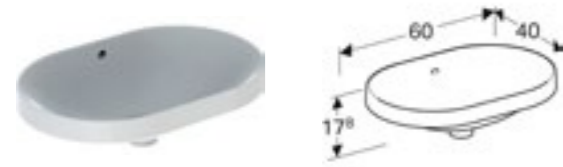

COUNTERTOP BASINS

Geberit VariForm elliptic countertop basin W 60 / D 40cm		
Art. no.	Product Description	RRP ex VAT
500.728.01.2	No tap hole with overflow	€ 136.54
500.730.01.2	No tap hole without overflow	€ 136.54