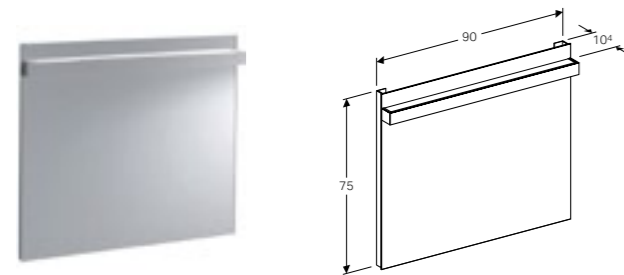

Geberit iCon 90cm mirror with functional lighting
W 90 / D 10.4 / H 75cm

Mechanical switch, adjustable lamp, LED lighting.

Art. no.	Product Description	RRP ex VAT
840790000	30 W, 768 lm	€ 830.32