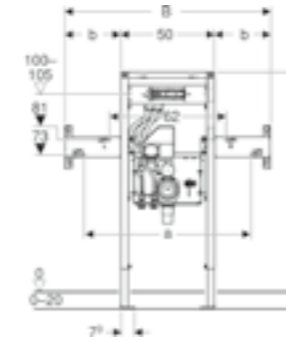

Geberit ONE wall-hung toilet
W 37 / D 54 / H 34.3cm

Shrouded pan with TurboFlush technology.
WC seat included with design cover.

Art. no.	Product Description	RRP ex VAT
500.201.01.1	White	€ 807.07
500.202.01.1	Gloss Chrome	€ 838.11