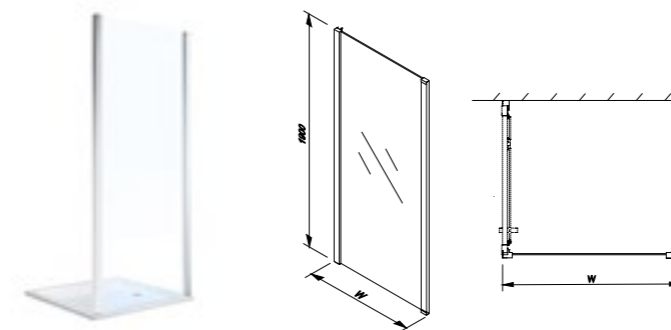

GEO SIDE PANELS

Geberit GEO Side panel
6mm thick, LH or RH

Art. no.	Product Description	RRP ex VAT
560.107.00.2	760mm Side Panel	€ 212.75
560.117.00.2	800mm Side Panel	€ 220.16
560.127.00.2	900mm Side Panel	€ 226.98