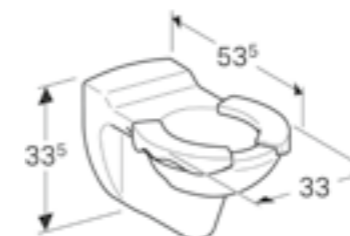

Geberit Bambini wasbasin and cabinet set

W 60 / D 48 / H 58.5cm

Asymmetrical washbasin, suitable for pedestal

Art. no.	Product Description	RRP ex VAT
222360000	White, central tap hole	€ 444.05

WALL-HUNG WCs