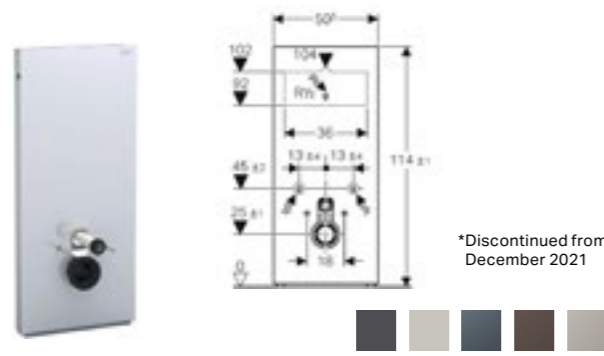

Geberit Monolith
W 50.5 / D 10.6 / H 114cm
Wall-hung toilet, height 114cm.

Art. no.	Product Description	RRP ex VAT
131.031.SJ.5*	Black glass / aluminium	€ 1,448.53
131.031.SQ.5*	Umber glass / aluminium	€ 1,448.53
131.031.TG.5*	Sand glass / aluminium	€ 1,448.53
131.031.SI.5	White glass / aluminium	€ 1,448.53
131.031.JK.5	Lava glass / black chrome aluminium	€ 1,448.53
131.031.JL.5	Sand grey glass / aluminium	€ 1,448.53
131.031.JV.5	Stoneware concrete look / aluminium	€ 1,609.89
131.031.OO.5	Stoneware slate look / black chrome aluminium	€ 1,609.89
131.031.SJ.6	Black glass / black chrome aluminium	€ 1,448.53