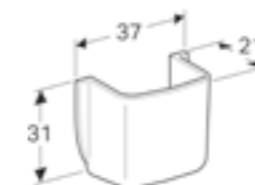

Geberit Bambini semi pedestal

W 37 / D 21.5 / H 31cm

For use with 60cm childrens washbasin

Art. no.	Product Description	RRP ex VAT
296500000	White	€ 121.12