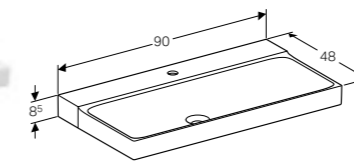

Geberit Xeno² 90cm washbasin

W 90 / D 48 / H 8.5cm

Washbasin without overflow, compatible with running waste, can be installed with a washbasin cabinet.

Art. no.	Product Description	RRP ex VAT
500.531.01.1	Centred tap hole	€ 568.01
500.532.01.1	Without tap hole	€ 568.01