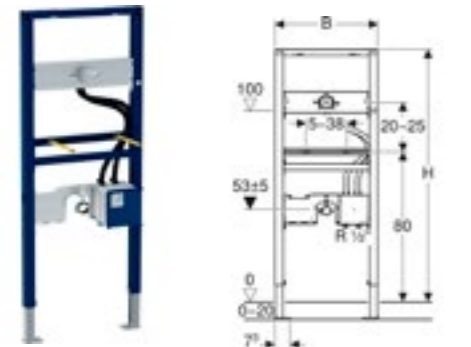

Geberit Duofix frame for washbasin, 130cm, Wall mounted tap

Art. no.	Product Description	RRP ex VAT
111.567.00.1	With concealed function box	€ 431.50