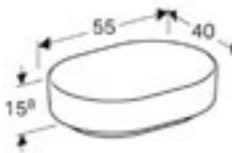

Geberit VariForm elliptic lay-on basin
W 55 / D 40cm
Art. no. 500.774.01.2 **Product Description** No tap hole without overflow **RRP ex VAT** €219.17