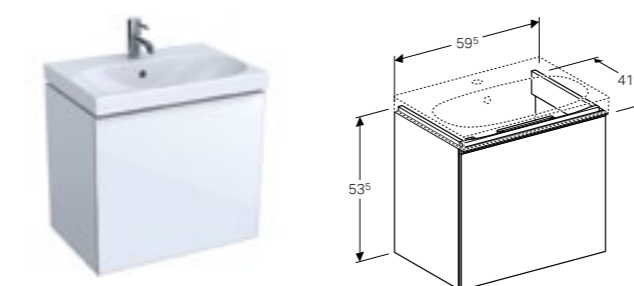

Geberit Acanto cabinet for 60cm washbasin, with one drawer and internal drawer, small projection

W 59.5 / D 41.6 / H 53.5cm

Wall mounted, opening via handle, drawer with soft closing mechanism, moisture resistant, delivered pre-assembled.

Art. no.	Product Description	RRP ex VAT
500.614.01.2	White	€ 653.05
500.614.JK.2	Lava	€ 653.05
500.614.JL.2	Sand	€ 653.05
500.614.16.1	Black	€ 653.05