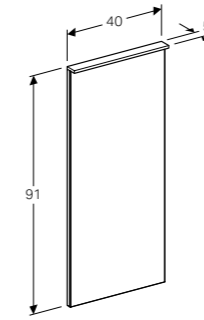

Geberit Xeno² 40cm mirror with functional lighting

W 40 / D 5.5 / H 91cm

Heated rear to prevent mirror steaming up, touch sensor switch, dimmable, LED lighting.

Art. no.	Product Description	RRP ex VAT
500.520.00.1	40cm	€686.89