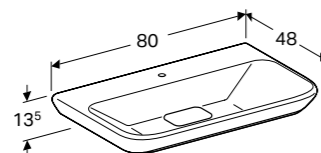

Geberit MyDay 80cm washbasin
W 80 / D 48 / H 13.5cm

Washbasin without overflow, suitable for Clou overflow system or running waste, can be installed with a washbasin cabinet.

Art. no.	RRP ex VAT
125480600	€443.18