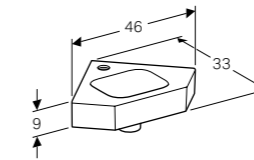

GEBERIT ICON

46cm corner handrinse basin
W 46 / D 33 / H 9cm
For installation in small, confined spaces, without overflow.

Art. no.	Product Description	RRP ex VAT
124729000	Centred tap hole	€ 137.82