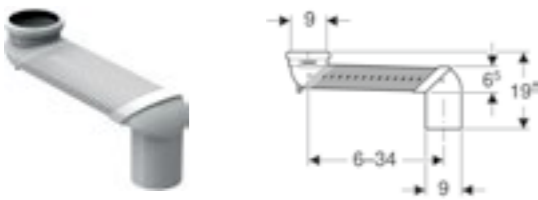

Geberit S-bend set for floor-standing WC: white alpine

Art. no.
131.199.11.1

RRP ex VAT
€ 79.70

Set of fixing bolts

Art. no.	Product Description	RRP ex VAT
131.112.TA.1	Aluminium, for Geberit Monolith side cladding (2 pc.): aluminium brushed	€ 50.46
244.939.00.1	Monolith fixing bolt sidecasing (2 pc.): black chrome / aluminium brushed	€ 50.26
243.042.JF.1	Plastic, for Geberit Monolith side cladding (2 pc.): mid-grey pearl mica	€ 9.98