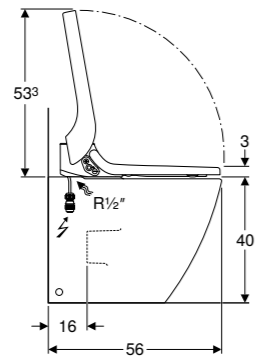

Geberit AquaClean Tuma Classic
W 36 / D 55.3 / H 44.6cm
Complete wall-hung solution.

Art. no.	Product Description	RRP ex VAT
146.090.11.1	White alpine	€ 1,937.87

ENHANCEMENT SOLUTIONS

Geberit AquaClean Tuma Comfort
W 36 / D 52.3 / H 10.6cm
Enhancement solution.

Art. no.	Product Description	RRP ex VAT
146.278.11.1	White alpine	€ 2,490.36
146.278.SI.1	White glass	€ 2,535.65
146.278.SJ.1	Black glass	€ 2,535.65
146.278.FW.1	Stainless steel brushed	€ 2,565.82

Art. no.	Product Description	RRP ex VAT
146.310.SI.1	White glass	€ 3,227.51
146.310.SJ.1	Black glass	€ 3,227.51
146.310.FW.1	Stainless steel brushed	€ 3,260.11
146.310.11.1	White alpine	€ 3,178.61

Art. no.	Product Description	RRP ex VAT
146.078.11.1	White alpine	€ 1,421.10

Art. no.	Product Description	RRP ex VAT
146.320.11.1	White alpine	€ 2,189.80

Geberit AquaClean 4000
W 40 / D 52 / H 48.5cm
Toilet enhancement solution with toilet ceramic.

Art. no.	Product Description	RRP ex VAT
146.138.11.1	White alpine	€ 1,245.79

Art. no.	Product Description	RRP ex VAT
146.242.11.1*	Floor-standing WC: white alpine, high-pressure laminate white	€ 4,411.00

*This product is only available via the Geberit Care Team. Please contact us for more information.

Geberit AquaClean 4000
W 40 / D 50.5 / H 15.5cm
Enhancement solution for your introduction to the world of shower toilets.

Art. no.	Product Description	RRP ex VAT
146.132.11.1	White alpine	€ 837.23