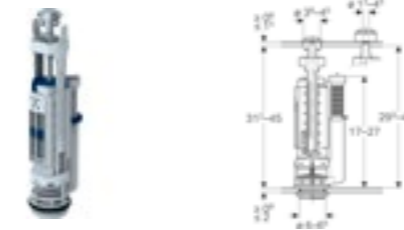

Geberit flush valve type 290
d40, dual flush

Art. no.	Product Description	RRP ex VAT
282.350.21.2	Gloss chrome-plated	€ 80.71