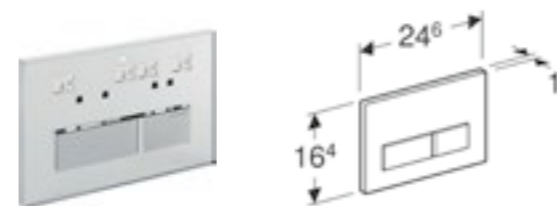

Geberit Sigma50
W 26.4 / D 1.4 / H 16.4cm

Art. no.	Product Description	RRP ex VAT
115.788.00.1	Die cast Zinc / customisable	€ 257.17