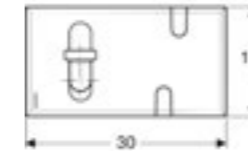

Cover Plate

For washbasin taps with concealed function box and trap

Art. no.	Product Description	RRP ex VAT
116.426.11.1	White Alpine	€ 95.69