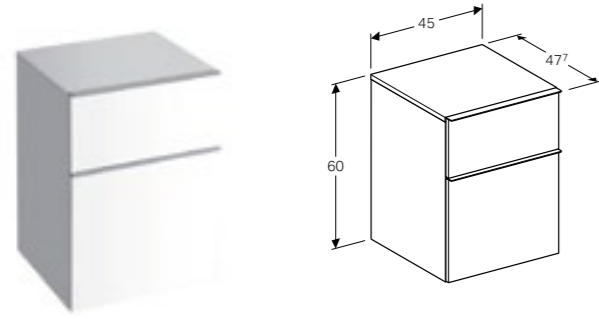

Geberit iCon 45cm side cabinet with two drawers
W 45 / D 47.7 / H 60cm
Wall mounted, opening via handle, drawer with soft closing mechanism, delivered pre-assembled.

Art. no.	Product Description	RRP ex VAT
840045000	White	€ 648.41
841047000	Natural oak	€ 648.41
841046000	Lava	€ 648.41