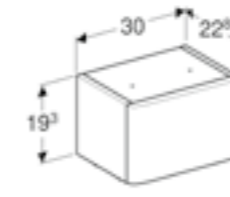

Geberit Selnova Square plinth for 36cm cabinet
W 30 / D 22.8 / H 19.3cm

Art. no.	Product Description	RRP ex VAT
501.581.00.1	White	€ 36.86
501.951.00.1	Lava	€ 36.86