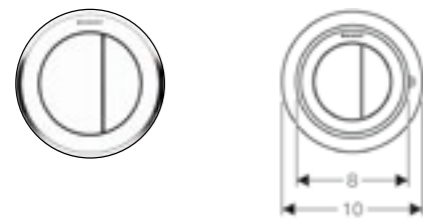

Geberit remote flush button Type10 for dual flush

W 10 / D 0.6 / H 10cm
For furniture.

Art. no.	Product Description	RRP ex VAT
116.057.KJ.1	White / gloss chrome-plated	€ 114.09
116.057.KK.1	White / gold-plated	€ 174.97
116.057.KH.1	Gloss chrome / matt chrome-plated	€ 121.71
116.057.KN.1	Matt chrome / gloss chrome-plated	€ 121.71
116.057.KM.1	Black / gloss chrome-plated	€ 121.71
116.057.SN.1	Brushed stainless steel / polished	€ 286.78

For solid wall

Art. no.	Product Description	RRP ex VAT
116.055.KH.1	Gloss chrome / matt chrome-plated	€ 121.71
116.055.KJ.1	White / gloss chrome plated	€ 114.09
116.055.KK.1	White / gold-plated	€ 174.97
116.055.KM.1	Matt black / gloss chrome-plated	€ 121.71
116.055.KN.1	Brushed stainless steel	€ 121.71

For Sigma 8cm cistern.

Art. no.	Product Description	RRP ex VAT
116.056.KH.1	Gloss chrome/matt chrome-plated	€ 121.71
116.056.KJ.1	White / gloss chrome-plated	€ 114.09
116.056.KK.1	White / gold-plated	€ 174.97
116.056.KM.1	Black / gloss chrome-plated	€ 121.71
116.056.KN.1	Matt chrome / gloss chrome-plated	€ 121.71