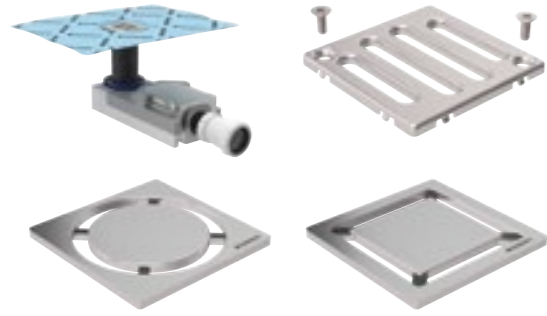

FLOOR DRAIN

Geberit Floor Drain

Art. no.	Product Description	RRP ex VAT
154.054.00.1	Geberit shower floor drain, for screed height at inlet 90–220 mm: d=55mm	€ 189.87
154.310.00.1	Geberit grating, screw locked, 8 x 8 cm	€ 31.21
154.311.00.1	Geberit design grating "Circle", 8 x 8 cm	€ 163.76
154.312.00.1	Geberit design grating "Square", 8 x 8 cm	€ 163.76