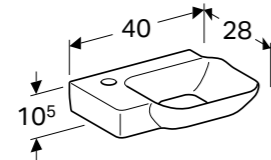

GEBERIT MYDAY

Geberit MyDay 40cm washbasin
W 40 / D 28 / H 10.5cm

Washbasin without overflow, suitable for a running waste.

Art. no.	Product Description	RRP ex VAT
125440600	Left hand tap hole	€193.71
125540600	Right hand tap hole	€193.71