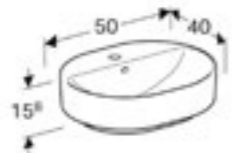

Geberit VariForm elliptic lay-on basin
W 50 / D 40cm
Art. no. 500.775.01.2 **Product Description** One tap hole with overflow
500.776.01.2 **Product Description** One tap hole without overflow **RRP ex VAT** €212.63