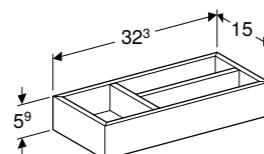

Geberit Smyle Square square drawer insert low

W 32.3 / D 15 / H 5.9cm

T-partition suitable for Smyle units

Art. no.	RRP ex VAT
500.678.00.1	€ 39.30