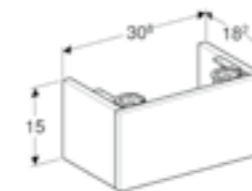

BODY/FRONT

FEET/SKIRTING BOARDS

Light grey, high gloss coated

White, high-gloss coated

Chrome

Geberit Selnova Compact plinth for 40cm handrinse basin unit
W 30.8 / D 18.2 / H 15cm

Art. no.	Product Description	RRP ex VAT
501.586.00.1	Grey	€ 41.97
501.587.00.1	White	€ 41.97