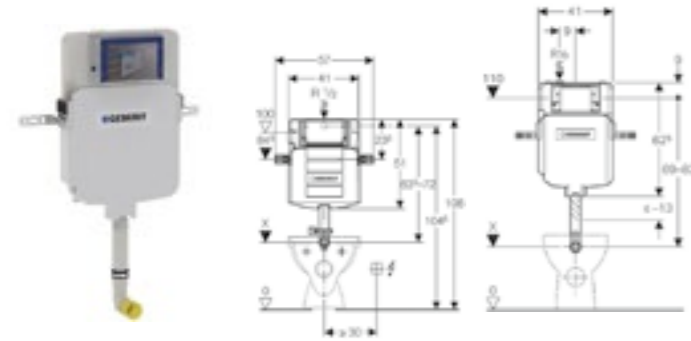

GEBERIT CISTERNS

Geberit Sigma concealed cistern, 6/3 litres

Art. no.	Product Description	RRP ex VAT
109.792.00.1	8cm cistern, installation height 120cm	€ 261.98
109.309.00.5	12cm cistern, installation height 108cm	€ 214.14
109.392.00.5	12cm cistern, 6 / 3 litres, ship model, with front actuation	€ 238.35