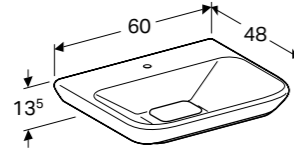

Geberit MyDay 60cm washbasin
W 60 / D 48 / H 13.5cm

Washbasin without overflow, suitable for Clou overflow system or running waste, can be installed with a washbasin cabinet.

Art. no.	RRP ex VAT
125460600	€283.75