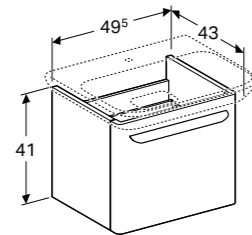

Geberit MyDay 60cm washbasin unit
W 49.5 / D 43 / H 41cm

Wall mounted, opening via handle, moisture resistant, delivered pre-assembled.

Art. no.	Product Description	RRP ex VAT
Y824060000	White	€821.75
Y824061000	Taupe	€821.75