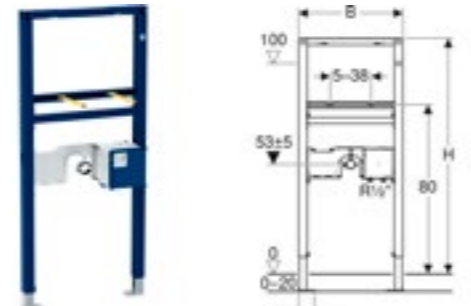

Geberit Duofix frame for washbasin, 130cm, wall mounted tap

Art. no.	Product Description	RRP ex VAT
111.554.00.1	Concealed function box	€ 353.69