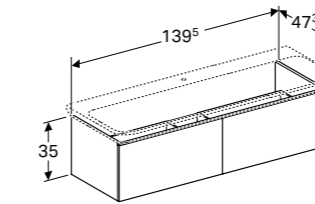

W 88 / D 46.2 / H 22cm

Wall mounted, opened using push to open mechanism, moisture resistant, LED lighting, delivered pre-assembled.

Art. no.	Product Description	RRP ex VAT
500.514.01.1	White, siphon cut out right	€ 708.73
500.514.43.1	Scultura grey, siphon cut out right	€ 708.73
500.514.00.1	Matt grey, siphon cut out right	€ 708.73