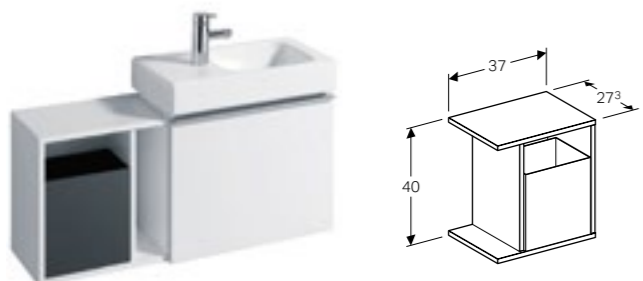

Geberit iCon side element with storage box, 28cm depth
W 37 / D 27.3 / H 40cm
Wall mounted, delivered pre-assembled, can be connected with handrinse basin cabinet.

Art. no.	Product Description	RRP ex VAT
840237000	White	€ 476.88
841239000	Natural oak	€ 476.88
841238000	Lava	€ 476.88

Only compatible with cabinet for 53cm handrinse basin, with drawer.