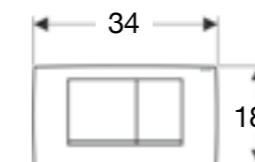

Geberit Twinline30
W 34 / D 3.2 / H 18.5cm

Art. no.	Product Description	RRP ex VAT
115.899.KH.1	Gloss chrome-plated / matt chrome-plated	€ 86.02
115.899.KJ.1	White / gloss chrome-plated	€ 60.34
115.899.KN.1	Matt chrome-plated / gloss chrome-plated	€ 86.02