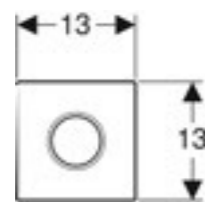

URINAL FLUSH CONTROLS, BATTERY OPERATION

Type 01
For Automatic flush actuation of urinals, IR, die-cast zinc

Art. no.	Product Description	RRP ex VAT
116.031.11.5	White alpine	€ 688.36
116.031.21.5	Gloss chrome-plated	€ 688.36
116.031.46.5	Matt chrome-plated	€ 688.36