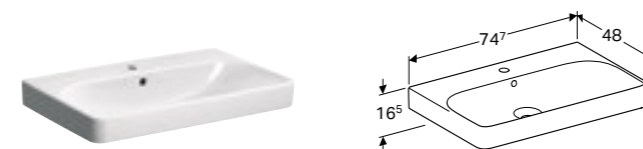

Visible overflow, can be installed with cabinet for basin.

Art. no.	Product Description	RRP ex VAT
500.249.01.1	Centred tap hole	€ 262.63