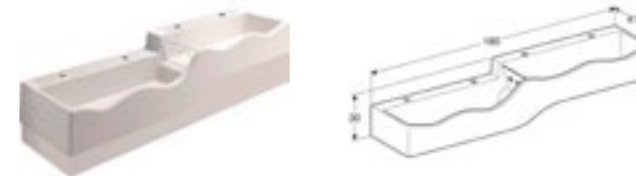

Geberit Bambini play and washspace trough
W 180 / D 41.5 / H 30cm
Small projection with wavy rim for easy tap access, antibacterial, with two low (left) and two high wash areas

Art. no.	Product Description	RRP ex VAT
430000016	One Tap hole per washing area and divider	€ 2,970.95

Decorative covers not included