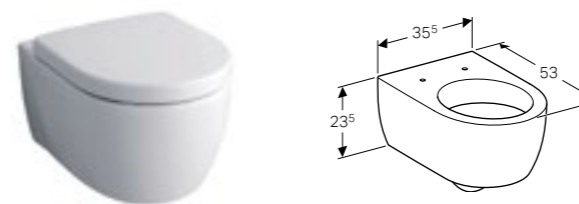

Geberit iCon wall-hung toilet
W 35.5 / D 53 / H 23.5cm

Back-to-wall, washdown toilet pan, 6/4 litre, horizontal or vertical outlet, hidden fastening.

Art. no.	Product Description	RRP ex VAT
214020000	White	€ 437.69

Seat sold separately