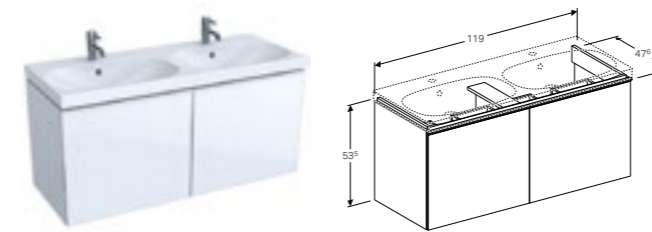

Geberit Acanto abinet for 120cm double washbasin, with two drawers

W 119 / D 47.6 / H 53.5cm

Wall mounted, opening via handle, delivered pre-assembled.

Art. no.	Product Description	RRP ex VAT
500.613.01.2	White	€ 1,226.00
500.613.JK.2	Lava	€ 1,226.00
500.613.JL.2	Sand	€ 1,226.00
500.613.16.1	Black	€ 1,226.00