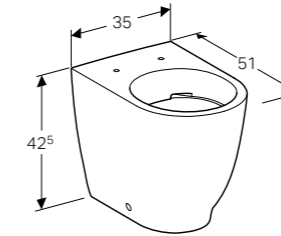

Geberit Acanto floor standing raised toilet, Rimfree®

W 35 / D 51 / H 42.5cm

Back-to-wall, washdown toilet pan, 6/4 litre or 4/2.6 litre, horizontal or vertical outlet, hidden fastening, raised seat height, small projection.

Art. no.	Product Description	RRP ex VAT
500.602.01.2	White	€ 468.39

Seat sold separately