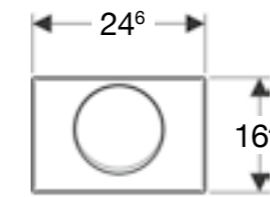

Geberit Delta15
W24.6 x 16.4x 3cm
Geberit flush plate Delta15, stop-and-go flush. Screwable.

Art. no.	Product Description	RRP ex VAT
115.101.00.1	Brushed stainless steel	€ 82.89