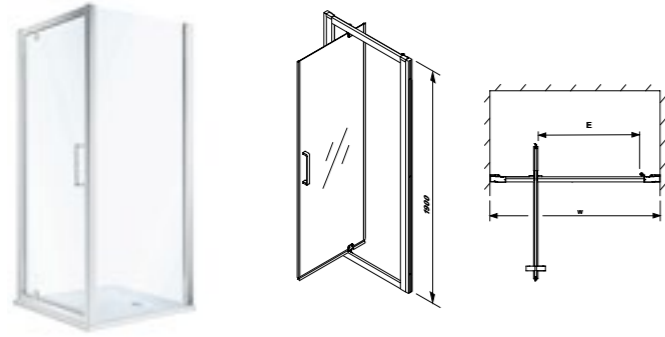

Art. no.	Product Description	RRP ex VAT
116.451.00.1	Reinforced braided hose	€ 102.17

GEO DOORS

Geberit GEO Pivot Door
6mm thick, LH or RH

Art. no.	Product Description	RRP ex VAT
560.105.00.2	760mm Pivot Door, E=447mm	€ 289.39
560.115.00.2	800mm Pivot Door, E=487mm	€ 306.92
560.125.00.2	900mm Pivot Door, E=587mm	€ 333.55