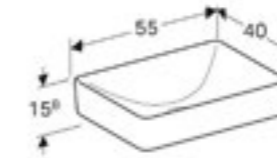

Geberit VariForm rectangular lay-on basin
W 55 / D 40cm
Art. no. 500.779.01.2 **Product Description** No tap hole without overflow **RRP ex VAT** €225.71