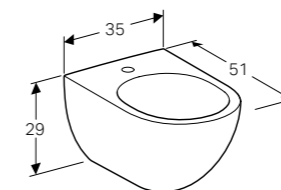

Geberit Acanto wall-hung bidet

W 35 / D 51 / H 29cm

Hidden water supply connection, hidden fastening.

Art. no.	Product Description	RRP ex VAT
500.601.01.2	White	€ 314.20