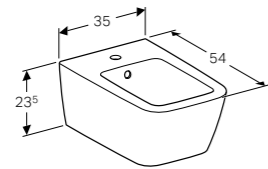

Geberit iCon square wall-hung bidet
W 35 / D 54 / H 23.5cm

Hidden water supply connection, hidden fastening.

Art. no.	Product Description	RRP ex VAT
231910000	White	€ 350.03