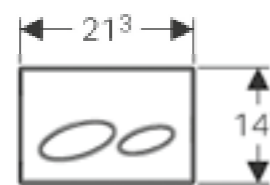

Geberit Kappa20
W 21.3 / D 1.5 / H 14.2cm

Art. no.	Product Description	RRP ex VAT
115.228.11.1	White alpine	€ 64.95
115.228.21.1	Gloss chrome-plated	€ 81.19
115.228.46.1	Matt chrome-plated	€ 81.19