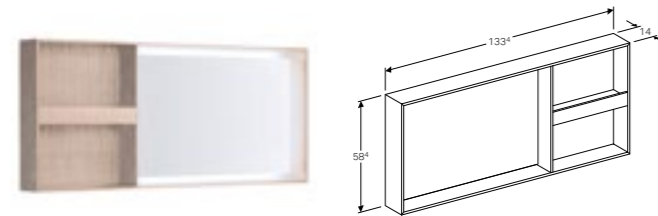

Geberit Citterio 120cm mirror with ambient lighting
W 118.4 / D 14 / H 58.4cm

Mirror surface with LED light strip integrated in frame, light operated by wall switch, frame made of wood.

Art. no.	Product Description	RRP ex VAT
500.570.JI.1	Beige Oak	€ 1,017.89
500.570.JJ.1	Grey-brown Oak	€ 1,017.89