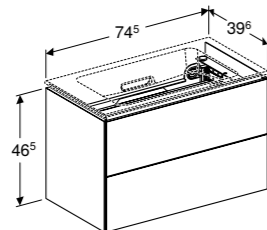

Geberit ONE cabinet for 75cm washbasin
W 74.5 / D 39.6 / H 46.5cm

Wall mounted, handleless design with two drawers.

Art. no.	Product Description	RRP ex VAT
500.381.00.1	Black walnut	€ 2,140.77
500.381.01.1	White high gloss	€ 2,140.77