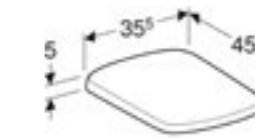

Geberit Selnova Compact toilet seat
W 35.5 / D 45 / H 5cm
Square design, white, metal hinges, for use with 500.280.01.7

Art. no.	Product Description	RRP ex VAT
501.928.01.1	Standard Close, top fix.	€ 56.37
501.929.01.1	Soft closing, top fix.	€ 99.13
501.930.01.1	Soft closing, quick Release, top fix.	€ 112.30