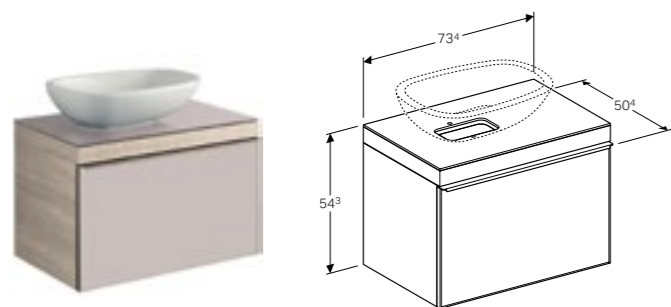

Geberit Citterio 75cm cabinet for lay-on washbasin, with one soft closing mechanism drawer

W 73.4 / D 50.4 / H 54.3cm

Wall mounted, opening via handle, front panel made of glass, can be equipped with feet, cover plate made of glass, frame made of metal, delivered pre-assembled.

Art. no.	Product Description	RRP ex VAT
500.558.JI.1	Taupe, beige oak	€ 1,499.55
500.558.JJ.1	Black, grey-brown oak	€ 1,499.55