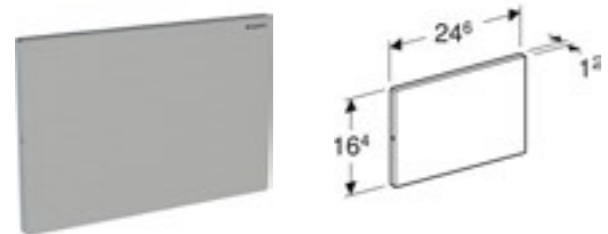

Geberit Sigma

W 24.6 / D 1.2 / H 16.4cm

Stainless steel

Art. no.	Product Description	RRP ex VAT
115.764.FW.1	Screwable: brushed, easy-to-clean coated	€ 251.10

Die-cast zinc		
115.766.00.1	Customised	€ 188.32

Die-cast zinc		
115.766.SI.1	White	€ 251.10