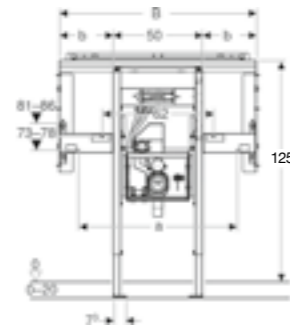

GEBERIT ONE FRAMES

Duofix element for Geberit ONE washbasin and Geberit ONE wall mounted tap, room height

With concealed turn trap, with concealed Clou.

Art. no.	Product Description	RRP ex VAT
111.071.00.1	For 75cm washbasin, 80cm wide	€ 703.29
111.072.00.1	For 90cm washbasin, 95cm wide	€ 725.69
111.073.00.1	For 105cm washbasin, 110cm wide	€ 748.05
111.074.00.1	For 120cm washbasin, 125cm wide	€ 770.44