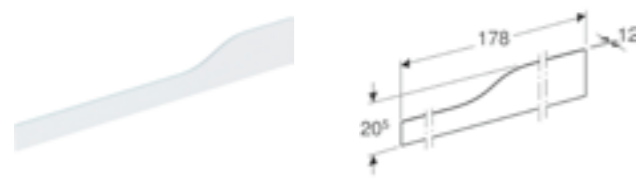

Geberit Bambini front decorative cover
W 178 / D 1.2 / H 20.5cm
For Geberit play and washspaces (four tap hole, lower left)

Art. no.	Product Description	RRP ex VAT
430010016	White Alpine, Solid Surface	€ 454.97
430010226	Varicor blue no.226, Solid Surface	€ 454.97
430010227	Varicor red no.227, Solid Surface	€ 454.97
430010229	Varicor green no.229, Solid Surface	€ 454.97
430010301	Varicor orange no.301, Solid Surface	€ 454.97
430010304	Varicor yellow no.304, Solid Surface	€ 454.97