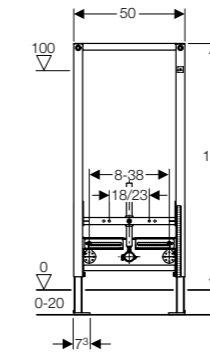

BIDET AND URINAL FRAMES

Geberit Duofix frame for bidet, 112cm, Universal

Art. no.	Product Description	RRP ex VAT
111.545.00.1	With wall brackets, backplate elbows and chrome isolating valves	€ 403.12