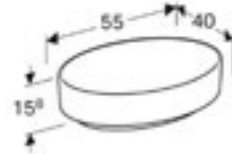

Geberit VariForm oval lay-on basin
W 55 / D 40cm
Art. no. 500.771.01.2 **Product Description** No tap hole without overflow **RRP ex VAT** €212.63