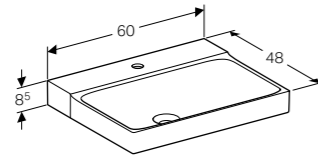

Geberit Xeno² 60cm washbasin

W 60 / D 48 / H 8.5cm

Washbasin without overflow, compatible with running waste, can be installed with a washbasin cabinet.

Art. no.	Product Description	RRP ex VAT
500.530.01.1	Centred tap hole	€ 325.61