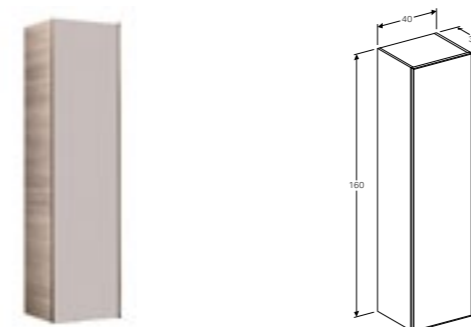

Geberit Citterio 160cm tall cabinet with one soft closing mechanism door

W 40 / D 37.1 / H 160cm

Wall mounted, opening via handle, with four movable shelves, left or right hinge side, front panel made of glass, door frame made of metal, delivered pre-assembled.

Art. no.	Product Description	RRP ex VAT
500.554.JI.1	Taupe, beige oak	€ 1,392.10
500.554.JJ.1	Black, grey-brown oak	€ 1,392.10