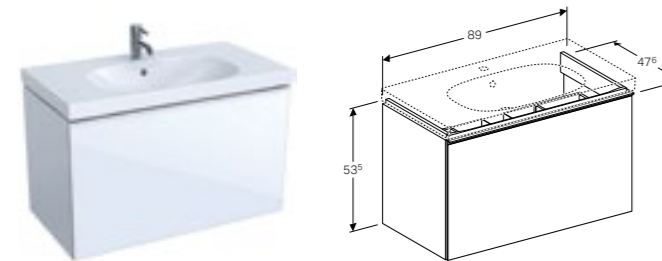

Art. no.	Product Description	RRP ex VAT
500.612.01.2	White	€ 948.78
500.612.JK.2	Lava	€ 948.78
500.612.JL.2	Sand	€ 948.78
500.612.16.1	Black	€ 948.78

Geberit Acanto 120cm double washbasin

W 119.5 / D 48.2 / H 5.5cm

Can be installed with a washbasin cabinet, visible overflow easy fastening with Geberit washbasin wall fixing EFF1.