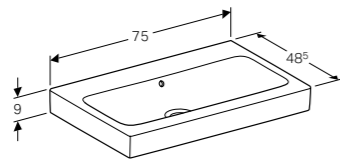

Geberit iCon 75cm washbasin

W 75 / D 48.5 / H 9cm

Washbasin with visible overflow, can be installed with a washbasin cabinet.

Art. no.	Product Description	RRP ex VAT
124075000	Centred tap hole	€ 346.17
124078000	Without tap hole	€ 346.17