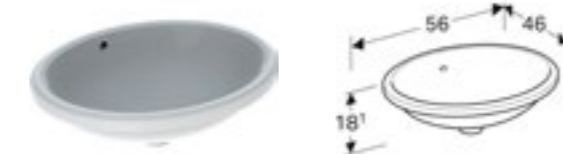

Geberit VariForm oval under-countertop basin W 56 / D 46cm		
Art. no.	Product Description	RRP ex VAT
500.752.01.2	No tap hole with overflow	€ 126.29
500.754.01.2	No tap hole without overflow	€ 126.29