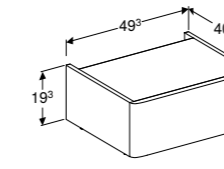

Geberit Selnova Square plinth for 60cm cabinet
W 49.3 / D 40 / H 19.3cm

Art. no.	Product Description	RRP ex VAT
501.585.00.1	White	€ 43.49
501.955.00.1	Lava	€ 43.49