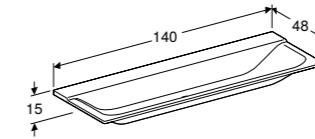

Geberit Xeno² 140cm Varicor washbasin

W 140 / D 48 / H 15cm

Art. no.	Product Description	RRP ex VAT
500.276.00.1	Without tap hole	€ 1,670.75
500.277.00.1	Two tap hole	€ 1,603.93