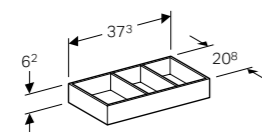

Geberit Xeno² 38cm organising box

W 37.3 / D 20.8 / H 6.2cm

Can be combined with side cabinet with two drawers.

Art. no.	Product Description	RRP ex VAT
500.527.00.1	H-partition	€ 61.17