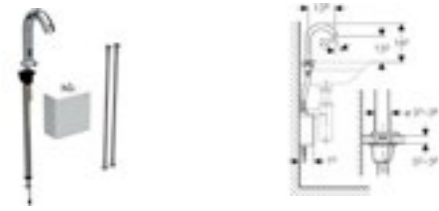

DECK-MOUNTED, GENERATOR OPERATION

Geberit Piave tap
Exposed function box, gloss chrome-plated

Art. no.	Product Description	RRP ex VAT
116.165.21.1	Without mixer	€ 950.01
116.166.21.1	With mixer	€ 977.34