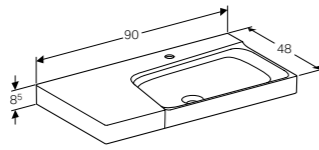

Geberit Xeno² 90cm washbasin with shelf surface

W 90 / D 48 / H 8.5cm

Washbasin without overflow, compatible with running waste, can be installed with a washbasin cabinet.

Art. no.	Product Description	RRP ex VAT
500.535.01.1	Right hand tap hole, shelf space left	€ 658.50
500.536.01.1	Without tap hole, shelf space left	€ 658.50