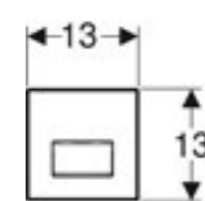

Type 50
For manual flush actuation of urinals, die-cast zinc

Art. no.	Product Description	RRP ex VAT
116.016.00.5	Customised	€ 415.34
116.016.11.5	White Alpine	€ 415.34
116.016.DW.5	Jet black RAL 9005	€ 415.34
116.016.GH.5	Chrome-plated, brushed	€ 548.24
116.016.SD.5	Smoked glass reflective	€ 448.56
116.016.SE.5¹	Green / satinised	€ 448.56
116.016.SQ.5¹	Umber	€ 448.56
116.016.JK.5	Lava	€ 448.56
116.016.JL.5	Sand Grey	€ 448.56

¹Discontinued from December 2021