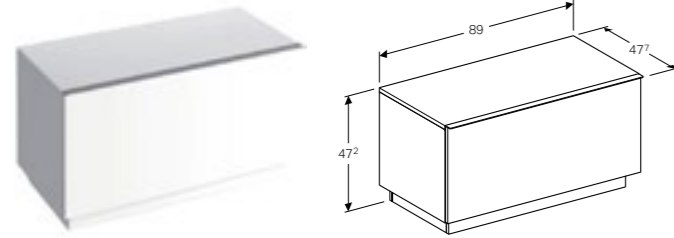

Geberit iCon 90cm low cabinet with one drawer, floor standing
W 89 / D 47.7 / H 47.2cm
Opening via handle, drawer with soft closing mechanism, delivered pre-assembled.

Art. no.	Product Description	RRP ex VAT
840090000	White	€ 735.14
841092000	Natural oak	€ 735.14
841091000	Lava	€ 735.14