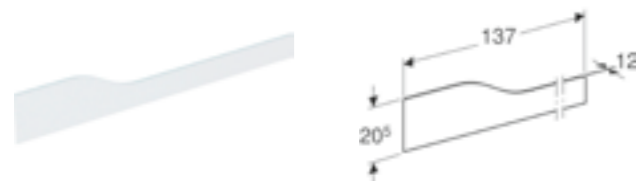

WASHING TROUGH ACCESSORIES

Geberit Bambini front decorative cover
W 137 / D 1.2 / H 20.5cm
For Geberit play and washspaces (three tap hole, lower right)

Art. no.	Product Description	RRP ex VAT
430360016	White Alpine, Solid Surface	€ 454.97
430360226	Varicor blue no.226, Solid Surface	€ 454.97
430360227	Varicor red no.227, Solid Surface	€ 454.97
430360229	Varicor green no.229, Solid Surface	€ 454.97
430360301	Varicor orange no.301, Solid Surface	€ 454.97
430360304	Varicor yellow no.304, Solid Surface	€ 454.97