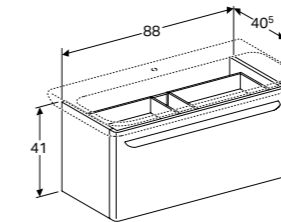

Geberit MyDay 100cm washbasin unit
W 88 / D 40.5 / H 41cm

Wall mounted, opening via handle, moisture resistant, delivered pre-assembled.

Art. no.	Product Description	RRP ex VAT
824100000	White	€1,186.55
824101000	Taupe	€1,186.55