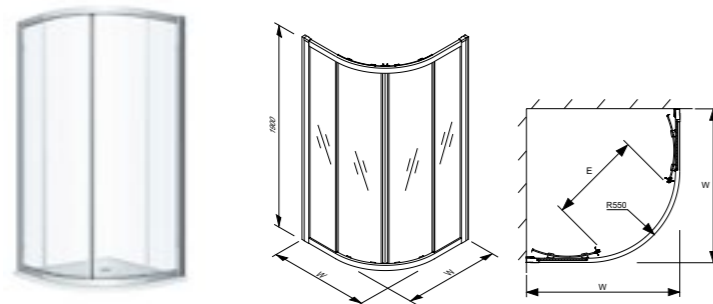

GEO ENCLOSURES

Geberit GEO Quadrant Shower Enclosure
6mm thick, R550mm

Art. no.	Product Description	RRP ex VAT
560.111.00.2	800mm Quadrant, E=410mm	€ 472.85
560.121.00.2	900mm Quadrant, E=562mm	€ 499.49