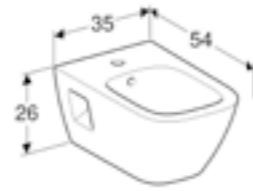

Geberit Selnova Square wall-hung bidet
W 35 / D 54 / H 26cm
Semi shrouded, visible overflow

Art. no.	Product Description	RRP ex VAT
501.547.01.7	White	€ 224.12