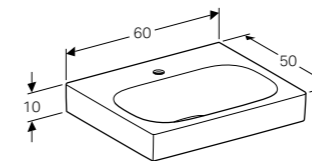

Geberit Citterio 60cm washbasin

W 60 / D 50 / H 10cm

Washbasin without overflow, with ceramic cover cap, available with Clou overflow system or running waste with free outlet, can be installed with a washbasin cabinet.

Art. no.	Product Description	RRP ex VAT
500.544.01.1	Centred tap hole	€ 420.00