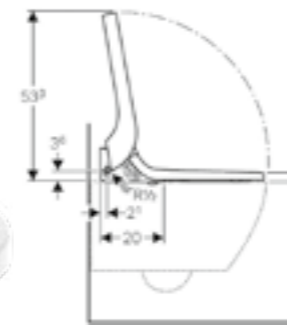

Design cover

Geberit AquaClean Tuma Classic
W 36 / D 55.3 / H 44.6cm
Complete wall-hung solution.

Art. no.	Product Description	RRP ex VAT
146.090.11.1	White alpine	€ 1,937.87

ENHANCEMENT SOLUTIONS

Geberit AquaClean Tuma Comfort
W 36 / D 52.3 / H 10.6cm
Enhancement solution.