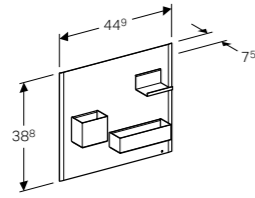

Geberit fastening set for handrinse washbasins

Art. no.	RRP ex VAT
500.122.00.1	€21.91

ACCESSORIES

45cm board with storage magnets

W 44.9 / D 7.5 / H 38.8cm

Storage boxes of different sizes, storage boxes fixed with magnets.