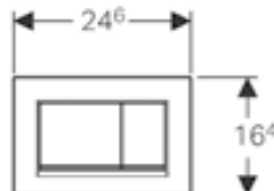

FLUSH PLATES & FLUSH CONTROLS

Geberit Sigma30
W 24.6 / D 1.2 / H 16.4cm

Art. no.	Product Description	RRP ex VAT
115.883.KJ.1	White / gloss chrome / white	€ 120.72
115.883.KK.1	White / gold-plated / white	€ 137.98
115.883.KL.1	White / matt chrome / matt chrome	€ 137.98
115.883.KH.1	Gloss chrome / matt chrome / gloss chrome	€ 155.22
115.883.KN.1	Matt chrome / gloss chrome / matt chrome	€ 155.22
115.883.KM.1	Black / gloss chrome / black	€ 137.98
115.883.JQ.1	Easy-to-clean coating / matt chrome / gloss chrome / matt chrome	€ 115.54
115.883.JT.1	Easy-to-clean coating / matt white / gloss chrome / matt white	€ 115.54
115.883.14.1	Easy-to-clean coating / matt black / gloss chrome / matt black	€ 115.54
115.883.11.1	White / matt white	€ 148.49
115.883.01.1	Easy-to-clean coating matt white / white	€ 204.03
115.883.DW.1	Black / matt black	€ 148.49
115.883.16.1	Easy-to-clean coating matt black / black	€ 204.03