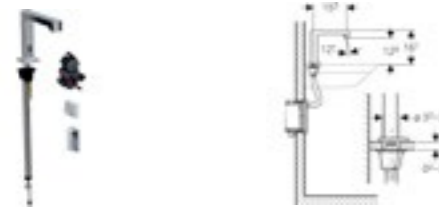

Geberit Brenta tap
Concealed function box, gloss chrome-plated

Art. no.	Product Description	RRP ex VAT
116.195.21.1	Without mixer	€ 792.81
116.196.21.1	With mixer	€ 813.33