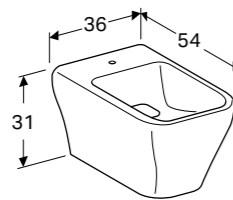

Geberit MyDay wall-hung bidet
W 36 / D 54 / H 31cm
Hidden water supply connection, hidden fastening.
Art. no.
235450600

RRP ex VAT
€467.61