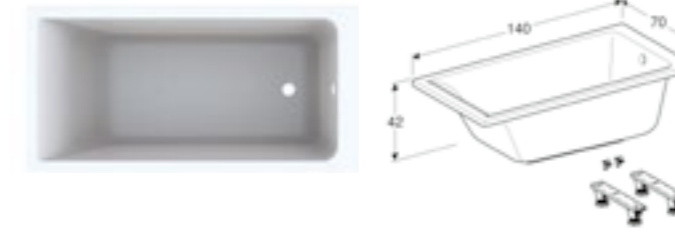

Geberit Renova Plan rectangular bath with feet
Built in bath, with feet.

Art. no.	Product Description	RRP ex VAT
554.310.01.1	140cm x 70cm	€435.72
554.311.01.1	150cm x 70cm	€435.72
554.312.01.1	160cm x 70cm	€435.72
554.313.01.1	160cm x 75cm	€468.00
554.314.01.1	170cm x 70cm	€435.72
554.315.01.1	170cm x 75cm	€468.00
554.316.01.1	180cm x 80cm	€516.41