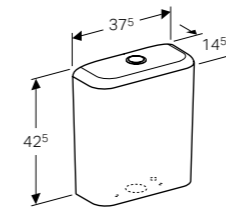

Seat sold separately

Geberit iCon toilet seat, slim design

W 36.6 / D 45 / H 5cm

Hinges made of metal, overlapping toilet lid, anti-bacterial.

Art. no.	Product Description	RRP ex VAT
574950000	White, soft closing	€ 184.33
500.835.01.1	White, soft closing, quick release	€ 188.17