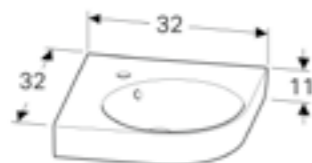

Geberit Selnova Compact 45cm* round corner handrinse basin
W 32 / D 32 / H 11cm
Visible overflow.

Art. no.	Product Description	RRP ex VAT
501.519.00.6	One tap hole	€ 83.71

*dimension for corner to corner measurement