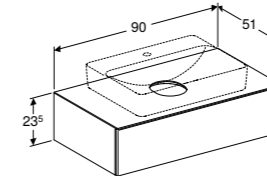

VANITY UNITS

Geberit VariForm 75cm cabinet for lay-on washbasin, with one drawer
W 75 / D 51 / H 23.5cm
With integrated shelf surface and trap.
Art. no. 501.159.00.1 **Product Description** White **RRP ex VAT** €929.54
501.160.00.1 **Product Description** Lava **RRP ex VAT** €929.54
501.162.00.1 **Product Description** Hickory **RRP ex VAT** €929.54