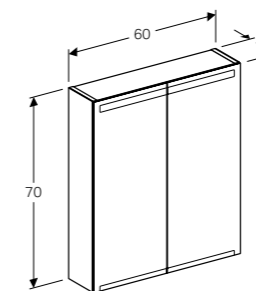

RRP ex VAT
 € 864.99

OPTION MIRROR CABINETS

60cm mirror cabinet with functional and ambient lighting, two doors
 W 60 / D 15 / H 70cm
 LED lighting, indirect lighting, touch sensor switch for the upper light, touch sensor switch for the bottom light, power socket, mirrored body, doors mirrored on both sides, movable shelves.
Art. no.
 500.590.P5.1