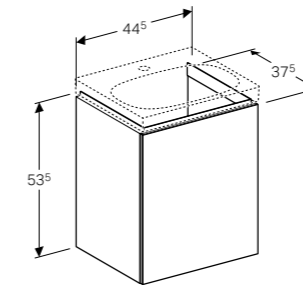

Geberit Acanto cabinet for 45cm handrinse basin, with one door
W 44.5 / D 37.5 / H 53.5cm

Wall mounted, opened using push to open mechanism, left or right hinge side, moisture resistant, delivered pre-assembled.

Art. no.	Product Description	RRP ex VAT
500.608.01.2	White	€ 431.26
500.608.JK.2	Lava	€ 431.26
500.608.JL.2	Sand	€ 431.26
500.608.16.1	Black	€ 431.26