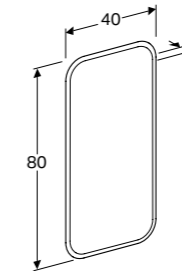

Geberit MyDay 40cm mirror
W 40 / D 3 / H 80cm
LED lighting, indirect lighting, light operated by wall switch, heated rear to prevent mirror steaming up.
Art. no.
824340000

RRP ex VAT
€716.99