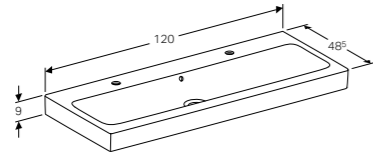

Geberit iCon 120cm washbasin

W 120 / D 48.5 / H 9cm

Washbasin with visible overflow, can be installed with a washbasin cabinet.

Art. no.	Product Description	RRP ex VAT
124025000	Without tap hole	€ 605.88
124020000	Right and left tap hole	€ 605.88