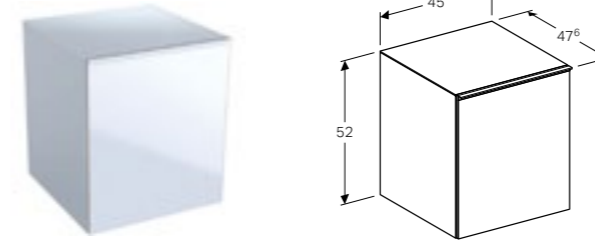

Geberit Acanto 45cm low cabinet with one drawer and internal drawer
W 45 / D 47.6 / H 52cm

Wall mounted, opening via handle, drawer with soft closing mechanism, moisture resistant, delivered pre-assembled.

Art. no.	Product Description	RRP ex VAT
500.618.01.2	White	€ 696.18
500.618.JK.2	Lava	€ 696.18
500.618.JL.2	Sand	€ 696.18
500.618.16.1	Black	€ 696.18