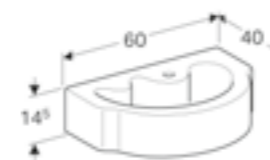

GEBERIT BAMBINI

WASHBASINS

Geberit Bambini childrens washbasin

W 60 / D 40cm

Asymmetrical washbasin, suitable for pedestal

Art. no.	Product Description	RRP ex VAT
326060000	Centred tap hole without overflow	€ 219.41