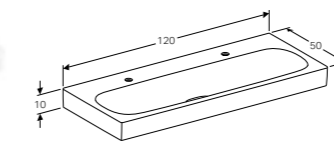

Geberit Citterio 120cm washbasin
W 120 / D 50 / H 10cm

Washbasin with 2 tap holes, without overflow, with ceramic cover cap, available with Clou overflow system or running waste with free outlet, can be installed with a washbasin cabinet.

Art. no.	Product Description	RRP ex VAT
500.553.01.1	Right hand and left hand tap hole	€ 854.86