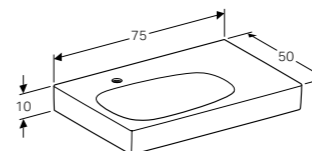

Art. no.	Product Description	RRP ex VAT
500.556.JI.1	Taupe, beige oak	€ 847.26
500.556.JJ.1	Black, grey-brown oak	€ 847.26

Geberit Citterio 75cm washbasin with shelf surface

W 75 / D 50 / H 10cm

Washbasin without overflow, with ceramic cover cap, available with Clou overflow system or running waste with free outlet, asymmetrical, can be installed with a washbasin cabinet.