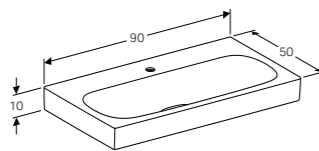

Geberit Citterio 90cm washbasin
W 90 / D 50 / H 10cm

Washbasin without overflow, with ceramic cover cap, available with Clou overflow system or running waste with free outlet, can be installed with a washbasin cabinet.

Art. no.	Product Description	RRP ex VAT
500.547.01.1	Centred tap hole	€ 649.56