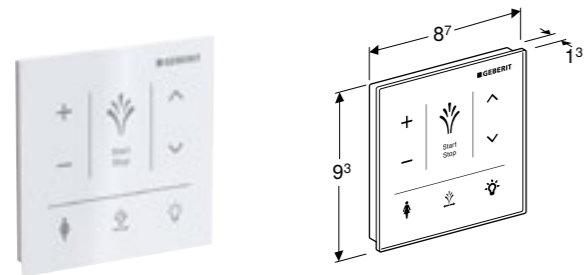

Geberit wall remote for AquaClean Sela

Art. no.	Product Description	RRP ex VAT
147.041.SI.1	White	€ 429.30
147.041.SJ.1	Black / glass	€ 429.30