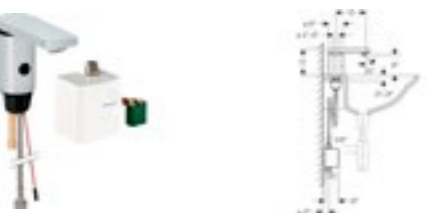

Geberit Type 186 tap
Gloss chrome plated

Art. no.	Product Description	RRP ex VAT
116.336.21.1	Without mixer	€ 1,175.01
116.366.21.1	With below-deck mixer	€ 1,260.15