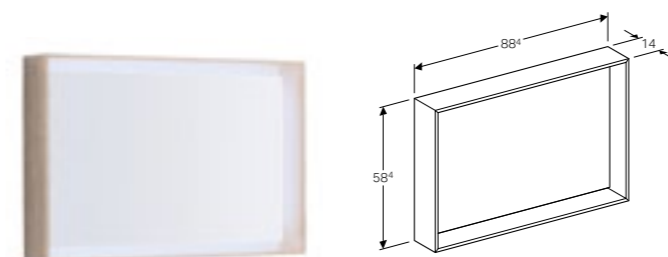

Geberit Citterio 90cm mirror with ambient lighting

W 88.4 / D 14 / H 58.4cm

Mirror surface with LED light strip integrated in frame, light operated by wall switch, frame made of wood.

Art. no.	Product Description	RRP ex VAT
500.572.JI.1	Taupe, beige oak	€ 911.37
500.572.JJ.1	Black, grey-brown oak	€ 911.37