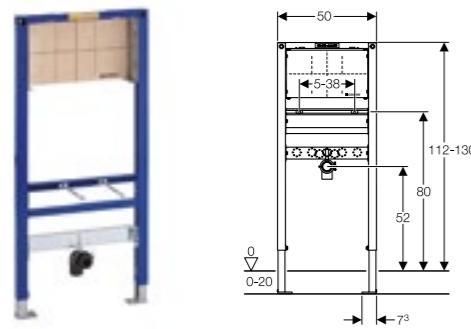

WASHBASIN FRAMES

Geberit Duofix frame for washbasin, 112 - 130cm, Wall mounted tap, concealed

Art. no.	Product Description	RRP ex VAT
111.493.00.1	With PreWall brackets, backplate elbows and chrome isolating valves	€ 245.03