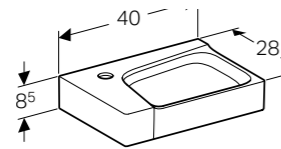

Art. no.	Product Description
Y824000000	White
824001000	Taupe

RRP ex VAT
 €1,097.32
 €1,097.32

GEBERIT MYDAY BATHROOM FURNITURE COLOURS

BODY/FRONT

GEBERIT XENO²

Geberit Xeno² 40cm handrinse basin

W 40 / D 28 / H 8.5cm