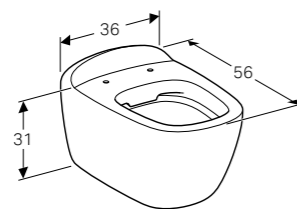

Geberit Citterio wall-hung toilet, Rimfree®
W 36 / D 56 / H 31cm

Washdown toilet pan, 6/4 litre, hidden fastening.

Art. no.	Product Description	RRP ex VAT
500.510.01.1	White	€ 625.33

Seat sold separately