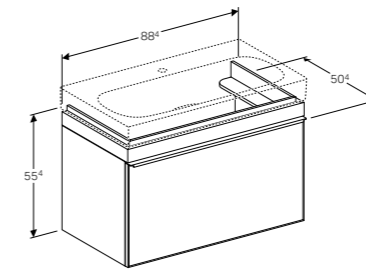

Geberit Citterio cabinet for 90cm washbasin, with one soft closing mechanism drawer
W 88.4 / D 50.4 / H 55.4cm

Wall mounted, opening via handle, can be equipped with feet, front panel made of glass, frame made of metal, delivered pre-assembled.

Art. no.	Product Description	RRP ex VAT
500.559.JI.1	Taupe, beige oak	€ 1,167.75
500.559.JJ.1	Black, grey-brown oak	€ 1,167.75