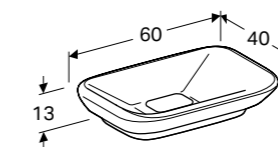

Wall mounted, opening via handle, moisture resistant, delivered pre-assembled.

Art. no.	Product Description	RRP ex VAT
824130000	White	€1,326.52
824131000	Taupe	€1,326.52

Geberit MyDay 60cm countertop washbasin
W 40 / D 28 / H 10.5cm