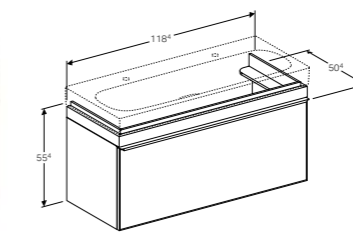

Art. no.	Product Description	RRP ex VAT
500.548.01.1	Left hand tap hole, shelf space right	€ 667.93
500.549.01.1	Right hand tap hole, shelf space left	€ 667.93

Geberit Citterio cabinet for 120cm washbasin, with one soft closing mechanism drawer
W 118.4 / D 50.4 / H 55.4cm