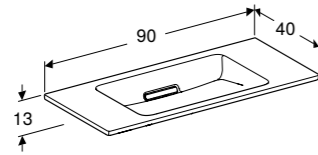

GEBERIT ONE

Geberit ONE 90cm floating design washbasin
W 90 / D 40 / H 13cm

Washbasin without overflow. Colour choice available for design line on ceramic cap, can be combined with 100cm mirror cabinet.

Art. no.	Product Description	RRP ex VAT
500.390.01.1	White, gloss chrome	€ 642.23
500.390.01.2	White, bright brushed chrome	€ 642.23
500.390.01.3	White, glossy white	€ 626.96