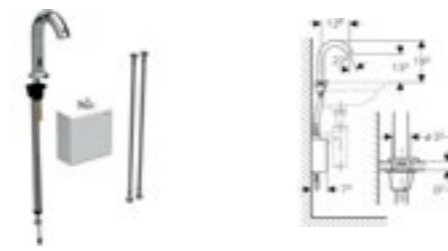

DECK-MOUNTED, BATTERY OPERATION

Geberit Piave tap
Exposed function box, gloss chrome-plated

Art. no.	Product Description	RRP ex VAT
116.163.21.1	Without mixer	€ 642.46
116.164.21.1	With mixer	€ 676.64