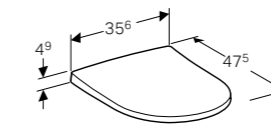

Art. no.	Product Description	RRP ex VAT
500.646.00.1	Mystic oak	€ 1,262.98

Geberit Acanto toilet seat

W 35.6 / D 47.5 / H 4.9cm

Hinges made of metal, overlapping toilet lid, slim design.

Art. no.	Product Description	RRP ex VAT
500.604.01.2	White	€ 120.97
500.660.01.2	White, soft close	€ 178.96
500.605.01.2	White, soft close, quick release	€ 184.33