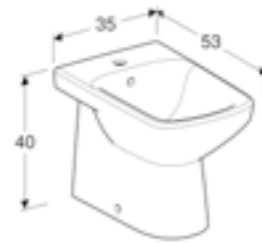

Geberit Selnova Square floor standing bidet, back-to wall
W 35 / D 53 / H 40cm
Semi shrouded

Art. no.	Product Description	RRP ex VAT
500.483.01.7	White	€ 188.35