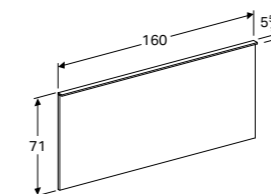

Geberit Xeno² 160cm mirror with functional and ambient lighting

W 160 / D 5.5 / H 71cm

Indirect lighting, heated rear to prevent mirror steaming up, touch sensor switch, dimmable, LED lighting.

Art. no.	Product Description	RRP ex VAT
500.204.00.1	160cm	€1,126.38