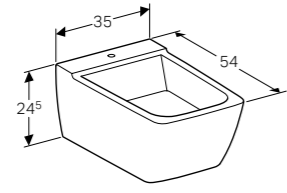

Geberit Xeno² wall-hung toilet, Rimfree®

W 35 / D 54 / H 28cm

Washdown toilet pan, 6/4 litre or 4/2.6 litre, hidden fastening.

Art. no.	Product Description	RRP ex VAT
500.500.01.1	White	€ 532.49
Seat sold separately		

Geberit Xeno² toilet seat with soft closing mechanism

W 35 / D 48 / H 4.2cm

Hinges made of metal, overlapping toilet lid.

Art. no.	Product Description	RRP ex VAT
500.537.01.1	White	€ 202.61
500.833.01.1	White, quick release hinge	€ 205.39

Geberit Xeno² wall-hung bidet

W 35 / D 54 / H 24.5cm

Hidden water supply connection, hidden fastening.

Art. no.	Product Description	RRP ex VAT
500.501.01.1	White	€ 464.29

GEBERIT XENO² BATHROOM FURNITURE COLOURS

BODY/FRONT

White, high-gloss   Scultura grey   Matt grey

All Geberit bathroom furniture ranges are made of moisture resistant material.

Soft closing drawers

Push to open

Hidden wall mounting

Soft closing

Flush volume

Hidden overflow

Moisture resistant

Ground clearance

KeraTect®

Rimfree®

GEBERIT CITTERIO

Geberit Citterio 45cm handrinse basin

W 45 / D 30 / H 10cm

Washbasin without overflow, with ceramic cover cap, asymmetrical, can be installed with a washbasin cabinet.

Art. no.	Product Description	RRP ex VAT
500.541.01.1	Right hand tap hole	€ 326.01

Geberit Citterio cabinet for 45cm handrinse basin, with one door

W 44 / D 31.6 / H 55.4cm

Wall mounted, opening via handle, can be equipped with feet, front panel made of glass, frame made of metal, delivered pre-assembled.

Art. no.	Product Description	RRP ex VAT
500.555.JI.1	Taupe, beige oak	€ 632.38
500.555.JJ.1	Black, grey-brown oak	€ 632.38

Geberit Citterio 60cm washbasin

W 60 / D 50 / H 10cm

Washbasin without overflow, with ceramic cover cap, available with Clou overflow system or running waste with free outlet, can be installed with a washbasin cabinet.