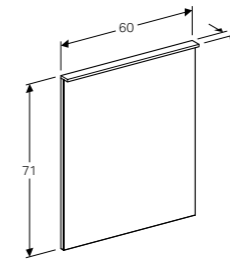

Geberit Xeno² 60cm mirror with functional and ambient lighting

W 60 / D 5.5 / H 71cm

Indirect lighting, heated rear to prevent mirror steaming up, touch sensor switch, dimmable, LED lighting.

Art. no.	Product Description	RRP ex VAT
500.521.00.1	60cm	€748.34