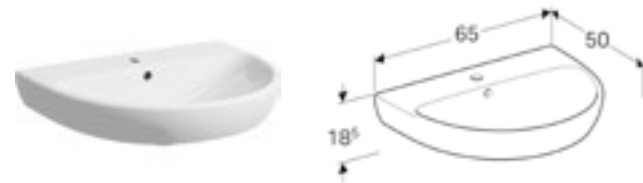

Art. no.	Product Description	RRP ex VAT
501.060.00.6	One tap hole	€ 84.41
501.400.00.6	Two tap holes	€ 84.41

Geberit Selnova 60cm washbasin

W 60 / D 48 / H 17.7cm

Visible overflow.

Art. no.	Product Description	RRP ex VAT
501.401.00.6	One tap hole	€ 99.07
501.402.00.7	Two tap holes	€ 99.07