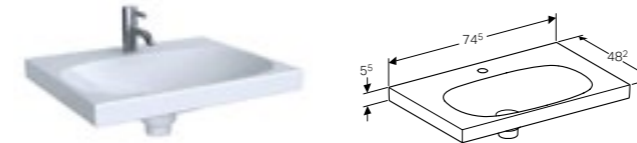

Geberit Acanto 75cm washbasin, with hidden overflow, shelf surface and drain cover

W 74.5 / D 48.2 / H 5.5cm

Can be installed with a washbasin cabinet, ceramic overflow system.

Art. no.	Product Description	RRP ex VAT
500.630.01.2	Centred tap hole	€ 388.13

Built in ceramic clou waste requires brassware with lever operated pop up waste.