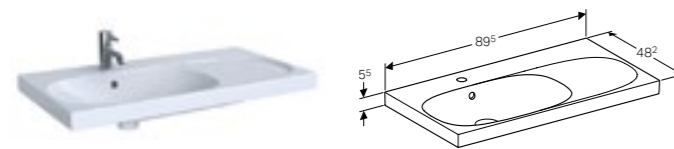

Geberit Acanto 90cm washbasin, with right shelf surface

W 89.5 / D 48.2 / H 5.5cm

Can be installed with a washbasin cabinet, asymmetrical visible overflow, easy fastening with Geberit washbasin wall fixing EFF1.