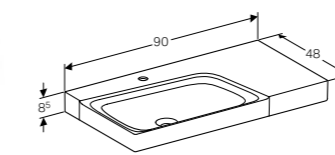

Geberit Xeno² 90cm washbasin with shelf surface
W 90 / D 48 / H 8.5cm

Washbasin without overflow, compatible with running waste, can be installed with a washbasin cabinet.

Art. no.	Product Description	RRP ex VAT
500.533.01.1	Left tap hole, shelf space right	€ 658.50
500.534.01.1	Without tap hole, shelf space right	€ 658.50