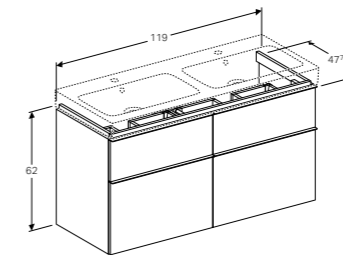

Art. no.	Product Description	RRP ex VAT
124025000	Without tap hole	€ 605.88
124020000	Right and left tap hole	€ 605.88

Geberit iCon cabinet for 120cm double washbasin, with four drawers

W 119 / D 47.7 / H 62cm