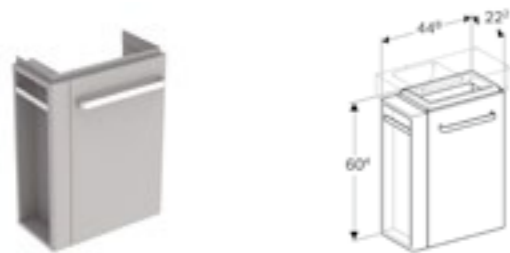

Geberit Selnova Compact unit for 50cm handrinse basin, left hand towel rail
W 44.8 / D 22.2 / H 60.4cm

Art. no.	Product Description	RRP ex VAT
501.495.00.1	Grey	€ 268.55
501.496.00.1	White	€ 268.55