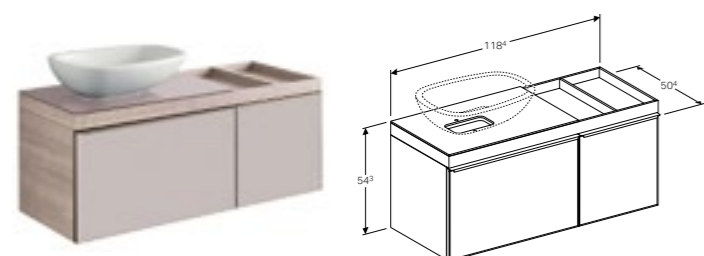

Geberit Citterio 120cm cabinet for lay-on washbasin, with two soft closing mechanism drawers and shelf surface

W 118.4 / D 50.4 / H 54.3cm

Wall mounted, opening via handle, front panel made of glass, can be equipped with feet, cover plate made of glass, frame made of metal, delivered pre-assembled.

Art. no.	Product Description	RRP ex VAT
500.564.JI.1	Taupe, beige oak, right	€ 2,356.34
500.564.JJ.1	Black, grey-brown oak, right	€ 2,356.34