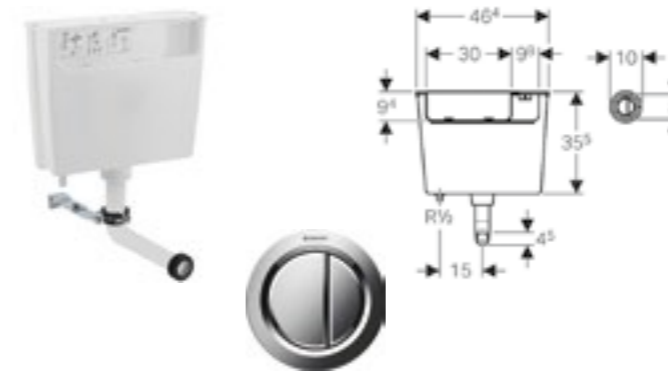

Geberit Kappa concealed cistern 15cm, 6/3 litres

Art. no.	Product Description	RRP ex VAT
109.205.00.1	Installation height 82cm	€ 180.03

Geberit Delta concealed cistern 12cm, 6/3 litres

Art. no.	Product Description	RRP ex VAT
109.103.21.1	With Delta21 flush plate gloss chrome plated	€ 208.00
109.104.21.1	With Delta50 flush plate gloss chrome plated	€ 208.00
109.105.00.1	Without flush plate	€ 143.78

GEBERIT CONCEALED CISTERN ACCESSORIES

Geberit low-height cistern

Art. no.	Product Description	RRP ex VAT
109.724.21.2	Installation height 79cm with Type 01 button, gloss chrome	€ 157.78
109.721.00.2	Installation height 79cm	€ 100.46