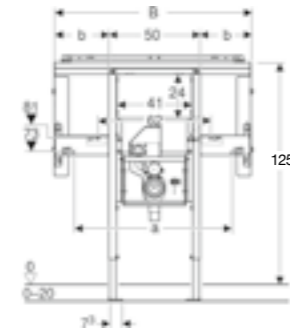

Duofix element for Geberit ONE washbasin and wall mounted tap, room height

With concealed turn trap, with concealed Clou.

Art. no.	Product Description	RRP ex VAT
111.081.00.1	For 75cm washbasin, 80cm wide	€ 639.36
111.082.00.1	For 90cm washbasin, 95cm wide	€ 661.76
111.083.00.1	For 105cm washbasin, 110cm wide	€ 684.11
111.084.00.1	For 120cm washbasin, 125cm wide	€ 706.51