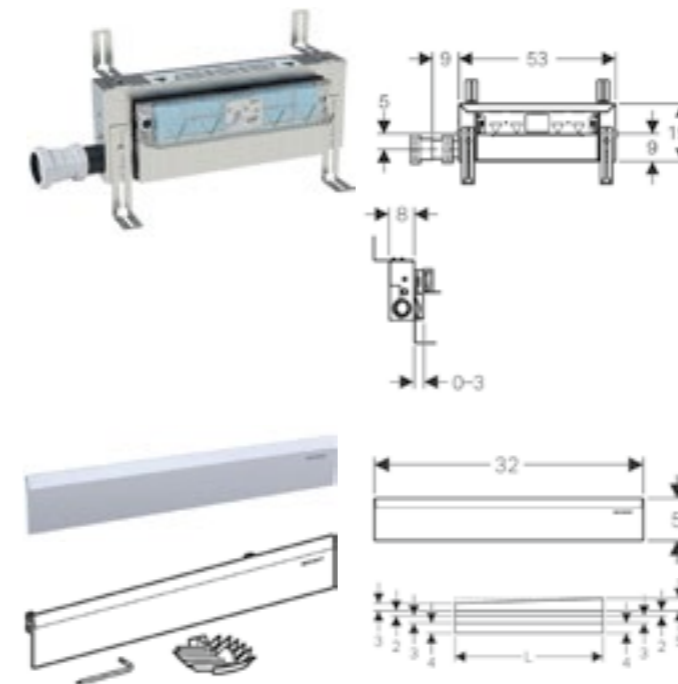

SETAPLANO

Geberit Setaplano shower surface

The Setaplano shower surface is available in different sizes to match your bathroom.

Art. no.	Product Description	RRP ex VAT
154.260.11.1	B80cm L80cm	€ 865.59
154.262.11.1	B80cm L100cm	€ 874.84
154.264.11.1	B80cm L120cm	€ 977.34
154.266.11.1	B80cm L140cm	€ 1,053.90
154.267.11.1	B80cm L150cm	€ 1,266.07
154.270.11.1	B90cm L90cm	€ 739.50
154.271.11.1	B90cm L100cm	€ 874.84
154.273.11.1	B90cm L120cm	€ 977.34
154.275.11.1	B90cm L140cm	€ 1,053.90
154.280.11.1	B100cm L100cm	€ 874.84
154.282.11.1	B100cm L120cm	€ 977.34
154.284.11.1	B100cm L140cm	€ 1,053.90
154.290.11.1	B120cm L120cm	€ 1,053.90

Geberit Setaplano installation frame

Installation frame for Geberit shower surfaces Setaplano.

Art. no.	Product Description	RRP ex VAT
154.460.00.1	Up to 100cm, for 4 feet: B80cm L80cm	€ 361.74
154.462.00.1	Up to 100cm, for 4 feet: B80cm L100cm	€ 355.40
154.470.00.1	Up to 100cm, for 4 feet: B90cm L90cm	€ 314.39
154.471.00.1	Up to 100cm, for 4 feet: B90cm L100cm	€ 355.40
154.480.00.1	Up to 100cm, for 4 feet: B100cm L100cm	€ 355.40
154.464.00.1	Over 100cm, for 6 feet: B80cm L120cm	€ 396.41
154.466.00.1	Over 100cm, for 6 feet: B80cm L140cm	€ 430.58
154.467.00.1	Over 100cm, for 6 feet: B80cm L150cm	€ 529.68
154.473.00.1	Over 100cm, for 6 feet: B90cm L120cm	€ 396.41
154.475.00.1	Over 100cm, for 6 feet: B90cm L140cm	€ 430.58
154.482.00.1	Over 100cm, for 6 feet: B100cm L120cm	€ 396.41
154.484.00.1	Over 100cm, for 6 feet: B100cm L140cm	€ 430.58
154.490.00.1	Over 100cm, for 6 feet: B120cm L120cm	€ 430.58

Geberit Setaplano installation set

6 feet installation set for Geberit shower surface Setaplano.