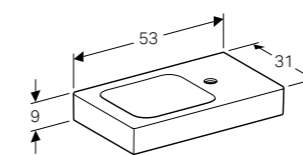

53cm handrinse basin with shelf surface
W 53 / D 31 / H 9cm
Washbasin without overflow, asymmetrical, can be installed with a washbasin cabinet.

Art. no.	Product Description	RRP ex VAT
124053000	Tap hole and shelf space right	€ 224.39
124153000	Tap hole and shelf space left	€ 224.39