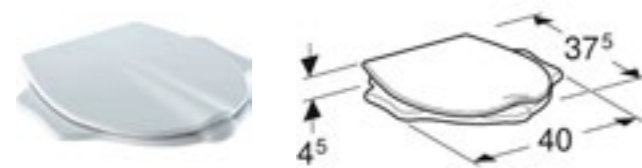

WC SEATS

Geberit Bambini turtle design, with grips

W 39 / D 37.5 / H 4.5 cm
WC seat for children, standard close steel hinges

Art. no.	Product Description	RRP ex VAT
573360000	White	€ 127.52
573361000	Yellow-green	€ 127.52
573362000	Traffic yellow	€ 127.52
573363000	Ruby red	€ 127.52