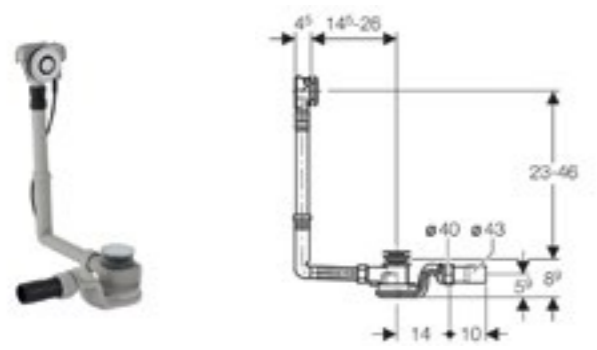

Geberit bathtub drain with push actuation PushControl
With ready-to-fit-set and straight connector:
gloss chrome-plated.

Art. no.	Product Description	RRP ex VAT
150.770.21.1	D 52 / L 26cm	€115.88
150.771.21.1	D 52 / L 50cm	€119.38
150.772.21.1	D 52 / L 60cm	€119.38