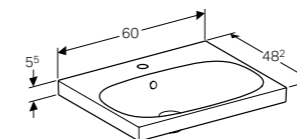

Geberit Acanto 60cm washbasin
W 60 / D 48.2 / H 5.5cm

Can be installed with a washbasin cabinet, visible overflow.

Art. no.	Product Description	RRP ex VAT
500.620.01.2	Centred tap hole	€ 261.65