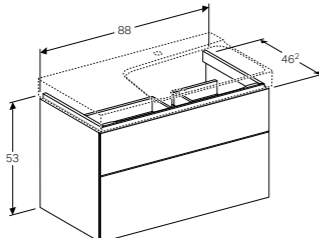

Geberit Xeno² cabinet for 90cm washbasin, with two drawers

W 88 / D 46.2 / H 53cm

Wall mounted, opened using push to open mechanism, moisture resistant, LED lighting, delivered pre-assembled.

Art. no.	Product Description	RRP ex VAT
500.516.01.1	White, siphon cut out right	€ 1,067.83
500.516.43.1	Scultura grey, siphon cut out right	€ 1,067.83
500.516.00.1	Matt grey, siphon cut out right	€ 1,067.83