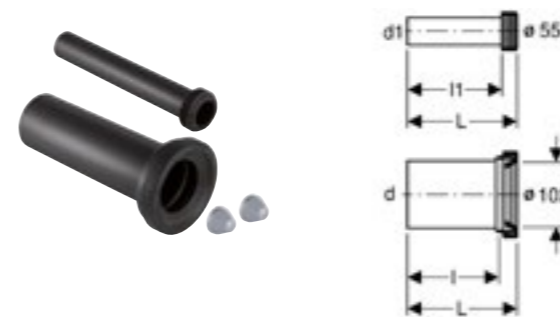

Geberit connection set for wall-hung toilets
d1=45mm.

Art. no.	Product Description	RRP ex VAT
152.426.46.1	L=185mm chrome cover caps	€45.30
152.441.46.1	L=300mm, chrome cover caps	€56.85
152.403.16.1.	L=400mm, no cover caps	€96.48