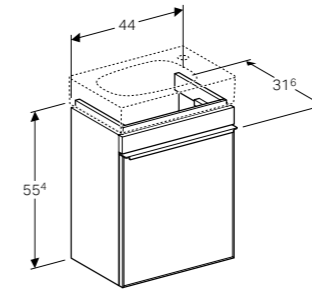

Geberit Citterio cabinet for 45cm handrinse basin, with one door

W 44 / D 31.6 / H 55.4cm

Wall mounted, opening via handle, can be equipped with feet, front panel made of glass, frame made of metal, delivered pre-assembled.

Art. no.	Product Description	RRP ex VAT
500.555.JI.1	Taupe, beige oak	€ 632.38
500.555.JJ.1	Black, grey-brown oak	€ 632.38