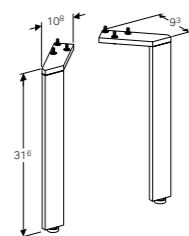

Geberit Acanto set of feet for cabinet for slim rim washbasin

W 10.8 / D 9.3 / H 31.6cm

Height adjustable.

Art. no.	Product Description	RRP ex VAT
500.657.00.2	Gloss chrome plated	€ 61.60