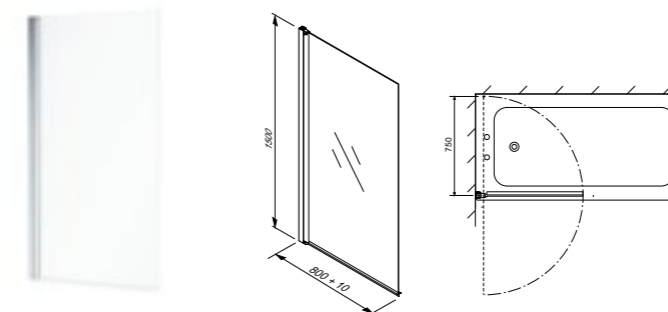

GEO BATH SCREEN

Geberit GEO Single Panel Bath Screen
6mm thick, LH or RH

Art. no.	Product Description	RRP ex VAT
560.118.00.2	1500mm X 800mm Bath Screen	€ 202.51