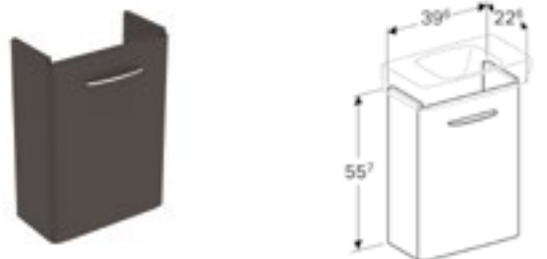

Geberit Selnova Square cabinet for 45cm handrinse basin, with shelf surface
W 39.6 / D 22.6 / H 55.7cm

Art. no.	Product Description	RRP ex VAT
500.183.01.1	White	€ 170.78
501.395.JK.1	Lava	€ 170.78