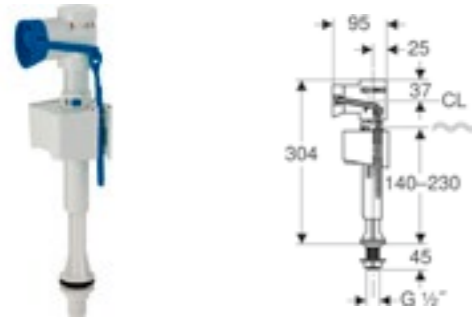

FILL VALVES

Geberit fill valve type 340
Bottom water supply connection

Art. no.	Product Description	RRP ex VAT
136.726.00.1	1/2", nipple made of plastic	€ 15.91
136.725.00.1	3/8", nipple made of plastic	€ 20.59