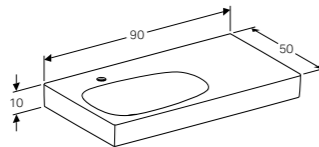

Geberit Citterio 90cm washbasin with shelf surface
W 90 / D 50 / H 10cm

Washbasin without overflow, with ceramic cover cap, available with Clou overflow system or running waste with free outlet, asymmetrical, can be installed with a washbasin cabinet.

Art. no.	Product Description	RRP ex VAT
500.548.01.1	Left hand tap hole, shelf space right	€ 667.93
500.549.01.1	Right hand tap hole, shelf space left	€ 667.93