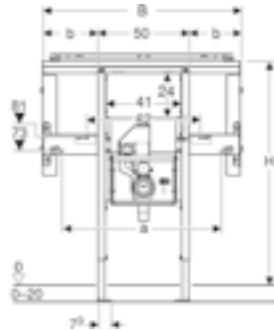

Geberit ONE duofix element for Geberit ONE washbasin and wall mounted tap.
D 14 / H 125cm

With concealed turn trap, with concealed Clou, Geberit Duofix rail and metal studs are require to install this.

Art. no.	Product Description	RRP ex VAT
111.081.00.1	For 75cm washbasin, 80cm wide	€ 639.36
111.082.00.1	For 90cm washbasin, 95cm wide	€ 661.76
111.083.00.1	For 105cm washbasin, 110cm wide	€ 684.11
111.084.00.1	For 120cm washbasin, 125cm wide	€ 706.51