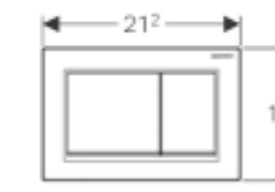

Geberit Omega30
W 21.2 / D 1 / H 14.2cm

Art. no.	Product Description	RRP ex VAT
115.080.KJ.1	White / gloss chrome / white	€ 126.97
115.080.KK.1	White / gold-plated / white	€ 139.69
115.080.KL.1	White / matt chrome / matt chrome	€ 139.69
115.080.KH.1	Gloss chrome / matt chrome / gloss chrome	€ 152.39
115.080.KN.1	Matt chrome / gloss chrome / matt chrome	€ 152.39
115.080.KM.1	Black / gloss chrome / black	€ 139.69
115.080.JQ.1	Easy-to-clean matt chrome / gloss chrome / matt chrome	€ 190.46