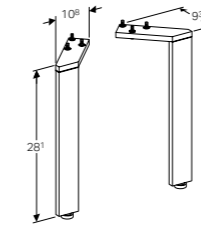

Geberit Acanto set of feet

W 10.8 / D 9.3 / H 28.1cm

Height adjustable.

Art. no.	Product Description	RRP ex VAT
500.658.00.2	Gloss chrome plated	€ 77.01