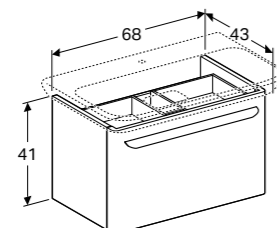

Geberit MyDay 80cm washbasin unit
W 68 / D 43 / H 41cm

Wall mounted, opening via handle, moisture resistant, delivered pre-assembled.

Art. no.	Product Description	RRP ex VAT
Y824080000	White	€1,088.12
Y824081000	Taupe	€1,088.12