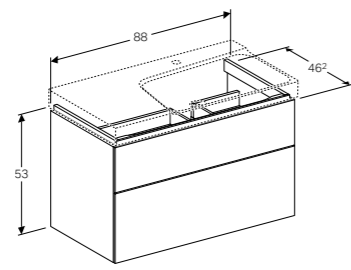

Geberit Xeno² cabinet for 90cm washbasin, with two drawers

W 88 / D 46.2 / H 53cm

Wall mounted, opened using push to open mechanism, moisture resistant, LED lighting, delivered pre-assembled.

Art. no.	Product Description	RRP ex VAT
500.515.01.1	White, siphon cut out left	€ 1,067.83
500.515.43.1	Scultura grey, siphon cut out left	€ 1,067.83
500.515.00.1	Matt grey, siphon cut out left	€ 1,067.83