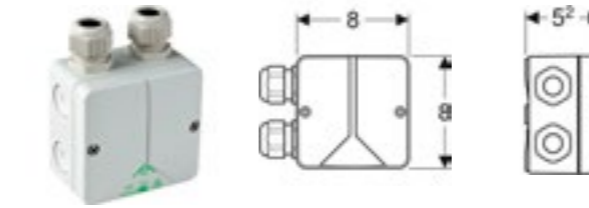

Combination Outlet Mounting box

Art. no.	RRP ex VAT
244.120.00.1	€ 19.69

Extension Sets

Art. no.	Product Description	RRP ex VAT
240.938.00.1	For Sigma, Omega and Kappa concealed cisterns	€ 36.09
240.058.00.1	For Delta and Twinline concealed cisterns	€ 31.86