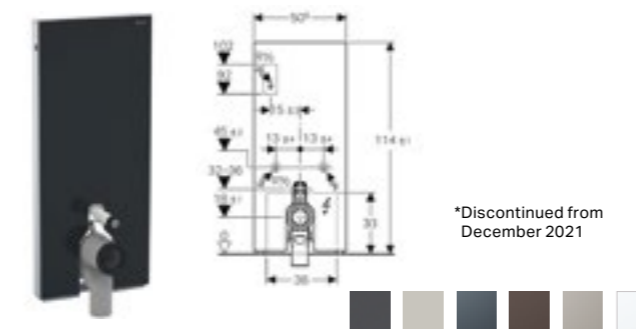

Geberit Monolith Plus
W 48.2 / D 10.6 / H 101cm
Floor standing toilet, height 101cm.

Art. no.	Product Description	RRP ex VAT
131.202.TG.5*	Black glass / aluminum	€ 2,287.05
131.202.SQ.5*	Umber glass / aluminum	€ 2,287.05
131.202.SJ.5*	Sand glass / aluminum	€ 2,287.05
131.202.SI.5	White glass / aluminum	€ 2,287.05
131.202.JK.5	Lava glass / black chrome aluminium	€ 2,287.05
131.202.JL.5	Sand grey glass / aluminium	€ 2,287.05
131.202.JV.5	Stoneware concrete look / aluminium	€ 2,436.86
131.202.00.5	Stoneware slate look / black chrome aluminium	€ 2,436.86
131.202.SJ.6	Black glass / black chrome aluminium	€ 2,287.05

Geberit Monolith
W 48.2 / D 10.6 / H 101cm
Wall-hung toilet, height 101cm.

Art. no.	Product Description	RRP ex VAT
131.021.SJ.5*	Black glass / aluminum	€ 1,290.13
131.021.SQ.5*	Umber glass / aluminum	€ 1,290.13
131.021.TG.5*	Sand glass / aluminum	€ 1,290.13
131.021.SI.5	White glass / aluminum	€ 1,290.13
131.021.SL.5	Mint glass / aluminium	€ 1,216.77
131.021.SJ.6	Black glass / black chrome aluminium	€ 1,290.13
131.021.JK.5	Lava glass / black chrome aluminium	€ 1,290.13
131.021.JL.5	Sand grey glass / aluminium	€ 1,290.13
131.021.JV.5	Stoneware concrete look / aluminium	€ 1,450.23
131.021.00.5	Stoneware slate look / black chrome aluminium	€ 1,450.23

Geberit Monolith Plus
W 50.5 / D 10.6 / H 114cm
Floor standing toilet, height 114cm.

Art. no.	Product Description	RRP ex VAT
131.233.SJ.5*	Black glass / aluminum	€ 2,433.04
131.233.SQ.5*	Umber glass / aluminum	€ 2,433.04
131.233.TG.5*	Sand glass / aluminum	€ 2,433.04
131.233.SI.5	White glass / aluminum	€ 2,433.04
131.233.JK.5	Lava glass / black chrome aluminium	€ 2,433.04
131.233.JL.5	Sand grey glass / aluminium	€ 2,433.04
131.233.JV.5	Stoneware concrete look / aluminium	€ 2,583.15
131.233.00.5	Stoneware slate look / black chrome aluminium	€ 2,583.15
131.233.SJ.6	Black glass / black chrome aluminium	€ 2,433.04