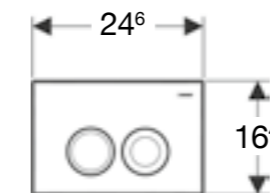

Geberit Delta21
W24.6 x 16.4x 3.1cm
Geberit flush plate Delta20 for dual flush.

Art. no.	Product Description	RRP ex VAT
115.125.11.1	White alpine	€ 59.33
115.125.21.1	Gloss chrome-plated	€ 81.36
115.125.46.1	Matt chrome-plated	€ 81.36