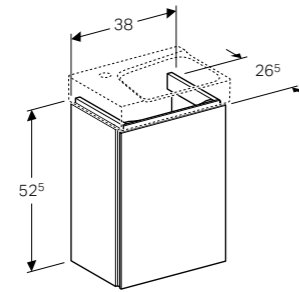

Geberit Xeno² cabinet for 40cm handrinse basin, with one door
W 38 / D 26.5 / H 52.5cm

Wall mounted, left or right hinge side, moisture resistant, delivered pre-assembled.

Art. no.	Product Description	RRP ex VAT
500.502.01.1	White	€ 466.50
500.502.43.1	Scultura grey	€ 466.50
500.502.00.1	Matt grey	€ 466.50