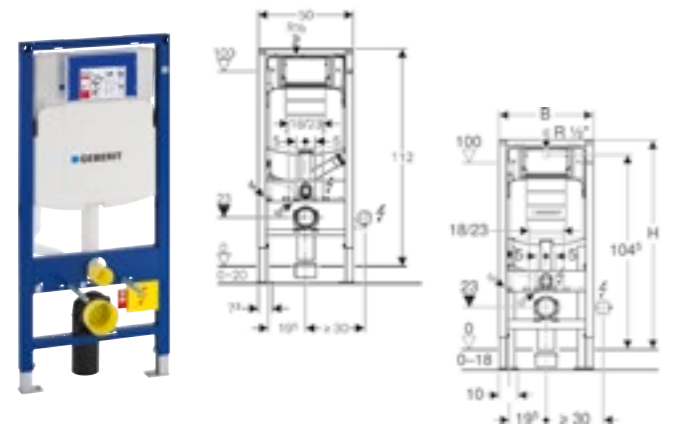

Geberit Duofix toilet frame with Sigma cistern 12cm

Art. no.	Product Description	RRP ex VAT
111.383.00.5	Includes drainage and brackets, 112cm	€ 446.00
111.384.00.5	Without drainage and brackets, 112cm	€ 372.78
111.380.00.5	Freestanding, reinforced includes drainage	€ 469.67