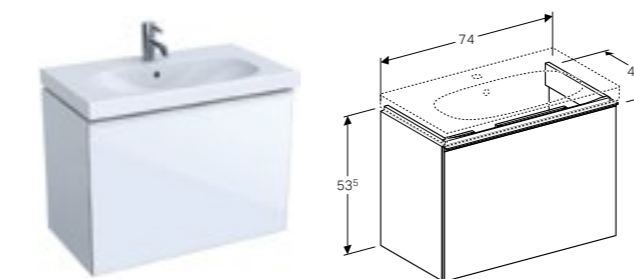

Geberit Acanto cabinet for 75cm washbasin, with one drawer and internal drawer, small projection

W 74 / D 41.6 / H 53.5cm

Wall mounted, opening via handle, drawer with soft closing mechanism, moisture resistant, delivered pre-assembled.

Art. no.	Product Description	RRP ex VAT
500.615.01.2	White	€ 745.46
500.615.JK.2	Lava	€ 745.46
500.615.JL.2	Sand	€ 745.46
500.615.16.1	Black	€ 745.46