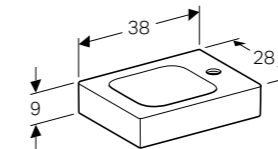

GEBERIT ICON

46cm corner handrinse basin
 W 46 / D 33 / H 9cm
 For installation in small, confined spaces, without overflow.

Art. no.	Product Description	RRP ex VAT
124729000	Centred tap hole	€ 137.82

38cm handrinse basin
 W 38 / D 28 / H 9cm
 Washbasin without overflow, asymmetrical, can be installed with a washbasin cabinet.