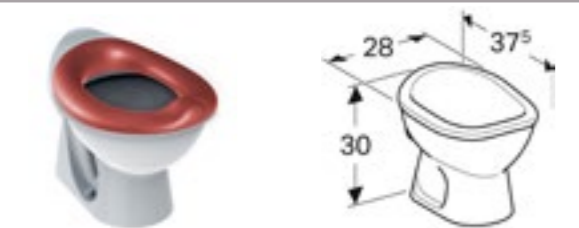

Geberit Bambini floor-standing WC

W 28 / D 37.5 / H 30cm
With flush rim, for babies and small children, potty chair shape

Art. no.	Product Description	RRP ex VAT
211650000	White	€ 251.32

Seat sold separately