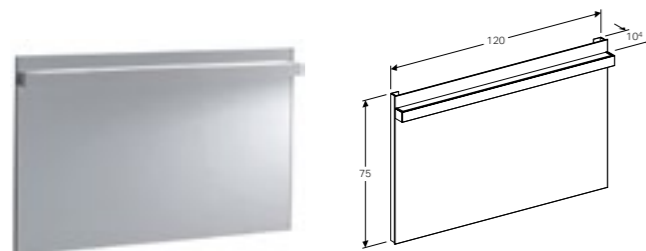

Geberit iCon 120cm mirror with functional lighting
W 120 / D 10.4 / H 75cm

Mechanical switch, adjustable lamp, LED lighting.

Art. no.	Product Description	RRP ex VAT
840720000	40 W, 368 lm	€ 953.82