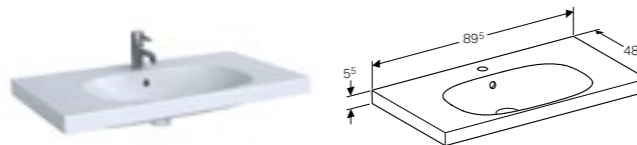

Geberit Acanto 90cm washbasin, with shelf surface

W 89.5 / D 48.2 / H 5.5cm

Can be installed with a washbasin cabinet, visible overflow, easy fastening with Geberit washbasin wall fixing EFF1.

Art. no.	Product Description	RRP ex VAT
500.623.01.2	Centred tap hole	€ 508.26
500.624.01.2	Without tap hole	€ 508.26