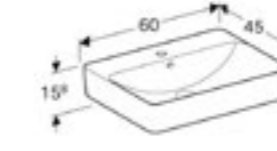

Geberit VariForm rectangular lay-on basin
W 60 / D 45cm
Art. no. 500.780.01.2 **Product Description** One tap hole with overflow
500.781.01.2 **Product Description** One tap hole without overflow **RRP ex VAT** €235.53