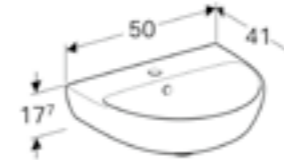

Geberit Selnova 50cm washbasin

W 50 / D 41 / H 17.7cm

Visible overflow.

Art. no.	Product Description	RRP ex VAT
501.048.00.6	One tap hole	€ 75.27
501.049.00.6	Two tap holes	€ 75.27