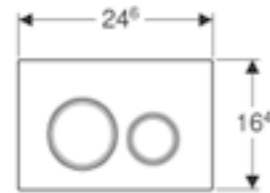

ROUND

Geberit Sigma21
W 24.6 / D 1.3 - 1.4 / H 16.4cm

Art. no.	Product Description	RRP ex VAT
115.884.SI.1	White glass / chrome-plated	€ 302.19
115.884.SJ.1	Black glass / chrome-plated	€ 302.19
115.884.TG.1†	Sand glass / chrome-plated	€ 302.19
115.884.00.1	Customisable / chrome-plated	€ 238.01
115.884.JM.1	Mustang slate / chrome-plated	€ 399.78
115.884.JV.1	Concrete effect / chrome-plated	€ 399.78
115.884.JX.1	Black walnut / chrome-plated	€ 563.08
115.884.JK.1*	Lava / chrome-plated)	€ 302.19
115.884.JL.1*	Sand grey / chrome-plated	€ 302.19
115.652.SJ.1	Black / brass / black	€ 559.28
115.652.00.1	Customisable / brass	€ 495.10
115.652.SI.1	White / brass / white	€ 559.28
115.652.JM.1	Mustang slate / brass / mustang slate	€ 656.87
115.652.JX.1	Black walnut / brass / black walnut	€ 656.87
115.652.JV.1	Concrete effect / brass / concrete effect	€ 656.87
115.650.SJ.1	Black / red gold / black	€ 559.28
115.650.00.1	Customisable / red gold	€ 495.10
115.650.SI.1	White / red gold / white	€ 559.28
115.650.JM.1	Mustang slate / red gold / mustang slate	€ 656.87
115.650.JX.1	Black walnut / red gold / black walnut	€ 852.45
115.650.JV.1	Concrete effect / red gold / concrete effect	€ 656.87
115.651.SI.1	White / black chrome / white	€ 559.28
115.651.SJ.1	Black / black chrome / black	€ 559.28
115.651.00.1	Customisable / black chrome	€ 495.10
115.651.JM.1	Mustang slate / black chrome / mustang slate	€ 656.87
115.651.JX.1	Black walnut / black chrome / black walnut	€ 852.45
115.651.JV.1	Concrete effect / black chrome / concrete effect	€ 656.87

*These match with furniture on pages 88-92 †Discontinued from December 2021