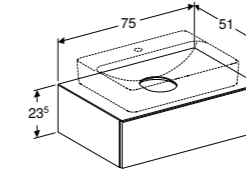

VANITY UNITS

Geberit VariForm 75cm cabinet for lay-on washbasin, with one drawer
W 75 / D 51 / H 23.5cm
With integrated shelf surface and trap.
Art. no. 501.159.00.1 **Product Description** White **RRP ex VAT** €929.54
501.160.00.1 **Product Description** Lava **RRP ex VAT** €929.54
501.162.00.1 **Product Description** Hickory **RRP ex VAT** €929.54