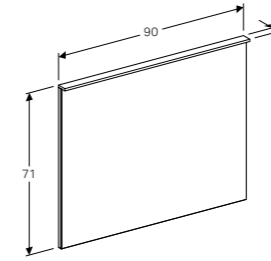

Geberit Xeno² 58cm glass shelf

W 58 / D 45 / H 0.8cm

Can be combined with side cabinet with one drawer.

Art. no.	Product Description	RRP ex VAT
500.524.00.1	58cm	€ 64.01

Geberit Xeno² 90cm mirror with functional and ambient lighting