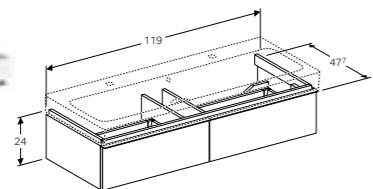

Geberit iCon cabinet for 120cm washbasin, with two drawers

W 119 / D 47.7 / H 24cm

Wall mounted, opening via handle, drawer with soft closing mechanism, delivered pre-assembled.

Art. no.	Product Description	RRP ex VAT
840120000	White	€ 741.73
841122000	Natural oak	€ 741.73
841121000	Lava	€ 741.73