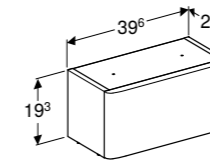

Geberit Selnova Square plinth for 45cm cabinet
W 39.6 / D 20 / H 19.3cm

Art. no.	Product Description	RRP ex VAT
501.582.00.1	White	€ 37.59
501.952.00.1	Lava	€ 37.59