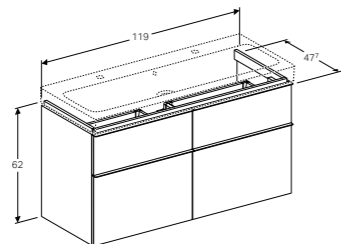

Geberit iCon cabinet for 120cm washbasin, with four drawers

W 119 / D 47.7 / H 62cm

Wall mounted, opening via handle, drawer with soft closing mechanism, delivered pre-assembled.

Art. no.	Product Description	RRP ex VAT
840420000	White	€ 1,182.80
841422000	Natural oak	€ 1,182.80
841421000	Lava	€ 1,182.80