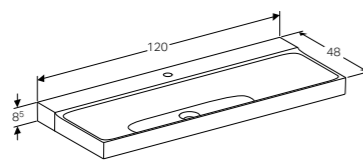

Geberit Xeno² 120cm washbasin

W 120 / D 48 / H 8.5cm

Washbasin without overflow, available with Clou overflow system on centred tap hole only or drain with running waste, can be installed with a washbasin cabinet.

Art. no.	Product Description	RRP ex VAT
500.551.01.1	Centred tap hole	€ 789.23
500.552.01.1	Without tap hole	€ 789.23
500.550.01.1	Right hand and left hand tap hole	€ 789.23