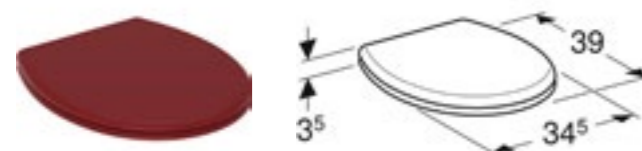

Geberit Bambini standard design

W 34.5 / D 39 / H 3.5cm
WC seat for children, fastening from below

Art. no.	Product Description	RRP ex VAT
573334000	White	€ 123.19
573337000	Ruby red	€ 135.20