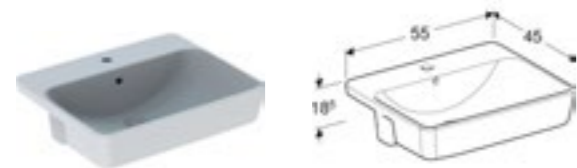

SEMI-RECESSED BASINS

Geberit VariForm square semi-recessed basin W 55 / D 45cm		
Art. no.	Product Description	RRP ex VAT
500.681.01.1	Centred tap hole with overflow	€ 221.00
500.682.01.1	Left and right tap holes with overflow	€ 221.00