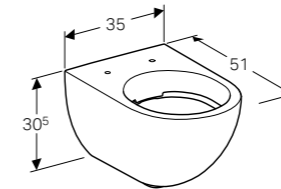

Geberit Acanto wall-hung toilet, Rimfree®

W 35 / D 51 / H 30.5cm

Washdown toilet pan, hidden fastening, easy fastening with Geberit toilet wall fixing EFF2.

Art. no.	Product Description	RRP ex VAT
500.600.01.2	White	€ 436.05

Seat sold separately