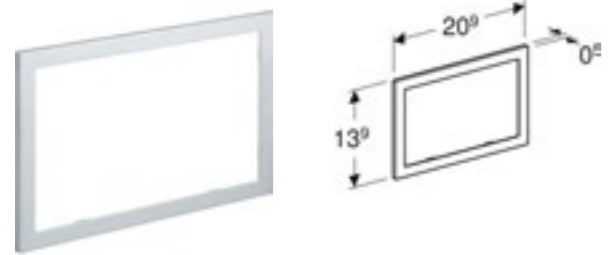

Geberit Omega60 cover frame

W 20.9 / D 0.5 / H 13.9cm

Die-cast zinc

Art. no.	Product Description	RRP ex VAT
115.086.21.1	Gloss chrome-plated	€ 162.19
115.086.GH.1	Chrome-plated, brushed, easy-to-clean coated	€ 162.19