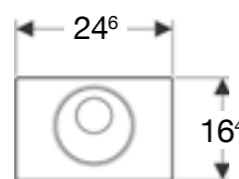

Geberit Sigma10 touchless
W 24.6 / D 1.5 / H 16.4cm
Mains powered.

Sigma 12cm cistern.

Art. no.	Product Description	RRP ex VAT
115.890.SN.5	Stainless steel. Mains powered	€ 851.57
115.891.SN.5	Brushed / polished. Battery powered	€ 970.78

Sigma 8cm cistern.

Art. no.	Product Description	RRP ex VAT
115.856.SN.1	Stainless steel. Mains powered	€ 799.63

† Requires transformer 115.861.00.1