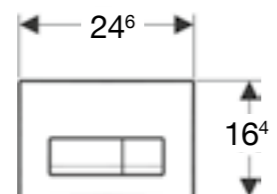

*These match with furniture on pages 88-92

[†]Discontinued from December 2021

Geberit Kappa50

W 21.1 / D 1.5 / H 14.2cm

Art. no.	Product Description	RRP ex VAT
115.260.11.1	White alpine	€ 175.56
115.260.21.1	Gloss chrome	€ 175.56
115.260.46.1	Matt chrome	€ 175.56
115.258.00.1	Brushed stainless steel	€ 175.56