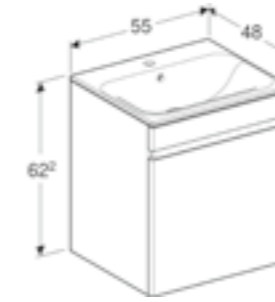

55cm slim basin and vanity unit
W 55 / D 48 / H 62.2 cm

Wall mounted, handleless design, with concealed internal drawer.

Art. no.	Product Description	RRP ex VAT
501.914.01.1	Centred tap hole, White	€703.98
501.914.JK.1	Centred tap hole, Lava	€703.98
501.914.00.1	Centred tap hole, Light Hickory	€703.98
501.914.JR.1	Centred tap hole, Hickory	€703.98