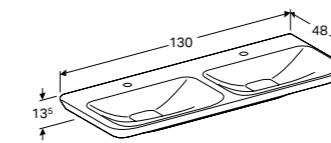

Geberit MyDay 130cm double washbasin
W 130 / D 48 / H 13.5cm

Wall mounted, opening via handle, moisture resistant, delivered pre-assembled.

Art. no.	RRP ex VAT
135430600	€862.01