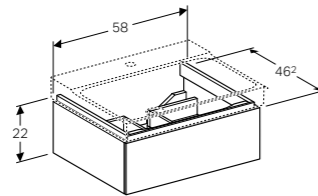

Geberit Xeno² cabinet for 60cm washbasin, with one drawer
W 58 / D 46.2 / H 22cm

Wall mounted, opened using push to open mechanism, moisture resistant, LED lighting, delivered pre-assembled.

Art. no.	Product Description	RRP ex VAT
500.505.01.1	White	€ 582.40
500.505.43.1	Scultura grey	€ 582.40
500.505.00.1	Matt grey	€ 582.40