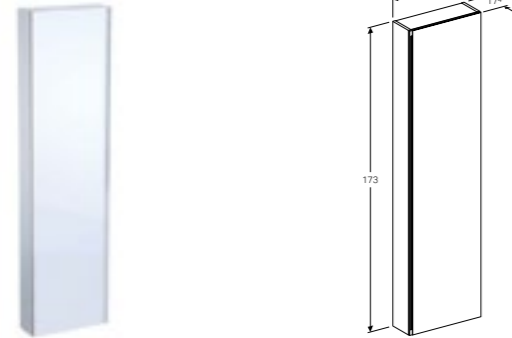

Geberit Acanto 173cm tall cabinet with one door
W 45 / D 17.4 / H 173cm

Wall mounted, opening via handle, door with soft closing mechanism, with two fixed shelves, with five movable shelves, delivered pre-assembled.

Art. no.	Product Description	RRP ex VAT
500.637.01.2	White	€ 893.32
500.637.JK.2	Lava	€ 893.32
500.637.JL.2	Sand	€ 893.32
500.637.16.1	Black	€ 893.32