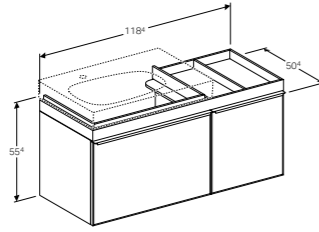

Geberit Citterio cabinet for 75cm washbasin, with two drawers and shelf surface
W 118.4 / D 50.4 / H 55.4cm

Wall mounted, opening via handle, drawer with soft closing mechanism, can be equipped with feet, front panel made of glass, frame made of metal, delivered pre-assembled.

Art. no.	Product Description	RRP ex VAT
500.562.JI.1	Taupe, beige oak, right	€ 1,767.23
500.562.JJ.1	Black, grey-brown oak, right	€ 1,767.23
500.563.JI.1	Taupe, beige oak, left	€ 1,767.23
500.563.JJ.1	Black, grey-brown oak, left	€ 1,767.23