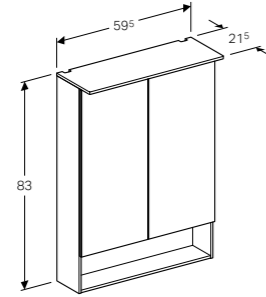

Geberit Acanto 60cm mirror cabinet with functional lighting, two doors

W 59.5 / D 21.5 / H 83cm

LED lighting, internal lighting, sensor switch, power socket, USB port, mirrored back side, magnification mirror, storage boxes on inside of doors.