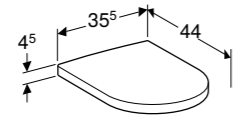

Geberit iCon toilet seat

W 35.5 / D 44 / H 4.5cm

Hinges made of metal, overlapping toilet lid.

Art. no.	Product Description	RRP ex VAT
574120000	White	€ 116.28
574130000	White, soft closing	€ 174.83
500.670.01.1	White, soft closing, quick release	€ 189.23