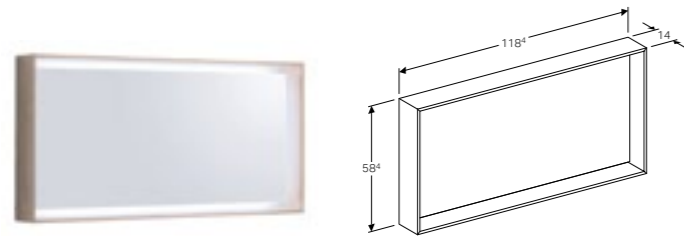

Geberit Citterio 120cm mirror with ambient lighting
W 118.4 / D 14 / H 58.4cm

Mirror surface with LED light strip integrated in frame, light operated by wall switch, frame made of wood.

Art. no.	Product Description	RRP ex VAT
500.570.JI.1	Beige Oak	€ 1,017.89
500.570.JJ.1	Grey-brown Oak	€ 1,017.89