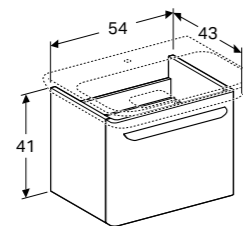

Geberit MyDay 65cm washbasin unit
W 54 / D 43 / H 41cm

Wall mounted, opening via handle, moisture resistant, delivered pre-assembled.

Art. no.	Product Description	RRP ex VAT
Y824065000	White	€864.18
824066000	Taupe	€864.18