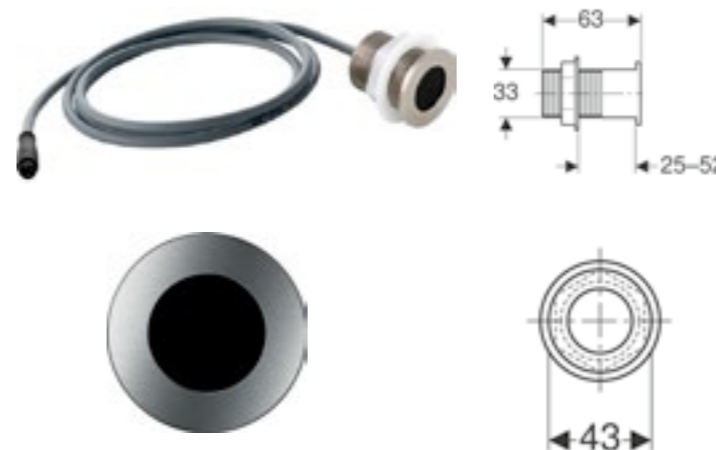

Art. no.	Product Description	RRP ex VAT
115.943.21.1	Brass Gloss chrome-plated	€ 177.67

Geberit WC flush control with pneumatic flush actuation
Single flush, with locked nuts, for furniture

Art. no.	Product Description	RRP ex VAT
115.949.21.1	Brass Gloss chrome-plated	€ 233.21

REMOTE

Geberit remote square flush controls
W 12.9 / D 0.8 / H 7.4cm

Art. no.	Product Description	RRP ex VAT
116.051.GH.1	Easy-to-clean coated brushed / chrome-plated	€ 235.88
116.051.KA.1	Gloss chrome / matt chrome-plated	€ 118.53
116.051.KT.1	White / chrome-plated / brushed	€ 118.53
116.051.KV.1	Black / chrome-plated	€ 118.53
116.052.21.1	Protruding design, gloss chrome-plated	€ 133.95

Geberit WC flush control with electronic flush actuation, mains operation, IR button

Single flush

Art. no.	Product Description	RRP ex VAT
115.857.00.1	Stainless steel	€ 801.08
115.857.21.1	Stainless steel / gloss chrome-plated	€ 823.33