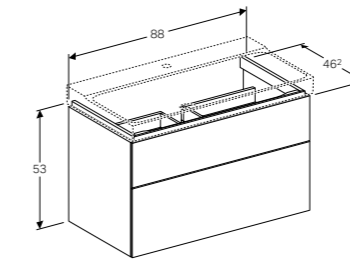

Geberit Xeno² cabinet for 90cm washbasin, with two drawers
W 88 / D 46.2 / H 53cm

Wall mounted, opened using push to open mechanism, moisture resistant, LED lighting, delivered pre-assembled.

Art. no.	Product Description	RRP ex VAT
500.509.01.1	White	€ 1,067.83
500.509.43.1	Scultura grey	€ 1,067.83
500.509.00.1	Matt grey	€ 1,067.83