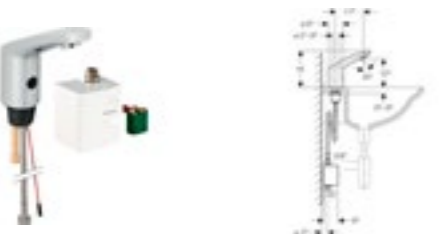

Geberit Type 185 tap
Gloss chrome plated

Art. no.	Product Description	RRP ex VAT
116.335.21.1	Without mixer	€ 1,021.74
116.365.21.1	With below-deck mixer	€ 1,106.88