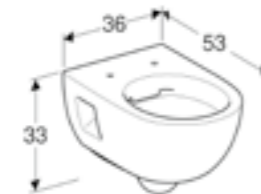

Geberit Selnova wall-hung toilet, Rimfree®
W 36 / D 53 / H 33cm
Semi-shrouded, suitable for top fix hinges only.

Art. no.	Product Description	RRP ex VAT
501.545.01.7	White	€ 270.60

Seat sold separately