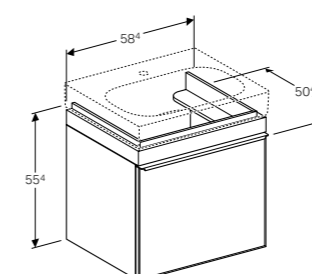

Geberit Citterio cabinet for 60cm washbasin, with one soft closing mechanism drawer

W 58.4 / D 50.4 / H 55.4cm

Wall mounted, opening via handle, can be equipped with feet, front panel made of glass, frame made of metal, delivered pre-assembled.

Art. no.	Product Description	RRP ex VAT
500.556.JI.1	Taupe, beige oak	€ 847.26
500.556.JJ.1	Black, grey-brown oak	€ 847.26