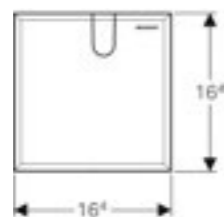

Cover Plate

For washbasin taps with concealed function box

Art. no.	Product Description
116.425.11.1	White Alpine

RRP ex VAT
€ 47.85