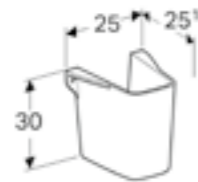

Geberit Selnova Square semi pedestal
W 25 / D 25.1 / H 30cm
For use with 45/50cm washbasins.

Art. no.	Product Description	RRP ex VAT
501.477.00.7	White	€ 62.74