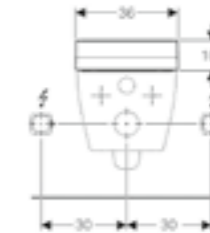

Geberit AquaClean Tuma Classic
W 36 / D 52.3 / H 10.6cm
Enhancement solution.

Art. no.	Product Description	RRP ex VAT
146.278.11.1	White alpine	€ 2,490.36
146.278.SI.1	White glass	€ 2,535.65
146.278.SJ.1	Black glass	€ 2,535.65
146.278.FW.1	Stainless steel brushed	€ 2,565.82