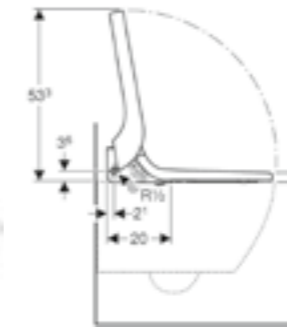

Art. no.	Product Description	RRP ex VAT
146.078.11.1	White alpine	€ 1,421.10