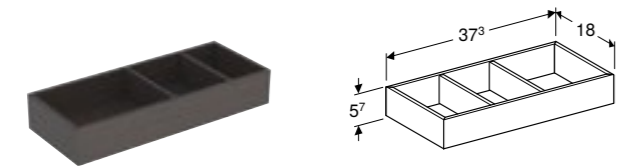

Geberit VariForm square drawer insert low
W 18 / D 37.3 / H 5.7cm

H-partition suitable for Variform units.

Art. no.	RRP ex VAT
501.156.00.1	€68.86