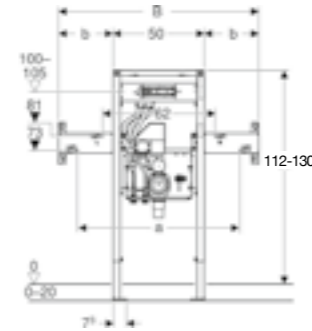

Duofix element for Geberit ONE washbasin and Geberit ONE wall mounted tap, part height

With concealed turn trap, with concealed Clou.

Art. no.	Product Description	RRP ex VAT
111.091.00.1	For 75cm washbasin, 80cm wide	€ 607.39
111.092.00.1	For 90cm washbasin, 95cm wide	€ 629.79
111.093.00.1	For 105cm washbasin, 110cm wide	€ 652.14
111.094.00.1	For 120cm washbasin, 125cm wide	€ 674.53