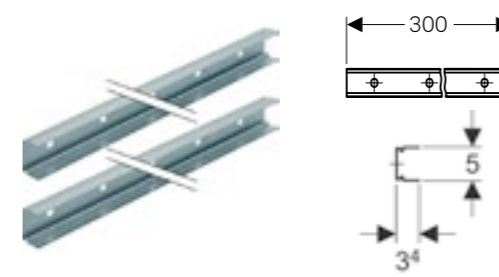

DUOFIX SUPPORT SYSTEMS

Geberit Duofix system rail set

Art. no.	Product Description	RRP ex VAT
111.878.00.1	2 x 3m rails	€ 67.83