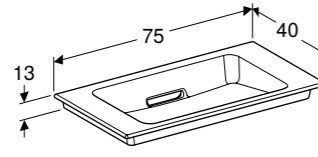

Geberit ONE cabinet for 105cm washbasin
W 104.5 / D 39.6 / H 46.5cm

Wall mounted, handleless design with two drawers.

Art. no.	Product Description	RRP ex VAT
500.386.00.1	Black walnut	€ 2,416.02
500.386.01.1	White high gloss	€ 2,416.02