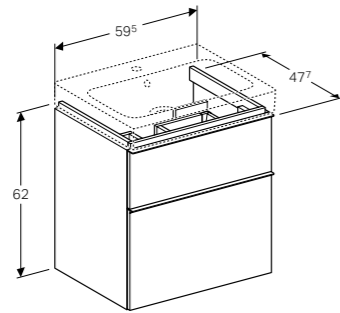

Geberit iCon cabinet for 60cm washbasin, with two drawers

W 59.5 / D 47.7 / H 62cm

Wall mounted, handle included, drawer with soft closing mechanism, delivered pre-assembled.

Art. no.	Product Description	RRP ex VAT
840360000	White	€ 707.78
841362000	Natural oak	€ 707.78
841361000	Lava	€ 707.78