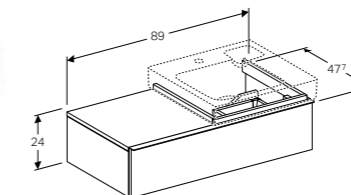

Geberit iCon cabinet for 50cm washbasin, with one drawer and shelf surface

W 89 / D 47.7 / H 24cm

Wall mounted, opening via handle, drawer with soft closing mechanism, delivered pre-assembled.

Art. no.	Product Description	RRP ex VAT
840590000	White, left hand	€ 661.58
841592000	Natural oak, left hand	€ 661.58
841591000	Lava, left hand	€ 661.58
840490000	White, right hand	€ 661.58
841492000	Natural oak, right hand	€ 661.58
841491000	Lava, right hand	€ 661.58