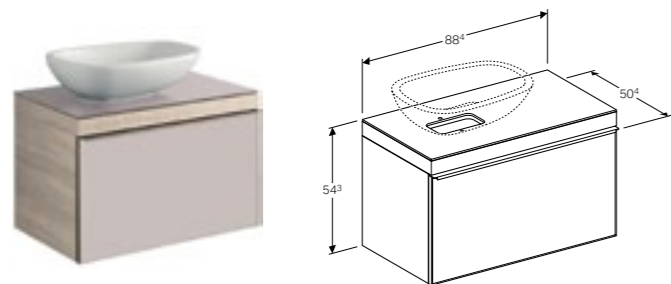

Geberit Citterio 90cm cabinet for lay-on washbasin, with one soft closing mechanism drawer

W 88.4 / D 50.4 / H 54.3cm

Wall mounted, opening via handle, front panel made of glass, can be equipped with feet, cover plate made of glass, frame made of metal, delivered pre-assembled.

Art. no.	Product Description	RRP ex VAT
500.560.JI.1	Taupe, beige oak	€ 1,713.51
500.560.JJ.1	Black, grey-brown oak	€ 1,713.51