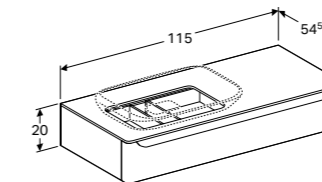

Wall mounted, opening via handle, moisture resistant, delivered pre-assembled, tap hole in furniture..

Art. no.	Product Description	RRP ex VAT
824160000	White	€1,109.82
824161000	Taupe	€1,109.82

Geberit MyDay 115cm countertop washbasin unit right hand shelf
W 115 / D 54.5 / H 20cm