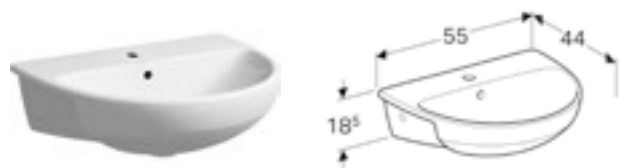

Geberit Selnova 55cm semi-recessed washbasin
W 55 / D 44 / H 18.5cm
Visible overflow.

Art. no.	Product Description	RRP ex VAT
501.404.00.6	One tap hole	€ 154.53
501.405.00.7	Two tap holes	€ 154.53