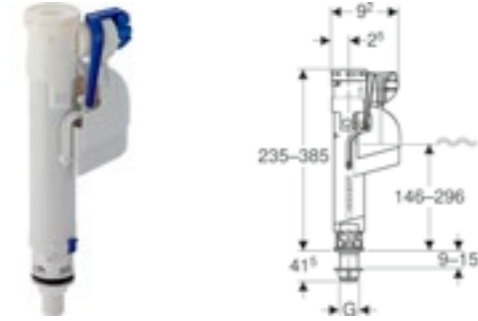

Art. no.	Product Description	RRP ex VAT
136.726.00.1	1/2", nipple made of plastic	€ 15.91
136.725.00.1	3/8", nipple made of plastic	€ 20.59

Geberit fill valve type 360
Bottom water supply connection

Art. no.	Product Description	RRP ex VAT
281.206.00.1	1/2", nipple made of plastic	€ 26.31
281.204.00.1	3/8", nipple made of plastic	€ 26.23
281.214.00.1	3/8", nipple made of brass	€ 36.14