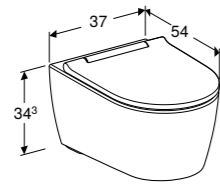

Geberit ONE wall-hung toilet
W 37 / D 54 / H 34.3cm

Shrouded pan with TurboFlush technology.
WC seat included with design cover.

Art. no.	Product Description	RRP ex VAT
500.201.01.1	White	€ 807.07
500.202.01.1	Gloss Chrome	€ 838.11