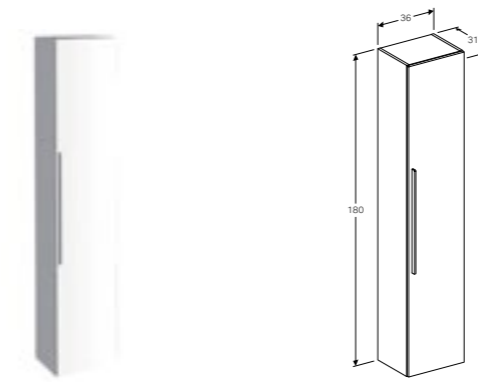

Geberit iCon 180cm tall cabinet with one door
W 36 / D 31.7 / H 180cm
Wall mounted, opening via handle, with one fixed shelf, with four movable shelves, left or right hinge side, delivered pre-assembled.

Art. no.	Product Description	RRP ex VAT
840000000	White	€ 848.23
841002000	Natural oak	€ 848.23
841001000	Lava	€ 848.23