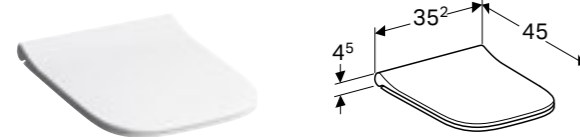

Geberit Smyle Square toilet seat, wrap over
 W 35.6 / D 45 / H 4.3cm
 Hinges made of metal, slim design, overlapping lid

Art. no.	Product Description	RRP ex VAT
500.238.01.1	White	€ 131.57
500.237.01.1	White, soft closing	€ 163.70
500.687.01.1	White, soft closing, quick release	€ 189.83