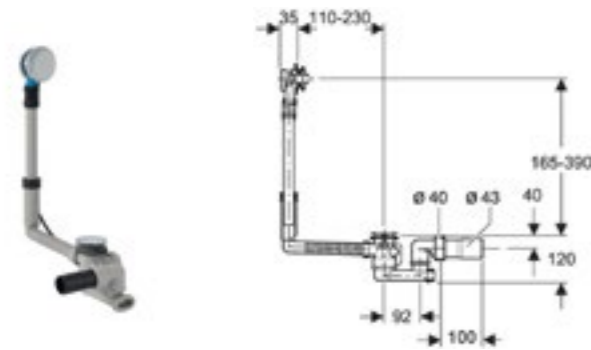

Art. no.	RRP ex VAT
243.134.00.1	€34.55

Geberit bathtub drain with turn handle actuation
With ready-to-fit-set and straight connector:
gloss chrome-plated.

Art. no.	Product Description	RRP ex VAT
150.535.21.1	D 52 / L 23cm	€63.01
150.536.21.1	D 52 / L 70cm	€71.24