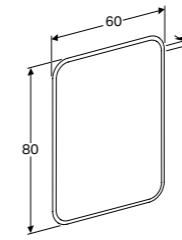

Geberit MyDay wall-hung toilet Rimfree®
 W 36 / D 54 / H 37.5cm
 Washdown toilet pan 6/4 litre, hidden fastening.
Art. no.
 201460600
 Seat sold separately

RRP ex VAT
 €517.95

Geberit MyDay 60cm mirror
 W 60 / D 3 / H 80cm
 LED lighting, indirect lighting, light operated by wall switch, heated rear to prevent mirror steaming up.
Art. no.
 824360000