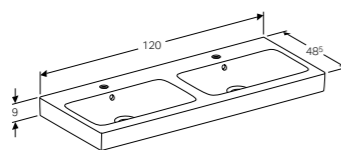

Geberit iCon 120cm double washbasin

W 120 / D 48.5 / H 9cm

Can be installed with a washbasin cabinet, visible overflow.

Art. no.	Product Description	RRP ex VAT
124120000	Right and left tap hole	€ 752.20