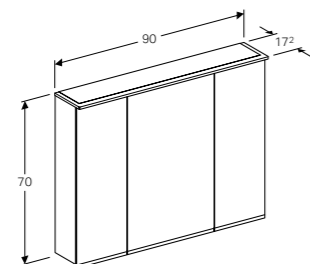

Option plus 90cm mirror cabinet with functional and ambient lighting, three doors

W 90 / D 17.2 / H 70cm

LED lighting, indirect lighting, touch sensor switch for the upper light, touch sensor switch for the bottom light, power socket, USB port, mirrored body, mirrored back side, doors mirrored on both sides, movable shelves. The Option Plus mirror cabinets also include a magnetic accessory holder.

Art. no.
500.596.P5.1

RRP ex VAT
€ 1,103.37