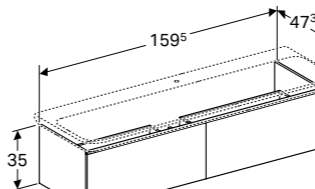

Geberit Xeno² cabinet for 160cm washbasin, with four drawers

W 159.5 / D 47.3 / H 35cm

Wall mounted, opened using push to open mechanism, moisture resistant, LED lighting, delivered pre-assembled.

Art. no.	Product Description	RRP ex VAT
500.346.01.1	White	€ 1,689.60
500.346.43.1	Scultura grey	€ 1,689.60
500.346.00.1	Matt grey	€ 1,689.60