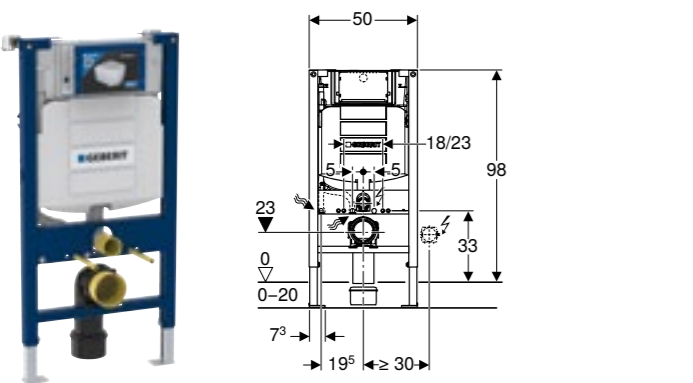

Geberit Duofix toilet frame with Sigma cistern 12cm

Art. no.	Product Description	RRP ex VAT
111.911.00.5	Installation height 98cm	€ 382.55