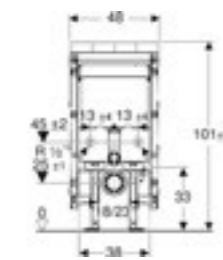

Geberit Monolith Plus sanitary module for wall-hung WC, 101cm, customer-specific

Art. no.	Product Description	RRP ex VAT
131.186.00.5	Monolith Plus sanitary module	€ 1653.32
131.192.00.1	Set of cistern lid with side claddings, customer-specific: aluminium brushed	€ 762.59
131.193.00.1	Set of cistern lid with side claddings, customer-specific: black chrome / aluminium brushed	€ 762.59