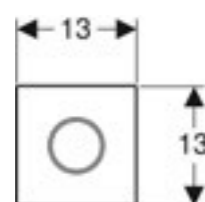

Type 10
For Automatic flush actuation of urinals, IR, die-cast zinc

Art. no.	Product Description	RRP ex VAT
116.035.KH.1	Gloss chrome, with matt chrome design ring	€ 931.93
116.035.KJ.1	White, with gloss chrome design ring	€ 931.93
116.035.KK.1	White, with gold design ring	€ 931.93
116.035.KL.1	White, with matt chrome design ring	€ 931.93
116.035.KM.1	Black, with gloss chrome design ring	€ 931.93
116.035.KN.1	Matt chrome, with gloss chrome design ring	€ 931.93
116.035.SN.1	Brushed Stainless Steel, with polished design ring	€ 1,011.05