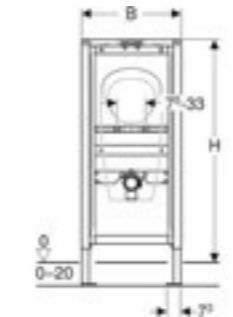

Art. no.	Product Description	RRP ex VAT
111.671.00.1	112-130 cm, universal, for 0-litre urinals	€ 406.73