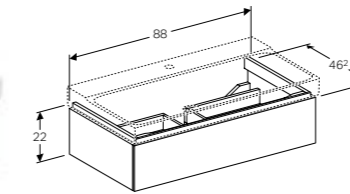

Geberit Xeno² cabinet for 90cm washbasin, with one drawer
W 88 / D 46.2 / H 22cm

Wall mounted, opened using push to open mechanism, moisture resistant, LED lighting, delivered pre-assembled.

Art. no.	Product Description	RRP ex VAT
500.508.01.1	White	€ 708.73
500.508.43.1	Scultura grey	€ 708.73
500.508.00.1	Matt grey	€ 708.73