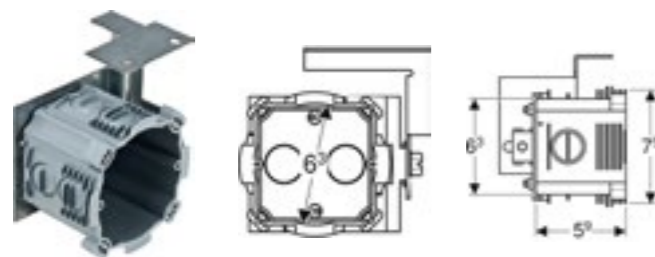

ACCESSORIES FOR ENHANCEMENT SOLUTIONS

Concealed outlet for drywall and solid wall construction
Art. no. 242.001.00.1 **RRP ex VAT** € 30.51

Interface module for Geberit AquaClean Mera / Sela
Art. no. 147.039.00.1 **RRP ex VAT** € 277.73

WC seat, fixed, for Geberit AquaClean Mera Classic
Art. no. 147.042.11.1 White alpine **RRP ex VAT** € 245.83