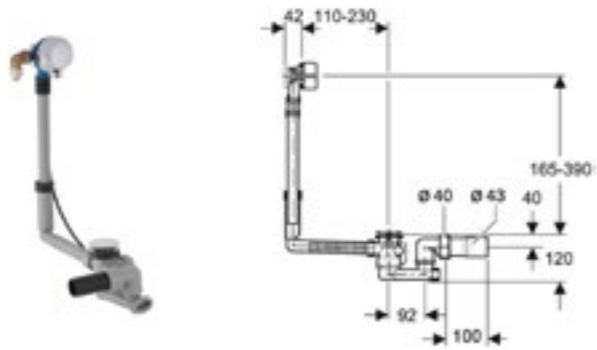

Art. no.	RRP ex VAT
243.134.00.1	€34.55

Geberit bathtub drain with turn handle actuation
With ready-to-fit-set and straight connector:
gloss chrome-plated.

Art. no.	Product Description	RRP ex VAT
150.535.21.1	D 52 / L 23cm	€63.01
150.536.21.1	D 52 / L 70cm	€71.24