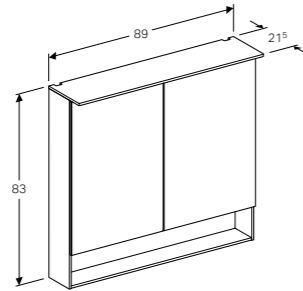

Geberit Acanto 90cm mirror cabinet with functional lighting, two doors

W 89 / D 21.5 / H 83cm

LED lighting, internal lighting, sensor switch, power socket, USB port, mirrored back side, magnification mirror, storage boxes on inside of doors.

Art. no.	Product Description	RRP ex VAT
500.646.00.1	Mystic oak	€ 1,262.98