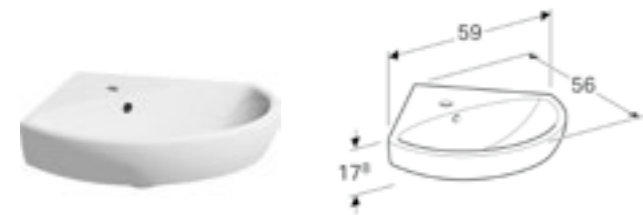

Geberit Selnova 59cm corner washbasin
W 59 / D 56 / H 17.8cm
Visible overflow.

Art. no.	Product Description	RRP ex VAT
501.050.00.7	One tap hole	€ 77.91