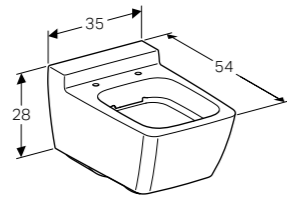

Geberit Xeno² wall-hung toilet, Rimfree®

W 35 / D 54 / H 28cm

Washdown toilet pan, 6/4 litre or 4/2.6 litre, hidden fastening.

Art. no.	Product Description	RRP ex VAT
500.500.01.1	White	€ 532.49
Seat sold separately		

Geberit Xeno² toilet seat with soft closing mechanism

W 35 / D 48 / H 4.2cm

Hinges made of metal, overlapping toilet lid.

Art. no.	Product Description	RRP ex VAT
500.537.01.1	White	€ 202.61
500.833.01.1	White, quick release hinge	€ 205.39