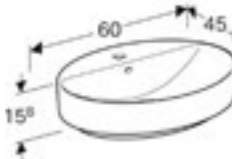

Geberit VariForm oval lay-on basin
W 60 / D 45cm
Art. no. 500.772.01.2 **Product Description** One tap hole with overflow
500.773.01.2 **Product Description** One tap hole without overflow **RRP ex VAT** €222.44