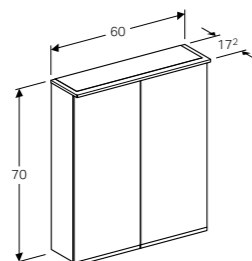

OPTION PLUS MIRROR CABINETS

Option plus 60cm mirror cabinet with functional and ambient lighting, two doors

W 60 / D 17.2 / H 70cm

LED lighting, indirect lighting, touch sensor switch for the upper light, touch sensor switch for the bottom light, power socket, USB port, mirrored body, mirrored back side, doors mirrored on both sides, movable shelves. The Option Plus mirror cabinets also include a magnetic accessory holder.

Art. no.
500.595.P5.1

RRP ex VAT
€ 914.85