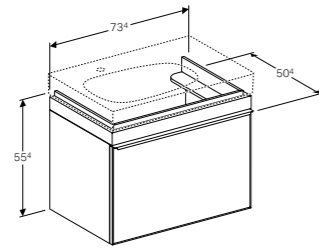

Art. no.	Product Description	RRP ex VAT
500.545.01.1	Left hand tap hole, shelf space right	€ 589.81
500.546.01.1	Right hand tap hole, shelf space left	€ 589.81

Geberit Citterio cabinet for 75cm washbasin, with one soft closing mechanism drawer
W 73.4 / D 50.4 / H 55.4cm