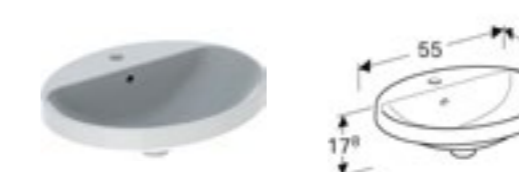

Geberit VariForm oval countertop basin
W 55 / D 45cm

Art. no.	Product Description	RRP ex VAT
500.720.01.2	Centred tap hole with overflow	€ 119.47
500.722.01.2	Centred tap hole without overflow	€ 119.47