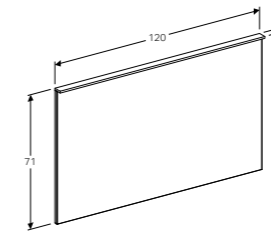

Geberit Xeno² 120cm mirror with functional and ambient lighting

W 120 / D 5.5 / H 71cm

Indirect lighting, heated rear to prevent mirror steaming up, touch sensor switch, dimmable, LED lighting.

Art. no.	Product Description	RRP ex VAT
500.519.00.1	120cm	€873.66