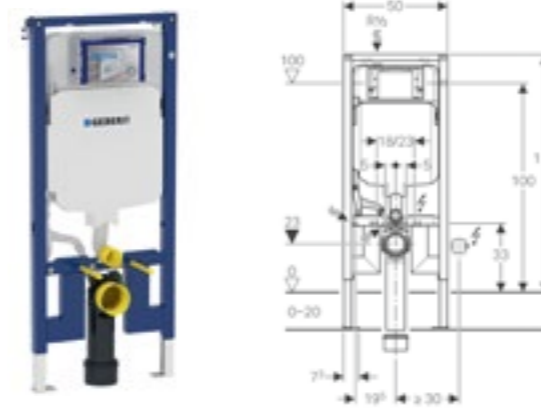

GEBERIT FRAMES AND CISTERNS

Geberit Duofix toilet frame with Sigma cistern 8cm

Art. no.	Product Description	RRP ex VAT
111.799.00.1	Installation height 114cm	€ 528.86