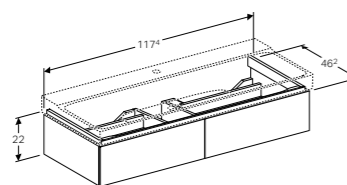

Geberit Xeno² cabinet for 120cm washbasin, with two drawers

W 117.4 / D 46.2 / H 22cm

Wall mounted, opened using push to open mechanism, moisture resistant, LED lighting, delivered pre-assembled.

Art. no.	Product Description	RRP ex VAT
500.517.01.1	White	€ 893.47
500.517.43.1	Scultura grey	€ 893.47
500.517.00.1	Matt grey, siphon cut out right	€ 893.47