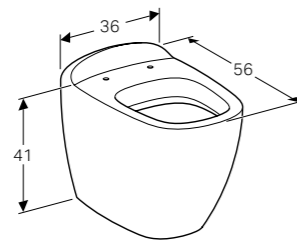

Geberit Citterio floor standing toilet, back-to-wall, Rimfree®
W 36 / D 56 / H 41cm

Washdown toilet pan, 6/4 litre, with flush rim, horizontal or vertical outlet, hidden fastening.

Art. no.	Product Description	RRP ex VAT
500.512.01.1	White	€ 657.08

Seat sold separately