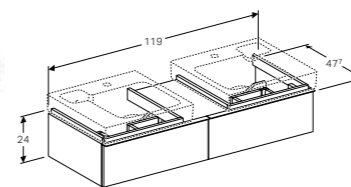

Geberit iCon cabinet for two 50cm washbasins, with two drawers and shelf surface

W 119 / D 47.7 / H 24cm

Wall mounted, opening via handle, drawer with soft closing mechanism, delivered pre-assembled.

Art. no.	Product Description	RRP ex VAT
840320000	White	€ 735.14
841322000	Natural oak	€ 735.14
841321000	Lava	€ 735.14