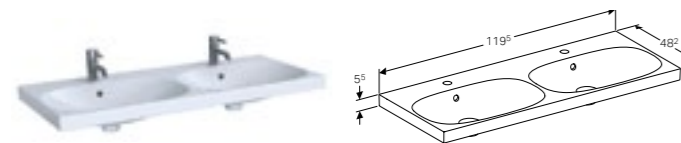

Art. no.	Product Description	RRP ex VAT
500.627.01.2	Centred tap hole	€ 788.58
500.628.01.2	Without tap hole	€ 788.58