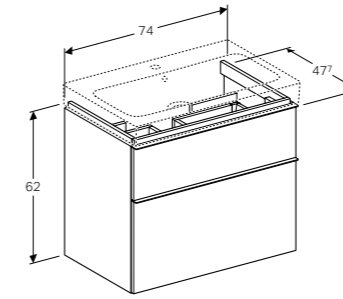

Geberit iCon cabinet for 75cm washbasin, with one drawer

W 74 / D 47.7 / H 24cm

Wall mounted, opening via handle, drawer with soft closing mechanism, delivered pre-assembled.

Art. no.	Product Description	RRP ex VAT
840275000	White	€ 561.69
841277000	Natural oak	€ 561.69
841276000	Lava	€ 561.69