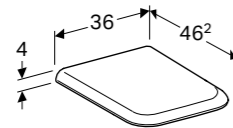

Geberit MyDay soft close seat & cover
W 36 / D 54 / H 37.5cm
Hinges made of metal, overlapping lid.
Art. no.
575410000

RRP ex VAT
€210.17