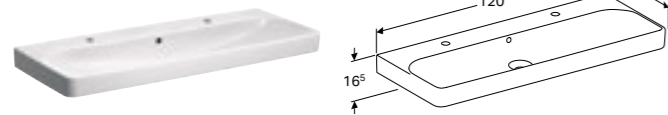

Geberit Smyle Square 120cm square washbasin
W 120 / D 48 / H 16.5cm

Visible overflow, can be installed with cabinet for washbasin.

Art. no.	Product Description	RRP ex VAT
500.253.01.1	Right and left tap hole	€ 437.72
500.226.01.1	Centred tap hole	€ 437.72
500.225.01.1	Without tap hole	€ 437.72