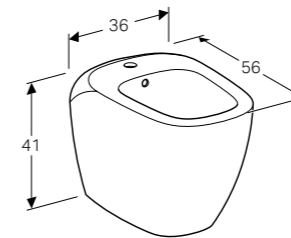

Geberit Citterio floor standing bidet, back-to-wall
W 36 / D 56 / H 41cm

Hidden water supply connection, hidden fastening.

Art. no.	Product Description	RRP ex VAT
500.538.01.1	White	€ 559.92