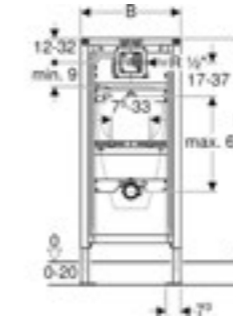

FRAMES FOR URINALS

Geberit Duofix urinal frames

Art. no.	Product Description	RRP ex VAT
111.623.00.1	112-130 cm, universal	€ 397.06