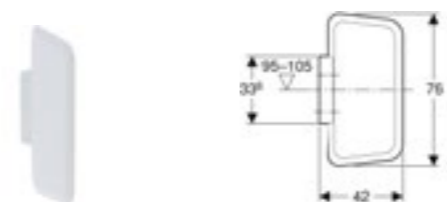

URINAL DIVIDERS

Urinal division
For mounting on solid walls or drywalls, plastic

Art. no.	Product Description	RRP ex VAT
115.202.11.1	White alpine	€ 437.86