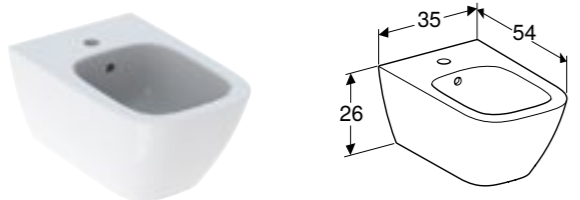

Geberit Smyle Square wall-hung shrouded bidet
W 35 / D 54 / H 26cm

Art. no.	Product Description	RRP ex VAT
500.209.01.1	White	€ 373.03