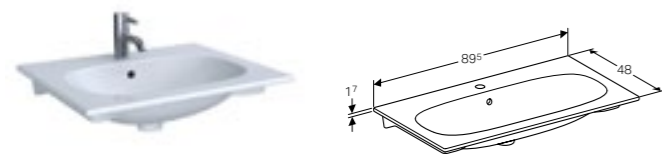

Geberit Acanto 90cm slim rim washbasin

W 89.5 / D 48 / H 17cm

For mounting on a washbasin cabinet, visible overflow.

Art. no.	Product Description	RRP ex VAT
500.642.01.2	Centred tap hole	€ 528.60
500.643.01.2	Without tap hole	€ 528.60

Geberit Acanto 90cm washbasin, with right shelf surface

W 89.5 / D 48.2 / H 5.5cm

Can be installed with a washbasin cabinet, asymmetrical visible overflow, easy fastening with Geberit washbasin wall fixing EFF1.