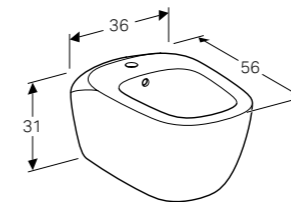

Geberit Citterio wall-hung bidet
W 36 / D 56 / H 31cm

Hidden water supply connection, hidden fastening.

Art. no.	Product Description	RRP ex VAT
500.539.01.1	White	€ 595.95

GEBERIT CITTERIO BATHROOM FURNITURE COLOURS

FRONT/PLATE	BODY	FRONT/PLATE	BODY	HANDLE/FEET
Taupe, shiny glass	Oak beige, wooden structured melamine	Black glass	Oak, grey-brown wooden structured melamine	Champagne

All Geberit bathroom furniture ranges are made of moisture resistant material.

KeraTect®

Rimfree