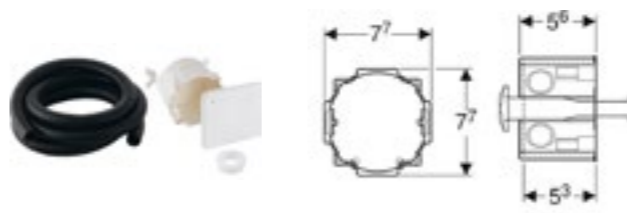

Power supply unit 230 V / 12 V / 50 Hz, for Geberit DuoFresh module, for outlet mounting box

Art. no.	RRP ex VAT
243.971.00.1	€ 83.45

Installation set with flush-mounting box, for Geberit DuoFresh module

Art. no.	RRP ex VAT
244.999.00.1	€ 32.83