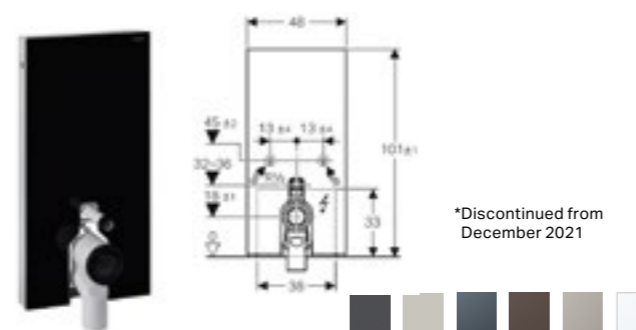

Geberit Monolith Plus
W 50.5 / D 10.6 / H 114cm
Wall-hung toilet, height 114cm.

Art. no.	Product Description	RRP ex VAT
131.231.SJ.5*	Black glass / aluminum	€ 2,433.04
131.231.SQ.5*	Umber glass / aluminum	€ 2,433.04
131.231.TG.5*	Sand glass / aluminum	€ 2,433.04
131.231.SI.5	White glass / aluminum	€ 2,433.04
131.231.JK.5	Lava glass / black chrome aluminium	€ 2,433.04
131.231.JL.5	Sand grey glass / aluminium	€ 2,433.04
131.231.JV.5	Stoneware concrete look / aluminium	€ 2,583.15
131.231.00.5	Stoneware slate look / black chrome aluminium	€ 2,583.15
131.231.SJ.6	Black glass / black chrome aluminium	€ 2,433.04

Geberit Monolith Plus
W 50.5 / D 10.6 / H 114cm
Floor standing toilet, height 114cm.

Art. no.	Product Description	RRP ex VAT
131.233.SJ.5*	Black glass / aluminum	€ 2,433.04
131.233.SQ.5*	Umber glass / aluminum	€ 2,433.04
131.233.TG.5*	Sand glass / aluminum	€ 2,433.04
131.233.SI.5	White glass / aluminum	€ 2,433.04
131.233.JK.5	Lava glass / black chrome aluminium	€ 2,433.04
131.233.JL.5	Sand grey glass / aluminium	€ 2,433.04
131.233.JV.5	Stoneware concrete look / aluminium	€ 2,583.15
131.233.00.5	Stoneware slate look / black chrome aluminium	€ 2,583.15
131.233.SJ.6	Black glass / black chrome aluminium	€ 2,433.04

Geberit Monolith Plus
W 48.2 / D 10.6 / H 101cm
Floor standing toilet, height 101cm.

Art. no.	Product Description	RRP ex VAT
131.202.TG.5*	Black glass / aluminum	€ 2,287.05
131.202.SQ.5*	Umber glass / aluminum	€ 2,287.05
131.202.SJ.5*	Sand glass / aluminum	€ 2,287.05
131.202.SI.5	White glass / aluminum	€ 2,287.05
131.202.JK.5	Lava glass / black chrome aluminium	€ 2,287.05
131.202.JL.5	Sand grey glass / aluminium	€ 2,287.05
131.202.JV.5	Stoneware concrete look / aluminium	€ 2,436.86
131.202.00.5	Stoneware slate look / black chrome aluminium	€ 2,436.86
131.202.SJ.6	Black glass / black chrome aluminium	€ 2,287.05