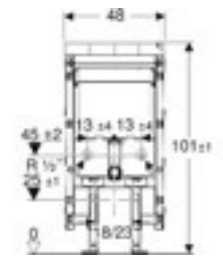

GEBERIT MONOLITH ACCESSORIES

Geberit Monolith sanitary module for wall-hung WC, 101cm, customer-specific

Art. no.	Product Description	RRP ex VAT
131.185.00.5	Monolith sanitary module	€945.74
131.190.00.1	Set of cistern lid with side claddings, customer-specific: aluminium brushed	€297.38
131.191.00.1	Set of cistern lid with side claddings, customer-specific: black chrome / aluminium brushed	€297.38