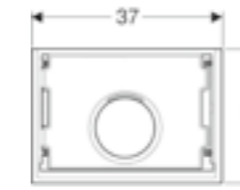

Geberit ONE finish set for Geberit ONE washbasin frame (for use with washbasin with furniture)

W 37 / H 26cm

Ready-to-fit set.

Art. no.	RRP ex VAT
115.424.00.1	€ 76.72