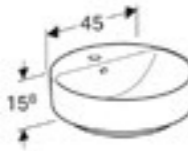

Geberit VariForm round lay-on basin
Dia 45cm
Art. no. 500.769.01.2 **Product Description** One tap hole with overflow
500.770.01.2 **Product Description** One tap hole without overflow **RRP ex VAT** €196.27