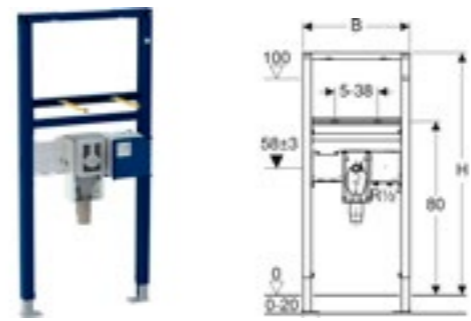

Geberit Duofix frame for washbasin, 130cm, wall mounted tap

Art. no.	Product Description	RRP ex VAT
111.566.00.1	Concealed function box and concealed trap	€ 424.43