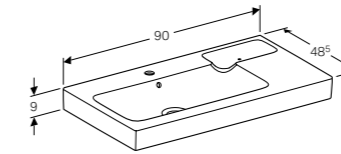

Geberit iCon 90cm washbasin with shelf surface and decorative dish

W 90 / D 48.5 / H 9cm

Washbasin with visible overflow, asymmetrical, decorative dish inserted, can be installed with a washbasin cabinet.

Art. no.	Product Description	RRP ex VAT
124190000	Decorative dish right	€ 533.87
124195000	Decorative dish left	€ 533.87