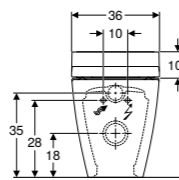

Geberit AquaClean Tuma Classic Floorstanding
W 36 / D 56 / H 43cm
Complete solution.

Art. no.	Product Description	RRP ex VAT
146.310.SI.1	White glass	€ 3,227.51
146.310.SJ.1	Black glass	€ 3,227.51
146.310.FW.1	Stainless steel brushed	€ 3,260.11
146.310.11.1	White alpine	€ 3,178.61

Art. no.	Product Description	RRP ex VAT
146.078.11.1	White alpine	€ 1,421.10