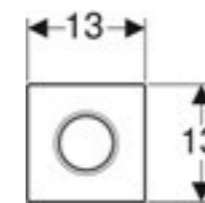

URINAL FLUSH CONTROLS, PNEUMATIC OPERATION

Type 01
For manual flush actuation of urinals, plastic

Art. no.	Product Description	RRP ex VAT
116.011.11.5	White alpine	€ 224.51
116.011.21.5	Gloss chrome-plated	€ 224.51
116.011.46.5	Matt chrome-plated	€ 224.51