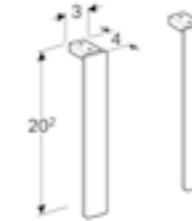

Geberit Selnova Square set of furniture legs
W 3 / D 4 / H 20.2cm
For use with Selnova Square furniture.

Art. no.	RRP ex VAT
500.199.21.1	€ 25.37