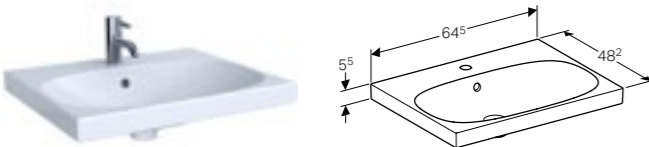

Geberit Acanto 65cm washbasin

W 64.5 / D 48.2 / H 5.5cm

Can be installed with a washbasin cabinet, visible overflow.

Art. no.	Product Description	RRP ex VAT
500.621.01.2	Centred tap hole	€ 287.79