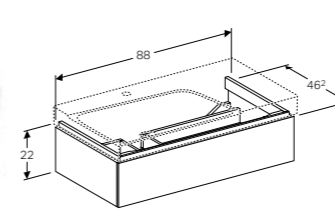

Geberit Xeno² cabinet for 90cm washbasin, with one drawer
W 88 / D 46.2 / H 22cm

Wall mounted, opened using push to open mechanism, moisture resistant, LED lighting, delivered pre-assembled.

Art. no.	Product Description	RRP ex VAT
500.513.01.1	White, siphon cut out left	€ 708.73
500.513.43.1	Scultura grey, siphon cut out left	€ 708.73
500.513.00.1	Matt grey, siphon cut out left	€ 708.73