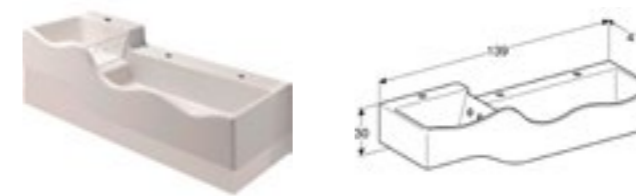

Geberit Bambini play and washspace trough
W 139 / D 41.5 / H 30cm
Small projection with wavy rim for easy tap access, antibacterial, with two low (right) and one high wash area

Art. no.	Product Description	RRP ex VAT
430350016	One Tap hole per washing area and divider	€ 2,185.11

Decorative covers not included