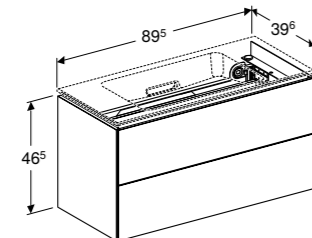

Geberit ONE cabinet for 90cm washbasin
W 89.5 / D 39.6 / H 46.5cm

Wall mounted, handleless design with two drawers.

Art. no.	Product Description	RRP ex VAT
500.385.00.1	Black walnut	€ 2,263.11
500.385.01.1	White high gloss	€ 2,263.11