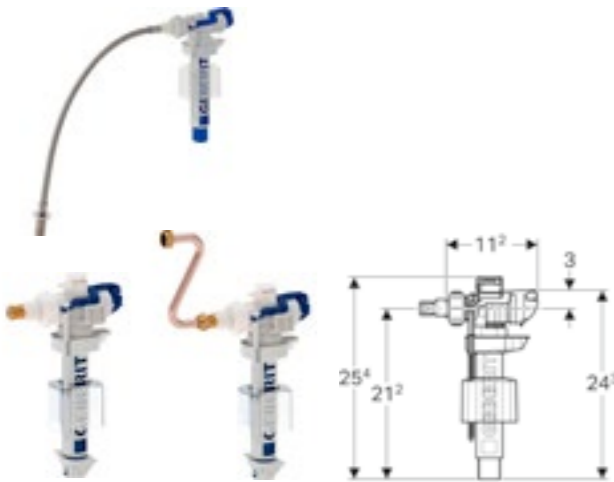

Geberit fill valve type 380
Bottom water supply connection

Art. no.	Product Description	RRP ex VAT
240.718.00.1	3/8", nipple made of plastic	€ 33.71

Geberit fill valve type 380
Lateral water supply connection

Art. no.	Product Description	RRP ex VAT
242.983.00.1	3/8", nipple made of plastic	€ 30.82
242.984.00.1	3/8", nipple made of brass	€ 30.21