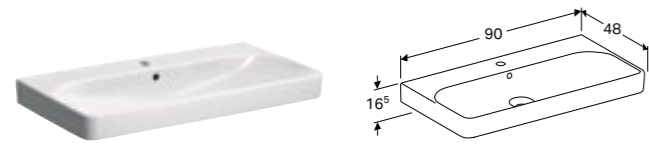

Geberit Smyle Square 90cm square washbasin
W 90 / D 48 / H 16.5cm

Visible overflow, can be installed with cabinet for washbasin.

Art. no.	Product Description	RRP ex VAT
500.251.01.1	Centred tap hole	€ 343.93
500.250.01.1	Without tap hole	€ 343.93
500.252.01.1	Right and left tap hole	€ 343.93