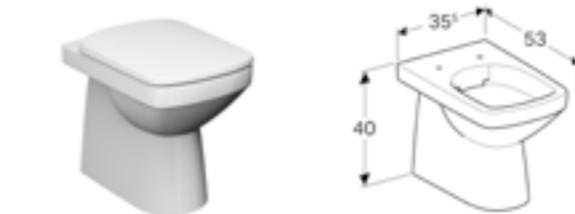

Art. no.	Product Description	RRP ex VAT
501.563.01.7	White	€ 200.27

Pictured with 501.459.00.6, both cistern and seat sold separately.

Geberit Selnova Square floor standing toilet, back-to-wall for close coupled exposed cistern, Rimfree®
W 35 / D 68 / H 40cm
Horizontal outlet, 6/4 litre.

Art. no.	Product Description	RRP ex VAT
500.489.01.7	White	€ 225.64

Pictured with 501.459.00.6, both cistern and seat sold separately.

Geberit Selnova Square floor standing toilet, back-to-wall, Rimfree®
W 35.5 / D 53 / H 40cm
Horizontal outlet, 6/4 litre or 4/2.6 litre.