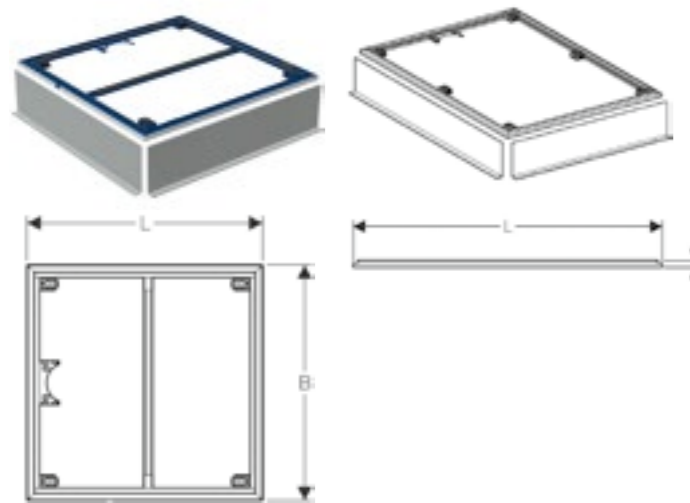

SETAPLANO

Geberit Setaplano shower surface

The Setaplano shower surface is available in different sizes to match your bathroom.

Art. no.	Product Description	RRP ex VAT
154.260.11.1	B80cm L80cm	€ 865.59
154.262.11.1	B80cm L100cm	€ 874.84
154.264.11.1	B80cm L120cm	€ 977.34
154.266.11.1	B80cm L140cm	€ 1,053.90
154.267.11.1	B80cm L150cm	€ 1,266.07
154.270.11.1	B90cm L90cm	€ 739.50
154.271.11.1	B90cm L100cm	€ 874.84
154.273.11.1	B90cm L120cm	€ 977.34
154.275.11.1	B90cm L140cm	€ 1,053.90
154.280.11.1	B100cm L100cm	€ 874.84
154.282.11.1	B100cm L120cm	€ 977.34
154.284.11.1	B100cm L140cm	€ 1,053.90
154.290.11.1	B120cm L120cm	€ 1,053.90

Geberit Setaplano installation frame

Installation frame for Geberit shower surfaces Setaplano.

Art. no.	Product Description	RRP ex VAT
154.460.00.1	Up to 100cm, for 4 feet: B80cm L80cm	€ 361.74
154.462.00.1	Up to 100cm, for 4 feet: B80cm L100cm	€ 355.40
154.470.00.1	Up to 100cm, for 4 feet: B90cm L90cm	€ 314.39
154.471.00.1	Up to 100cm, for 4 feet: B90cm L100cm	€ 355.40
154.480.00.1	Up to 100cm, for 4 feet: B100cm L100cm	€ 355.40
154.464.00.1	Over 100cm, for 6 feet: B80cm L120cm	€ 396.41
154.466.00.1	Over 100cm, for 6 feet: B80cm L140cm	€ 430.58
154.467.00.1	Over 100cm, for 6 feet: B80cm L150cm	€ 529.68
154.473.00.1	Over 100cm, for 6 feet: B90cm L120cm	€ 396.41
154.475.00.1	Over 100cm, for 6 feet: B90cm L140cm	€ 430.58
154.482.00.1	Over 100cm, for 6 feet: B100cm L120cm	€ 396.41
154.484.00.1	Over 100cm, for 6 feet: B100cm L140cm	€ 430.58
154.490.00.1	Over 100cm, for 6 feet: B120cm L120cm	€ 430.58

Geberit Setaplano installation set

6 feet installation set for Geberit shower surface Setaplano.