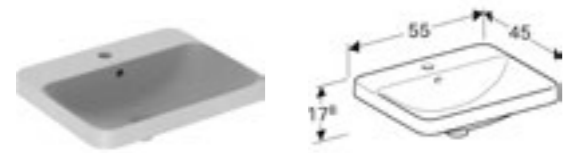

Geberit VariForm rectangular countertop basin W 55 / D 45cm		
Art. no.	Product Description	RRP ex VAT
500.740.01.2	Centred tap hole with overflow	€ 143.36
500.742.01.2	Centred tap hole without overflow	€ 143.36