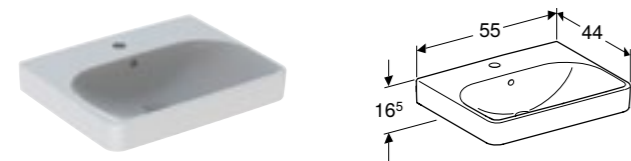

Visible overflow, can be installed with cabinet for basin.

Art. no.	Product Description	RRP ex VAT
500.259.01.1	Centred tap hole	€ 168.85
501.574.00.1	Without tap hole	€ 168.85