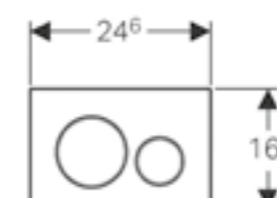

RECTANGULAR

Geberit Omega60

W 18.4 / D 2.4 - 9 / H 11.4cm

Art. no.	Product Description	RRP ex VAT
115.081.SI.1	White glass / gloss chrome plated	€ 567.72
115.081.SQ.1[†]	Umber glass / gloss chrome plated	€ 567.72
115.081.SJ.1	Black glass / gloss chrome plated	€ 567.72
115.081.GH.1	Easy-to-clean coating / chrome brushed / gloss chrome plated	€ 567.72
115.081.JK.1*	Lava / gloss chrome plated	€ 567.72
115.081.JL.1*	Sand Grey / gloss chrome plated	€ 567.72

*These match with furniture on pages 88-92

[†]Discontinued from December 2021

Geberit Omega70

W 11.2 / D 0.9 / H 5cm

For furniture. Solid wall version also available.

Art. no.	Product Description	RRP ex VAT
115.089.SI.1	White glass	€ 484.98
115.089.SJ.1	Black glass	€ 484.98
115.089.SQ.1[†]	Umber glass	€ 484.98
115.089.FW.1	Easy-to-clean brushed stainless steel	€ 567.72
115.089.JK.1*	Lava	€ 484.98
115.089.JL.1*	Sand Grey	€ 484.98

For solid wall.

Art. no.	Product Description	RRP ex VAT
115.090.FW.1	Brushed, easy-to-clean coated	€ 567.72
115.090.SI.1	White	€ 484.98
115.090.SJ.1	Black	€ 484.98
115.090.SQ.1[†]	Umber	€ 484.98
115.090.JK.1*	Lava	€ 484.98
115.090.JL.1*	Sand Grey	€ 484.98

*These match with furniture on pages 88-92

[†]Discontinued from December 2021

Geberit Kappa50

W 21.1 / D 1.5 / H 14.2cm

Art. no.	Product Description	RRP ex VAT
115.260.11.1	White alpine	€ 175.56
115.260.21.1	Gloss chrome	€ 175.56
115.260.46.1	Matt chrome	€ 175.56
115.258.00.1	Brushed stainless steel	€ 175.56

Geberit Delta15

W24.6 x 16.4x 2.6cm

Geberit flush plate Delta51, dual flush.

Art. no.	Product Description	RRP ex VAT
115.105.11.1	White alpine	€ 68.28
115.105.21.1	Gloss chrome-plated	€ 99.57
115.105.46.1	Matt chrome-plated	€ 99.57

Geberit Delta50

W24.6 x 16.4x 2.6cm

Geberit flush plate Delta50 for dual flush.