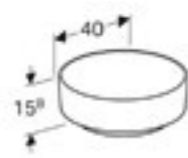

LAY-ON BASINS

Geberit VariForm round lay-on basin
Dia 40cm
Art. no. 500.768.01.2 **Product Description** No tap hole without overflow **RRP ex VAT** €196.27