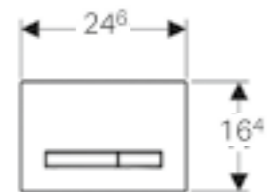

Geberit Sigma50
W 24.6 / D 1 - 1.4 / H 16.4cm

Art. no.	Product Description	RRP ex VAT
115.788.11.2	White alpine / chrome plated	€ 257.17
115.788.DW.2	Jet black RAL 9005 / chrome plated	€ 257.17
115.788.21.2	Gloss chrome plated / chrome plated	€ 399.78
115.788.GH.2	Easy-to-clean brushed chrome / chrome plated	€ 399.78
115.788.TG.2†	Sand glass / chrome plated	€ 323.60
115.788.SQ.2†	Umber glass / chrome plated	€ 323.60
115.788.JV.2	Concrete effect / chrome plated	€ 399.78
115.788.JX.2	Black walnut / chrome plated	€ 563.08
115.788.SD.2	Smoked glass / reflective chrome plated	€ 323.60
115.788.00.2	Customization / chrome plated	€ 257.17
115.788.JM.2	Mustang slate / chrome plated	€ 399.78
115.788.JK.2*	Lava / chrome plated	€ 323.60
115.788.JL.2*	Sand Grey / chrome plated	€ 323.60
115.672.DW.2	Black / brass / black	€ 514.26
115.672.00.2	Customisable / brass	€ 514.26
115.672.11.2	White / brass / white	€ 514.26
115.672.JM.2	Mustang slate / brass / mustang slate	€ 656.87
115.672.JX.2	Black walnut / brass / black walnut	€ 852.45
115.672.JV.2	Concrete effect / brass / concrete effect	€ 656.87
115.670.11.2	White / red gold / white	€ 514.26
115.670.DW.2	Black / red gold / black	€ 514.26
115.670.JM.2	Mustang slate / red gold / mustang slate	€ 656.87
115.670.00.2	Customisable / red gold	€ 514.26
115.670.JX.2	Black walnut / red gold / black walnut	€ 852.45
115.670.JV.2	Concrete effect / red gold / concrete effect	€ 656.87
115.671.11.2	White / black chrome / white	€ 514.26
115.671.DW.2	Black / black chrome / black	€ 514.26
115.671.00.2	Customisable / black chrome	€ 514.26
115.671.JM.2	Mustang slate / black chrome / mustang slate	€ 656.87
115.671.JX.2	Black walnut / black chrome / black walnut	€ 852.45
115.671.JV.2	Concrete effect / black chrome / concrete effect	€ 656.87