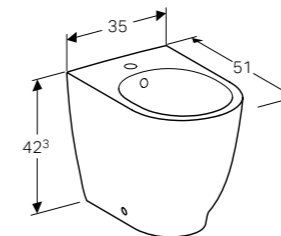

Geberit Acanto floor standing bidet, back-to-wall

W 35 / D 51 / H 42.3cm

Hidden water supply connection, hidden fastening, small projection.

Art. no.	Product Description	RRP ex VAT
500.603.01.2	White	€ 283.40