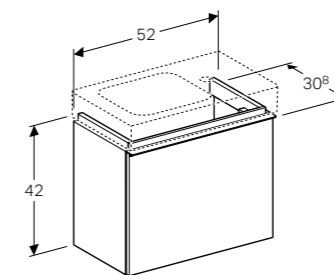

Cabinet for 53cm handrinse basin, with one drawer
W 52 / D 30.8 / H 42cm
Wall mounted, opening via handle, drawer with soft closing mechanism, delivered pre-assembled.

Art. no.	Product Description	RRP ex VAT
840052000	White	€ 526.81
841054000	Natural oak	€ 526.81
841053000	Lava	€ 526.81