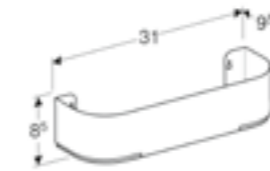

Geberit Selnova Square internal door storage
W 31 / D 9.5 / H 8.5cm
For use with 50/55/60cm basin furniture units.

Art. no.	RRP ex VAT
501.580.00.1	€ 34.88