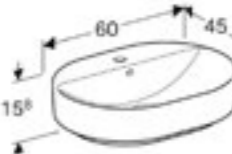

Geberit VariForm elliptic lay-on basin
W 60 / D 45cm
Art. no. 500.777.01.2 **Product Description** One tap hole with overflow
500.778.01.2 **Product Description** One tap hole without overflow **RRP ex VAT** €228.98