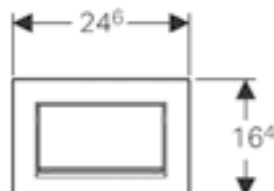

Geberit Sigma30
W 24.6 / D 1.2 / H 16.4cm

Art. no.	Product Description	RRP ex VAT
115.893.KJ.1	Anti-tamper white / gloss chrome	€233.18
115.893.KX.1	Easy-to-clean, anti-tamper chrome brushed / gloss chrome	€ 269.05
115.893.KY.1	Anti-tamper gloss chrome / chrome brushed	€ 269.05
115.893.JT.1	Easy-to-clean coating / matt white / gloss chrome / matt white	€ 192.56
115.893.14.1	Easy-to-clean coating / matt black / gloss chrome / matt black	€ 192.56
115.893.45.1	Gold plated	€ 2,317.14