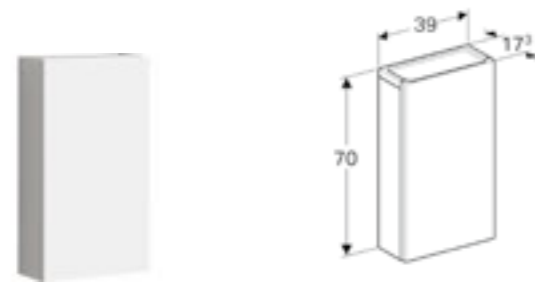

Geberit Renova Plan upper cabinet

W 39 / D 17.3 / H 70cm

Wall mounted, handleless design, with two integrated shelves.
Delivered pre assembled.

Art. no.	Product Description	RRP ex VAT
501.920.01.1	White	€435.96
501.920.JK.1	Lava	€435.96
501.920.00.1	Light Hickory	€435.96
501.920.JR.1	Hickory	€435.96