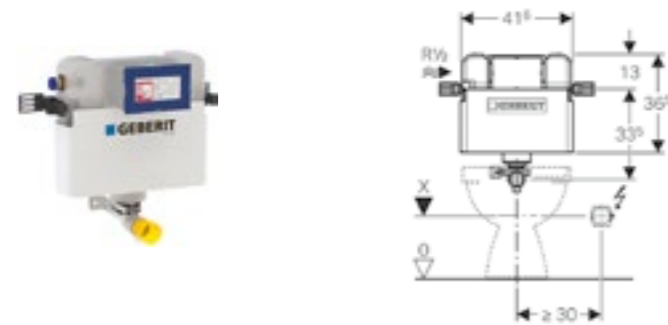

Geberit Kappa concealed cistern 15cm, 6/3 litres

Art. no.	Product Description	RRP ex VAT
109.205.00.1	Installation height 82cm	€ 180.03