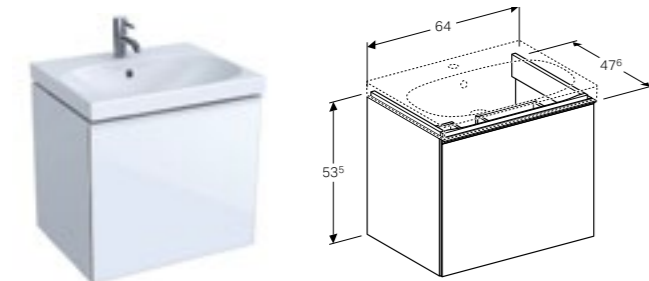

Geberit Acanto cabinet for 65cm washbasin, with one drawer and internal drawer

W 64 / D 47.6 / H 53.5cm

Wall mounted, opening via handle, drawer with soft closing mechanism, moisture resistant, delivered pre-assembled.

Art. no.	Product Description	RRP ex VAT
500.610.01.2	White	€ 794.75
500.610.JK.2	Lava	€ 794.75
500.610.JL.2	Sand	€ 794.75
500.610.16.1	Black	€ 794.75