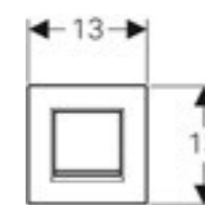

Type 30
For manual flush actuation of urinals, plastic

Art. no.	Product Description	RRP ex VAT
116.017.KH.1	Gloss chrome-plated, matt chrome design stripes	€ 238.00
116.017.KJ.1	White, gloss chrome design stripes	€ 238.00
116.017.KK.1	White, gold design stripes	€ 238.00
116.017.KL.1	White, matt chrome button	€ 238.00
116.017.KM.1	Black, gloss chrome design stripes	€ 238.00
116.017.KN.1	Matt chrome-plated, gloss chrome design stripes	€ 238.00