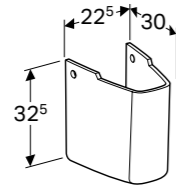

Geberit MyDay semi pedestal
W 22.5 / D 30 / H 32.5cm
Not suitable for 60cm countertop basin.
Art. no.
291410600

RRP ex VAT
€202.88