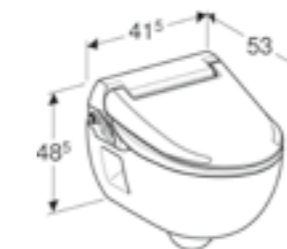

Art. no.	Product Description	RRP ex VAT
146.320.11.1	White alpine	€ 2,189.80

Art. no.	Product Description	RRP ex VAT
146.138.11.1	White alpine	€ 1,245.79