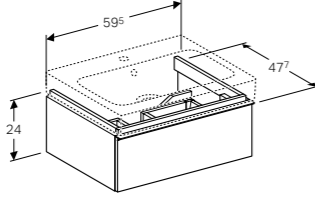

Geberit iCon cabinet for 60cm washbasin, with one drawer

W 59.5 / D 47.7 / H 24cm

Wall mounted, handle included, drawer with soft closing mechanism, delivered pre-assembled.

Art. no.	Product Description	RRP ex VAT
840260000	White	€ 487.23
841262000	Natural oak	€ 487.23
841261000	Lava	€ 487.23