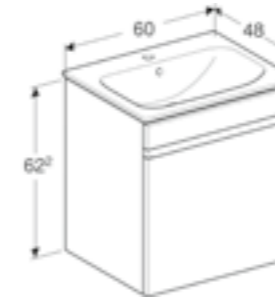

60cm slim basin and vanity unit
W 60 / D 48 / H 62.2 cm

Wall mounted, handleless design, with concealed internal drawer.

Art. no.	Product Description	RRP ex VAT
501.915.01.1	Centred tap hole, White	€787.61
501.915.JK.1	Centred tap hole, Lava	€787.61
501.915.00.1	Centred tap hole, Light Hickory	€787.61
501.915.JR.1	Centred tap hole, Hickory	€787.61