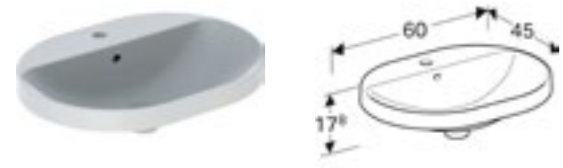

Geberit VariForm elliptic countertop basin W 60 / D 45cm		
Art. no.	Product Description	RRP ex VAT
500.732.01.2	Centred tap hole with overflow	€ 136.54
500.734.01.2	Centred tap hole without overflow	€ 136.54