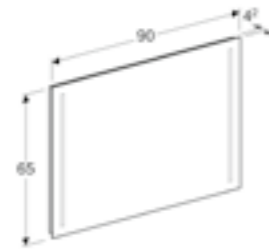

90cm mirror with functional side lighting
W 90 / D 4.2 / H 65cm
Mechanical switch, LED lighting.
Art. no.
500.589.00.1

RRP ex VAT
€ 416.54