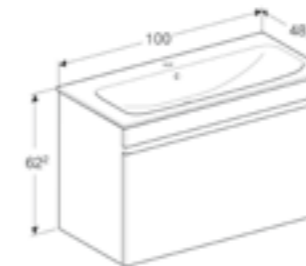

100cm slim basin and vanity unit
W 100 / D 48 / H 62.2 cm

Wall mounted, handleless design, with concealed internal drawer.

Art. no.	Product Description	RRP ex VAT
501.917.01.1	Centred tap hole, White	€1,380.63
501.917.JK.1	Centred tap hole, Lava	€1,380.63
501.917.00.1	Centred tap hole, Light Hickory	€1,380.63
501.917.JR.1	Centred tap hole, Hickory	€1,380.63