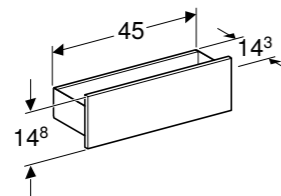

Geberit Smyle Square half pedestal for square handrinse basins

W 21.5 / D 23.7 / H 31.5cm

Easy fastening with Geberit fastening set Kerafix.

Art. no.	Product Description	RRP ex VAT
500.575.01.1	White	€ 73.93