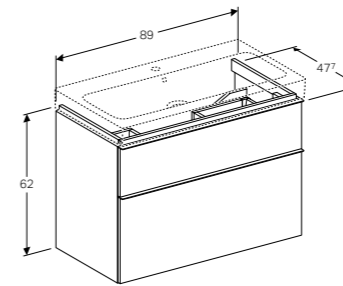

Geberit iCon cabinet for 90cm washbasin, with two drawers

W 89 / D 47.7 / H 62cm

Wall mounted, handle included, drawer with soft closing mechanism, delivered pre-assembled.

Art. no.	Product Description	RRP ex VAT
840390000	White	€ 891.61
841392000	Natural oak	€ 891.61
841391000	Lava	€ 891.61