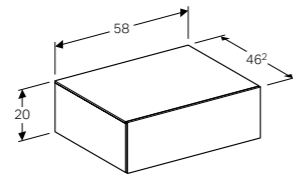

Geberit Xeno² 58cm side cabinet with one drawer

W 58 / D 46.2 / H 20cm

Wall mounted, opened using push to open mechanism, moisture resistant, delivered pre-assembled.

Art. no.	Product Description	RRP ex VAT
500.507.01.1	White	€ 679.51
500.507.43.1	Scultura grey	€ 679.51
500.507.00.1	Matt grey	€ 679.51