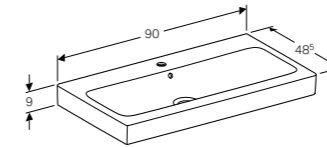

Geberit iCon 90cm washbasin

W 90 / D 48.5 / H 9cm

Washbasin with visible overflow, can be installed with a washbasin cabinet.

Art. no.	Product Description	RRP ex VAT
124090000	Centred tap hole	€ 475.65
124093000	Without tap hole	€ 475.65