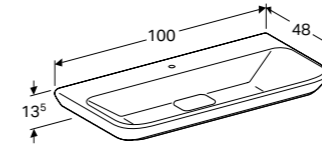

Geberit MyDay 100cm washbasin
W 100 / D 48 / H 13.5cm

Washbasin without overflow, suitable for Clou overflow system or running waste, can be installed with a washbasin cabinet.

Art. no.	RRP ex VAT
125400600	€607.24