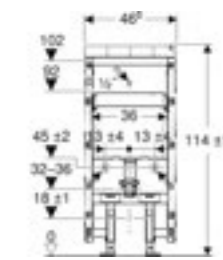

Geberit Monolith sanitary module for wall-hung WC, 114cm, customer-specific

Art. no.	Product Description	RRP ex VAT
131.187.00.5	Geberit Monolith sanitary module	€ 1077.51
131.194.00.1	Set of cistern lid with side claddings, customer-specific: aluminium brushed	€ 314.72
131.195.00.1	Set of cistern lid with side claddings, customer-specific: black chrome / aluminium brushed	€ 314.72