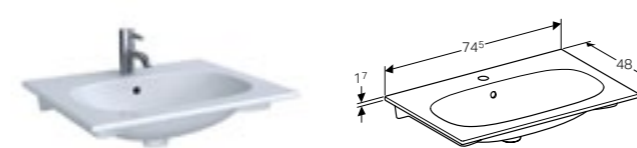

Geberit Acanto 75cm slim rim washbasin

W 74.5 / D 48 / H 17cm

For mounting on a washbasin cabinet, visible overflow.

Art. no.	Product Description	RRP ex VAT
500.641.01.2	Centred tap hole	€ 384.33