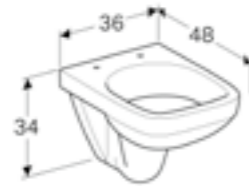

Geberit Selnova Compact wall-hung toilet
W 36 / D 48 / H 34cm
Square design, small projection.

Art. no.	Product Description	RRP ex VAT
501.504.00.7	White	€ 177.75

Seat sold separately.