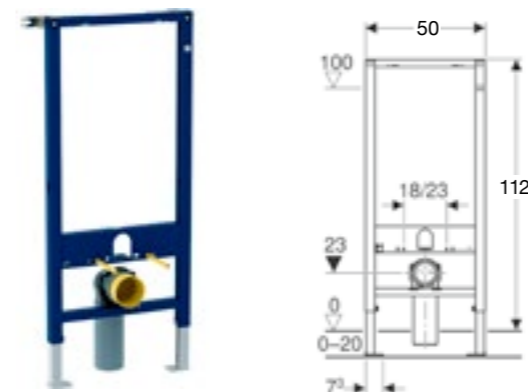

FRAME FOR WC WITHOUT CISTERN

Geberit toilet frame for toilet, without cistern

Art. no.	Product Description	RRP ex VAT
111.321.00.1	Installation height 112 cm	€ 234.78