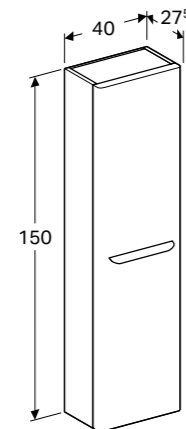

Geberit MyDay semi pedestal
W 22.5 / D 30 / H 32.5cm
Not suitable for 60cm countertop basin.
Art. no.
291410600

RRP ex VAT
€202.88

Geberit MyDay 40cm mirror
W 40 / D 3 / H 80cm
LED lighting, indirect lighting, light operated by wall switch, heated rear to prevent mirror steaming up.
Art. no.
824340000

RRP ex VAT
€716.99

Geberit MyDay wall-hung toilet Rimfree®
W 36 / D 54 / H 37.5cm
Washdown toilet pan 6/4 litre, hidden fastening.
Art. no.
201460600
Seat sold separately

RRP ex VAT
€517.95

Geberit MyDay 60cm mirror
W 60 / D 3 / H 80cm
LED lighting, indirect lighting, light operated by wall switch, heated rear to prevent mirror steaming up.
Art. no.
824360000

RRP ex VAT
€778.40

Geberit MyDay soft close seat & cover
W 36 / D 54 / H 37.5cm
Hinges made of metal, overlapping lid.
Art. no.
575410000

RRP ex VAT
€210.17

Geberit MyDay 100cm mirror
W 100 / D 3 / H 70cm
LED lighting, indirect lighting, light operated by wall switch, heated rear to prevent mirror steaming up.
Art. no.
824300000

RRP ex VAT
€898.49

Geberit MyDay wall-hung bidet
W 36 / D 54 / H 31cm
Hidden water supply connection, hidden fastening.
Art. no.
235450600

RRP ex VAT
€467.61

Geberit MyDay 150cm tall cabinet
W 40 / D 27.5 / H 150cm
Wall mounted, opening via handle, with movable shelves, storage solution on inside of door, moisture resistant, delivered pre-assembled.

Art. no.	Product Description
Y824000000	White
824001000	Taupe

RRP ex VAT
€1,097.32
€1,097.32

GEBERIT MYDAY BATHROOM FURNITURE COLOURS

BODY/FRONT