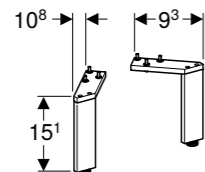

Geberit Smyle Square square set of feet

Height adjustable

Art. no.	RRP ex VAT
500.367.00.1	€ 145.08