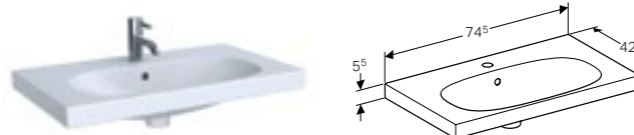

Geberit Acanto 75cm washbasin, small projection, shelf surface

W 74.5 / D 42.2 / H 5.5cm

Can be installed with a washbasin cabinet, visible overflow.

Art. no.	Product Description	RRP ex VAT
500.632.01.2	Centred tap hole	€ 380.52