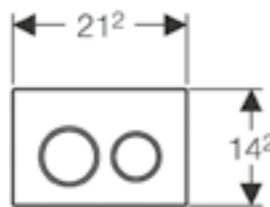

Geberit Omega20
W 21.2 / D 1 / H 14.2cm

Art. no.	Product Description	RRP ex VAT
115.085.KJ.1	White / gloss chrome-plated / white	€ 126.59
115.085.KK.1	White / gold-plated / white	€ 142.42
115.085.KL.1	White / matt chrome / matt chrome-plated	€ 142.42
115.085.KH.1	Gloss chrome / matt chrome / gloss chrome plated	€ 158.23
115.085.KN.1	Matt chrome / gloss chrome / matt chrome plated	€ 158.23
115.085.KM.1	Black / gloss chrome plated / black	€ 142.42
115.085.JQ.1	Easy-to-clean coated matt chrome / gloss chrome plated	€ 178.50