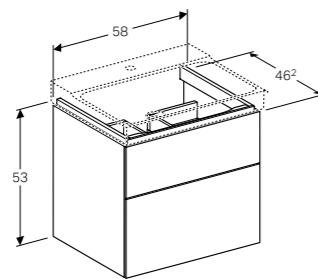

Geberit Xeno² cabinet for 60cm washbasin, with two drawers
W 58 / D 46.2 / H 53cm

Wall mounted, opened using push to open mechanism, moisture resistant, LED lighting, delivered pre-assembled.

Art. no.	Product Description	RRP ex VAT
500.506.01.1	White	€ 825.62
500.506.43.1	Scultura grey	€ 825.62
500.506.00.1	Matt grey	€ 825.62