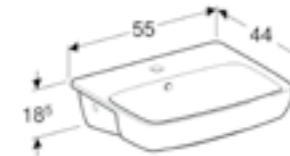

Geberit Selnova Square 55cm semi-recessed washbasin
W 55 / D 44 / H 18.5cm
Visible overflow.

Art. no.	Product Description	RRP ex VAT
501.467.00.7	One tap hole	€ 162.26
501.468.00.7	Two tap holes	€ 162.26