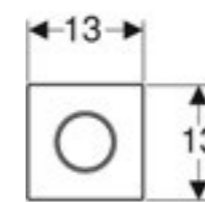

Type 10
For manual flush actuation of urinals, plastic

Art. no.	Product Description	RRP ex VAT
116.015.KH.1	Gloss chrome, with matt chrome design ring	€ 288.05
116.015.KJ.1	White, with gloss chrome design ring	€ 288.05
116.015.KK.1	White, with gold design ring	€ 288.05
116.015.KL.1	White, with matt chrome design ring	€ 288.05
116.015.KM.1	Black, with gloss chrome design ring	€ 288.05
116.015.KN.1	Matt chrome, with gloss chrome design ring	€ 288.05
116.015.SN.1	Brushed Stainless Steel, with polished design ring	€ 367.16