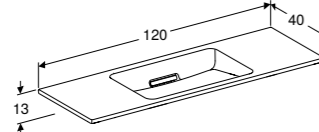

Geberit ONE 120cm floating design washbasin
W 120 / D 40 / H 13cm

Washbasin without overflow. Colour choice available for design line on ceramic cap, can be combined with 130cm mirror cabinet.

Art. no.	Product Description	RRP ex VAT
500.392.01.1	White, gloss chrome	€ 917.48
500.392.01.2	White, bright brushed chrome	€ 917.48
500.392.01.3	White, glossy white	€ 902.20