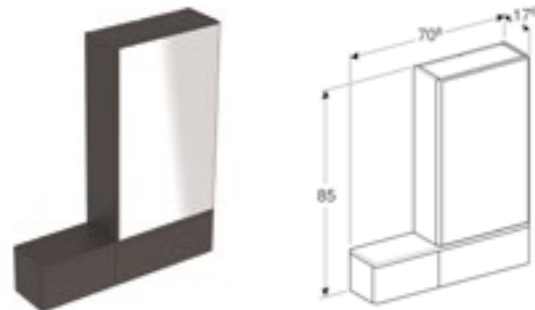

Geberit Selnova Square mirror cabinet, one door, left hand storage
W 70.8 / D 17.6 / H 85cm
One door and two pull down doors.

Art. no.	Product Description	RRP ex VAT
500.186.01.1	White	€ 326.69
501.390.JK.1	Lava	€ 326.69