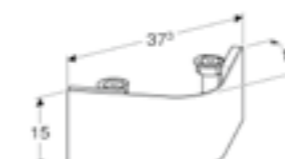

Geberit Selnova Compact plinth for 45cm corner washbasin unit
W 37 / D 16.5 / H 15cm

Art. no.	Product Description	RRP ex VAT
501.598.00.1	Grey	€ 59.09
501.599.00.1	White	€ 60.74