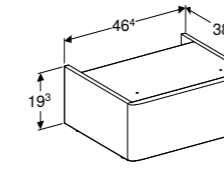

Geberit Selnova Square plinth for 55cm cabinet
W 46.4 / D 38 / H 19.3cm

Art. no.	Product Description	RRP ex VAT
501.584.00.1	White	€ 41.41
501.954.00.1	Lava	€ 41.41