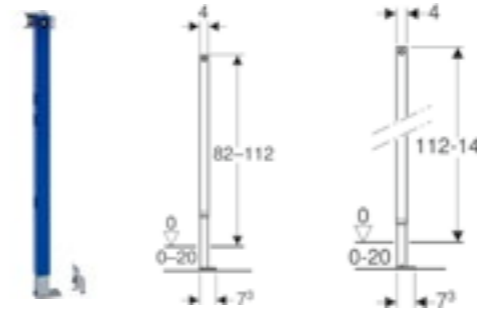

Geberit Duofix Panellings

Art. no.	Product Description	RRP ex VAT
111.830.00.1	Duofix stud, part-height, 82-112 cm	€ 87.76
111.834.00.1	Duofix stud, part-height, 112-144 cm	€ 83.45

Geberit panel screw

Art. no.	Product Description	RRP ex VAT
461.030.00.1	Self-tapping screw	€ 0.07