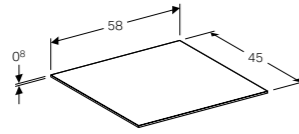

Geberit Xeno² 58cm glass shelf

W 58 / D 45 / H 0.8cm

Can be combined with side cabinet with one drawer.

Art. no.	Product Description	RRP ex VAT
500.524.00.1	58cm	€ 64.01