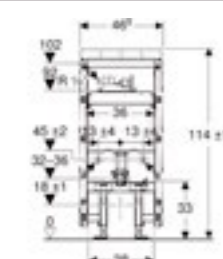

Geberit Monolith Plus sanitary module for wall-hung WC, 114 cm, customer-specific

Art. no.	Product Description	RRP ex VAT
131.188.00.5	Monolith Plus sanitary module	€ 1,785.09
131.196.00.1	Set of cistern lid with side claddings, customer-specific: aluminium brushed	€ 779.93
131.197.00.1	Set of cistern lid with side claddings, customer-specific: black chrome / aluminium brushed	€ 779.93