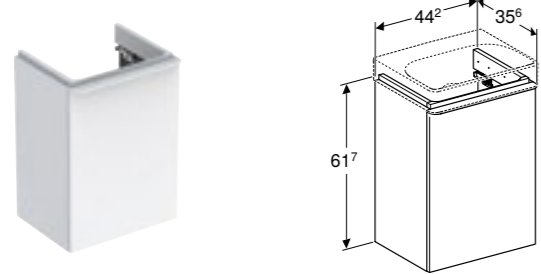

Geberit Smyle Square cabinet for 45cm handrinse basin, with one soft closing mechanism door
W 44.2 / D 35.6 / H 61.7cm

Wall mounted, integrated handle, moisture resistant, delivered pre-assembled.

Art. no.	Product Description	RRP ex VAT
500.350.00.1	White right hand door	€ 347.59
500.350.JK.1	Lava right hand door	€ 347.59
500.350.JL.1	Sand right hand door	€ 347.59
500.350.JR.1	Hickory right hand door	€ 347.59
500.351.00.1	White left hand door	€ 347.59
500.351.JK.1	Lava left hand door	€ 347.59
500.351.JL.1	Sand left hand door	€ 347.59
500.351.JR.1	Hickory left hand door	€ 347.59