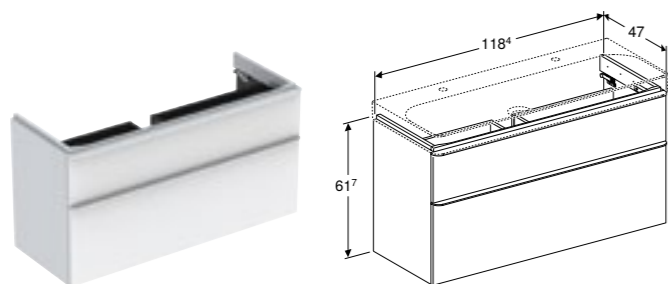

Geberit Smyle Square cabinet for 120cm handrinse basin, with two soft closing mechanism drawers
W 118.4 / D 47 / H 61.7cm

Wall mounted, integrated handles, moisture resistant, delivered pre-assembled.

Art. no.	Product Description	RRP ex VAT
500.355.00.1	White	€ 1,057.86
500.355.JK.1	Lava	€ 1,057.86
500.355.JL.1	Sand	€ 1,057.86
500.355.JR.1	Hickory	€ 1,057.86