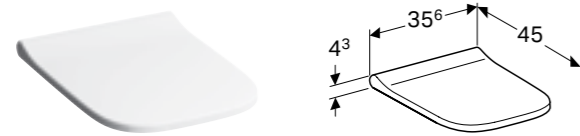

Geberit Smyle Square toilet seat, wrap over
 W 35.6 / D 45 / H 4.3cm
 Hinges made of metal, slim design, overlapping lid

Art. no.	Product Description	RRP ex VAT
500.238.01.1	White	€ 131.57
500.237.01.1	White, soft closing	€ 163.70
500.687.01.1	White, soft closing, quick release	€ 189.83