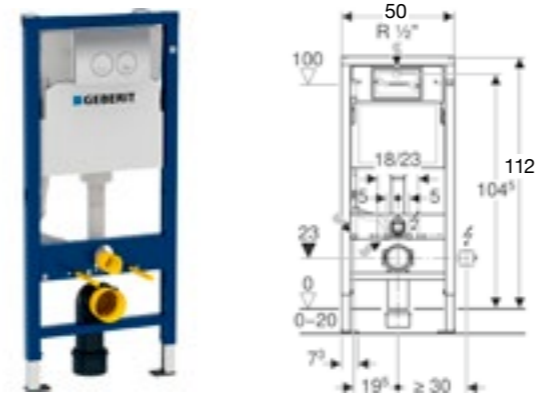

Art. no.	Product Description	RRP ex VAT
111.799.00.1	Installation height 114cm	€ 528.86

Geberit Duofix toilet frame for wall-hung toilet, with Delta concealed cistern 12 cm

Art. no.	Product Description	RRP ex VAT
458.118.21.1	Installation height 112cm, with Delta21 Flush plate gloss chrome plated	€ 452.20
458.119.21.1	Installation height 112cm, with Delta50 Flush plate gloss chrome plated	€ 452.20
458.132.00.1	Installation height 112cm	€ 347.66