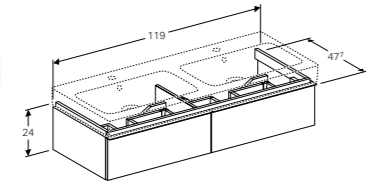

Geberit iCon cabinet for 120cm double washbasin, with two drawers

W 119 / D 47.7 / H 24cm

Wall mounted, opening via handle, drawer with soft closing mechanism, delivered pre-assembled.

Art. no.	Product Description	RRP ex VAT
840220000	White	€ 741.73
841222000	Natural oak	€ 741.73
841221000	Lava	€ 741.73