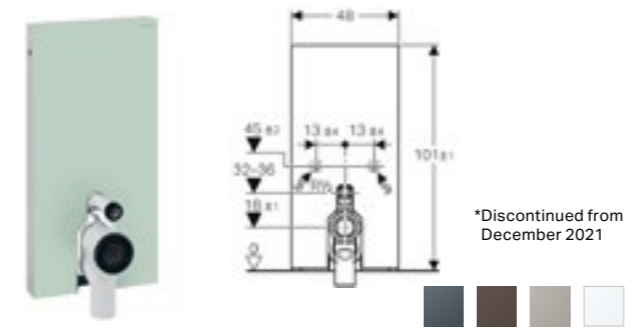

GEBERIT MONOLITH

Geberit Monolith
W 48.2 / D 10.6 / H 101cm
Floor standing toilet, height 101cm.

Art. no.	Product Description	RRP ex VAT
131.002.SJ.5*	Black glass / aluminium	€ 1,290.13
131.002.SQ.5*	Umber glass / aluminium	€ 1,290.13
131.002.TG.5*	Sand glass / aluminium	€ 1,290.13
131.002.SI.5	White glass / aluminium	€ 1,290.13
131.002.SL.5	Mint glass / aluminium	€ 1,216.77
131.002.JK.5	Lava glass / black chrome aluminium	€ 1,290.13
131.002.JL.5	Sand grey glass / aluminium	€ 1,290.13
131.002.SJ.6	Black glass / black chrome aluminium	€ 1,290.13
131.002.JV.5	Stoneware concrete look / aluminium	€ 1,450.23
131.002.OO.5	Stoneware slate look / black chrome aluminium	€ 1,450.23

GEBERIT MONOLITH ACCESSORIES

Geberit Monolith sanitary module for wall-hung WC, 101cm, customer-specific

Art. no.	Product Description	RRP ex VAT
131.185.00.5	Monolith sanitary module	€945.74
131.190.00.1	Set of cistern lid with side claddings, customer-specific: aluminium brushed	€297.38
131.191.00.1	Set of cistern lid with side claddings, customer-specific: black chrome / aluminium brushed	€297.38

Geberit Monolith Plus sanitary module for wall-hung WC, 101cm, customer-specific

Art. no.	Product Description	RRP ex VAT
131.186.00.5	Monolith Plus sanitary module	€ 1653.32
131.192.00.1	Set of cistern lid with side claddings, customer-specific: aluminium brushed	€ 762.59
131.193.00.1	Set of cistern lid with side claddings, customer-specific: black chrome / aluminium brushed	€ 762.59

Geberit Monolith sanitary module for wall-hung WC, 114cm, customer-specific

Art. no.	Product Description	RRP ex VAT
131.187.00.5	Geberit Monolith sanitary module	€ 1077.51
131.194.00.1	Set of cistern lid with side claddings, customer-specific: aluminium brushed	€ 314.72
131.195.00.1	Set of cistern lid with side claddings, customer-specific: black chrome / aluminium brushed	€ 314.72

Geberit Monolith Plus sanitary module for wall-hung WC, 114 cm, customer-specific

Art. no.	Product Description	RRP ex VAT
131.188.00.5	Monolith Plus sanitary module	€ 1,785.09
131.196.00.1	Set of cistern lid with side claddings, customer-specific: aluminium brushed	€ 779.93
131.197.00.1	Set of cistern lid with side claddings, customer-specific: black chrome / aluminium brushed	€ 779.93