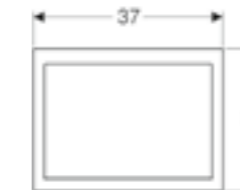

Geberit ONE finish set for Geberit ONE washbasin frame (for use with washbasin with furniture)

W 37 / H 26cm

Ready-to-fit set.

Art. no.	RRP ex VAT
115.424.00.1	€ 76.72

Geberit ONE ready-to-fit frame for Geberit ONE washbasin
W 37 / H 28cm