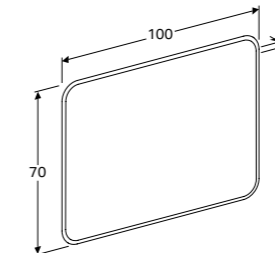

Geberit MyDay 100cm mirror
W 100 / D 3 / H 70cm
LED lighting, indirect lighting, light operated by wall switch, heated rear to prevent mirror steaming up.
Art. no.
824300000

RRP ex VAT
€898.49