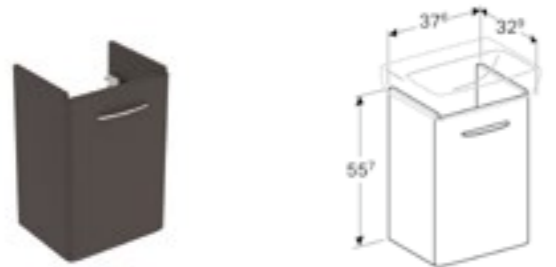

Geberit Selnova Square cabinet for 45cm handrinse basin
W 37.6 / D 32.9 / H 55.7cm
Service space.

Art. no.	Product Description	RRP ex VAT
501.618.01.1	White	€ 174.96
501.618.JK.1	Lava	€ 174.96