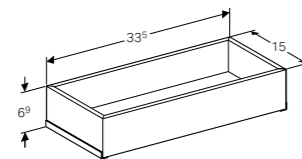

Art. no.	Product Description	RRP ex VAT
500.646.00.1	Mystic oak	€ 1,262.98

Geberit Acanto toilet seat

W 35.6 / D 47.5 / H 4.9cm

Hinges made of metal, overlapping toilet lid, slim design.

Art. no.	Product Description	RRP ex VAT
500.604.01.2	White	€ 120.97
500.660.01.2	White, soft close	€ 178.96
500.605.01.2	White, soft close, quick release	€ 184.33