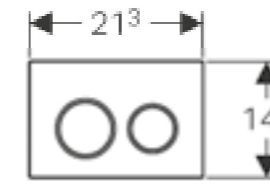

ROUND

Geberit Kappa21
W 21.3 / D 1 / H 14.2cm

Art. no.	Product Description	RRP ex VAT
115.240.KH.1	Gloss chrome / matt chrome / gloss chrome-plated	€ 127.05
115.240.KJ.1	White/ gloss chrome-plated	€ 100.31
115.240.KK.1	White/gold-plated	€ 119.03
115.240.KM.1	Black/ gloss chrome-plated	€ 119.03
115.240.KN.1	Matt chrome/gloss chrome-plated	€ 127.05