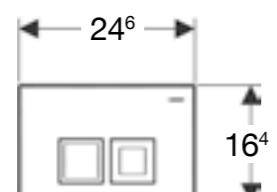

RECTANGULAR

Geberit Omega60

W 18.4 / D 2.4 - 9 / H 11.4cm

Art. no.	Product Description	RRP ex VAT
115.081.SI.1	White glass / gloss chrome plated	€ 567.72
115.081.SQ.1[†]	Umber glass / gloss chrome plated	€ 567.72
115.081.SJ.1	Black glass / gloss chrome plated	€ 567.72
115.081.GH.1	Easy-to-clean coating / chrome brushed / gloss chrome plated	€ 567.72
115.081.JK.1*	Lava / gloss chrome plated	€ 567.72
115.081.JL.1*	Sand Grey / gloss chrome plated	€ 567.72

*These match with furniture on pages 88-92

[†]Discontinued from December 2021

Geberit Omega70

W 11.2 / D 0.9 / H 5cm

For furniture. Solid wall version also available.

Art. no.	Product Description	RRP ex VAT
115.089.SI.1	White glass	€ 484.98
115.089.SJ.1	Black glass	€ 484.98
115.089.SQ.1[†]	Umber glass	€ 484.98
115.089.FW.1	Easy-to-clean brushed stainless steel	€ 567.72
115.089.JK.1*	Lava	€ 484.98
115.089.JL.1*	Sand Grey	€ 484.98

For solid wall.

Art. no.	Product Description	RRP ex VAT
115.090.FW.1	Brushed, easy-to-clean coated	€ 567.72
115.090.SI.1	White	€ 484.98
115.090.SJ.1	Black	€ 484.98
115.090.SQ.1[†]	Umber	€ 484.98
115.090.JK.1*	Lava	€ 484.98
115.090.JL.1*	Sand Grey	€ 484.98

*These match with furniture on pages 88-92

[†]Discontinued from December 2021

Geberit Kappa50

W 21.1 / D 1.5 / H 14.2cm

Art. no.	Product Description	RRP ex VAT
115.260.11.1	White alpine	€ 175.56
115.260.21.1	Gloss chrome	€ 175.56
115.260.46.1	Matt chrome	€ 175.56
115.258.00.1	Brushed stainless steel	€ 175.56

Geberit Delta15

W24.6 x 16.4x 2.6cm

Geberit flush plate Delta51, dual flush.

Art. no.	Product Description	RRP ex VAT
115.105.11.1	White alpine	€ 68.28
115.105.21.1	Gloss chrome-plated	€ 99.57
115.105.46.1	Matt chrome-plated	€ 99.57

Geberit Delta50

W24.6 x 16.4x 2.6cm

Geberit flush plate Delta50 for dual flush.