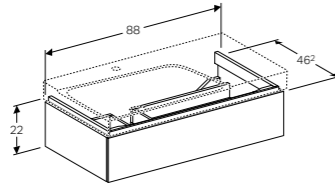

Geberit Xeno² cabinet for 90cm washbasin, with one drawer

W 88 / D 46.2 / H 22cm

Wall mounted, opened using push to open mechanism, moisture resistant, LED lighting, delivered pre-assembled.

Art. no.	Product Description	RRP ex VAT
500.514.01.1	White, siphon cut out right	€ 708.73
500.514.43.1	Scultura grey, siphon cut out right	€ 708.73
500.514.00.1	Matt grey, siphon cut out right	€ 708.73