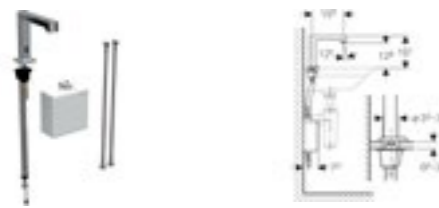

Geberit Brenta tap
Exposed function box, gloss chrome-plated

Art. no.	Product Description	RRP ex VAT
116.175.21.1	Without mixer	€ 950.01
116.176.21.1	With mixer	€ 977.34