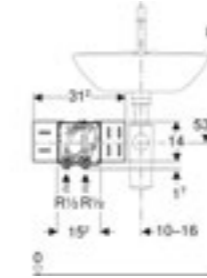

Installation Set

For deck mounted washbasin taps with concealed function box

Art. no.	Product Description	RRP ex VAT
116.130.00.1	Compatible with masterfix and mepla fix	€ 177.70

Tap aerator

For taps type 6x, 8x and 18x, rigid