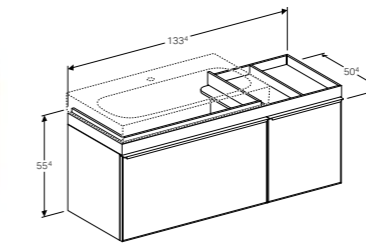

Geberit Citterio cabinet for 90cm washbasin, with two drawers and shelf surface
W 133.4 / D 50.4 / H 55.4cm

Wall mounted, opening via handle, drawer with soft closing mechanism, can be equipped with feet, front panel made of glass, frame made of metal, delivered pre-assembled.

Art. no.	Product Description	RRP ex VAT
500.567.JI.1	Taupe, beige oak, right	€ 1,927.47
500.567.JJ.1	Black, grey-brown oak, right	€ 1,927.47
500.568.JI.1	Taupe, beige oak, left	€ 1,927.47
500.568.JJ.1	Black, grey-brown oak, left	€ 1,927.47