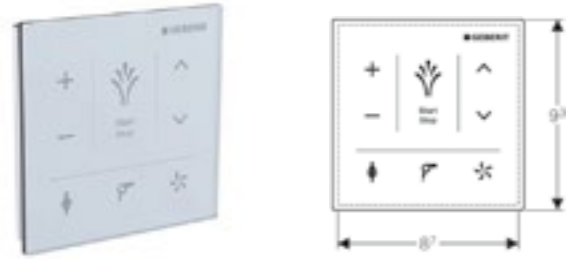

Geberit AquaClean 4000
W 40 / D 50.5 / H 15.5cm
Enhancement solution for your introduction to the world of shower toilets.

Art. no.	Product Description	RRP ex VAT
146.132.11.1	White alpine	€ 837.23

WALL REMOTE - AVAILABLE AS AN OPTIONAL EXTRA