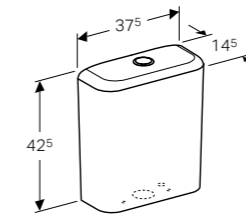

Geberit iCon square exposed cistern, bottom water supply connection

W 37.5 / D 14.5 / H 42.5cm

Close coupled, dual flush, volume 6/4 litre, water supply connection on the bottom.

Art. no.	Product Description	RRP ex VAT
500.409.01.1	White	€ 269.77