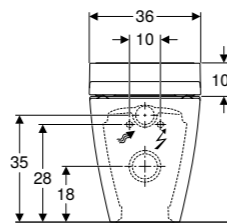

Geberit Mera Care
W 40 x D75.5 x 97cm
Complete solution.

Art. no.	Product Description	RRP ex VAT
146.320.11.1	White alpine	€ 2,189.80

Art. no.	Product Description	RRP ex VAT
146.138.11.1	White alpine	€ 1,245.79