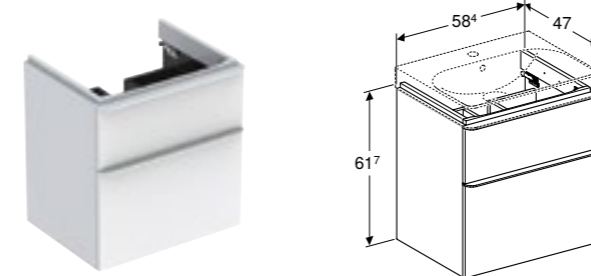

Geberit Smyle Square cabinet for 60cm washbasin, with two soft closing mechanism drawers
W 58.4 / D 49 / H 61.7cm

Wall mounted, integrated handles, moisture resistant, delivered pre-assembled.

Art. no.	Product Description	RRP ex VAT
500.352.00.1	White	€ 640.76
500.352.JK.1	Lava	€ 640.76
500.352.JL.1	Sand	€ 640.76
500.352.JR.1	Hickory	€ 640.76