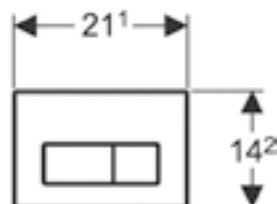

Geberit Kappa50

W 21.1 / D 1.5 / H 14.2cm

Art. no.	Product Description	RRP ex VAT
115.260.11.1	White alpine	€ 175.56
115.260.21.1	Gloss chrome	€ 175.56
115.260.46.1	Matt chrome	€ 175.56
115.258.00.1	Brushed stainless steel	€ 175.56