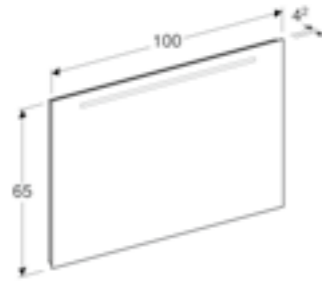

100cm mirror with functional lighting from the top
W 100 / D 4.2 / H 65cm
Mechanical switch, LED lighting.
Art. no.
500.584.00.1

RRP ex VAT
€ 456.12