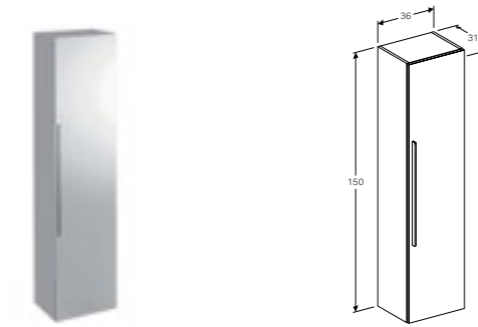

Geberit iCon 150cm tall cabinet with one door and external mirror
W 36 / D 31.7 / H 150cm
Wall mounted, opening via handle, with two fixed shelves, with two movable shelves, left or right hinge side, delivered pre-assembled.

Art. no.	Product Description	RRP ex VAT
840150000	White	€ 934.01
841152000	Natural oak	€ 934.01
841151000	Lava	€ 934.01