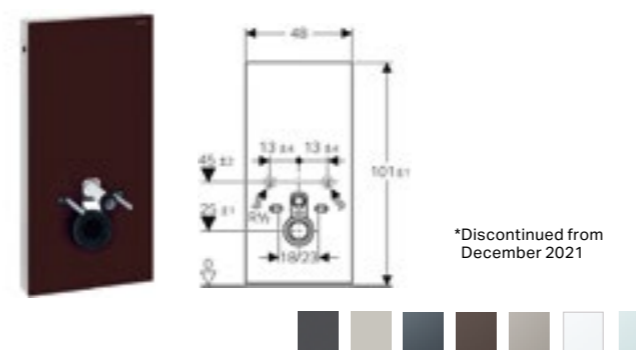

Geberit Monolith Plus
W 50.5 / D 10.6 / H 114cm
Floor standing toilet, height 114cm.

Art. no.	Product Description	RRP ex VAT
131.233.SJ.5*	Black glass / aluminum	€ 2,433.04
131.233.SQ.5*	Umber glass / aluminum	€ 2,433.04
131.233.TG.5*	Sand glass / aluminum	€ 2,433.04
131.233.SI.5	White glass / aluminum	€ 2,433.04
131.233.JK.5	Lava glass / black chrome aluminium	€ 2,433.04
131.233.JL.5	Sand grey glass / aluminium	€ 2,433.04
131.233.JV.5	Stoneware concrete look / aluminium	€ 2,583.15
131.233.00.5	Stoneware slate look / black chrome aluminium	€ 2,583.15
131.233.SJ.6	Black glass / black chrome aluminium	€ 2,433.04

Geberit Monolith
W 48.2 / D 10.6 / H 101cm
Wall-hung toilet, height 101cm.

Art. no.	Product Description	RRP ex VAT
131.021.SJ.5*	Black glass / aluminum	€ 1,290.13
131.021.SQ.5*	Umber glass / aluminum	€ 1,290.13
131.021.TG.5*	Sand glass / aluminum	€ 1,290.13
131.021.SI.5	White glass / aluminum	€ 1,290.13
131.021.SL.5	Mint glass / aluminium	€ 1,216.77
131.021.SJ.6	Black glass / black chrome aluminium	€ 1,290.13
131.021.JK.5	Lava glass / black chrome aluminium	€ 1,290.13
131.021.JL.5	Sand grey glass / aluminium	€ 1,290.13
131.021.JV.5	Stoneware concrete look / aluminium	€ 1,450.23
131.021.00.5	Stoneware slate look / black chrome aluminium	€ 1,450.23