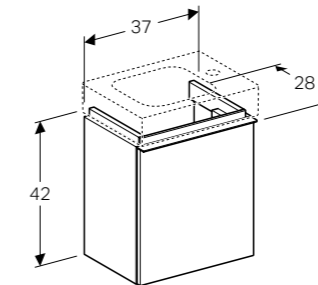

Cabinet for 38cm handrinse basin, with one door
W 37 / D 28 / H 42cm
Wall mounted, handle included, right side hinge, delivered pre-assembled.

Art. no.	Product Description	RRP ex VAT
840037000	White	€ 437.27
841039000	Natural oak	€ 437.27
841038000	Lava	€ 437.27