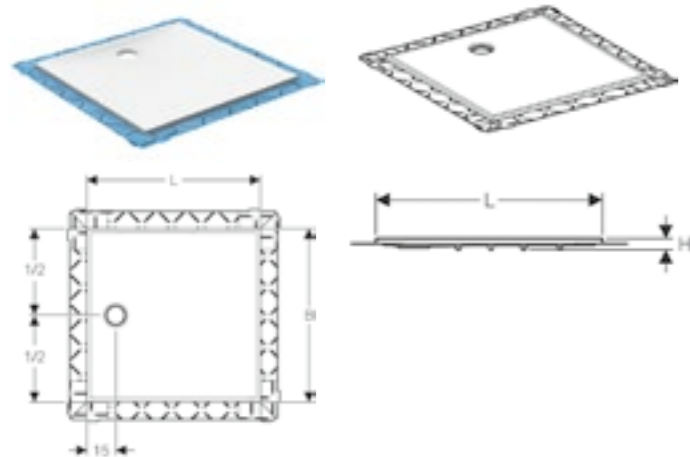

SETAPLANO

Geberit Setaplano shower surface

The Setaplano shower surface is available in different sizes to match your bathroom.

Art. no.	Product Description	RRP ex VAT
154.260.11.1	B80cm L80cm	€ 865.59
154.262.11.1	B80cm L100cm	€ 874.84
154.264.11.1	B80cm L120cm	€ 977.34
154.266.11.1	B80cm L140cm	€ 1,053.90
154.267.11.1	B80cm L150cm	€ 1,266.07
154.270.11.1	B90cm L90cm	€ 739.50
154.271.11.1	B90cm L100cm	€ 874.84
154.273.11.1	B90cm L120cm	€ 977.34
154.275.11.1	B90cm L140cm	€ 1,053.90
154.280.11.1	B100cm L100cm	€ 874.84
154.282.11.1	B100cm L120cm	€ 977.34
154.284.11.1	B100cm L140cm	€ 1,053.90
154.290.11.1	B120cm L120cm	€ 1,053.90