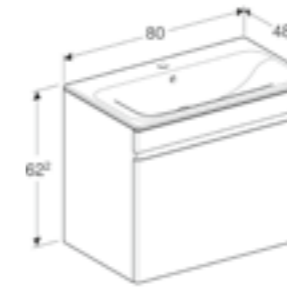

80cm slim basin and vanity unit
W 80 / D 48 / H 62.2 cm

Wall mounted, handleless design, with concealed internal drawer.

Art. no.	Product Description	RRP ex VAT
501.916.01.1	Centred tap hole, White	€1,064.81
501.916.JK.1	Centred tap hole, Lava	€1,064.81
501.916.00.1	Centred tap hole, Light Hickory	€1,064.81
501.916.JR.1	Centred tap hole, Hickory	€1,064.81