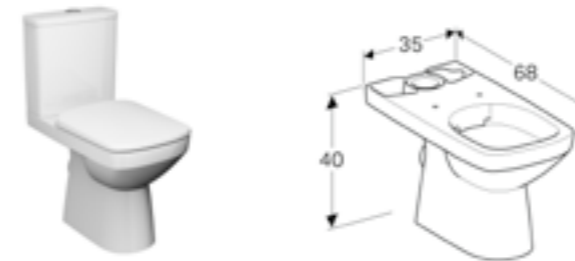

Geberit Selnova Square floor standing toilet, for close coupled exposed cistern, Rimfree®
W 35 / D 68 / H 40cm
Horizontal outlet, 6/4 litre or 4/2.6 litre.

Art. no.	Product Description	RRP ex VAT
501.563.01.7	White	€ 200.27

Pictured with 501.459.00.6, both cistern and seat sold separately.