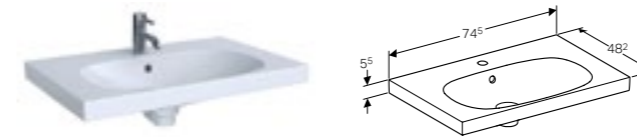

Geberit Acanto 75cm washbasin, with shelf surface

W 74.5 / D 48.2 / H 5.5cm

Can be installed with a washbasin cabinet, visible overflow.

Art. no.	Product Description	RRP ex VAT
500.622.01.2	Centred tap hole	€ 369.64