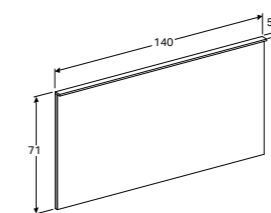

Geberit Xeno² 140cm mirror with functional and ambient lighting

W 140 / D 5.5 / H 71cm

Indirect lighting, heated rear to prevent mirror steaming up, touch sensor switch, dimmable, LED lighting.

Art. no.	Product Description	RRP ex VAT
500.203.00.1	140cm	€948.00