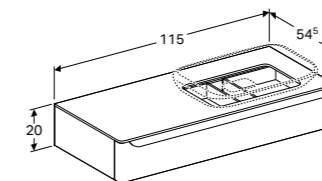

Geberit MyDay 115cm countertop washbasin unit left hand shelf
W 115 / D 54.5 / H 20cm

Wall mounted, opening via handle, moisture resistant, delivered pre-assembled, tap hole in furniture..

Art. no.	Product Description	RRP ex VAT
824160000	White	€1,109.82
824161000	Taupe	€1,109.82