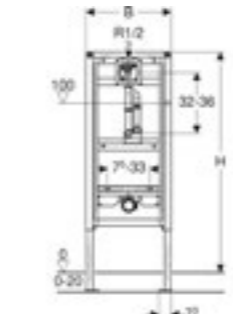

FRAMES FOR URINALS

Geberit Duofix urinal frames

Art. no.	Product Description	RRP ex VAT
111.623.00.1	112-130 cm, universal	€ 397.06

Art. no.	Product Description	RRP ex VAT
111.671.00.1	112-130 cm, universal, for 0-litre urinals	€ 406.73