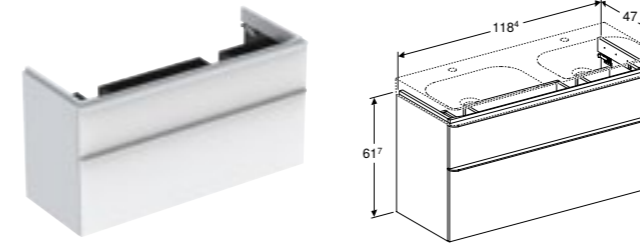

Geberit Smyle Square cabinet for 120cm double washbasin, with two soft closing mechanism drawers
W 118.4 / D 47 / H 61.7cm

Wall mounted, integrated handles, moisture resistant, delivered pre-assembled.

Art. no.	Product Description	RRP ex VAT
500.356.00.1	White	€ 1,057.86
500.356.JK.1	Lava	€ 1,057.86
500.356.JL.1	Sand	€ 1,057.86
500.356.JR.1	Hickory	€ 1,057.86