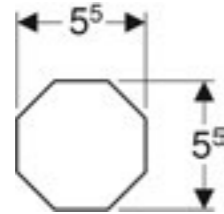

ACCESSORIES FOR WASHBASIN TAPS

Tap type 60 power supply unit

Concealed, for up to 6 taps

Art. no.	Product Description
241.692.00.1	IP20, 50Hz

RRP ex VAT
€ 152.02