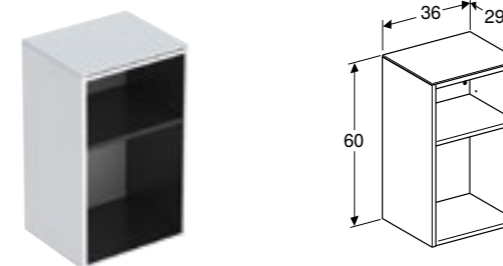

Geberit Smyle Square low cabinet short projection, with open shelves
W 36 / D 29.9 / H 60cm

Art. no.	Product Description	RRP ex VAT
500.358.00.1	White	€ 265.98
500.358.JK.1	Lava	€ 265.98
500.358.JL.1	Sand	€ 265.98
500.358.JR.1	Hickory	€ 265.98