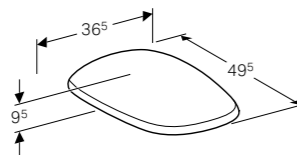

Geberit Citterio toilet seat, soft closing mechanism
W 36.5 / D 49.5 / H 9.5cm

Hinges made of metal, overlapping toilet lid.

Art. no.	Product Description	RRP ex VAT
500.540.01.1	White	€ 205.26