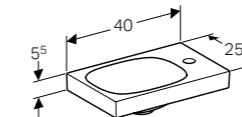

All Geberit bathroom furniture ranges are made of moisture resistant material.

Rimfree

GEBERIT ACANTO

Geberit Acanto 40cm handrinse basin
W 40 / D 25.2 / H 5.5cm

Can be installed with a washbasin cabinet, asymmetrical, without overflow.