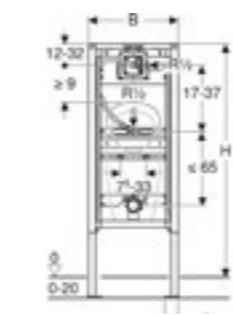

Art. no.	Product Description	RRP ex VAT
111.676.00.1	112-130 cm, universal, for spray head	€ 435.88

Art. no.	Product Description	RRP ex VAT
242.042.00.1	Inlet crossbar for urinal, with spray head	€ 144.89