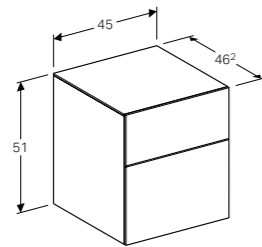

Geberit Xeno² 45cm side cabinet with two drawers

W 45 / D 46.2 / H 51cm

Wall mounted, opened using push to open mechanism, moisture resistant, delivered pre-assembled.

Art. no.	Product Description	RRP ex VAT
500.504.01.1	White	€ 776.60
500.504.43.1	Scultura grey	€ 776.60
500.504.00.1	Matt grey	€ 776.60