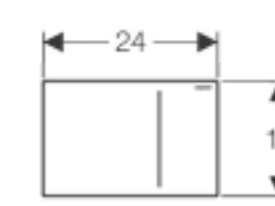

Geberit Sigma70
W 24 / D 0.4 / H 15.8cm
For Sigma 8cm cistern.

Art. no.	Product Description	RRP ex VAT
115.627.SI.1	White glass	€ 462.28
115.627.SJ.1	Black glass	€ 462.28
115.627.SQ.1†	Umber glass	€ 462.28
115.627.00.1	Customisation	€ 381.18
115.627.FW.1	Stainless steel brushed	€ 502.82
115.627.JK.1*	Lava	€ 462.28
115.627.JL.1*	Sand Grey	€ 462.28

*These match with furniture on pages 88-92
†Discontinued from December 2021