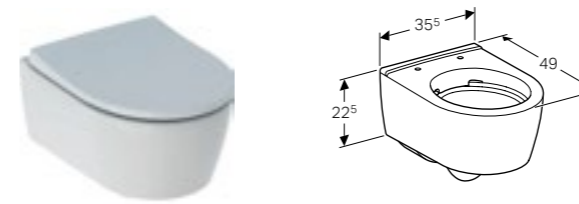

Geberit iCon wall-hung toilet, Rimfree®, small projection
W 35.5 / D 49 / H 22.5cm

Washdown toilet pan, 6/4 litre or 4/2.6 litre, hidden fastening.

Art. no.	Product Description	RRP ex VAT
204070000	White	€ 445.49

Seat sold separately