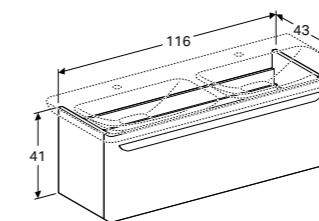

Geberit MyDay 116cm double washbasin unit
W 116 / D 43 / H 41cm

Wall mounted, opening via handle, moisture resistant, delivered pre-assembled.

Art. no.	Product Description	RRP ex VAT
824130000	White	€1,326.52
824131000	Taupe	€1,326.52