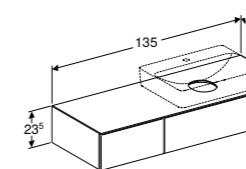

Geberit VariForm 135cm cabinet for lay-on washbasin, with two drawers
W 135 / D 51 / H 23.5cm
With integrated shelf surface and trap.
Art. no. 501.177.00.1 **Product Description** White **RRP ex VAT** €1,752.37
501.178.00.1 **Product Description** Lava **RRP ex VAT** €1,752.37
501.180.00.1 **Product Description** Hickory **RRP ex VAT** €1,752.37