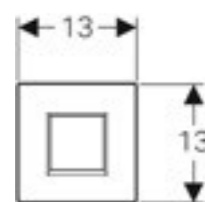

Type 30
For Automatic flush actuation of urinals, IR, die-cast zinc

Art. no.	Product Description	RRP ex VAT
116.027.KH.1	Gloss chrome-plated	€ 1,102.25
116.027.KJ.1	White alpine	€ 1,102.25
116.027.KM.1	Jet black RAL 9005	€ 1,102.25
116.027.KN.1	Matt chrome-plated	€ 1,102.25
116.027.KX.1	Chrome-plated, brushed	€ 1,102.25