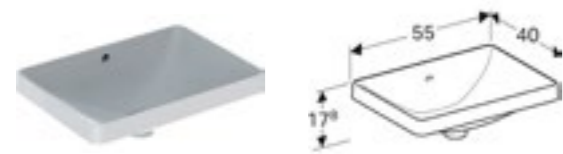

Geberit VariForm rectangular countertop basin W 55 / D 40cm		
Art. no.	Product Description	RRP ex VAT
500.736.01.2	No tap hole with overflow	€ 143.36
500.738.01.2	No tap hole without overflow	€ 143.36