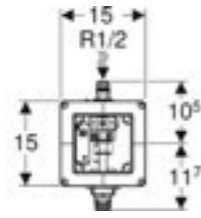

ACCESSORIES

Urinal installation set
For concealed installation in solid construction, for urinal flush controls

Art. no.	Product Description	RRP ex VAT
116.001.00.1	Universal set, no flush pipe	€ 118.57