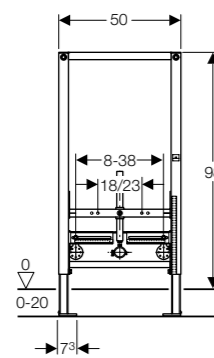

Geberit Duofix frame for bidet, 98cm, Universal

Art. no.	Product Description	RRP ex VAT
111.544.00.1	With wall brackets, backplate elbows and chrome isolating valves	€ 446.64