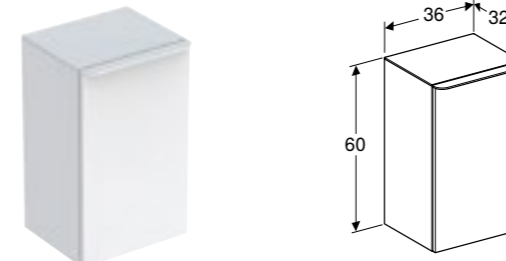

Geberit Smyle Square low cabinet short projection
W 36 / D 32.6 / H 60cm

Art. no.	Product Description	RRP ex VAT
500.359.00.1	White right hand door	€ 356.64
500.359.JK.1	Lava right hand door	€ 356.64
500.359.JL.1	Sand right hand door	€ 356.64
500.359.JR.1	Hickory right hand door	€ 356.64
500.360.00.1	White left hand door	€ 356.64
500.360.JK.1	Lava left hand door	€ 356.64
500.360.JL.1	Sand left hand door	€ 356.64
500.360.JR.1	Hickory left hand door	€ 356.64