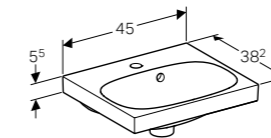

Geberit Acanto 45cm handrinse basin
W 45 / D 38.2 / H 5.5cm

Can be installed with a washbasin cabinet, visible overflow.

Art. no.	Product Description	RRP ex VAT
500.636.01.2	Centred tap hole	€ 138.62