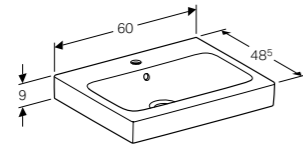

Geberit iCon 60cm washbasin

W 60 / D 48.5 / H 9cm

Washbasin with visible overflow, can be installed with a washbasin cabinet.

Art. no.	Product Description	RRP ex VAT
124060000	Centred tap hole	€ 226.52
124063000	Without tap hole	€ 226.52