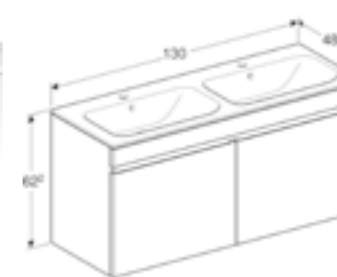

130cm slim double basin and vanity unit
W 130 / D 48 / H 62.2 cm

Wall mounted, handleless design, with concealed internal drawer.

Art. no.	Product Description	RRP ex VAT
501.918.01.1	Centred tap hole, White	€1,785.59
501.918.JK.1	Centred tap hole, Lava	€1,785.59
501.918.00.1	Centred tap hole, Light Hickory	€1,785.59
501.918.JR.1	Centred tap hole, Hickory	€1,785.59