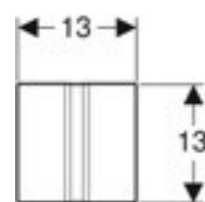

Type 50
For Automatic flush actuation of urinals, IR, die-cast zinc

Art. no.	Product Description	RRP ex VAT
116.026.GH.1	Chrome-plated, brushed	€ 1,101.38
116.026.QB.1	Red gold /brushed - easy clean coating	€ 1,365.70
116.026.QD.1	Black chrome / brushed - easy clean coating	€ 1,365.70
116.026.QF.1	Brass / brushed, easy to clean coating	€ 1,365.70