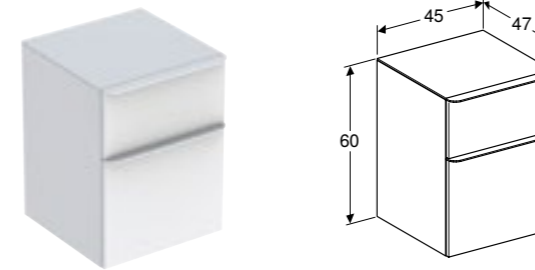

Geberit Smyle Square low cabinet, with two soft closing mechanism drawers
W 45 / D 47 / H 60cm

Art. no.	Product Description	RRP ex VAT
500.357.00.1	White	€ 589.40
500.357.JK.1	Lava	€ 589.40
500.357.JL.1	Sand	€ 589.40
500.357.JR.1	Hickory	€ 589.40