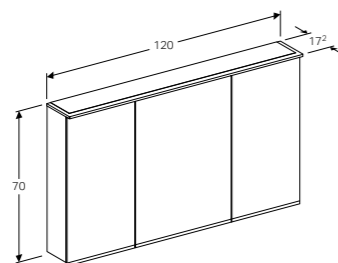

Option plus 120cm mirror cabinet with functional and ambient lighting, three doors

W 120 / D 17.2 / H 70cm

LED lighting, indirect lighting, touch sensor switch for the upper light, touch sensor switch for the bottom light, power socket, USB port, mirrored body, mirrored back side, doors mirrored on both sides, movable shelves. The Option Plus mirror cabinets also include a magnetic accessory holder.

Art. no.
500.597.P5.1

RRP ex VAT
€ 1,292.08