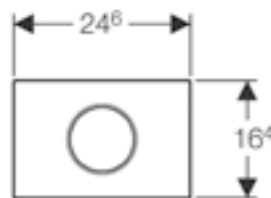

Dual flush

Art. no.	Product Description	RRP ex VAT
115.858.00.1	Stainless steel	€ 820.63
115.858.21.1	Stainless steel / gloss chrome-plated	€ 864.48

TOUCHLESS

Geberit Sigma10 touchless
W 26.4 / D 1.4 / H 16.4cm
Sigma 12cm Cistern, Mains powered.