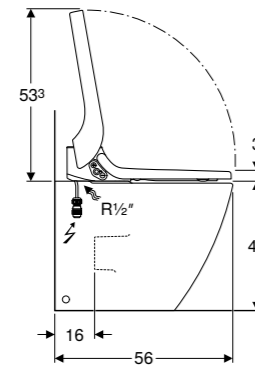

Art. no.	Product Description	RRP ex VAT
146.278.11.1	White alpine	€ 2,490.36
146.278.SI.1	White glass	€ 2,535.65
146.278.SJ.1	Black glass	€ 2,535.65
146.278.FW.1	Stainless steel brushed	€ 2,565.82

Art. no.	Product Description	RRP ex VAT
146.310.SI.1	White glass	€ 3,227.51
146.310.SJ.1	Black glass	€ 3,227.51
146.310.FW.1	Stainless steel brushed	€ 3,260.11
146.310.11.1	White alpine	€ 3,178.61