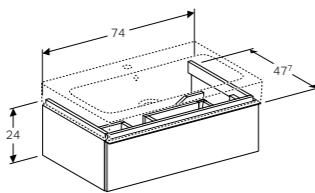

Geberit iCon cabinet for 75cm washbasin, with one drawer

W 74 / D 47.7 / H 24cm

Wall mounted, opening via handle, drawer with soft closing mechanism, delivered pre-assembled.

Art. no.	Product Description	RRP ex VAT
840275000	White	€ 561.69
841277000	Natural oak	€ 561.69
841276000	Lava	€ 561.69