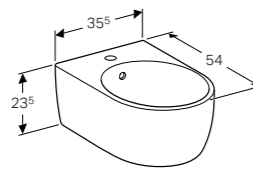

Geberit iCon wall-hung bidet

W 35.5 / D 54 / H 23.5cm

Hidden water supply connection, hidden fastening.

Art. no.	Product Description	RRP ex VAT
234000000	White	€ 294.86