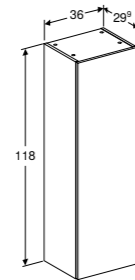

Geberit Smyle Square semi-tall cabinet

W 36 / D 29.9 / H 118cm

Wal mounted, push to open door, moisture resistant, delivered pre-assembled.

Art. no.	Product Description	RRP ex VAT
500.361.00.1	White	€ 498.72
500.361.JK.1	Lava	€ 498.72
500.361.JL.1	Sand	€ 498.72
500.361.JR.1	Hickory	€ 498.72