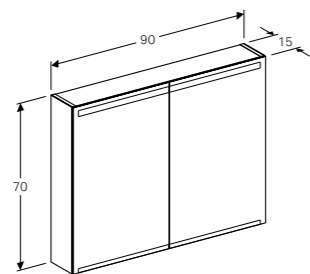

90cm mirror cabinet with functional and ambient lighting, two doors

W 90 / D 15 / H 70cm

LED lighting, indirect lighting, touch sensor switch for the upper light, touch sensor switch for the bottom light, power socket, mirrored body, doors mirrored on both sides, movable shelves.

Art. no.
500.591.P5.1

RRP ex VAT
€ 801.69