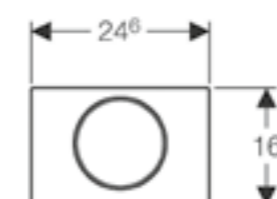

Geberit Sigma10

W 24.6 / D 1.4 / H 16.4cm

Art. no.	Product Description	RRP ex VAT
115.758.KJ.5	White / gloss chrome / white	€ 93.67
115.758.KK.5	White / gold-plated / white	€ 110.70
115.758.KL.5	White / matt chrome / matt chrome	€ 110.70
115.758.KH.5	Gloss chrome / matt chrome / gloss chrome	€ 127.74
115.758.KN.5	Matt chrome / gloss chrome / matt chrome	€ 127.74
115.758.KM.5	Black / gloss chrome / black	€ 110.70
115.758.SN.5	Easy-to-clean coating / stainless steel brushed / polished / brushed	€ 195.86
115.758.JT.5	Easy-to-clean coating / matt white / gloss chrome/matt white	€ 186.14
115.758.14.5	Easy-to-clean coating / matt black / gloss chrome/matt black	€ 186.14
115.787.SN.5	Easy-to-clean coating & anti vandal stainless steel brushes / polished / brushed	€ 246.96
115.758.JQ.5	Easy-to-clean coating / matt chrome / gloss chrome plated	€ 127.75

Mains powered.

Art. no.	Product Description	RRP ex VAT
115.867.SN.5	For pull-down rail, radio, brushed, polished	€ 868.99

Battery powered.

Art. no.	Product Description	RRP ex VAT
115.869.SN.5	For pull-down rail, radio: brushed, polished	€ 770.13