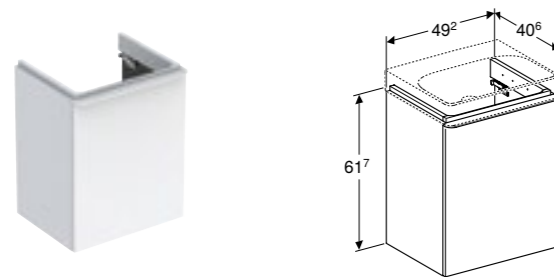

Geberit Smyle Square cabinet for 50cm handrinse basin, with one soft closing mechanism door
W 49.2 / D 40.6 / H 61.7cm

Wall mounted, integrated handle, moisture resistant, delivered pre-assembled.

Art. no.	Product Description	RRP ex VAT
500.363.00.1	White right hand door	€ 377.83
500.363.JK.1	Lava right hand door	€ 377.83
500.363.JL.1	Sand right hand door	€ 377.83
500.363.JR.1	Hickory right hand door	€ 377.83
500.364.00.1	White left hand door	€ 377.83
500.364.JK.1	Lava left hand door	€ 377.83
500.364.JL.1	Sand left hand door	€ 377.83
500.364.JR.1	Hickory left hand door	€ 377.83