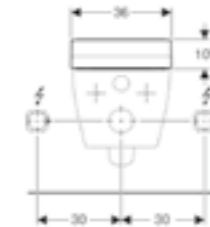

Geberit AquaClean 4000
W 40 / D 52 / H 48.5cm
Toilet enhancement solution with toilet ceramic.