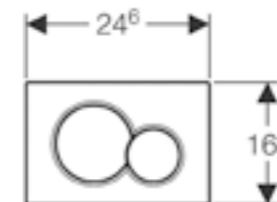

ROUND

Geberit Sigma01

W 24.6 / D 1.3 / H 16.4cm

Art. no.	Product Description	RRP ex VAT
115.770.11.5	White alpine	€ 64.21
115.770.DW.5	Jet black RAL 9005	€ 86.64
115.770.21.5	Gloss chrome	€ 85.67
115.770.KA.5	Gloss chrome / matt chrome	€ 96.83
115.770.DT.5	Fine brass (galvanized)	€ 332.10
115.770.JQ.5	Easy-to-clean coated matt chrome	€ 85.67
115.770.LA.5	White, yellow, green	€ 114.50
115.770.LB.5	White, blue, red	€ 114.50